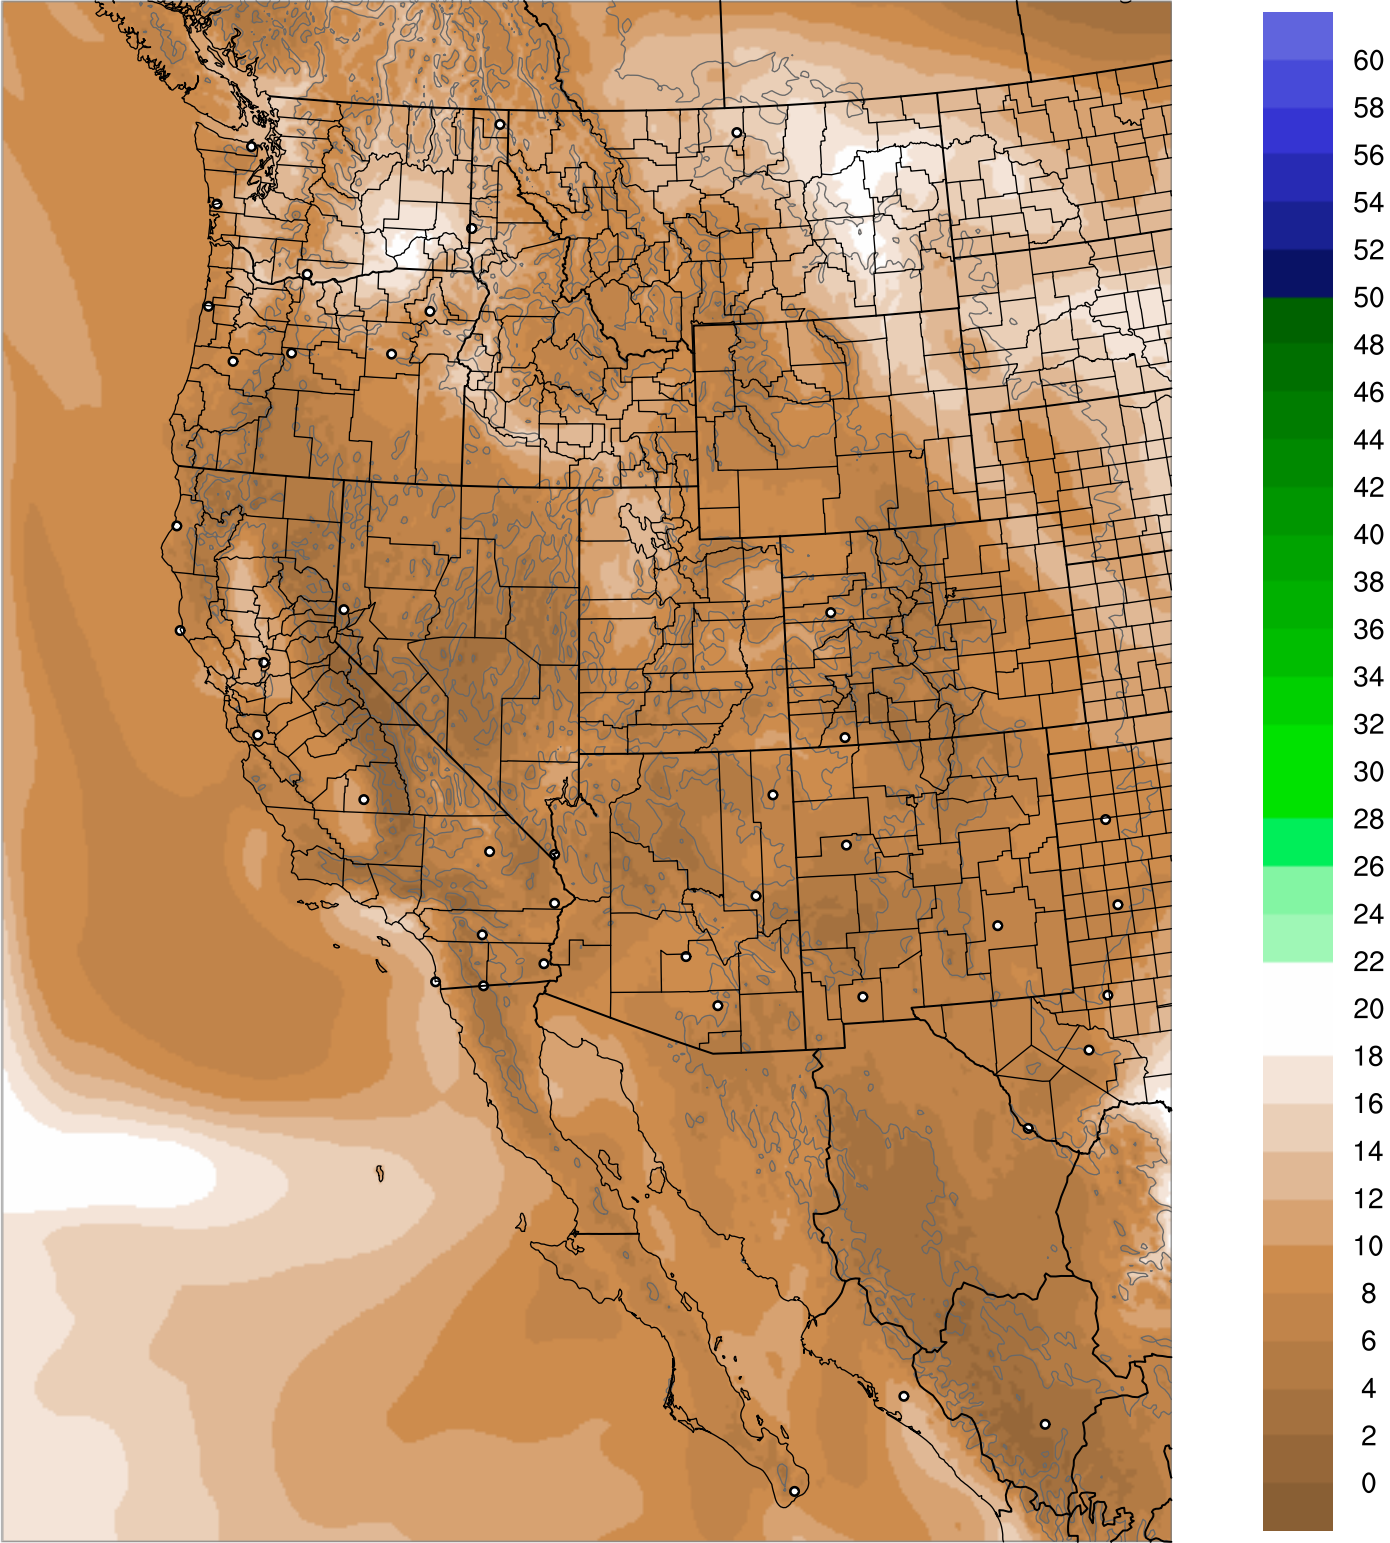

Corrected PWV 24 Mar 2019 11:45 UTC

PWV Error(mm) Obs-Init

Corrected PWV 24 Mar 2019 11:45 UTC

PWV Error(mm) Obs-Init