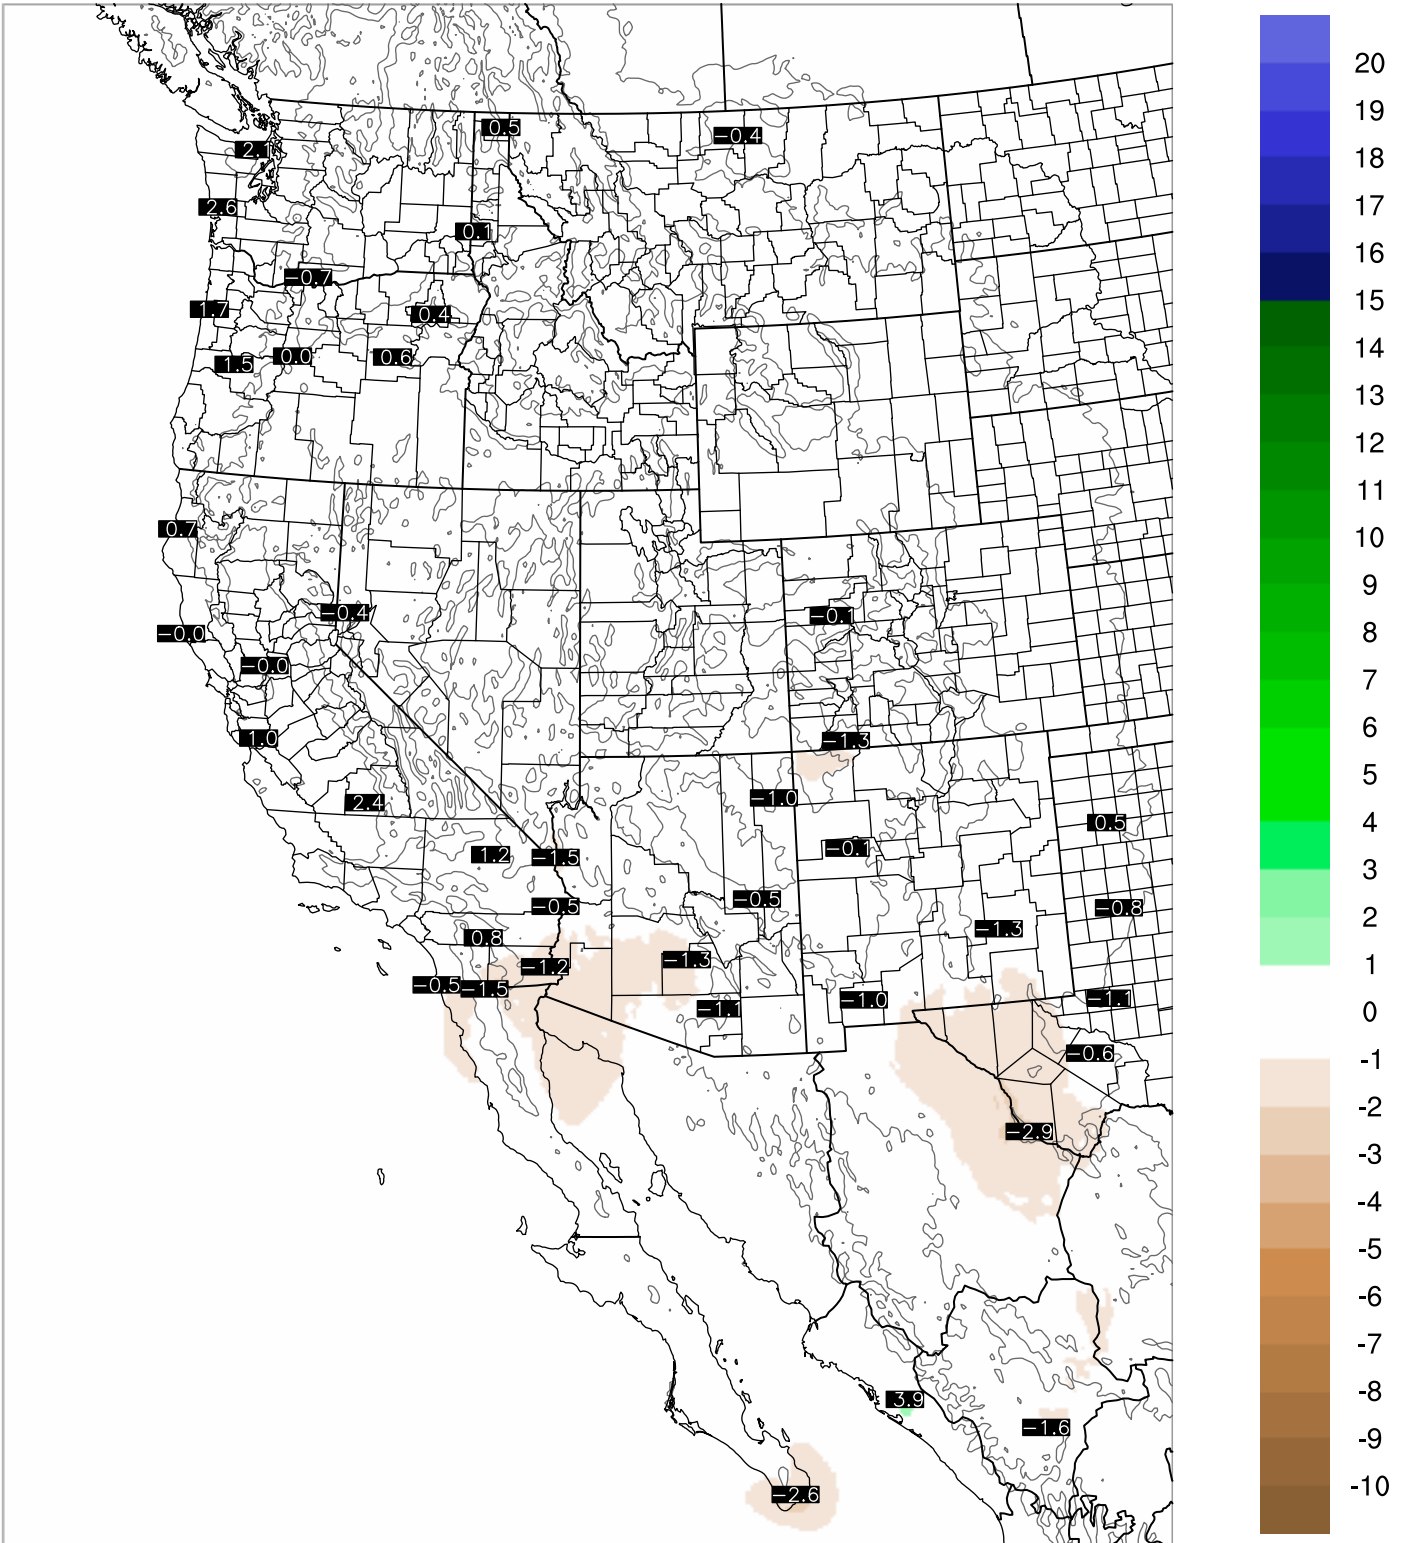

Corrected PWV 24 Mar 2019 14:45 UTC

PWV Error(mm) Obs-Init

Corrected PWV 24 Mar 2019 14:45 UTC

PWV Error(mm) Obs-Init