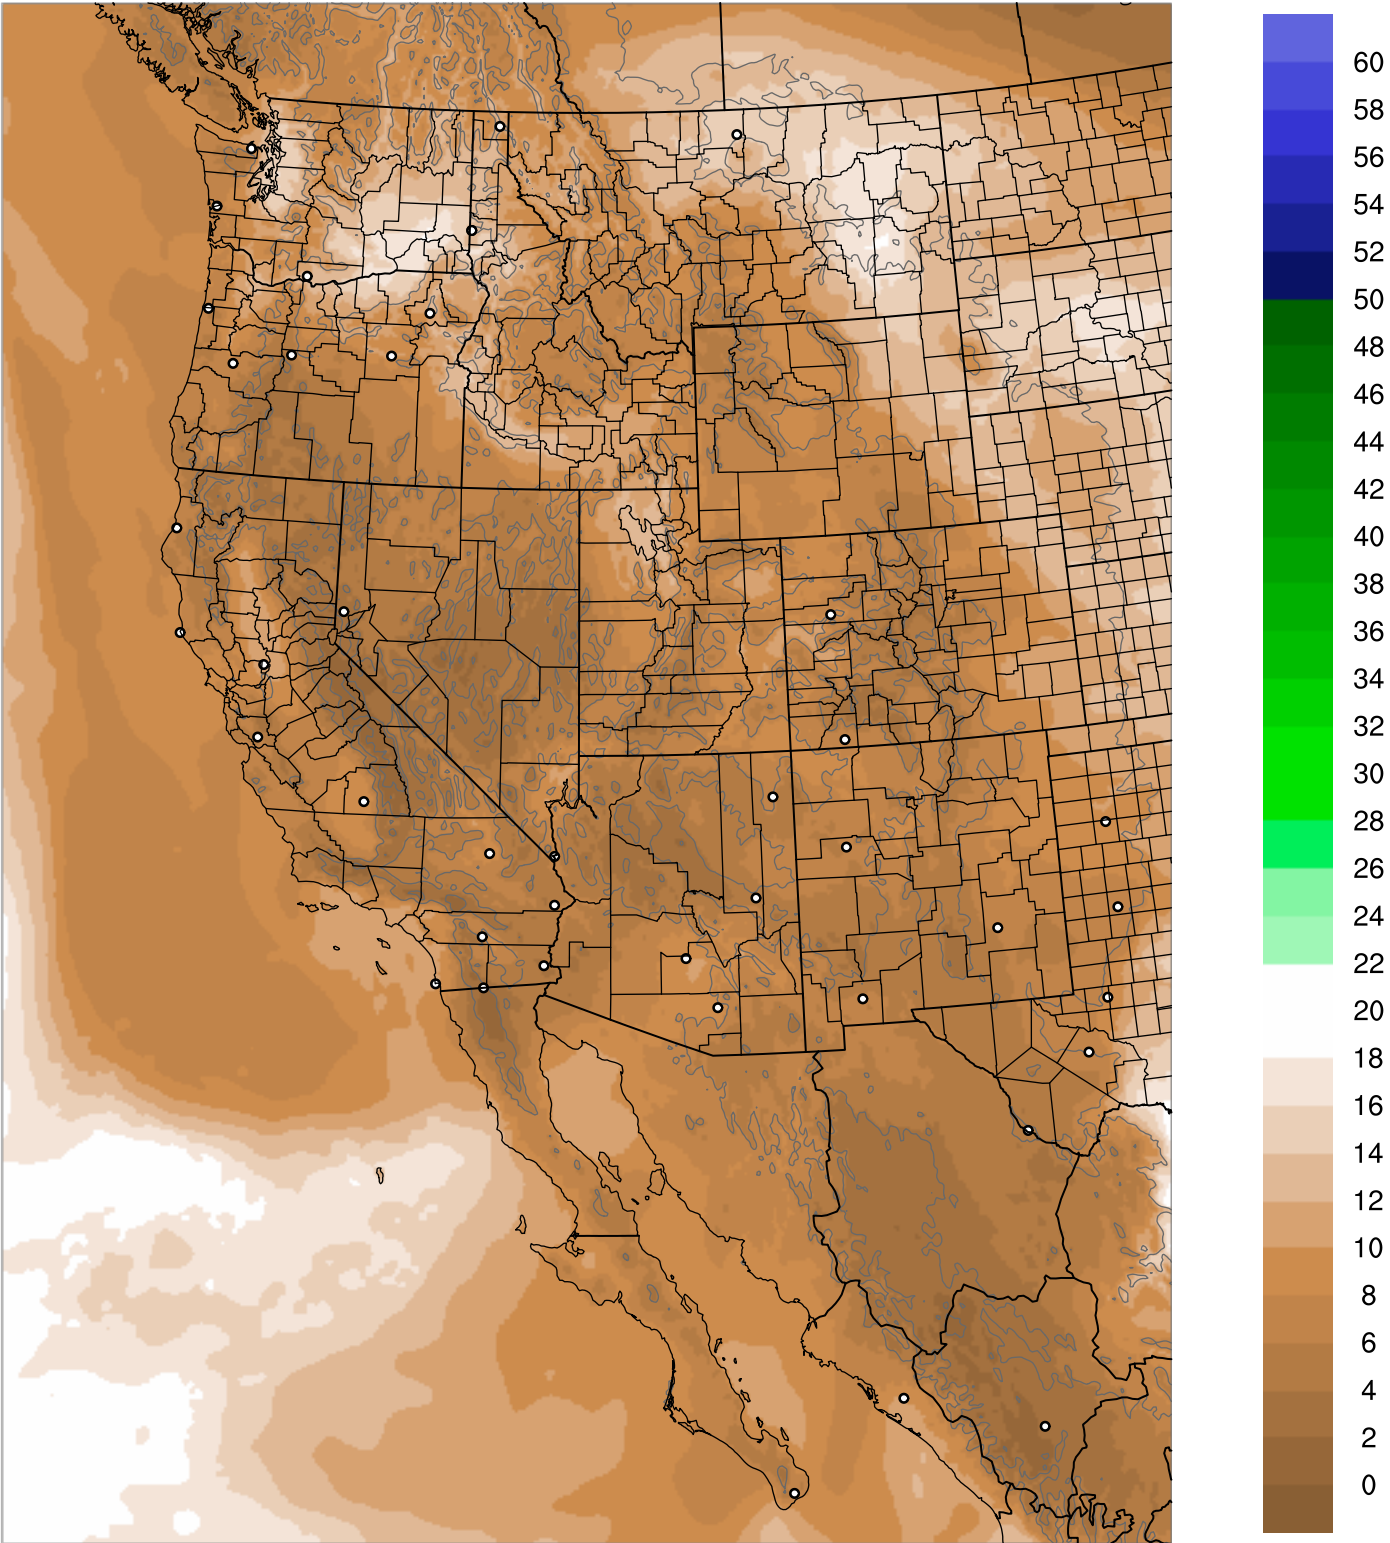

Corrected PWV 24 Mar 2019 14:45 UTC

PWV Error(mm) Obs-Init

Corrected PWV 24 Mar 2019 14:45 UTC

PWV Error(mm) Obs-Init