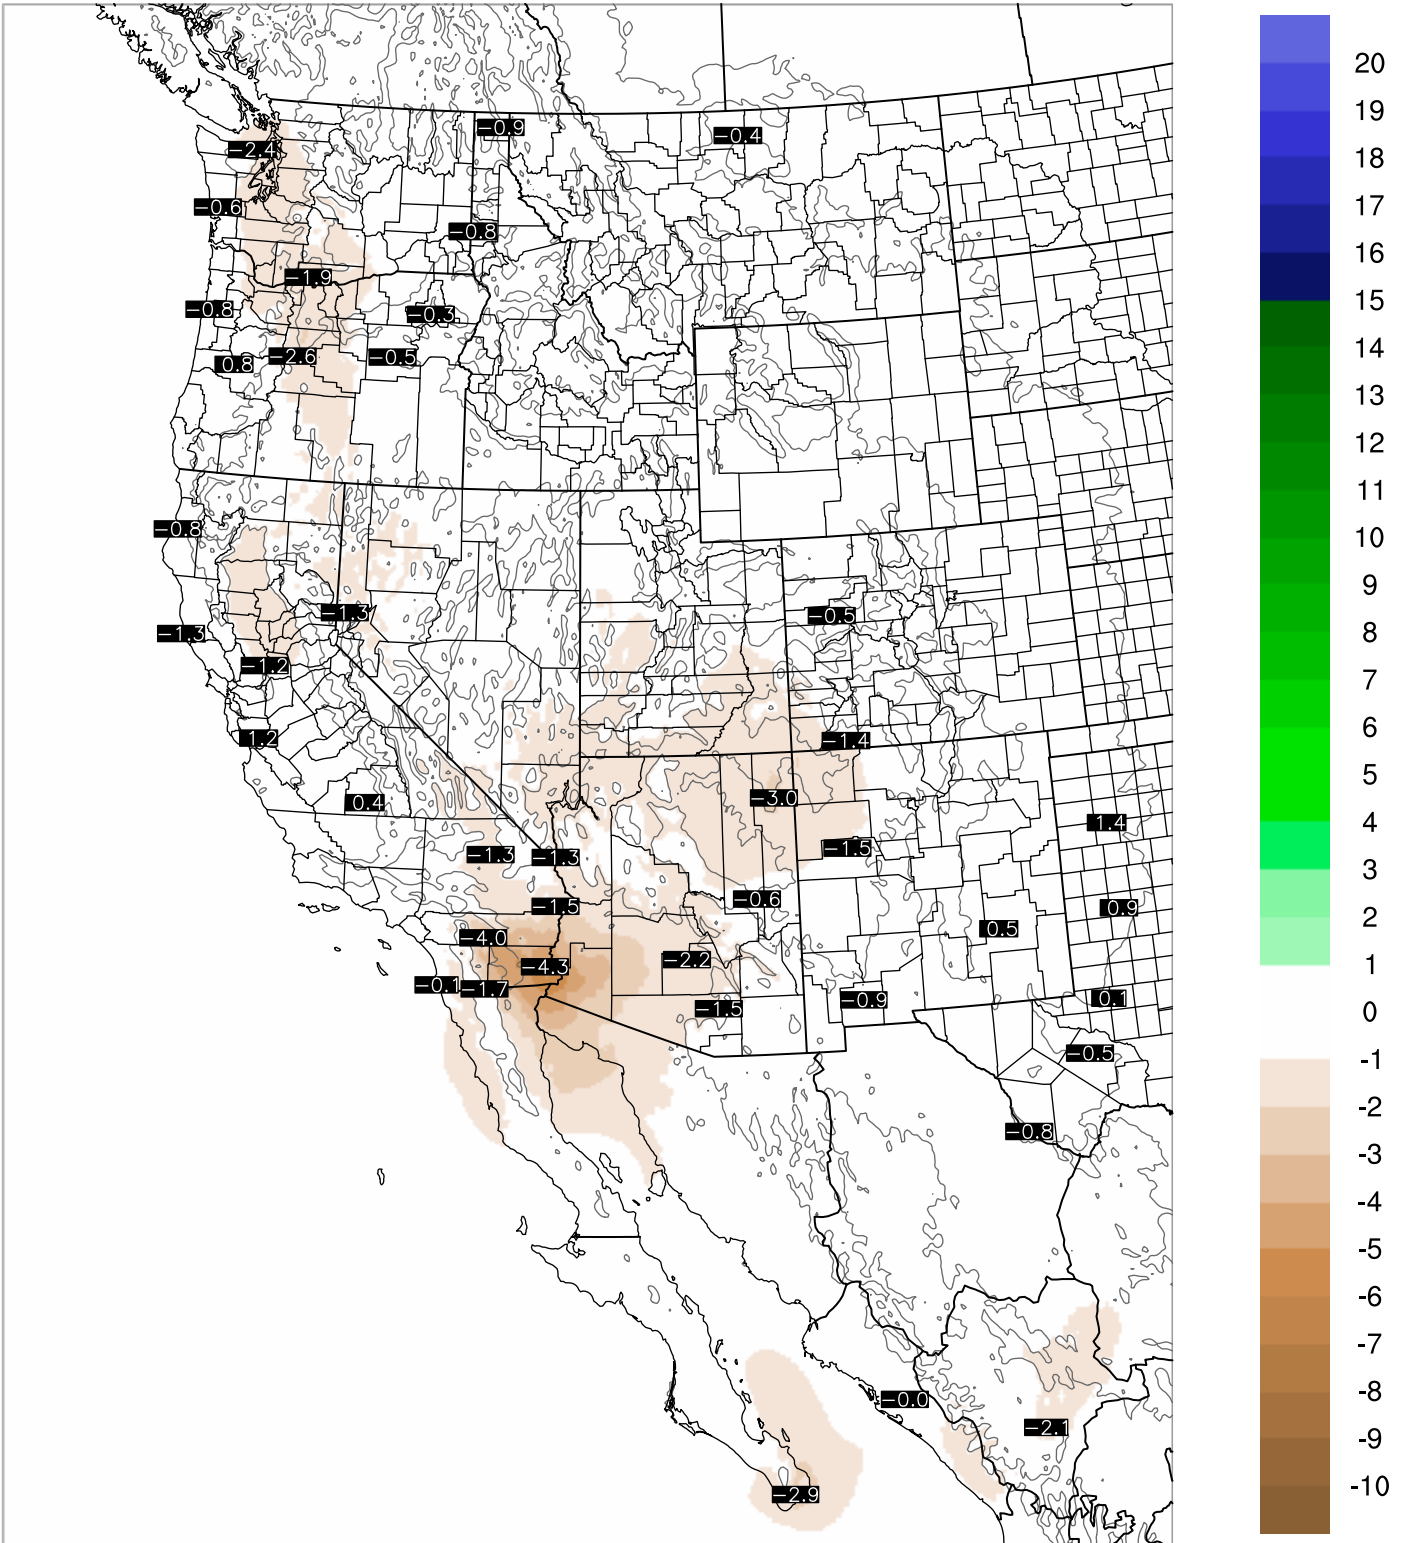

Corrected PWV 24 Mar 2019 11:45 UTC

PWV Error(mm) Obs-Init

Corrected PWV 24 Mar 2019 11:45 UTC

PWV Error(mm) Obs-Init