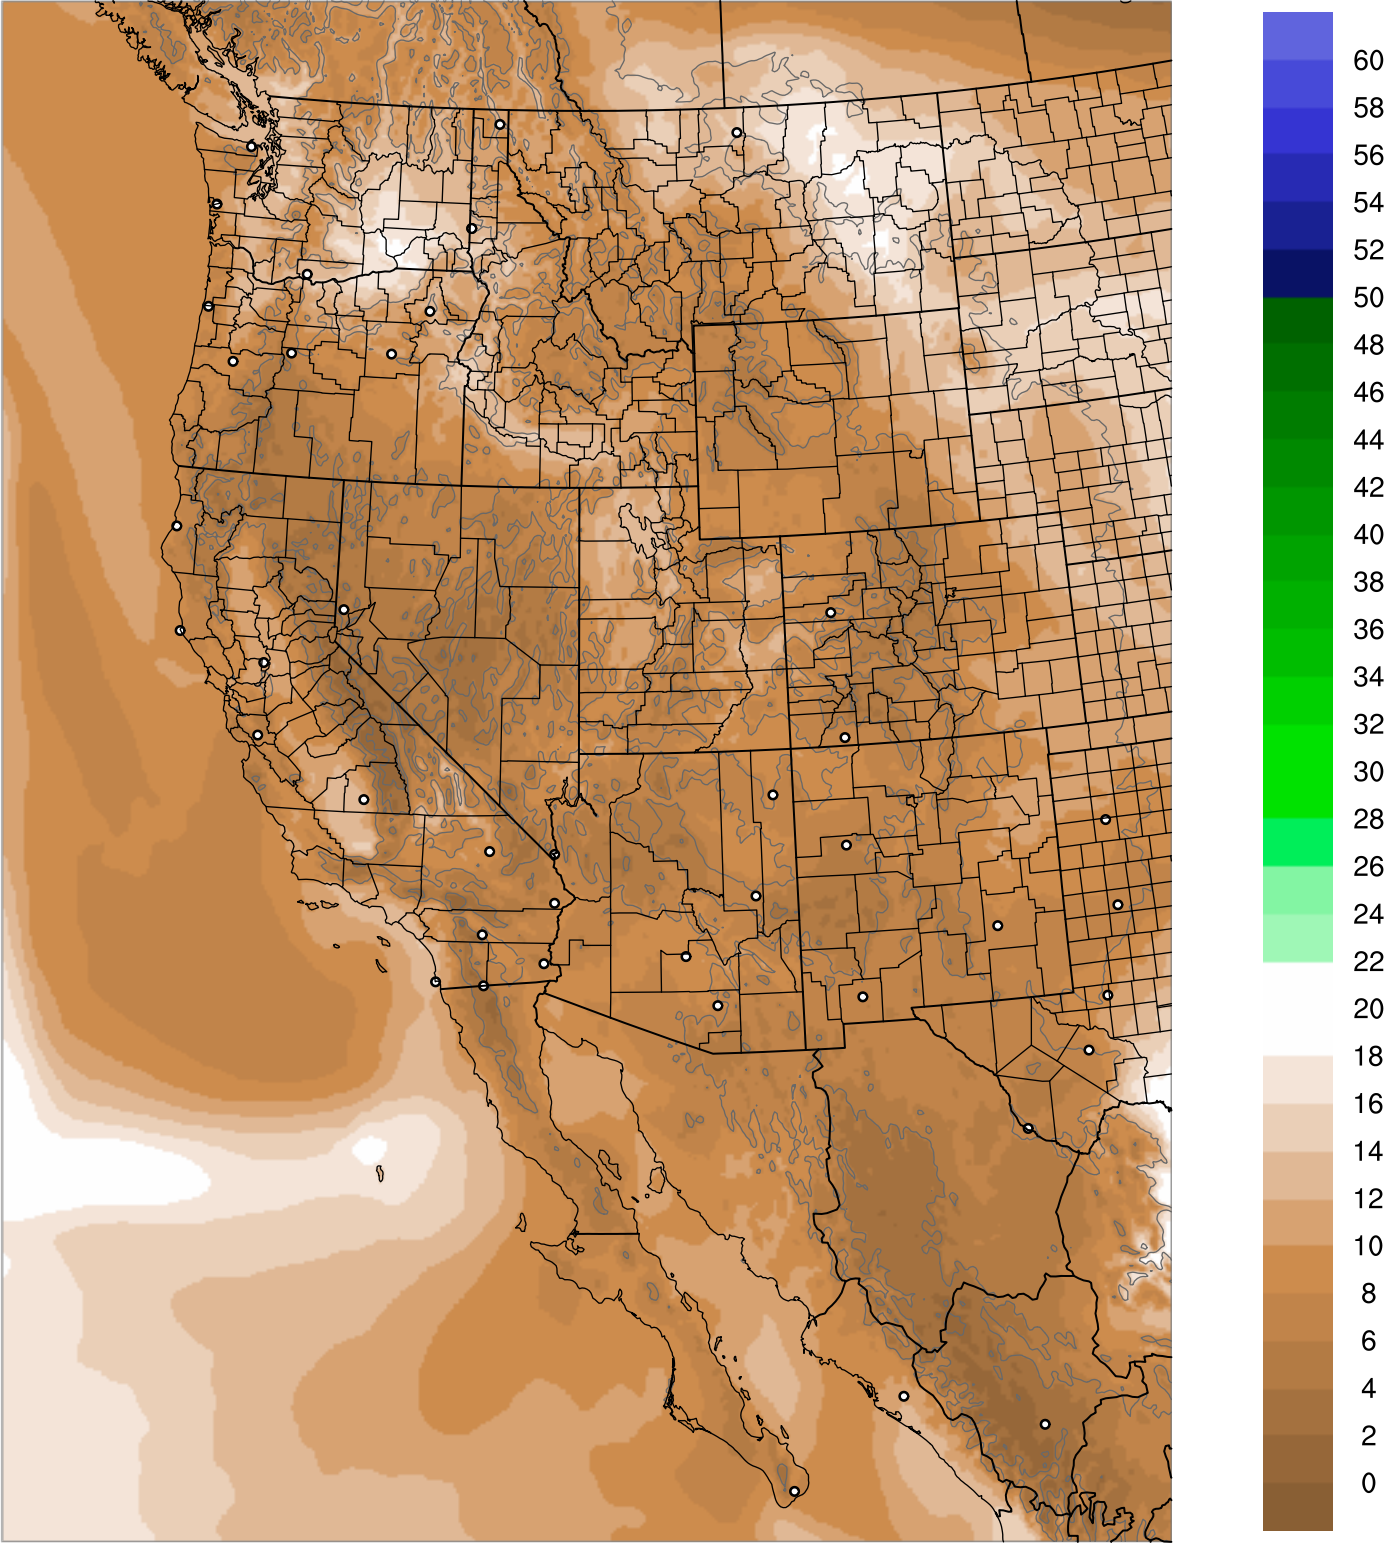

Corrected PWV 24 Mar 2019 11:45 UTC

PWV Error(mm) Obs-Init

Corrected PWV 24 Mar 2019 11:45 UTC

PWV Error(mm) Obs-Init