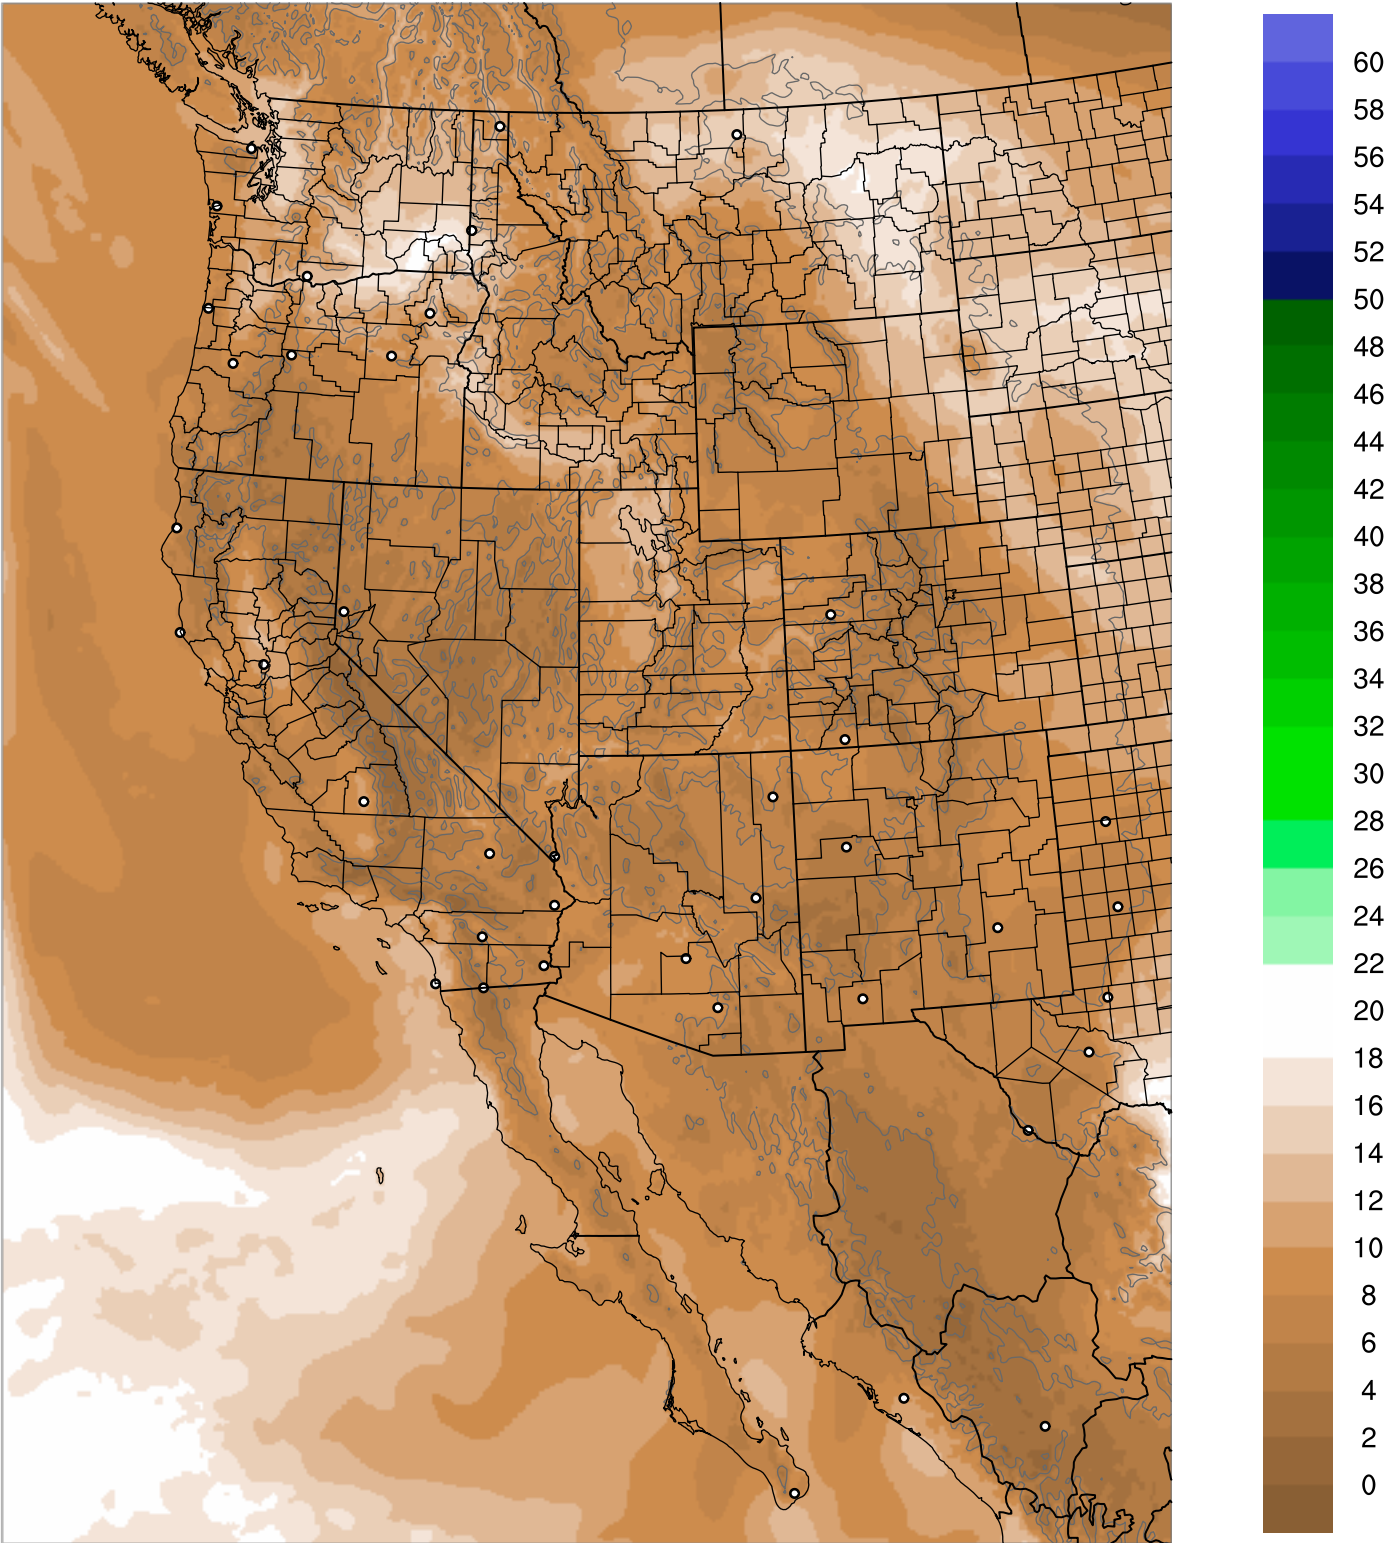

Corrected PWV 24 Mar 2019 11:45 UTC

PWV Error(mm) Obs-Init

Corrected PWV 24 Mar 2019 11:45 UTC

PWV Error(mm) Obs-Init