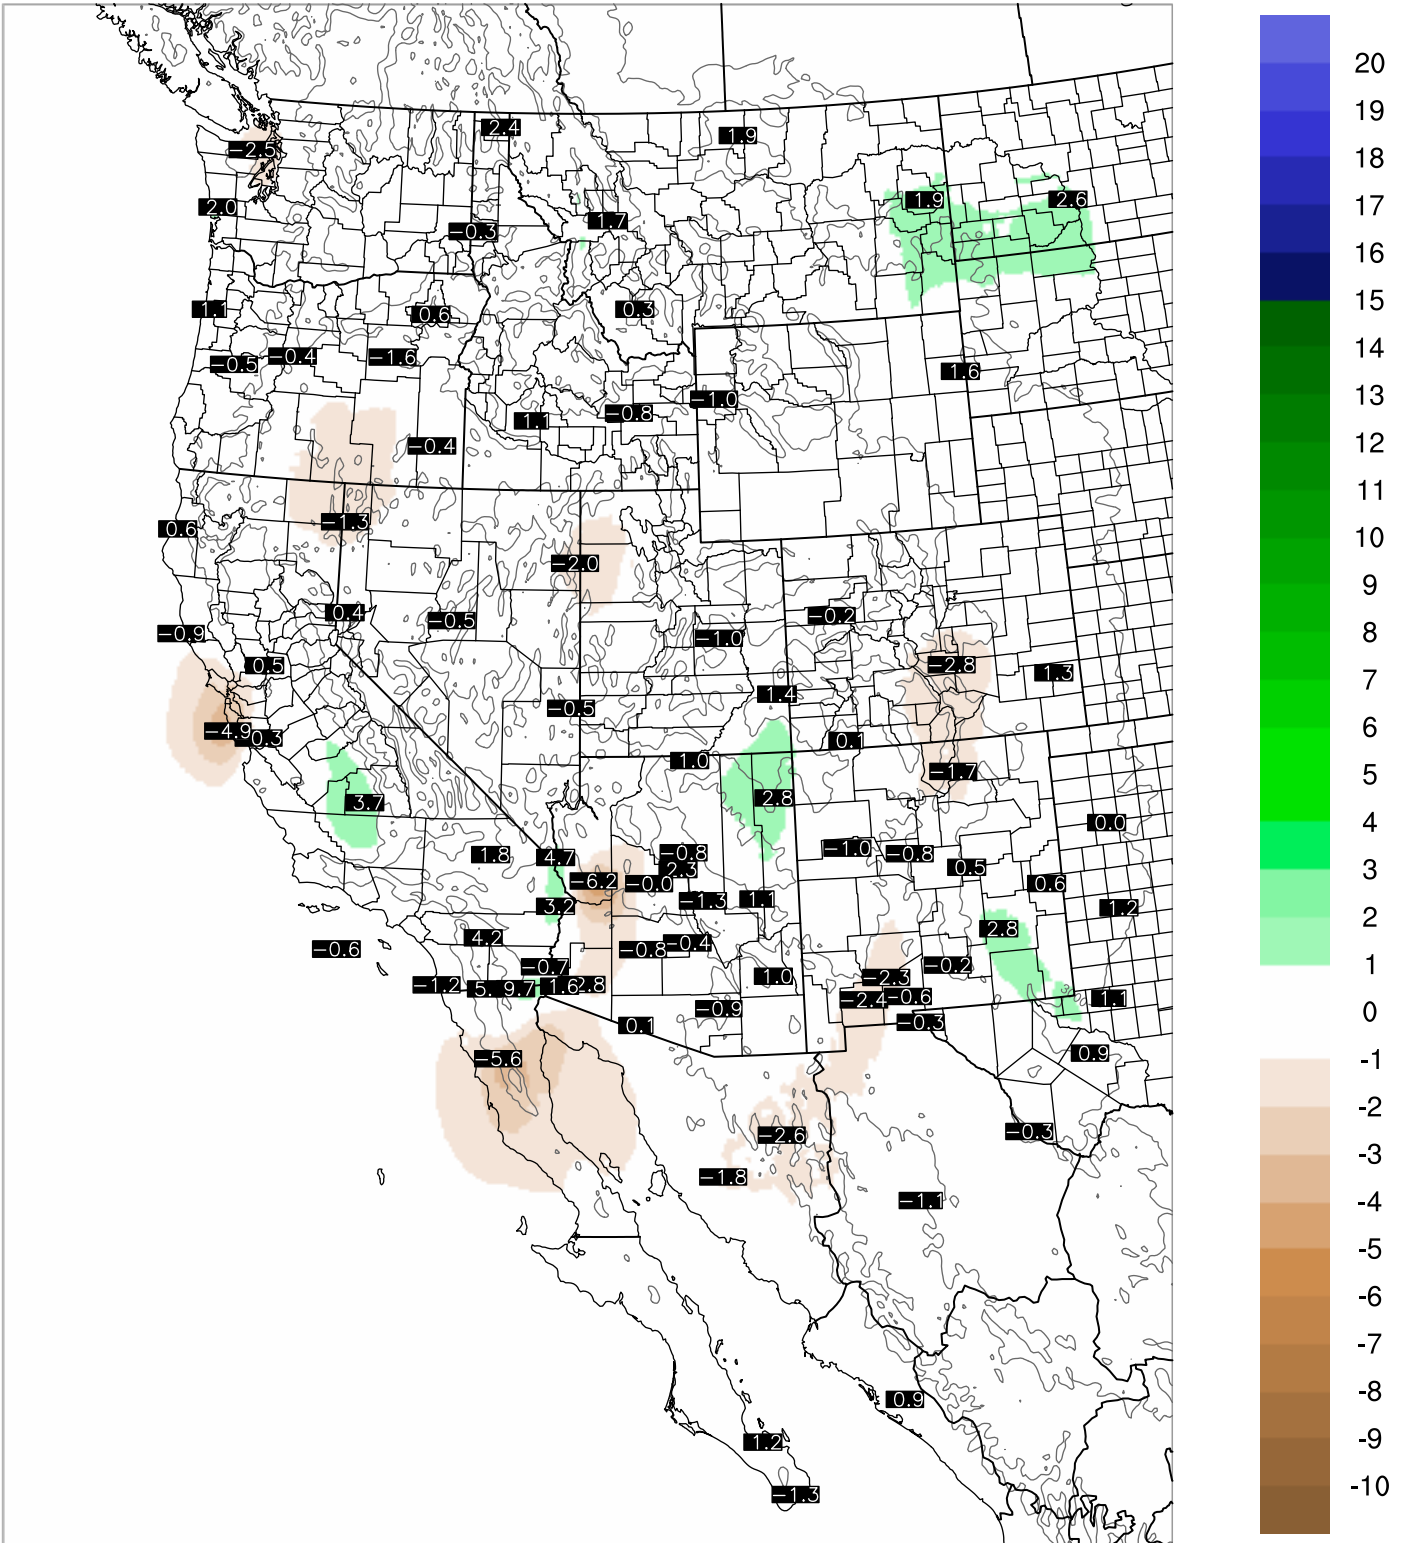

Corrected PWV 19 Sep 2018 11:45 UTC

PWV Error(mm) Obs-Init

Corrected PWV 19 Sep 2018 11:45 UTC

PWV Error(mm) Obs-Init