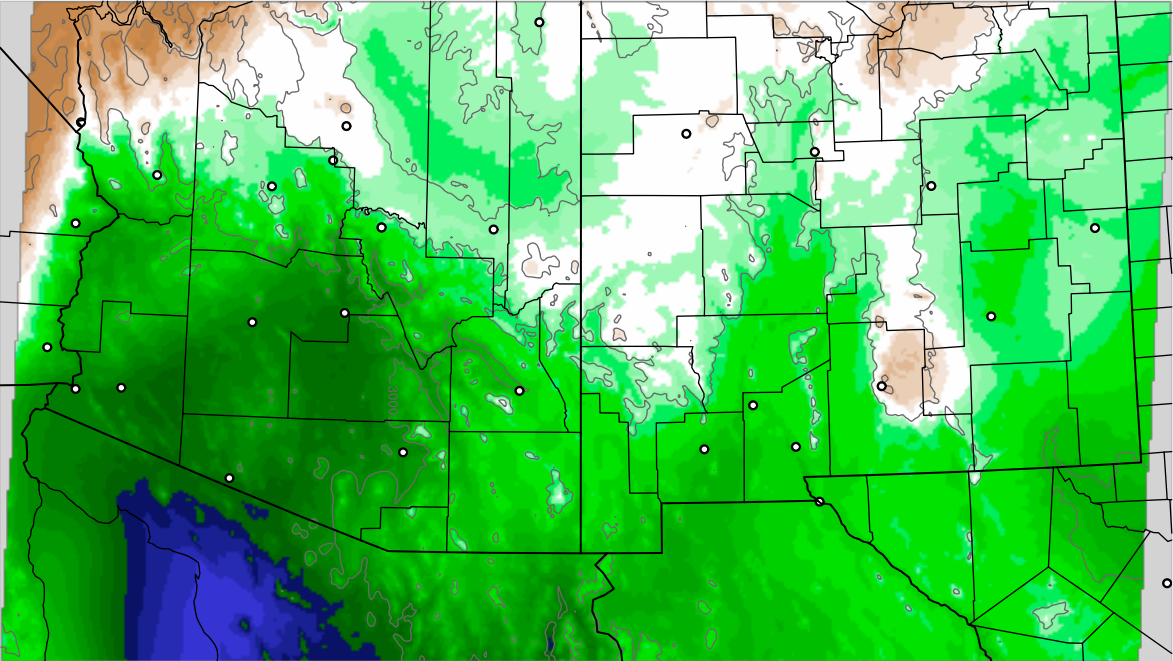

Corrected PWV 19 Sep 2018 11:45 UTC

PWV Error(mm) Obs-Init

Corrected PWV 19 Sep 2018 11:45 UTC

PWV Error(mm) Obs-Init