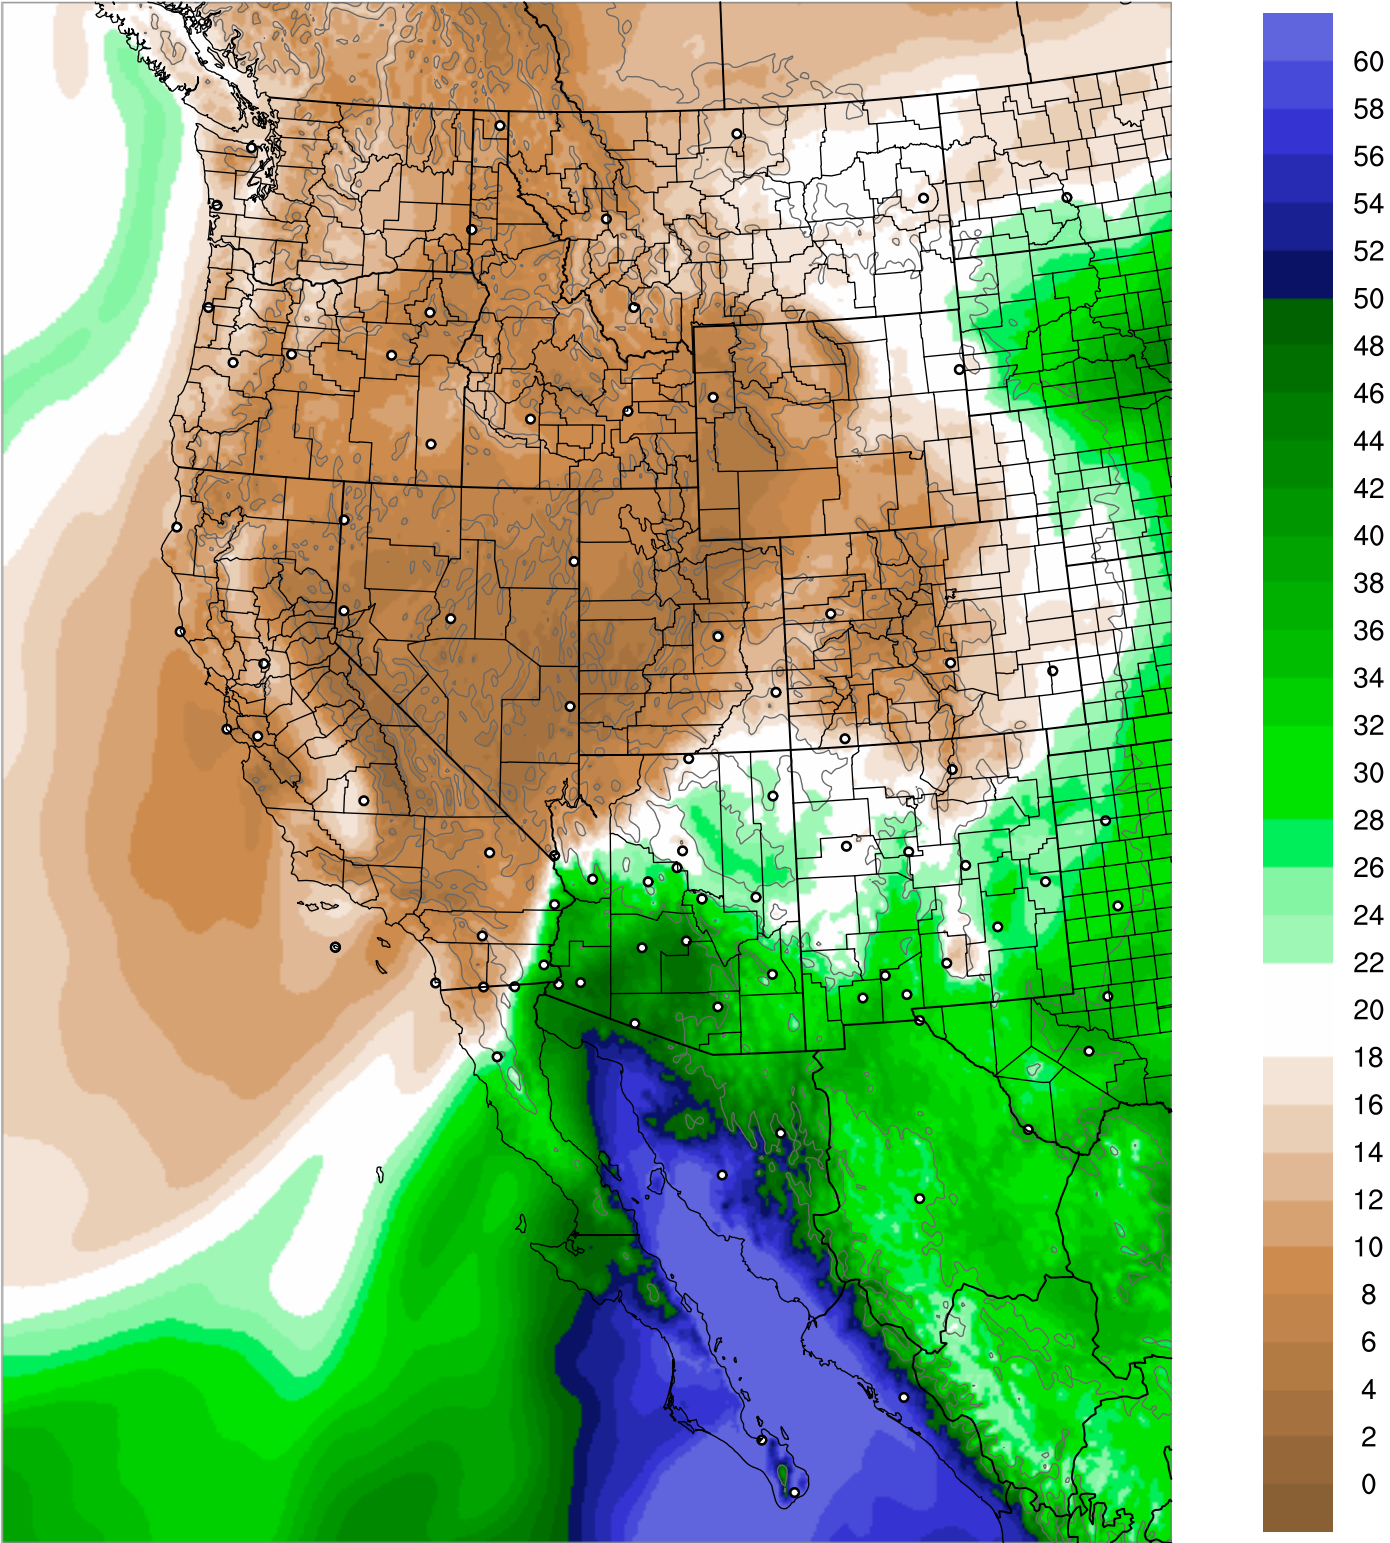

Corrected PWV 19 Sep 2018 11:45 UTC

PWV Error(mm) Obs-Init

Corrected PWV 19 Sep 2018 11:45 UTC

PWV Error(mm) Obs-Init