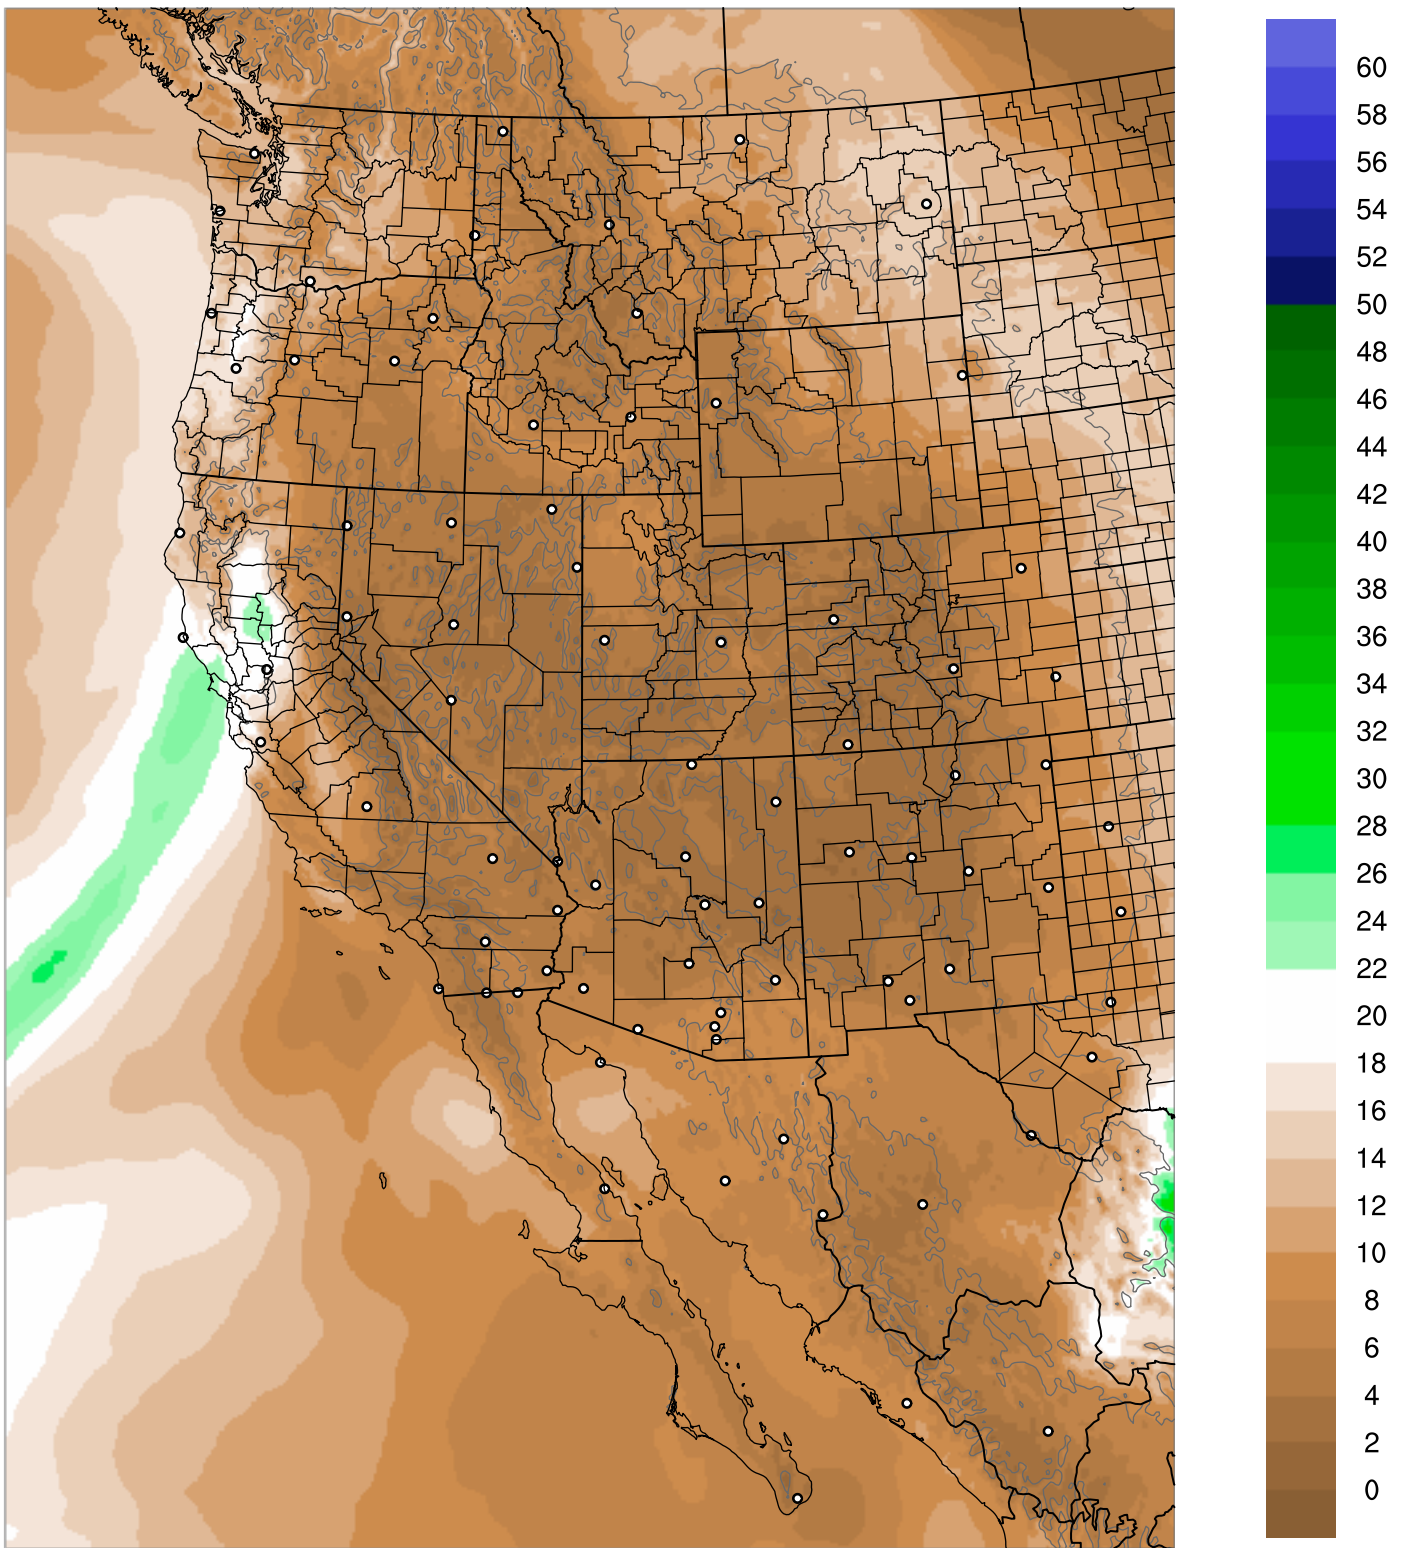

# Corrected PWV 25 Mar 2019 17:45 UTC

Corrected PWV 25 Mar 2019 17:45 UTC

PWV Error(mm) Obs-Init