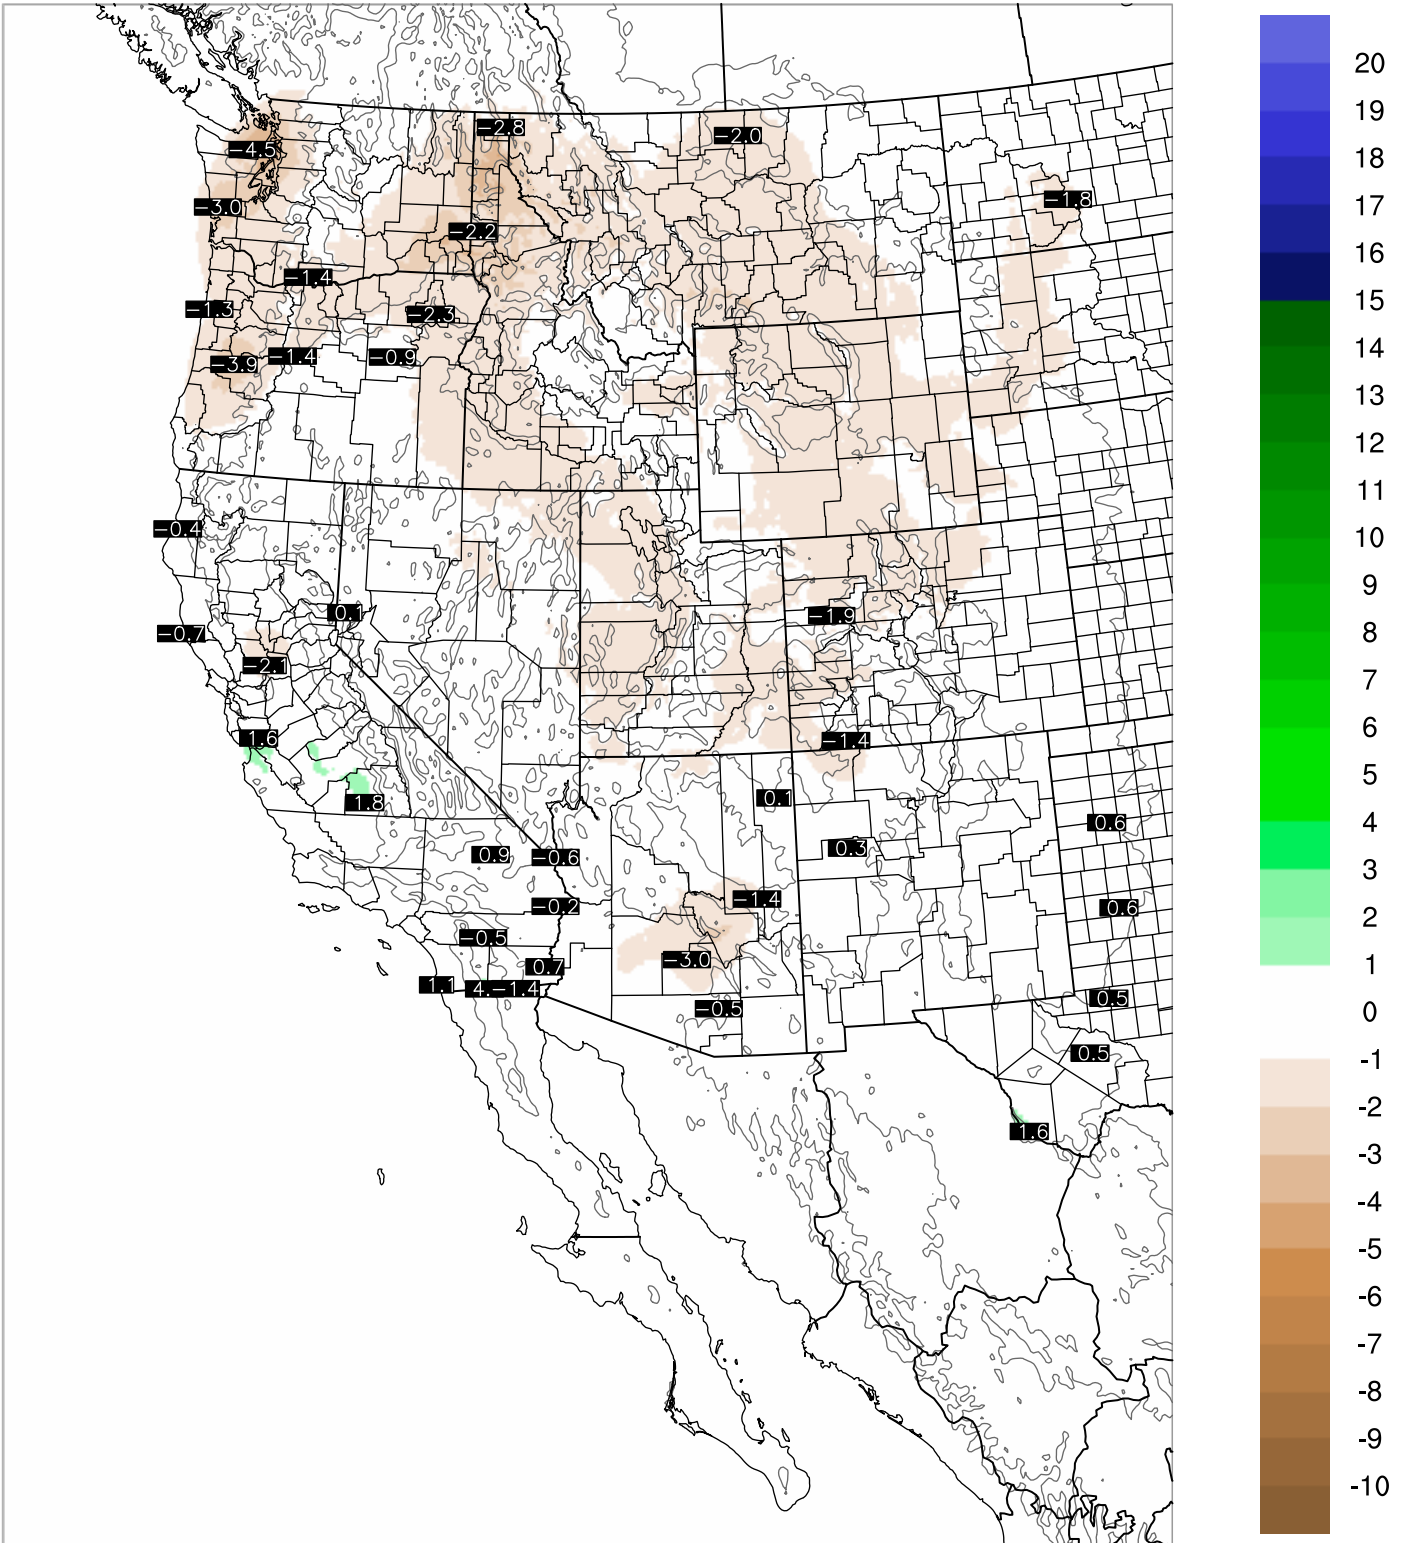

Corrected PWV 20 Mar 2019 23:45 UTC

PWV Error(mm) Obs-Init

Corrected PWV 20 Mar 2019 23:45 UTC

PWV Error(mm) Obs-Init