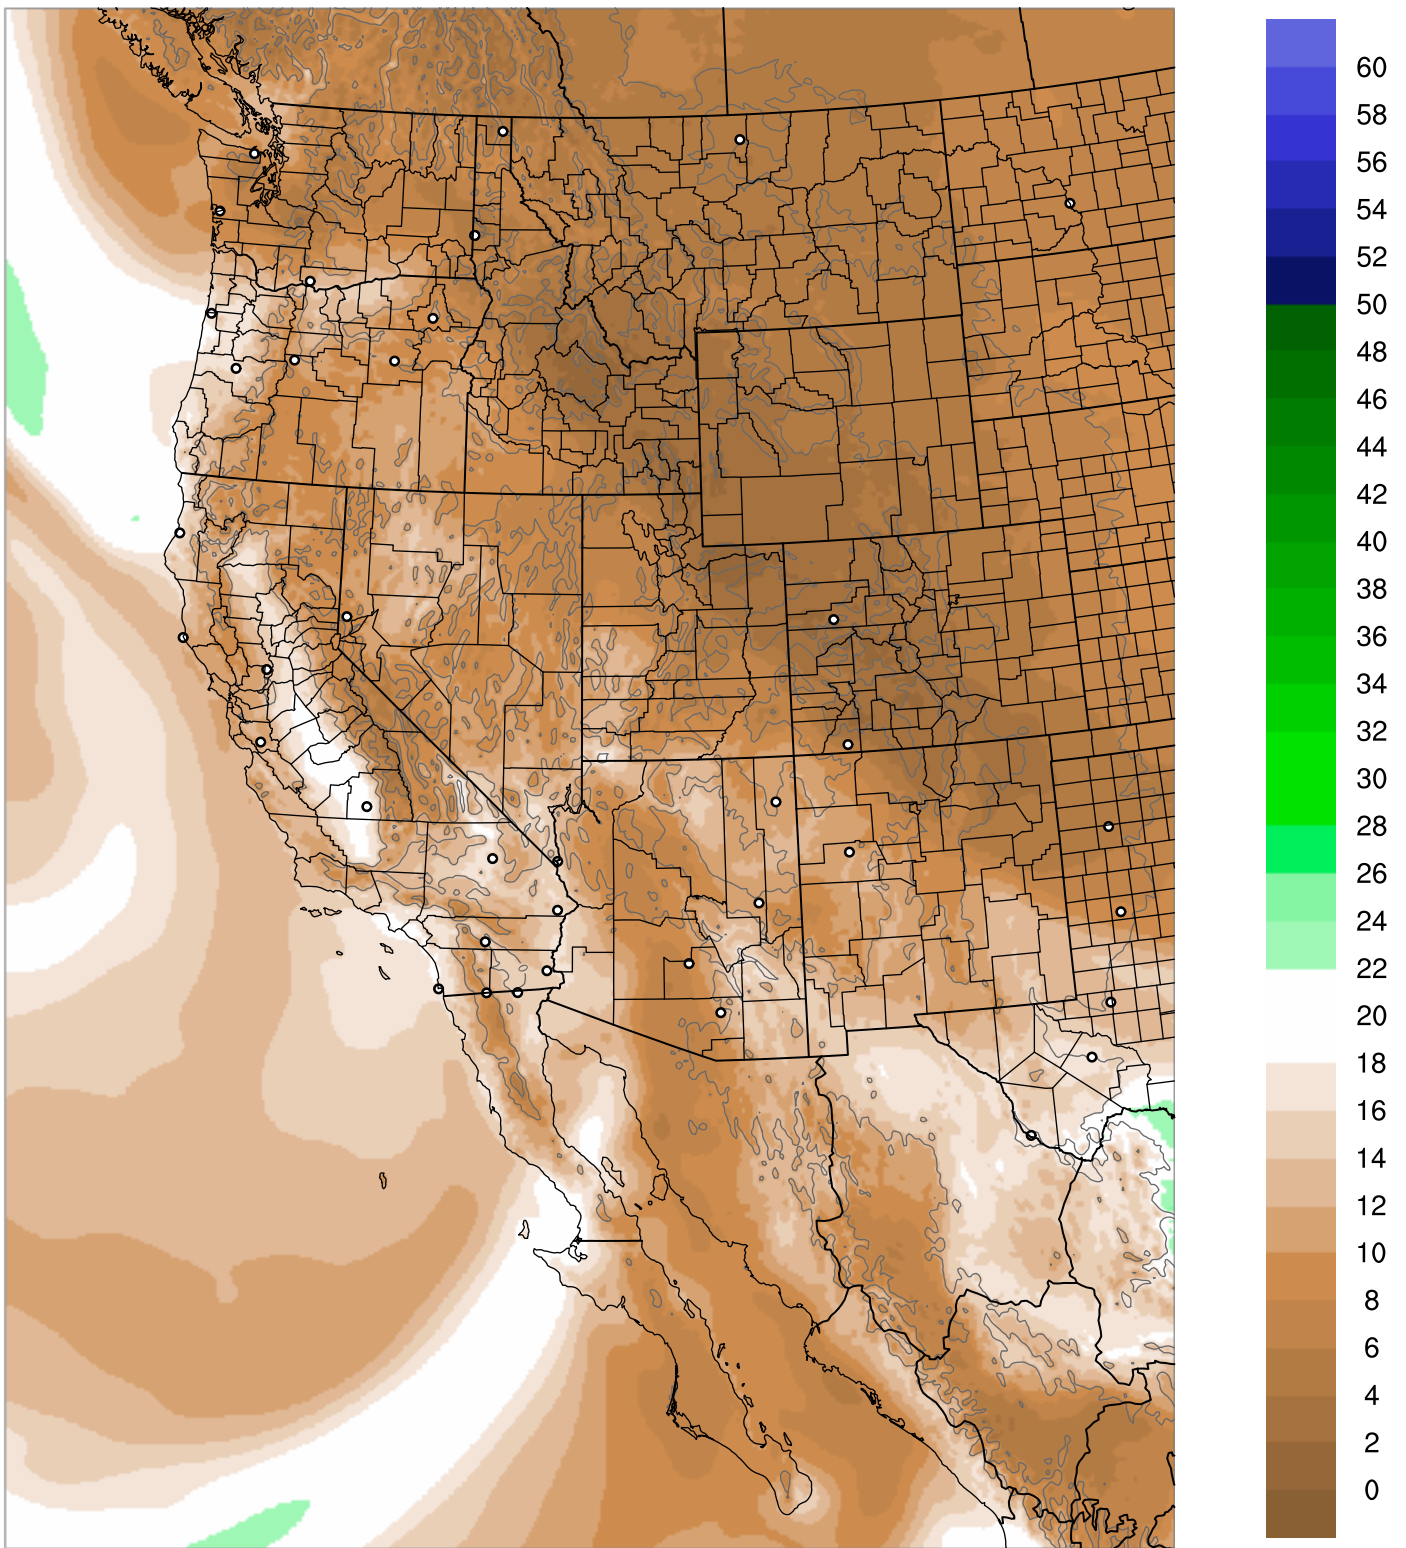

Corrected PWV 20 Mar 2019 23:45 UTC

PWV Error(mm) Obs-Init

Corrected PWV 20 Mar 2019 23:45 UTC

PWV Error(mm) Obs-Init