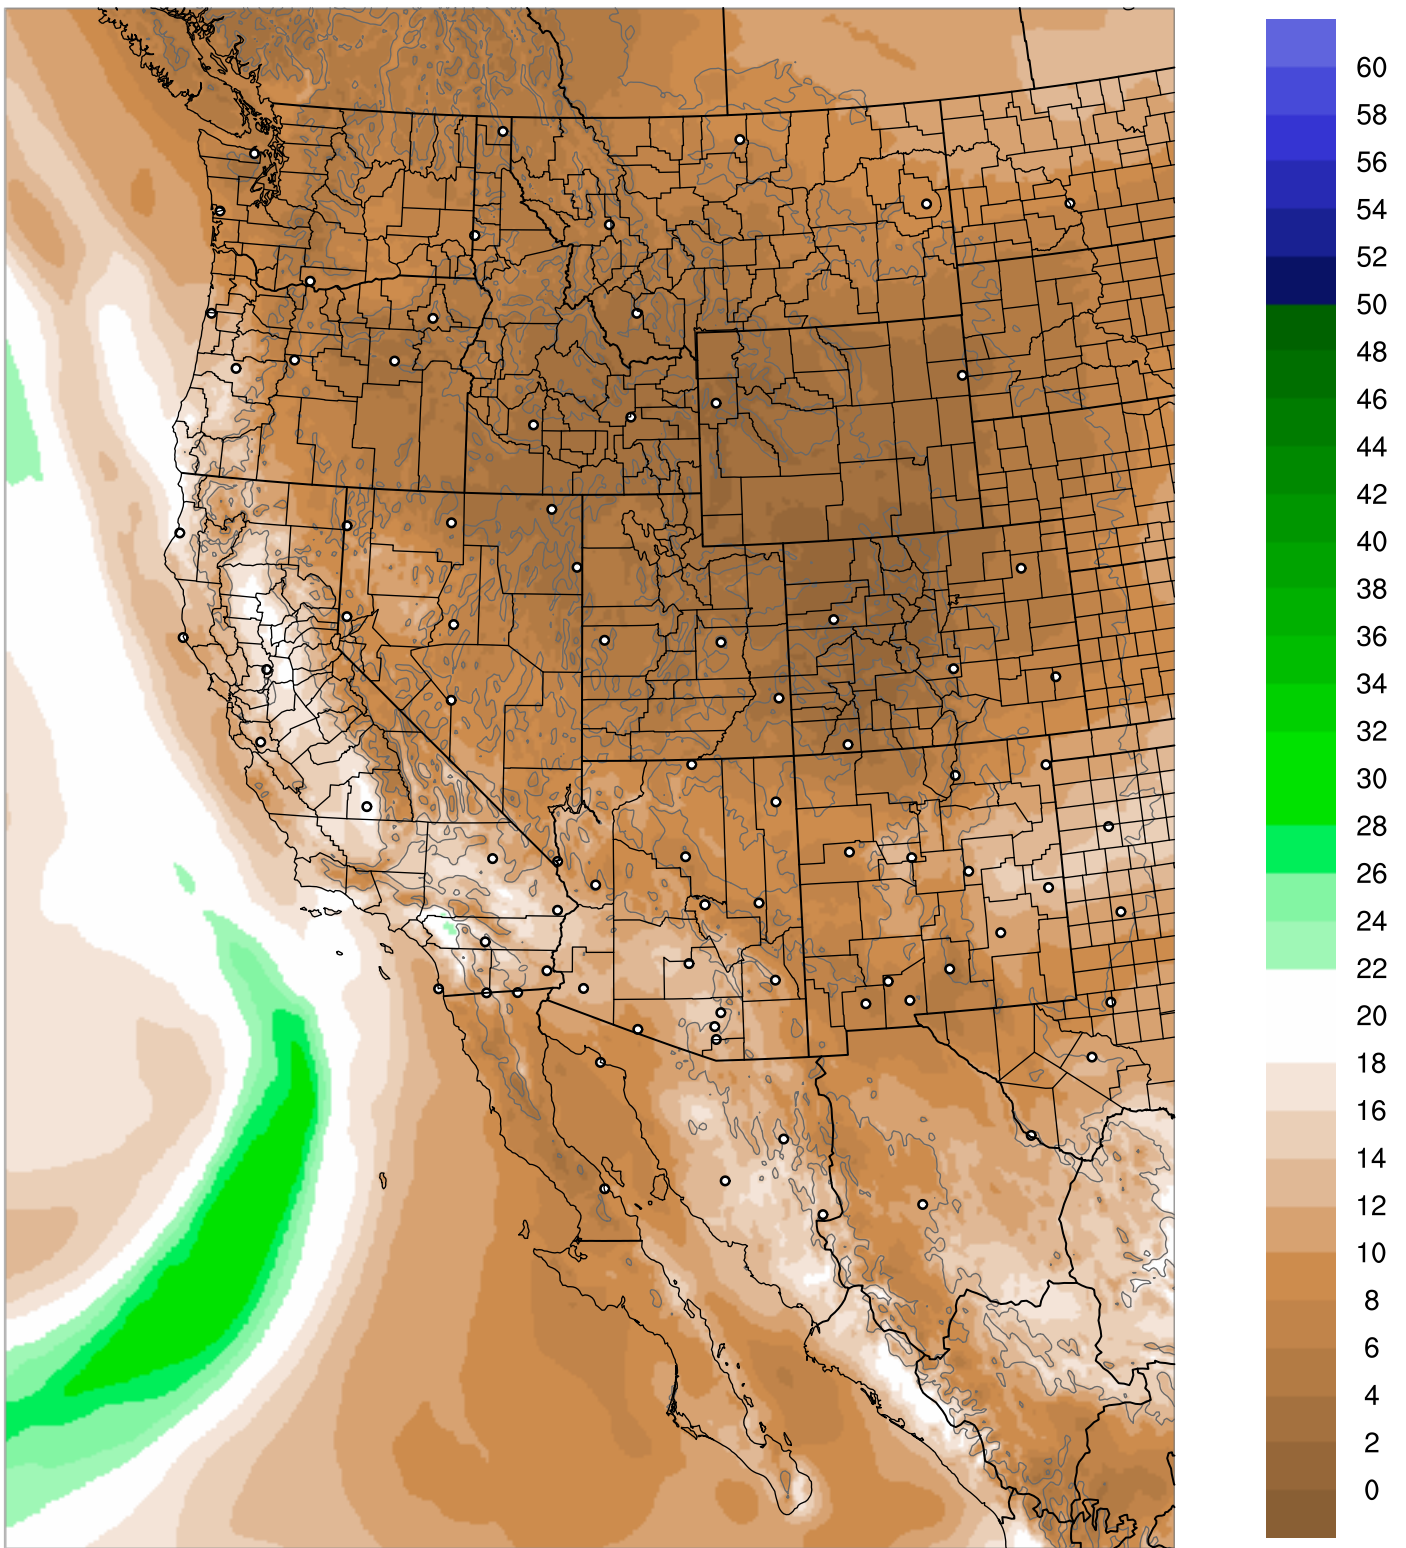

Corrected PWV 19 Mar 2019 23:45 UTC

PWV Error(mm) Obs-Init

Corrected PWV 19 Mar 2019 23:45 UTC

PWV Error(mm) Obs-Init