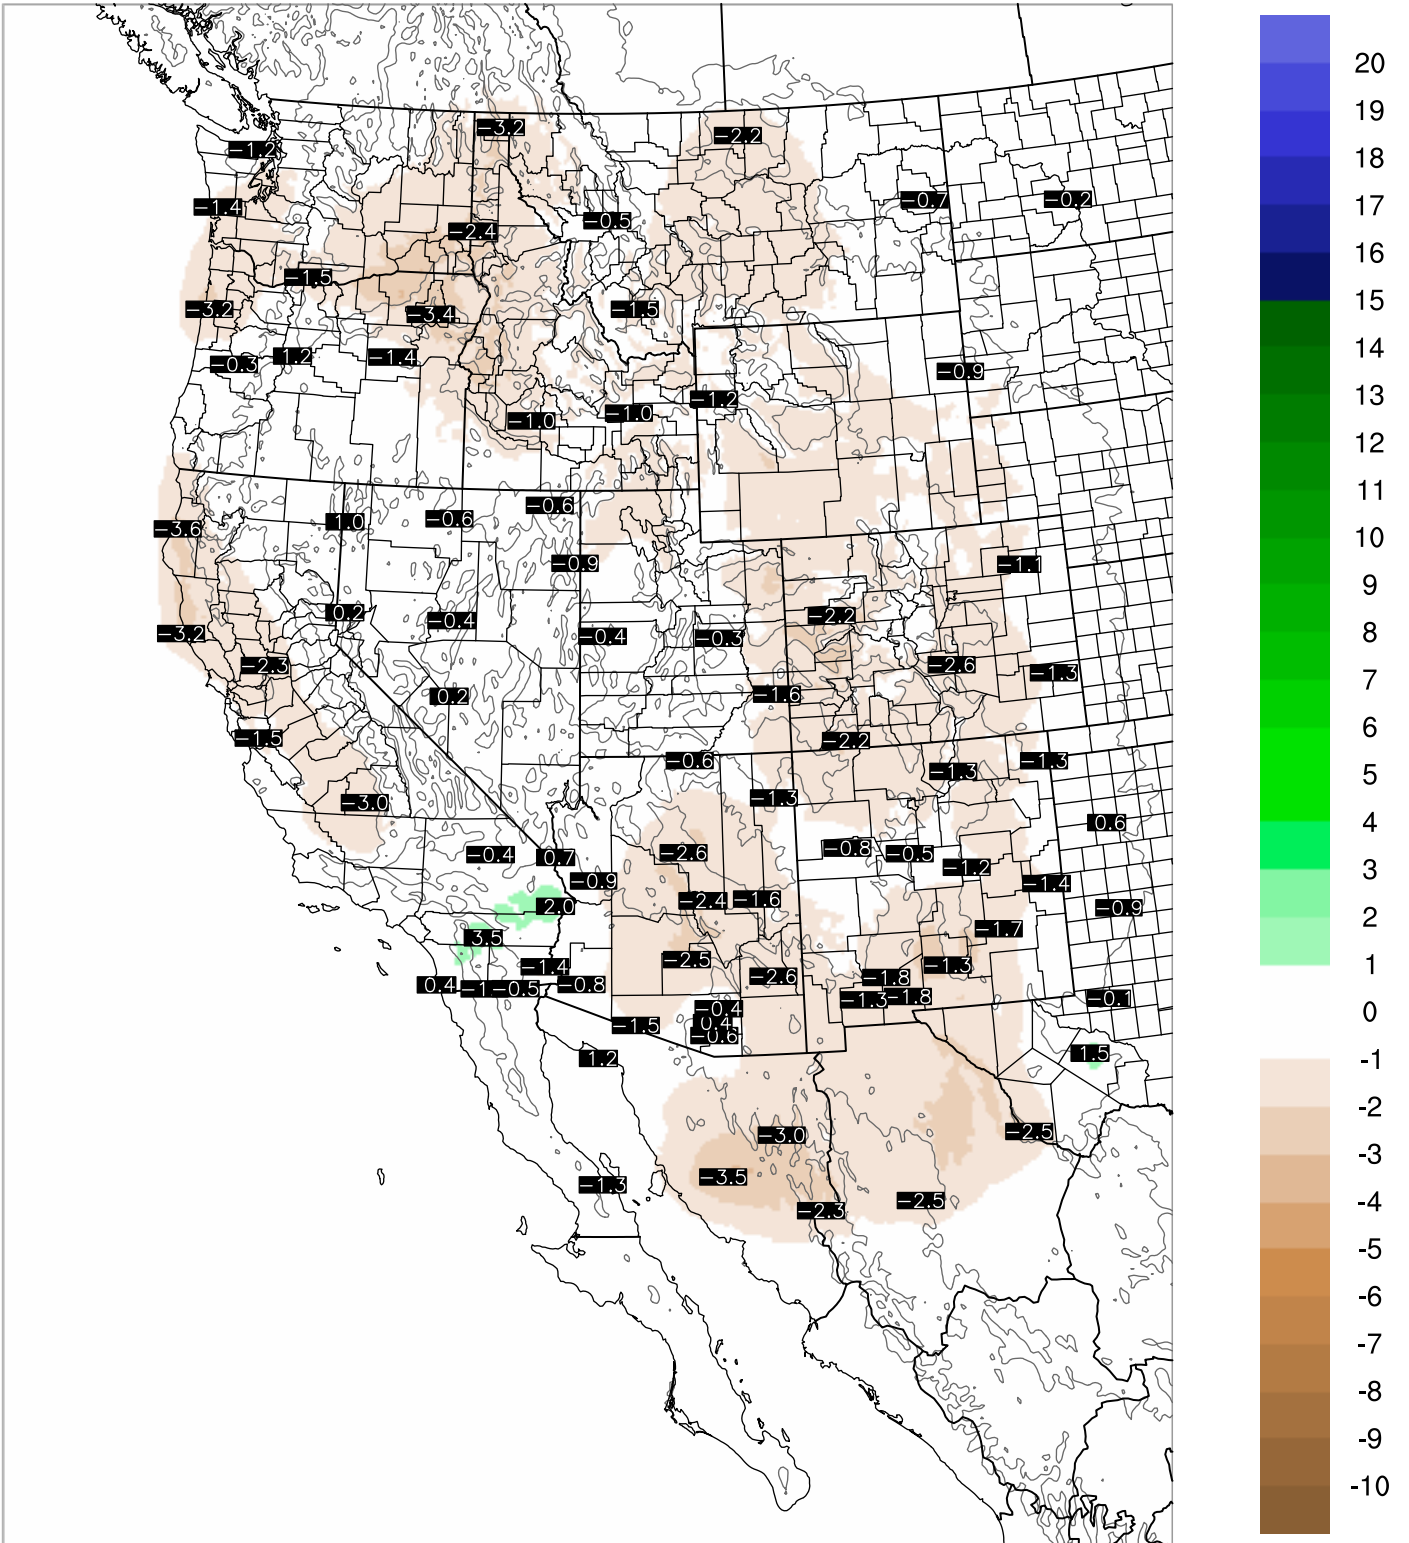

Corrected PWV 19 Mar 2019 23:45 UTC

PWV Error(mm) Obs-Init

Corrected PWV 19 Mar 2019 23:45 UTC

PWV Error(mm) Obs-Init