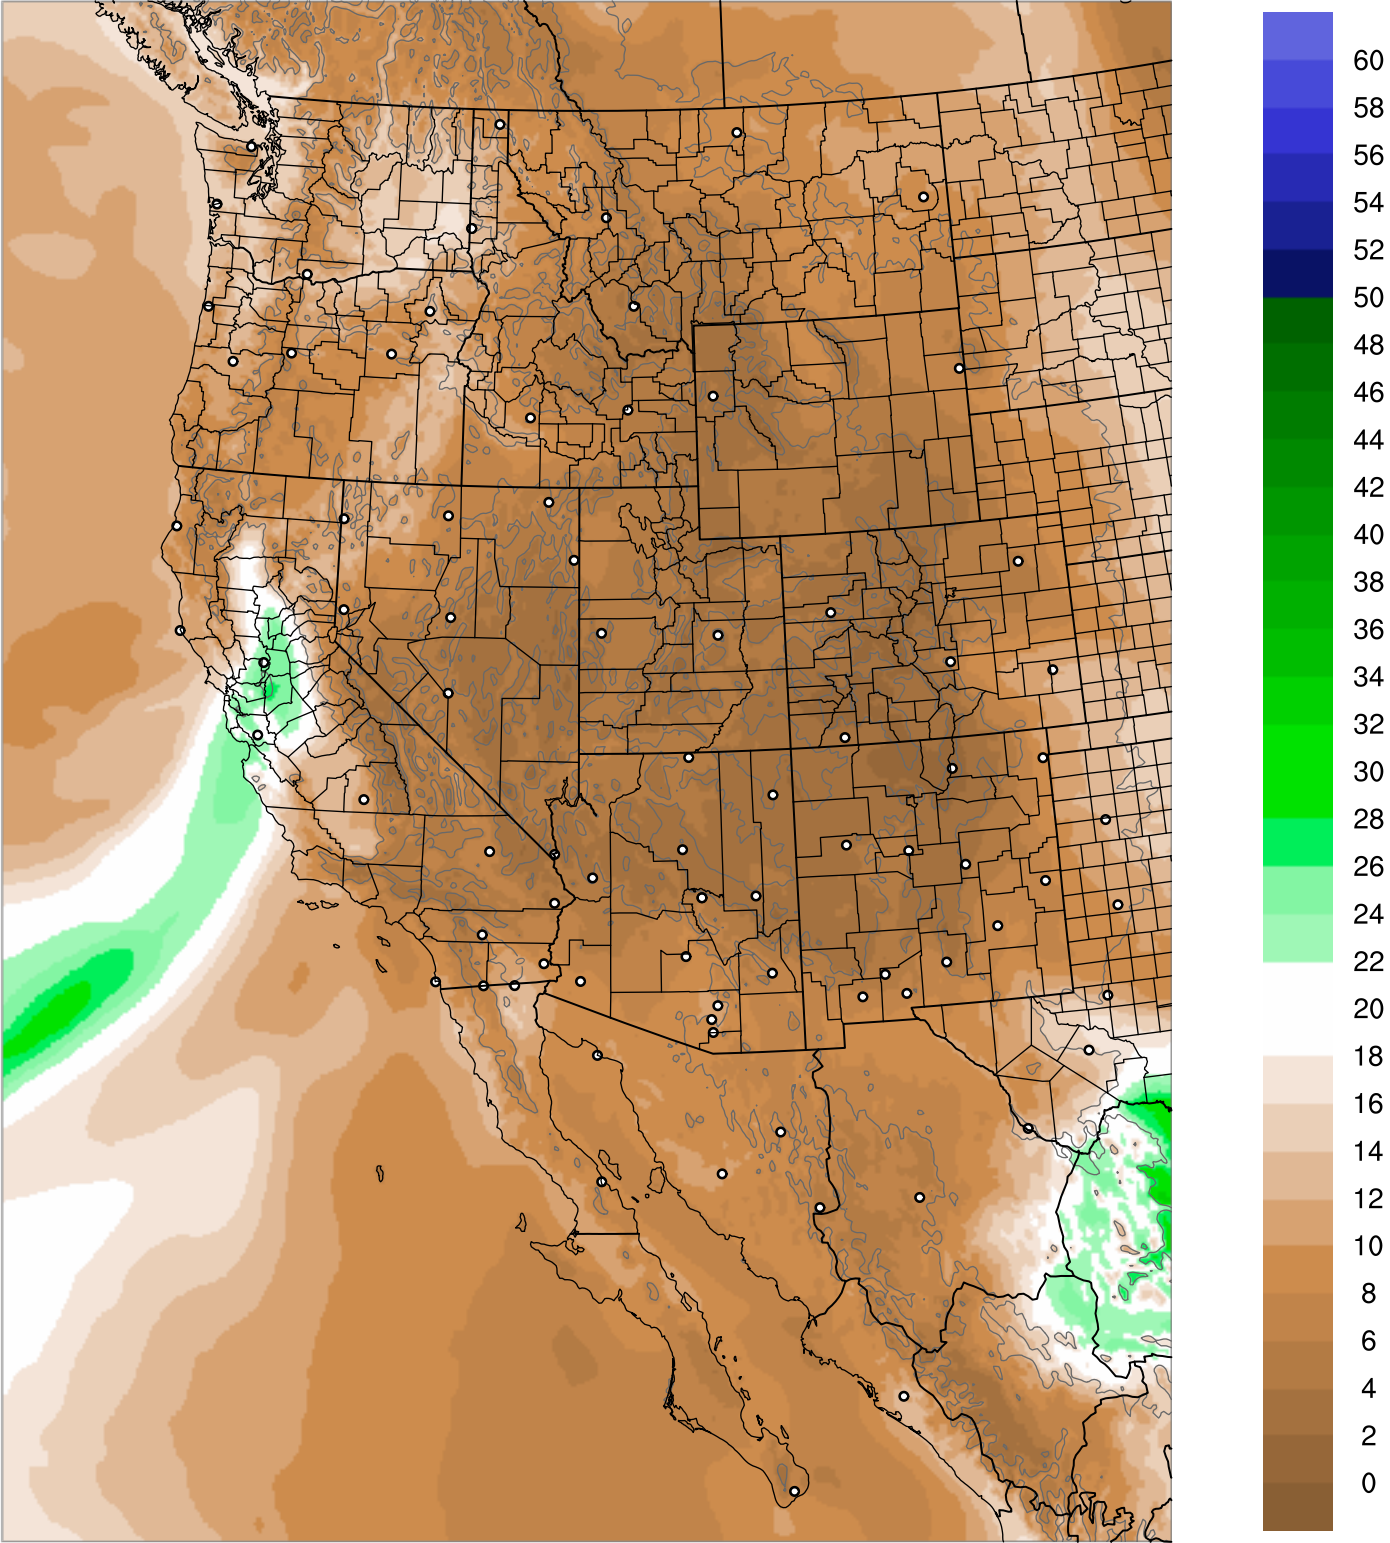

Corrected PWV 26 Mar 2019 5:45 UTC

PWV Error(mm) Obs-Init

Corrected PWV 26 Mar 2019 5:45 UTC

PWV Error(mm) Obs-Init