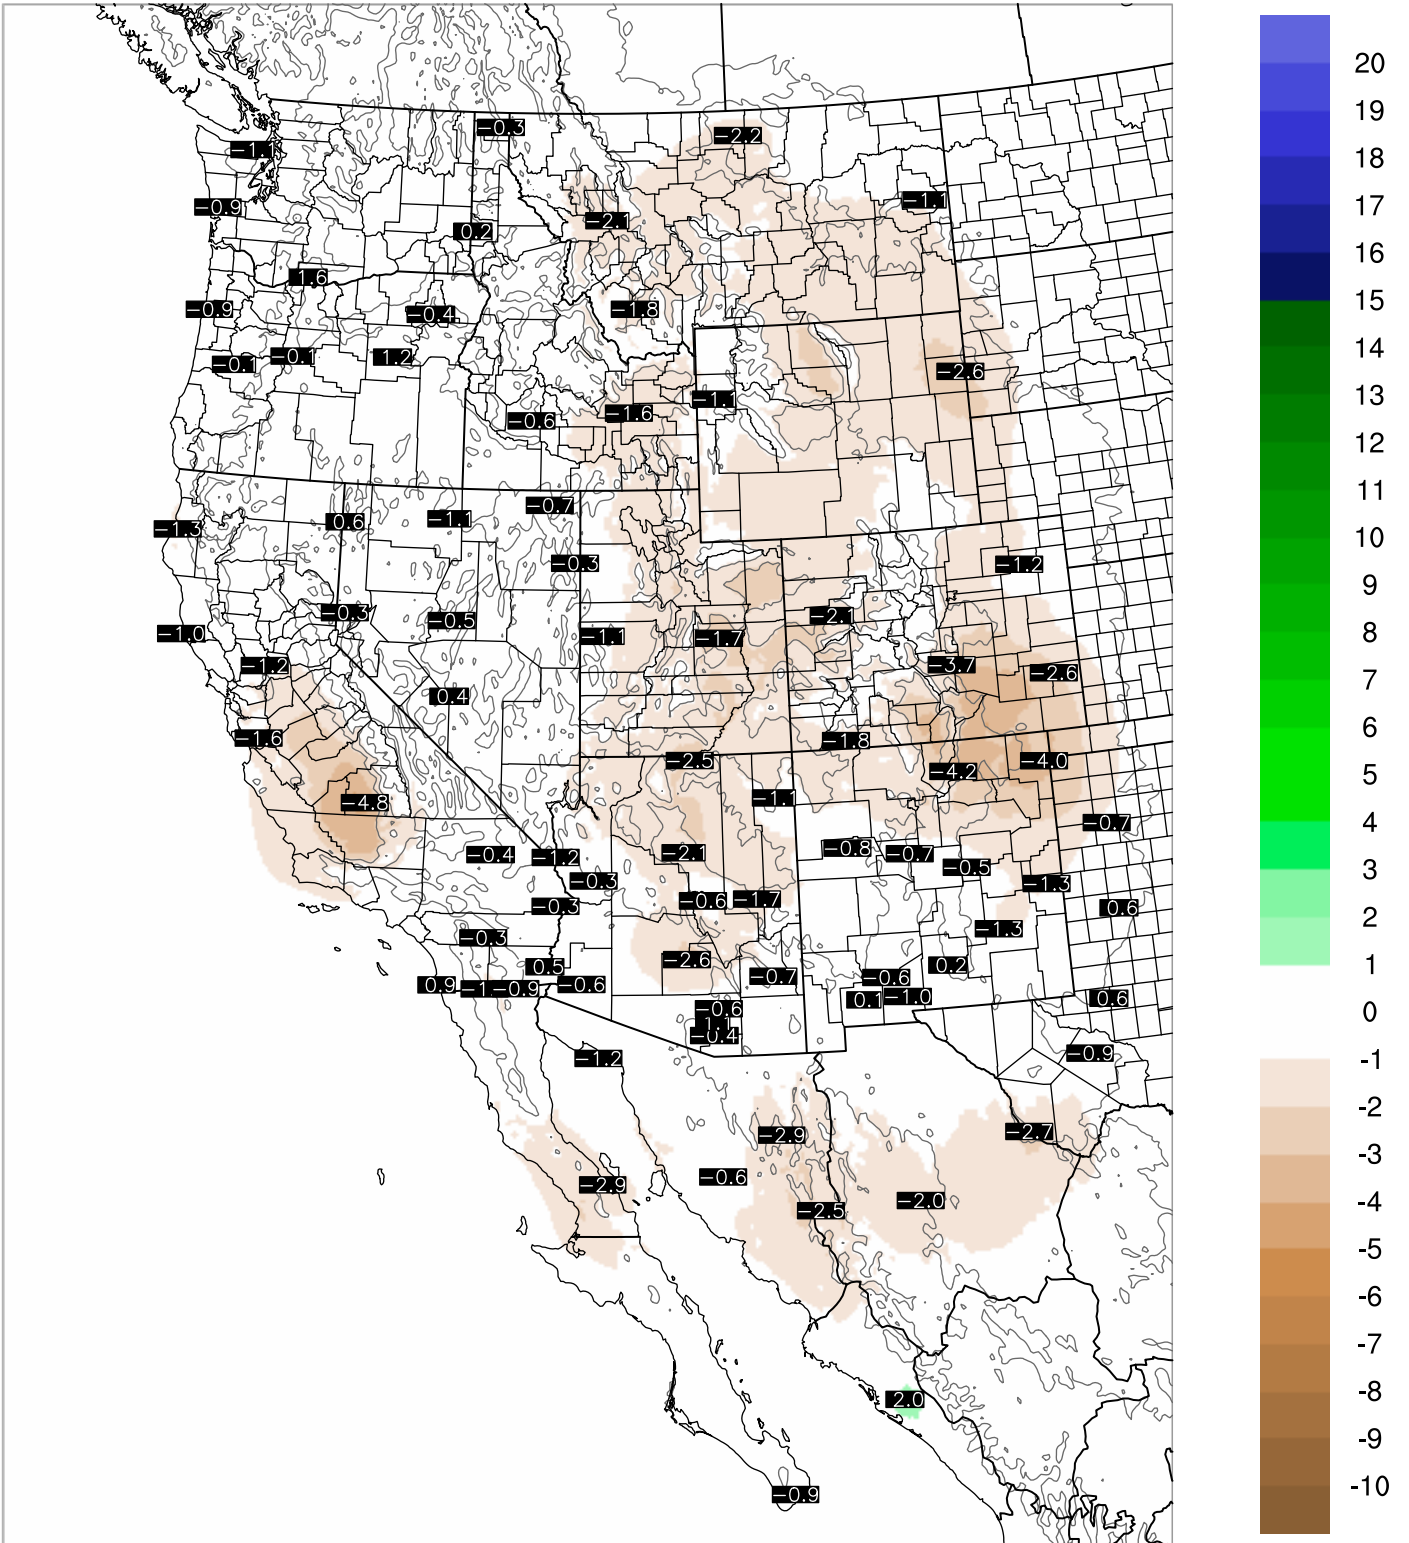

Corrected PWV 26 Mar 2019 5:45 UTC

PWV Error(mm) Obs-Init

Corrected PWV 26 Mar 2019 5:45 UTC

PWV Error(mm) Obs-Init