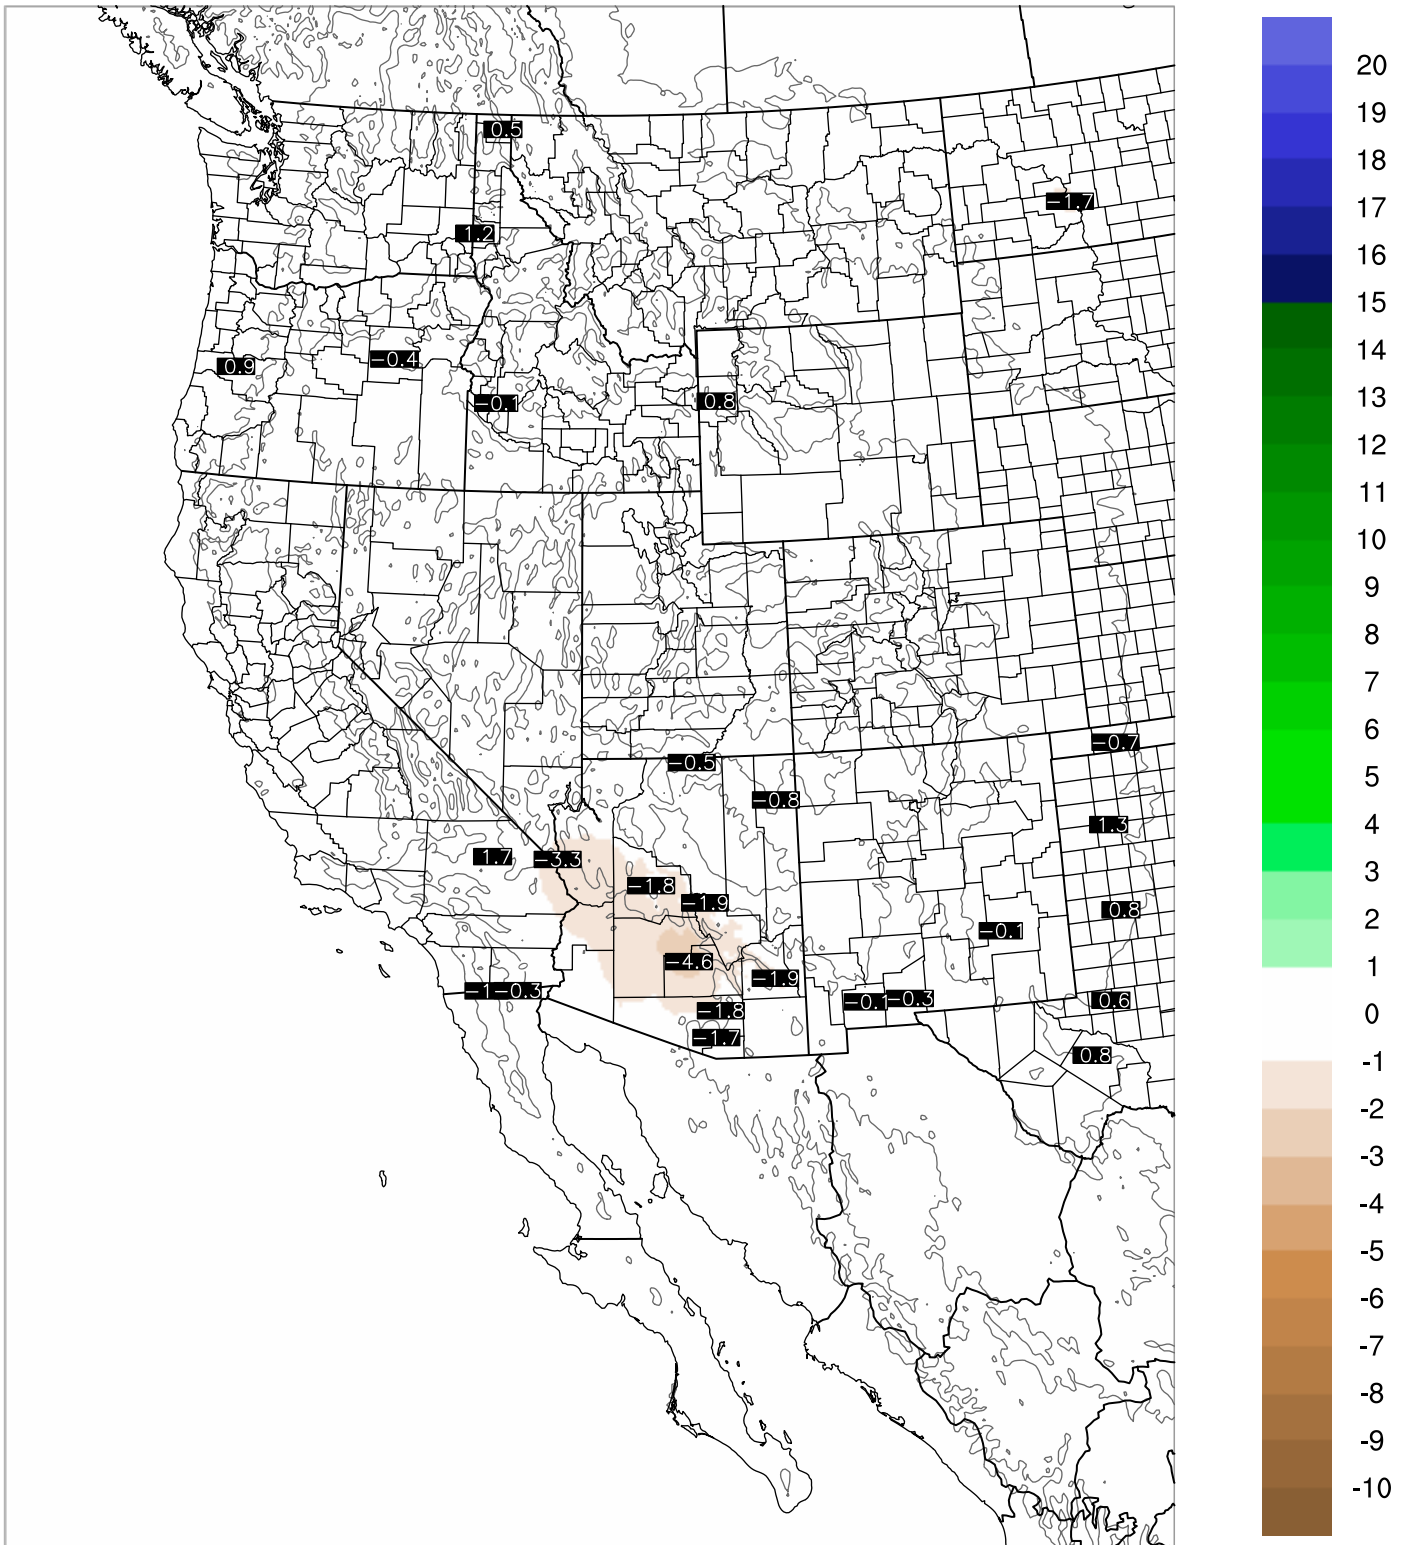

Corrected PWV 9 Jan 2023 17:45 UTC

PWV Error(mm) Obs-Init

Corrected PWV 9 Jan 2023 17:45 UTC

PWV Error(mm) Obs-Init