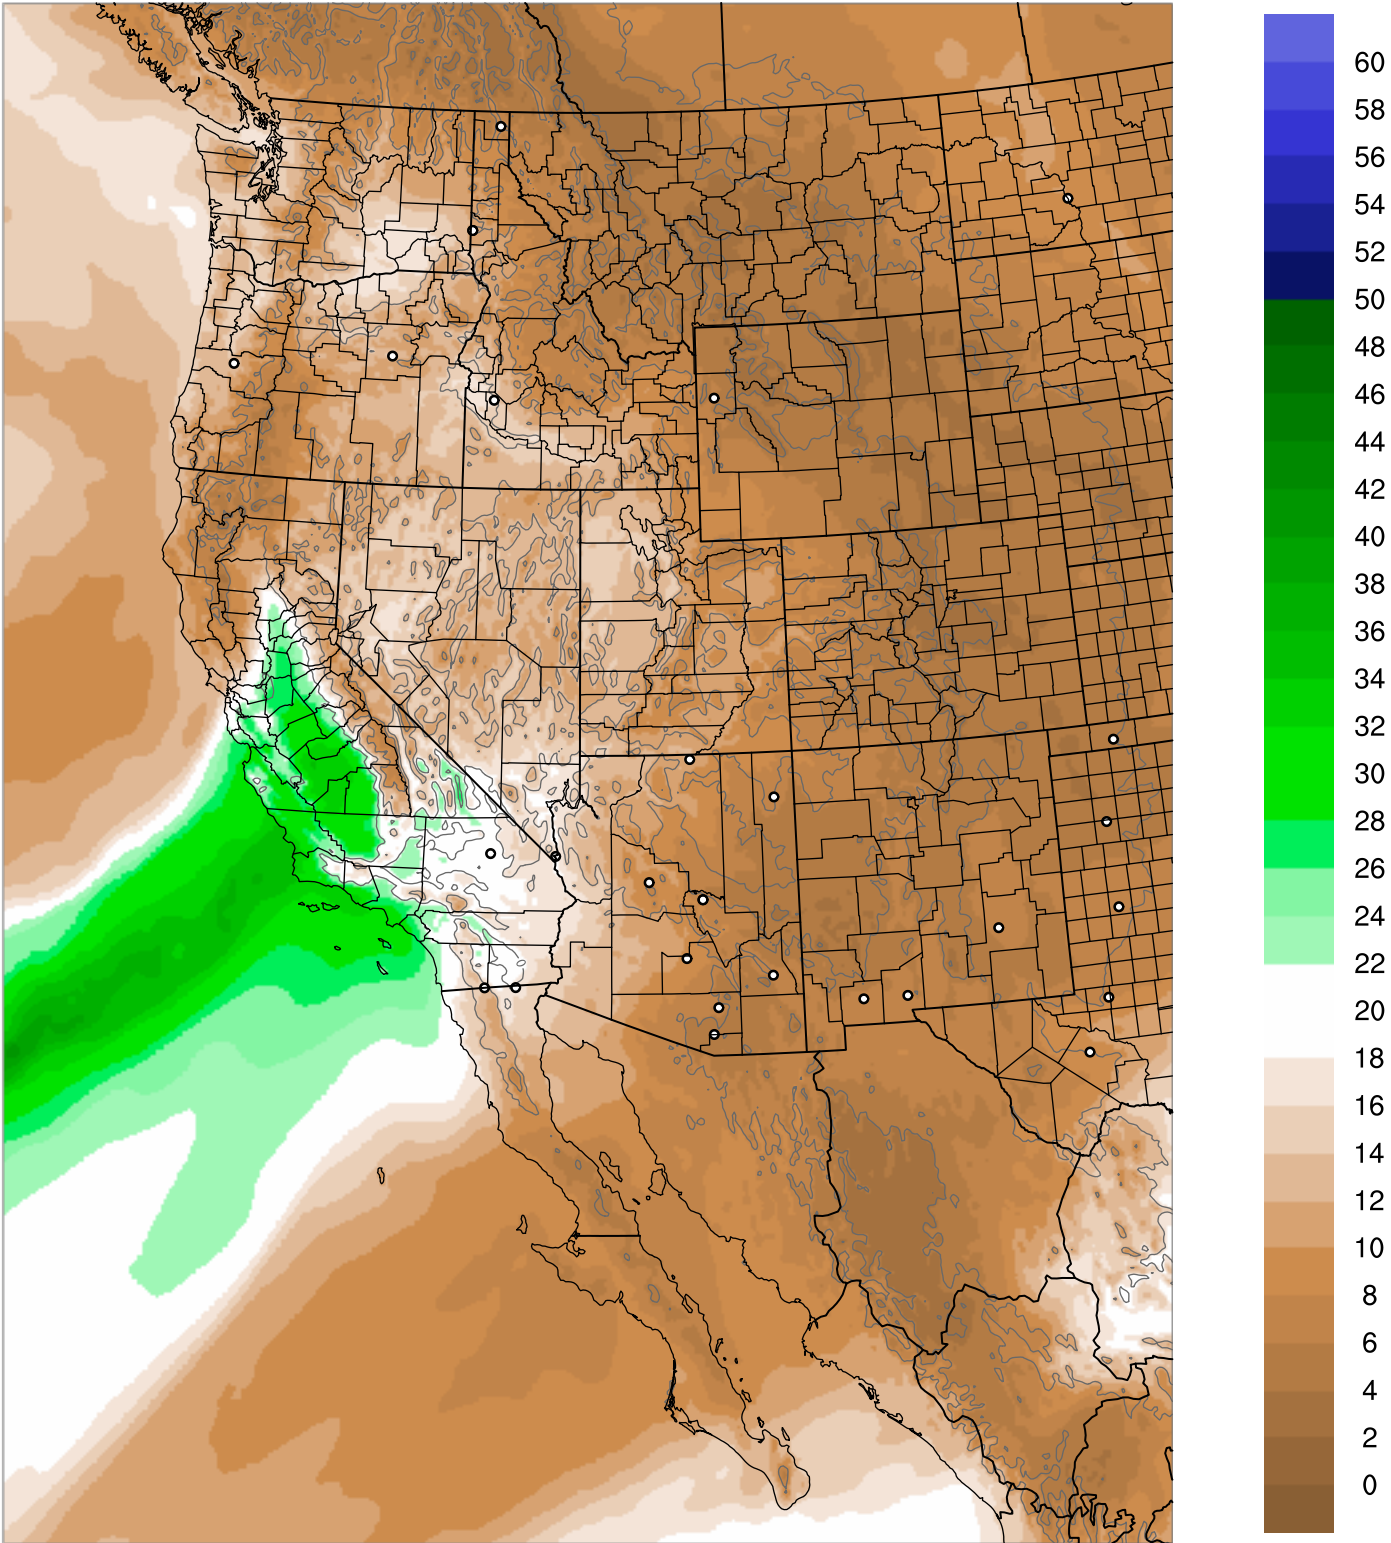

Corrected PWV 9 Jan 2023 17:45 UTC

PWV Error(mm) Obs-Init

Corrected PWV 9 Jan 2023 17:45 UTC

PWV Error(mm) Obs-Init