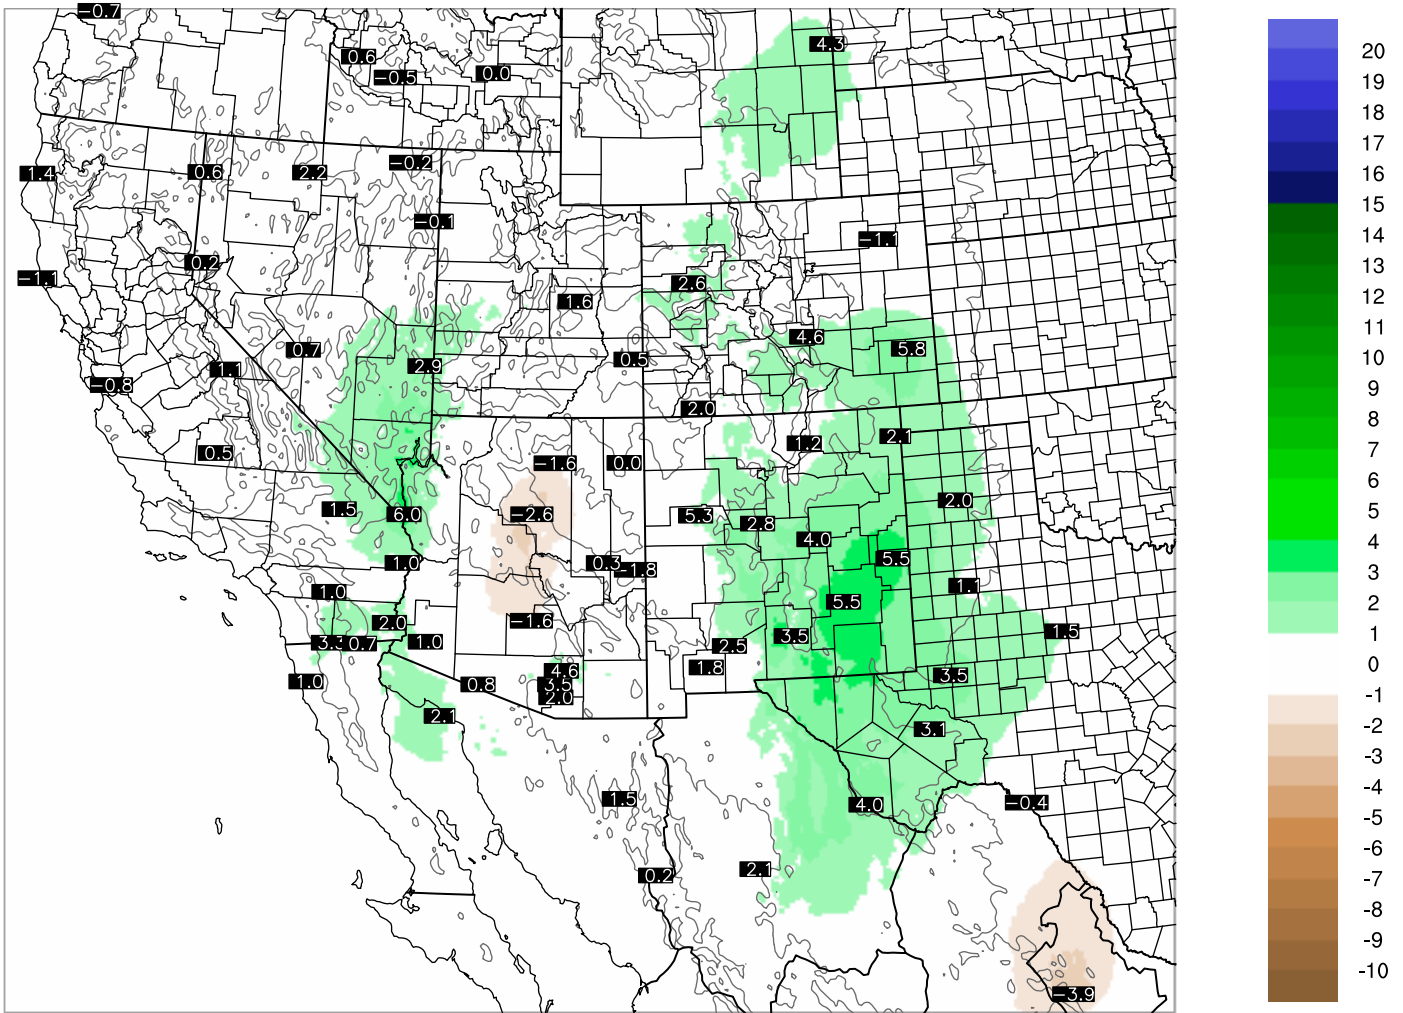

Corrected PWV 1 Sep 2021 17:45 UTC

PWV Error(mm) Obs-Init