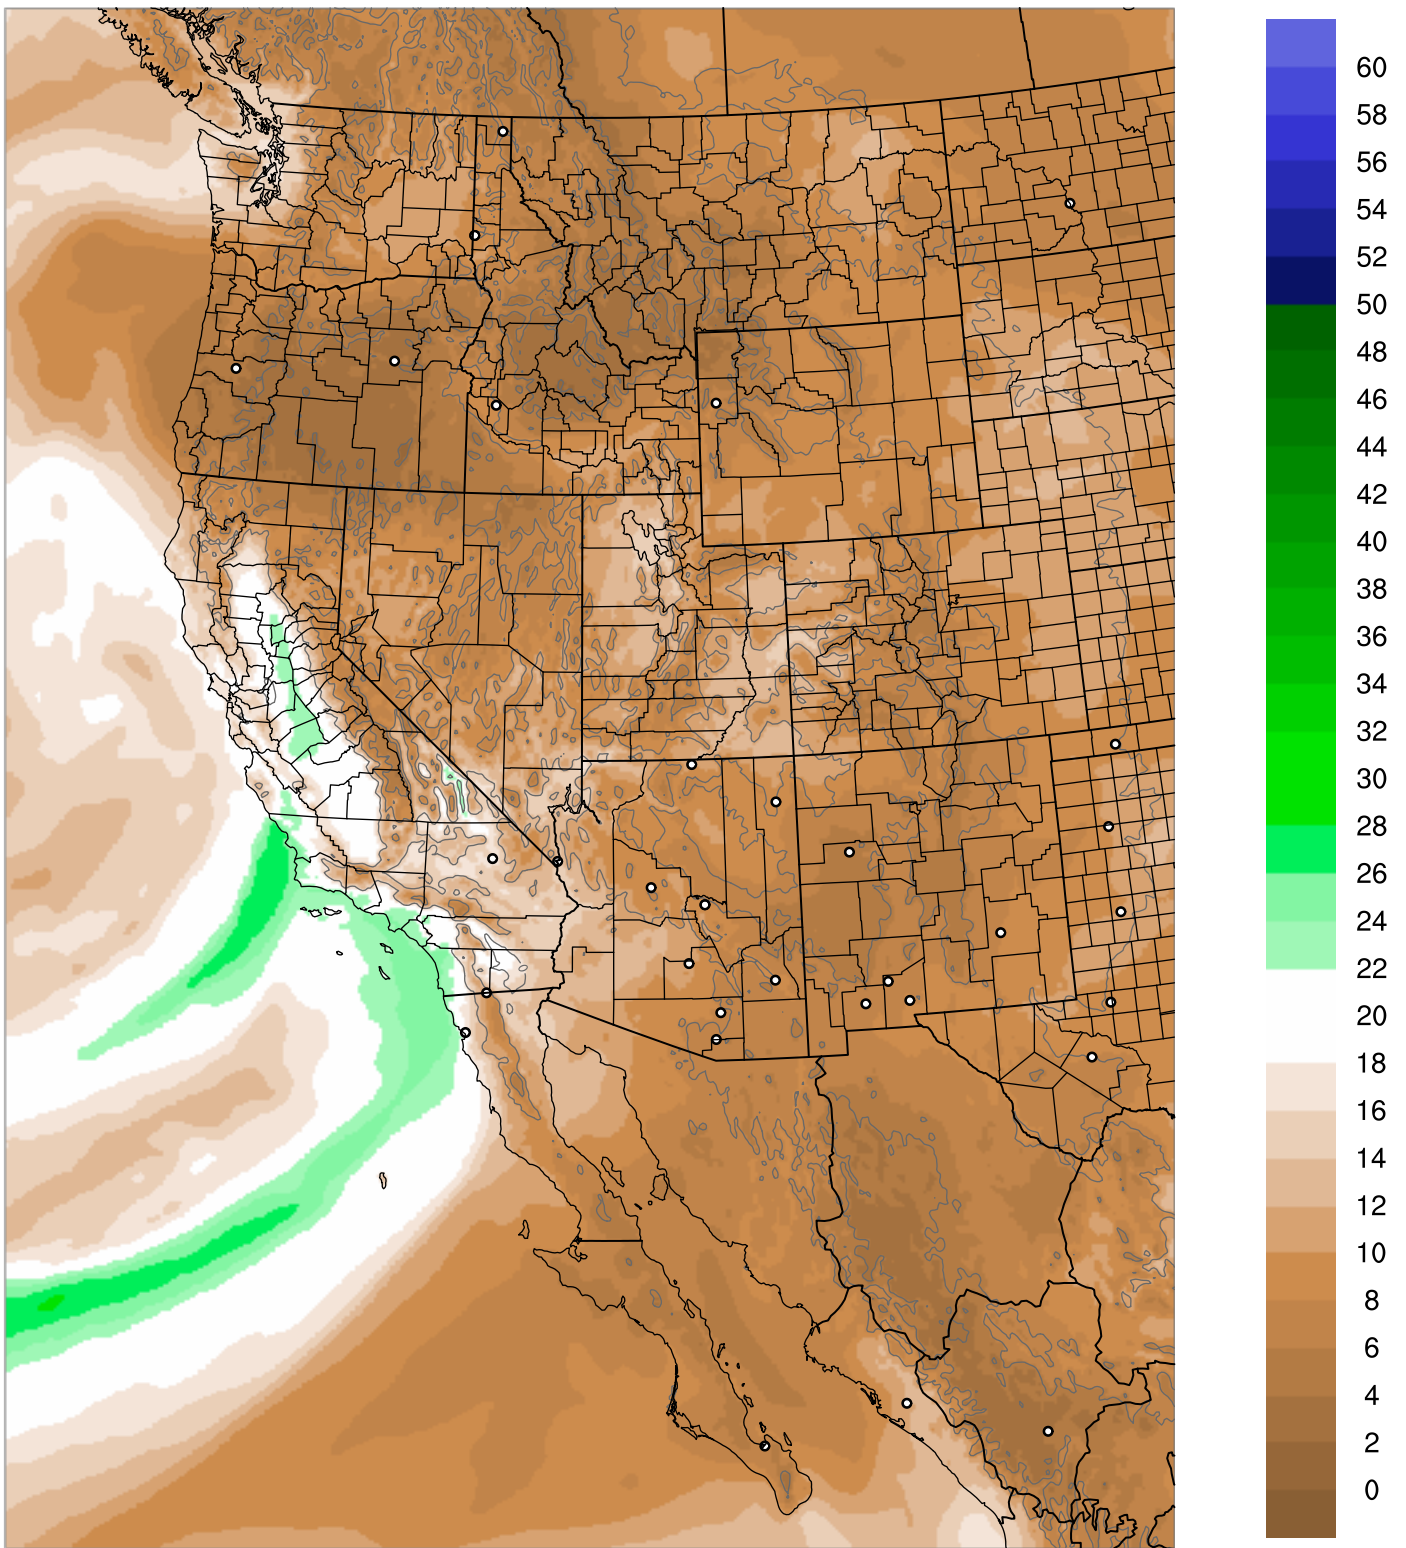

# PWV Error(mm) Obs-Init

Corrected PWV 10 Jan 2023 11:45 UTC

PWV Error(mm) Obs-Init