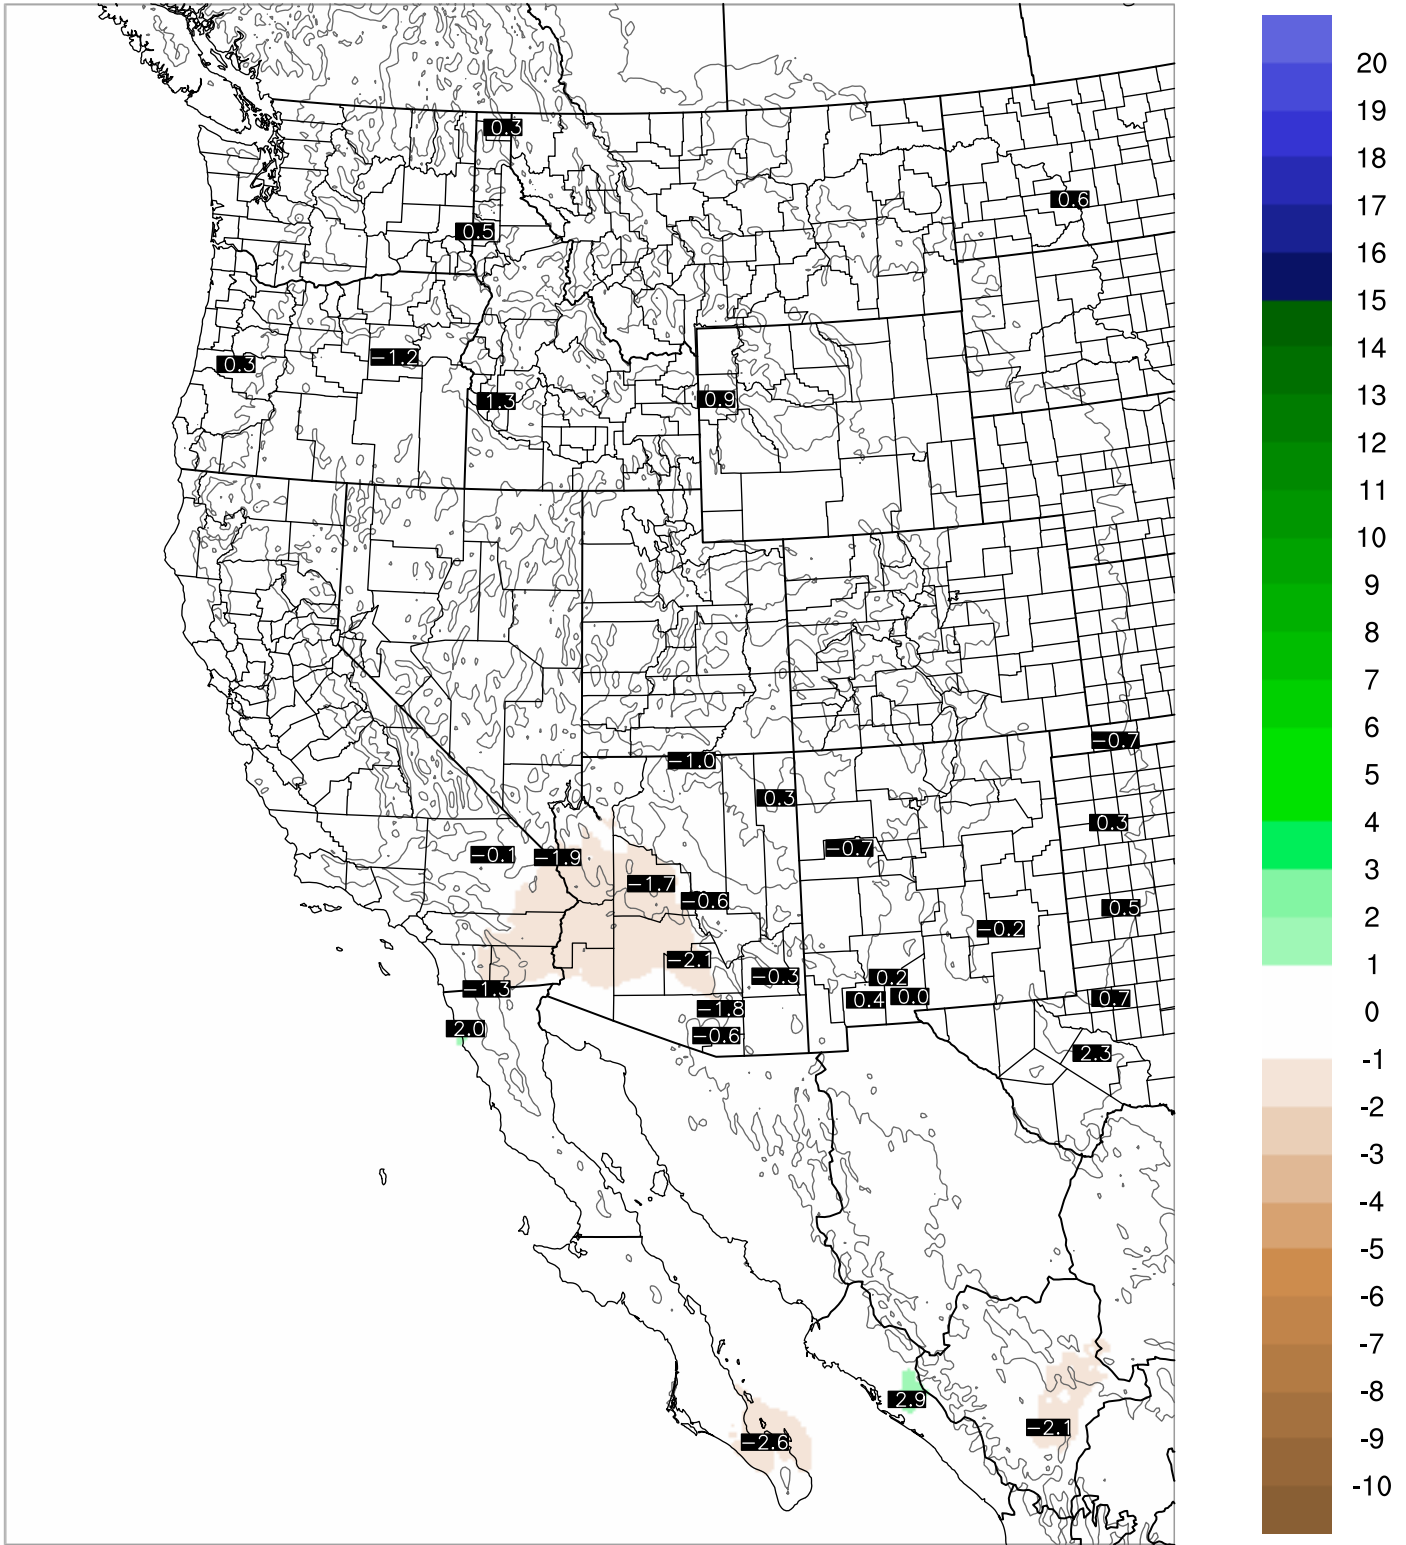

# Corrected PWV 10 Jan 2023 11:45 UTC

# PWV Error(mm) Obs-Init

Corrected PWV 10 Jan 2023 11:45 UTC

PWV Error(mm) Obs-Init