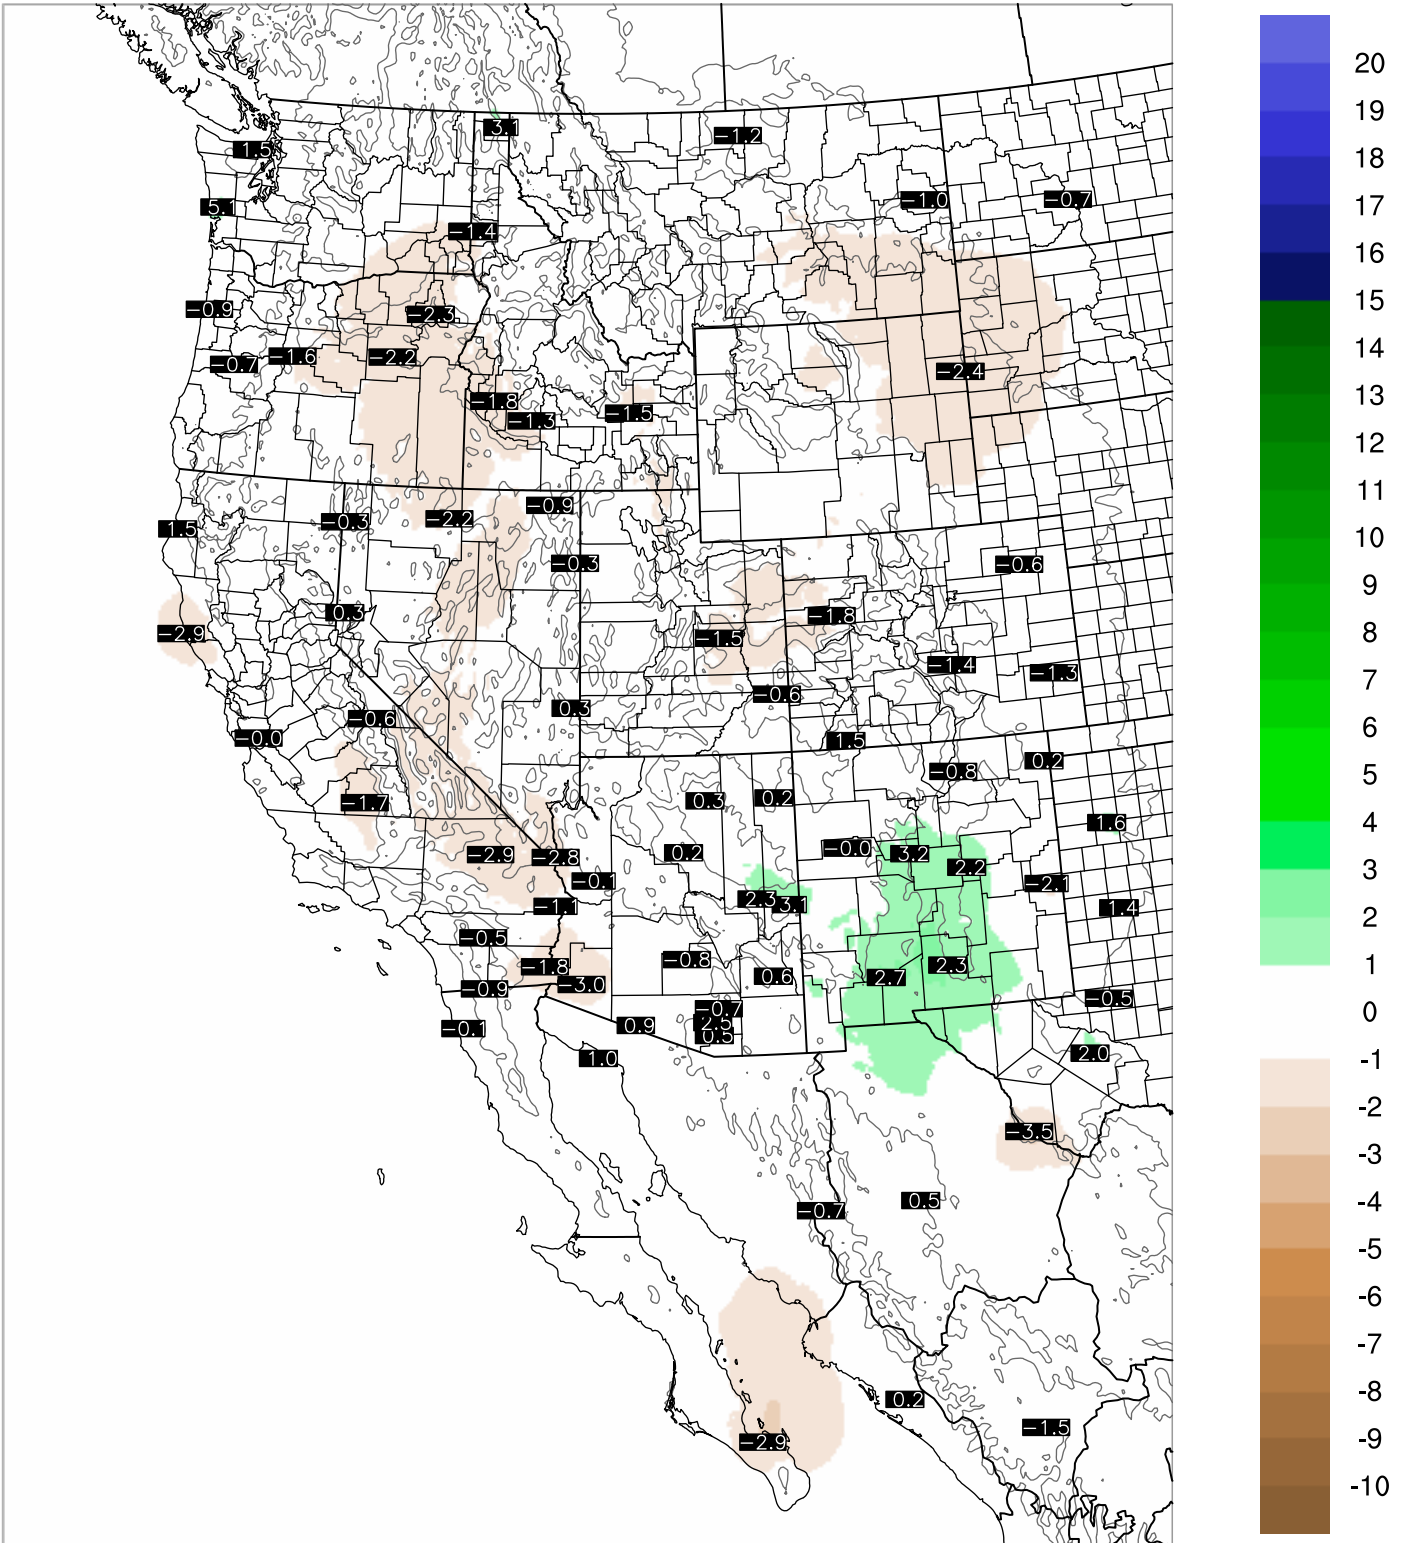

# Corrected PWV 27 Sep 2021 11:45 UTC

# PWV Error(mm) Obs-Init

Corrected PWV 27 Sep 2021 11:45 UTC

PWV Error(mm) Obs-Init