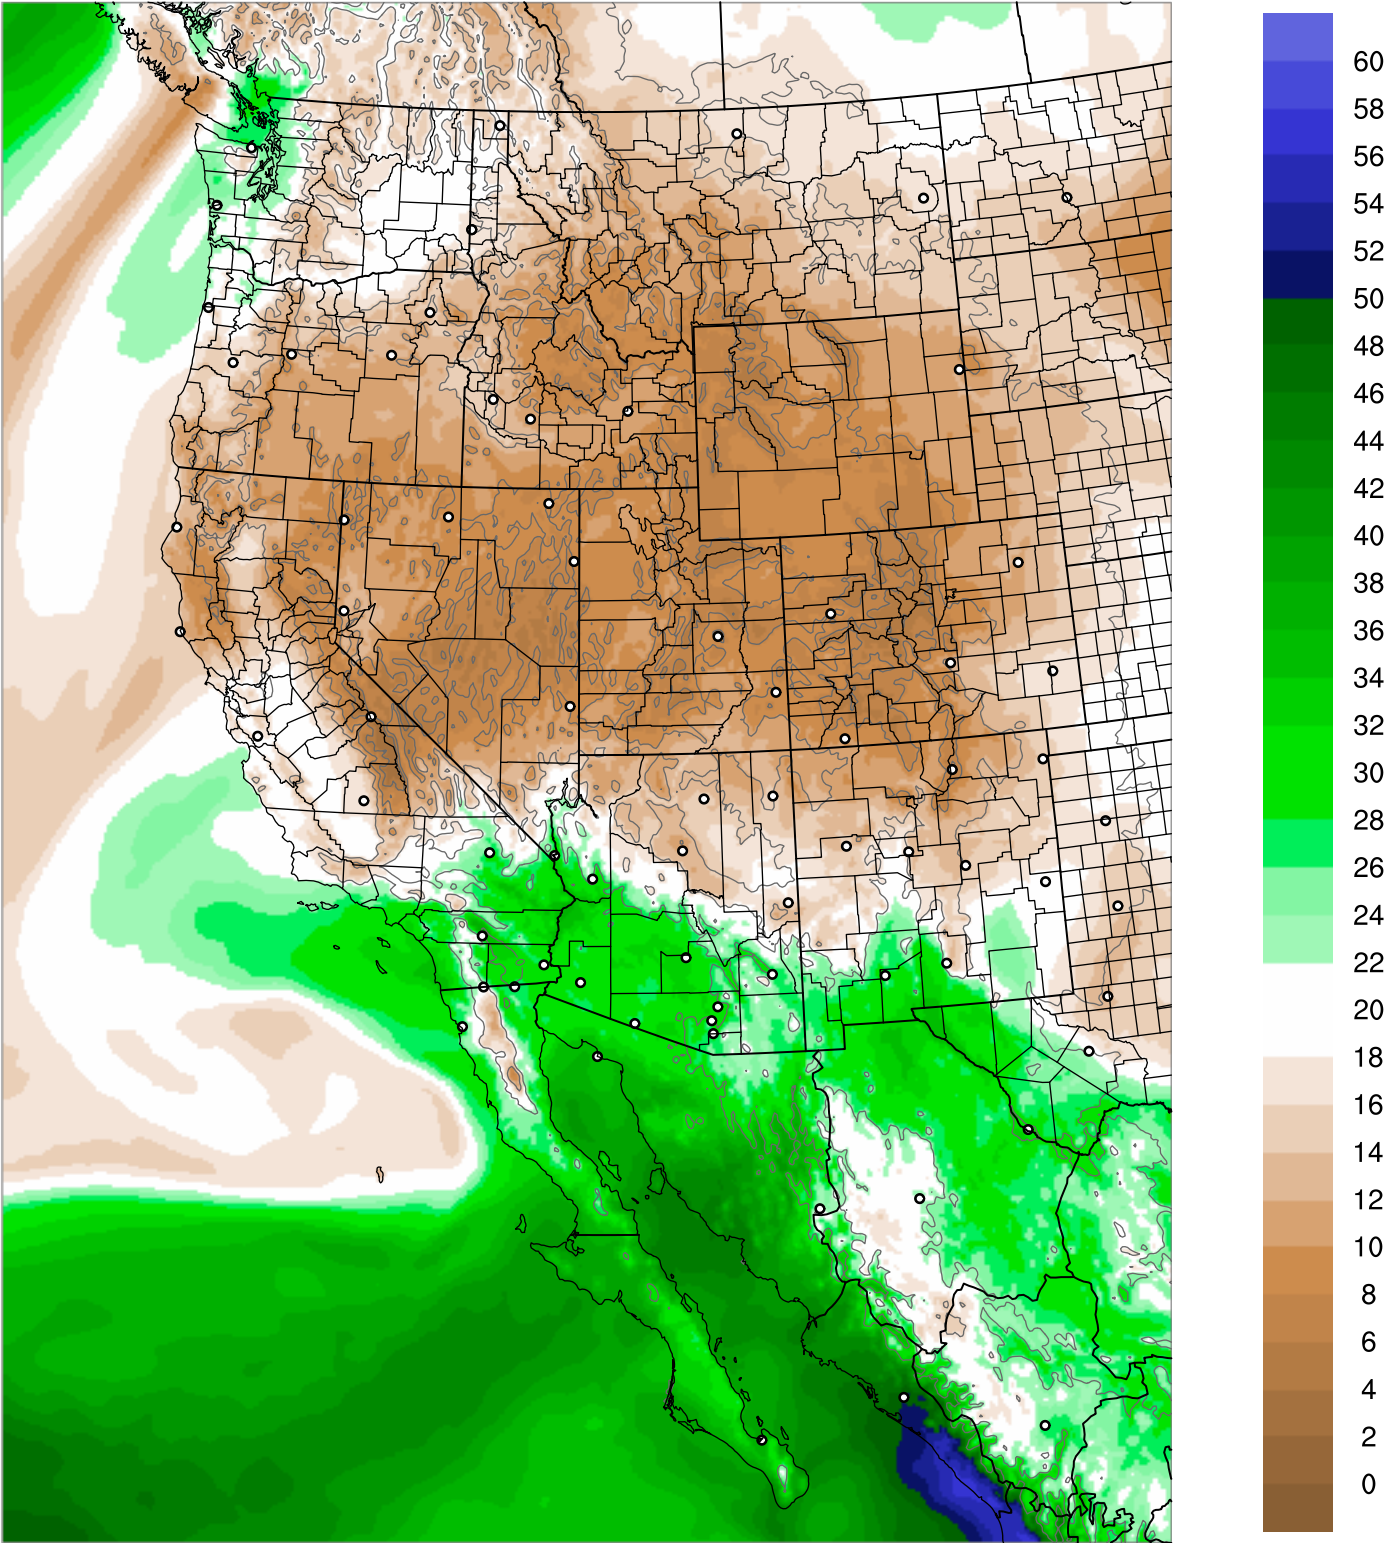

Corrected PWV 25 Sep 2021 11:45 UTC

Corrected PWV 25 Sep 2021 11:45 UTC

PWV Error(mm) Obs-Init