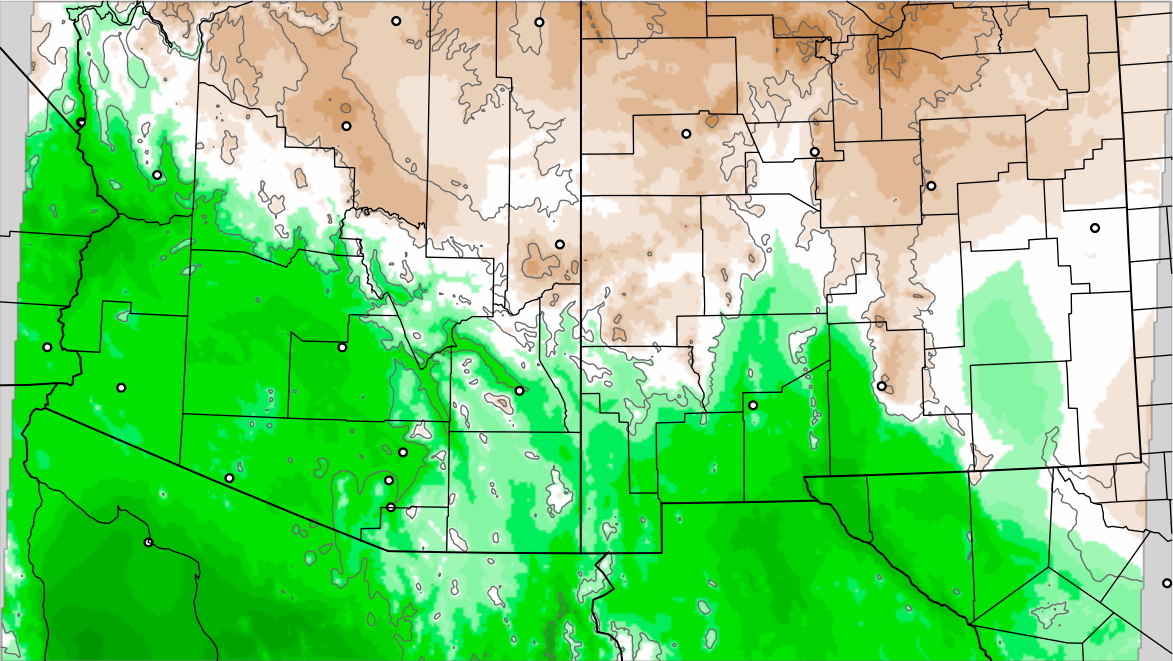

Corrected PWV 25 Sep 2021 11:45 UTC

Corrected PWV 25 Sep 2021 11:45 UTC

PWV Error(mm) Obs-Init