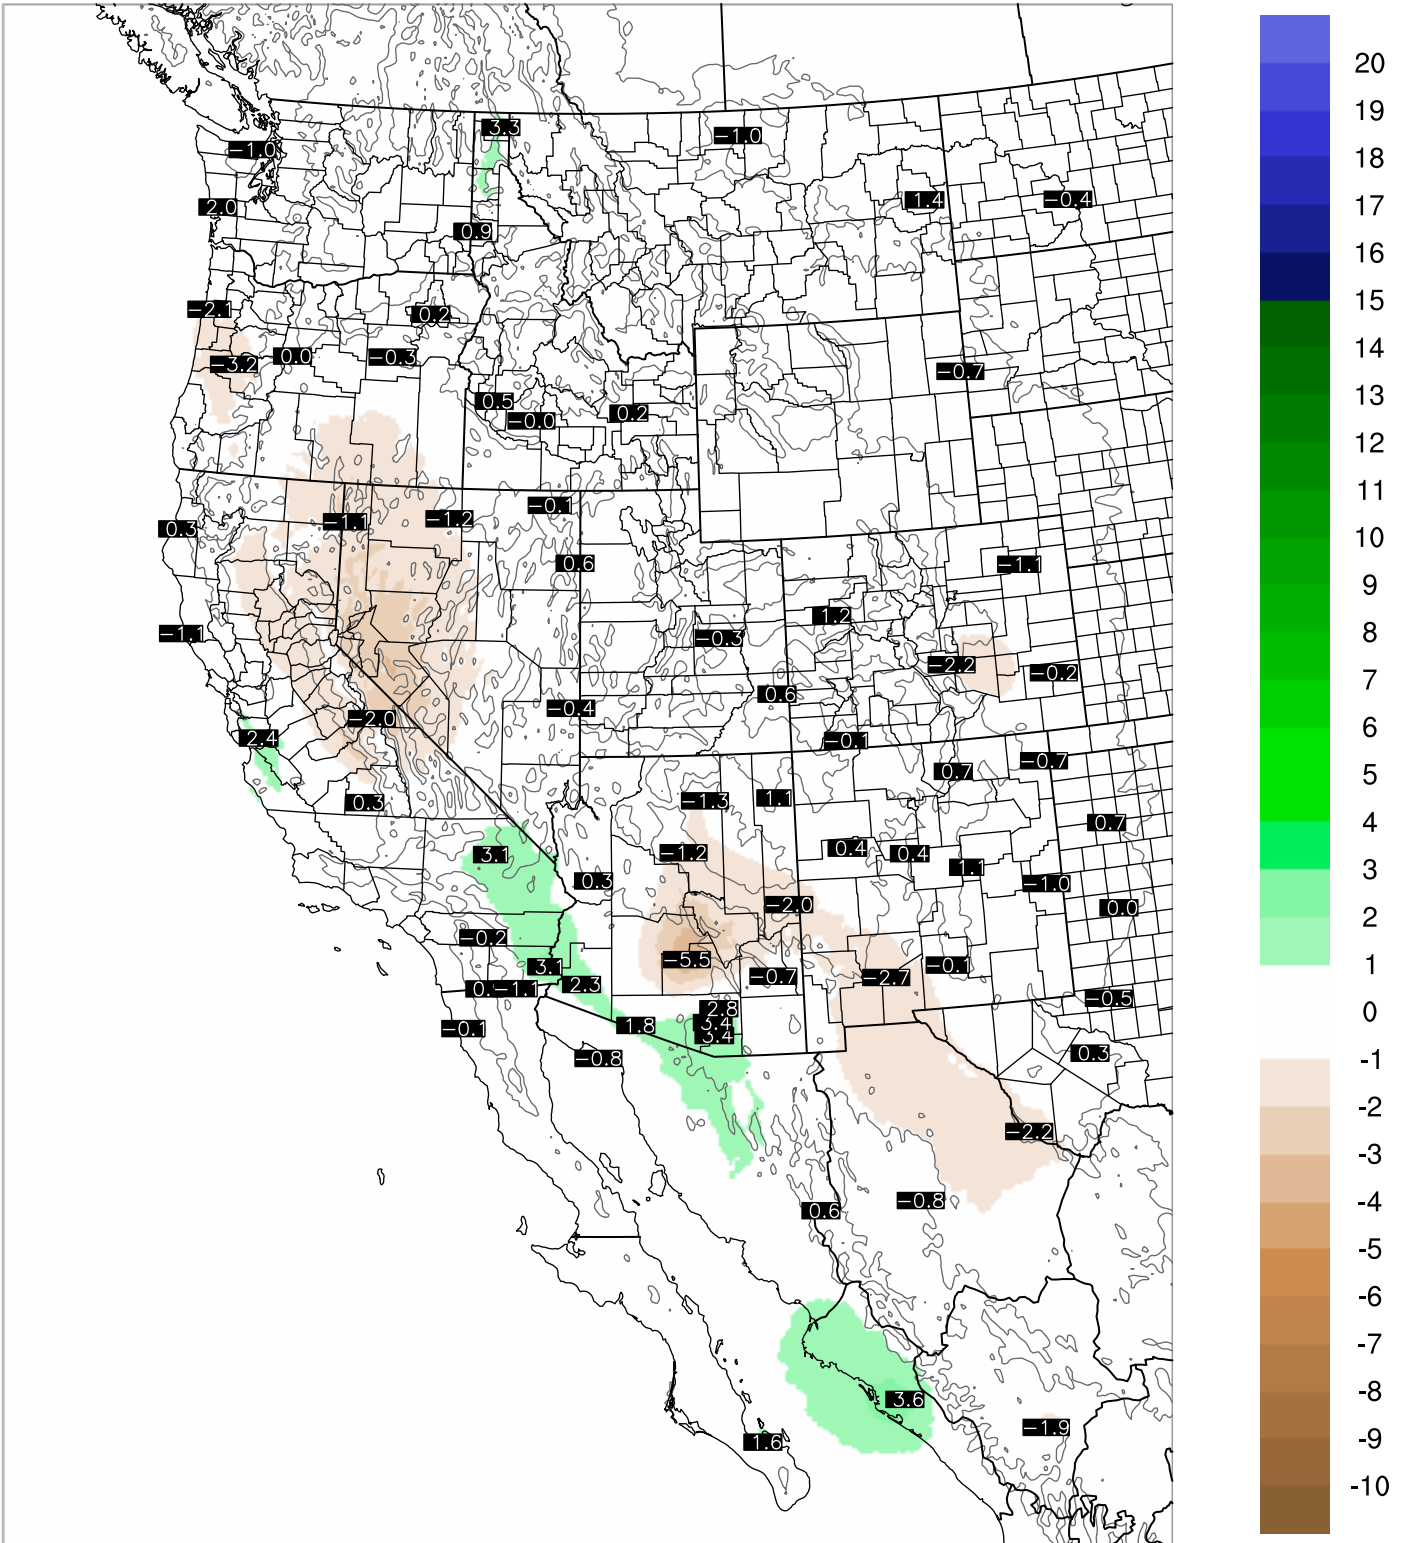

Corrected PWV 23 Sep 2021 11:45 UTC

PWV Error(mm) Obs-Init

Corrected PWV 23 Sep 2021 11:45 UTC

PWV Error(mm) Obs-Init