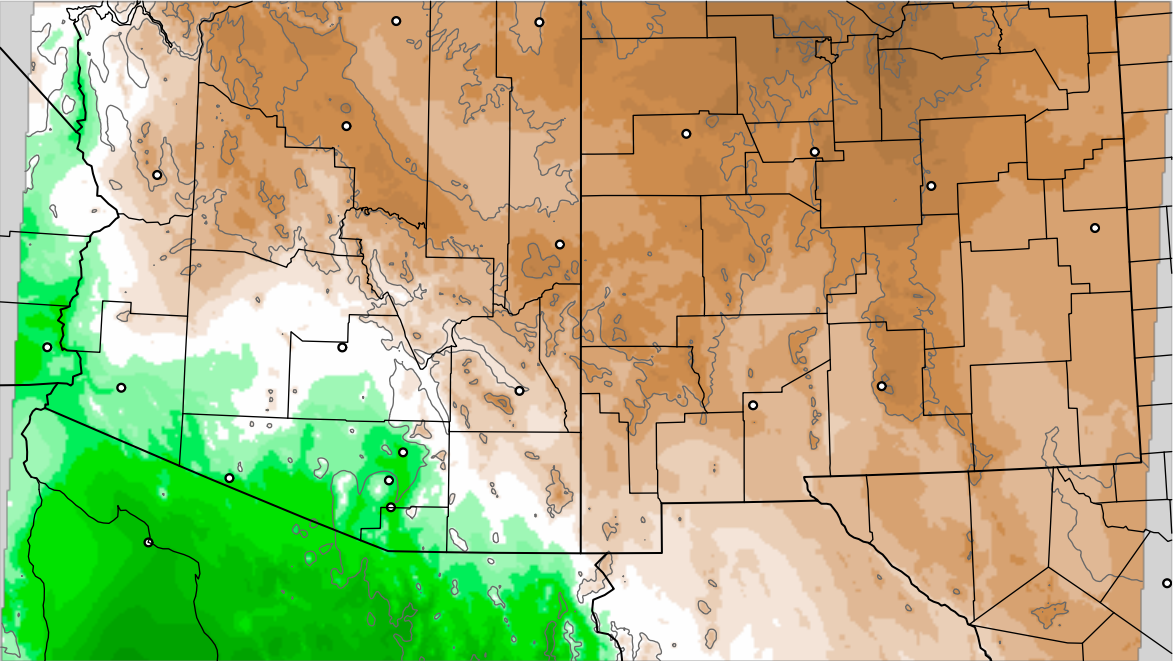

Corrected PWV 23 Sep 2021 11:45 UTC

PWV Error(mm) Obs-Init

Corrected PWV 23 Sep 2021 11:45 UTC

PWV Error(mm) Obs-Init