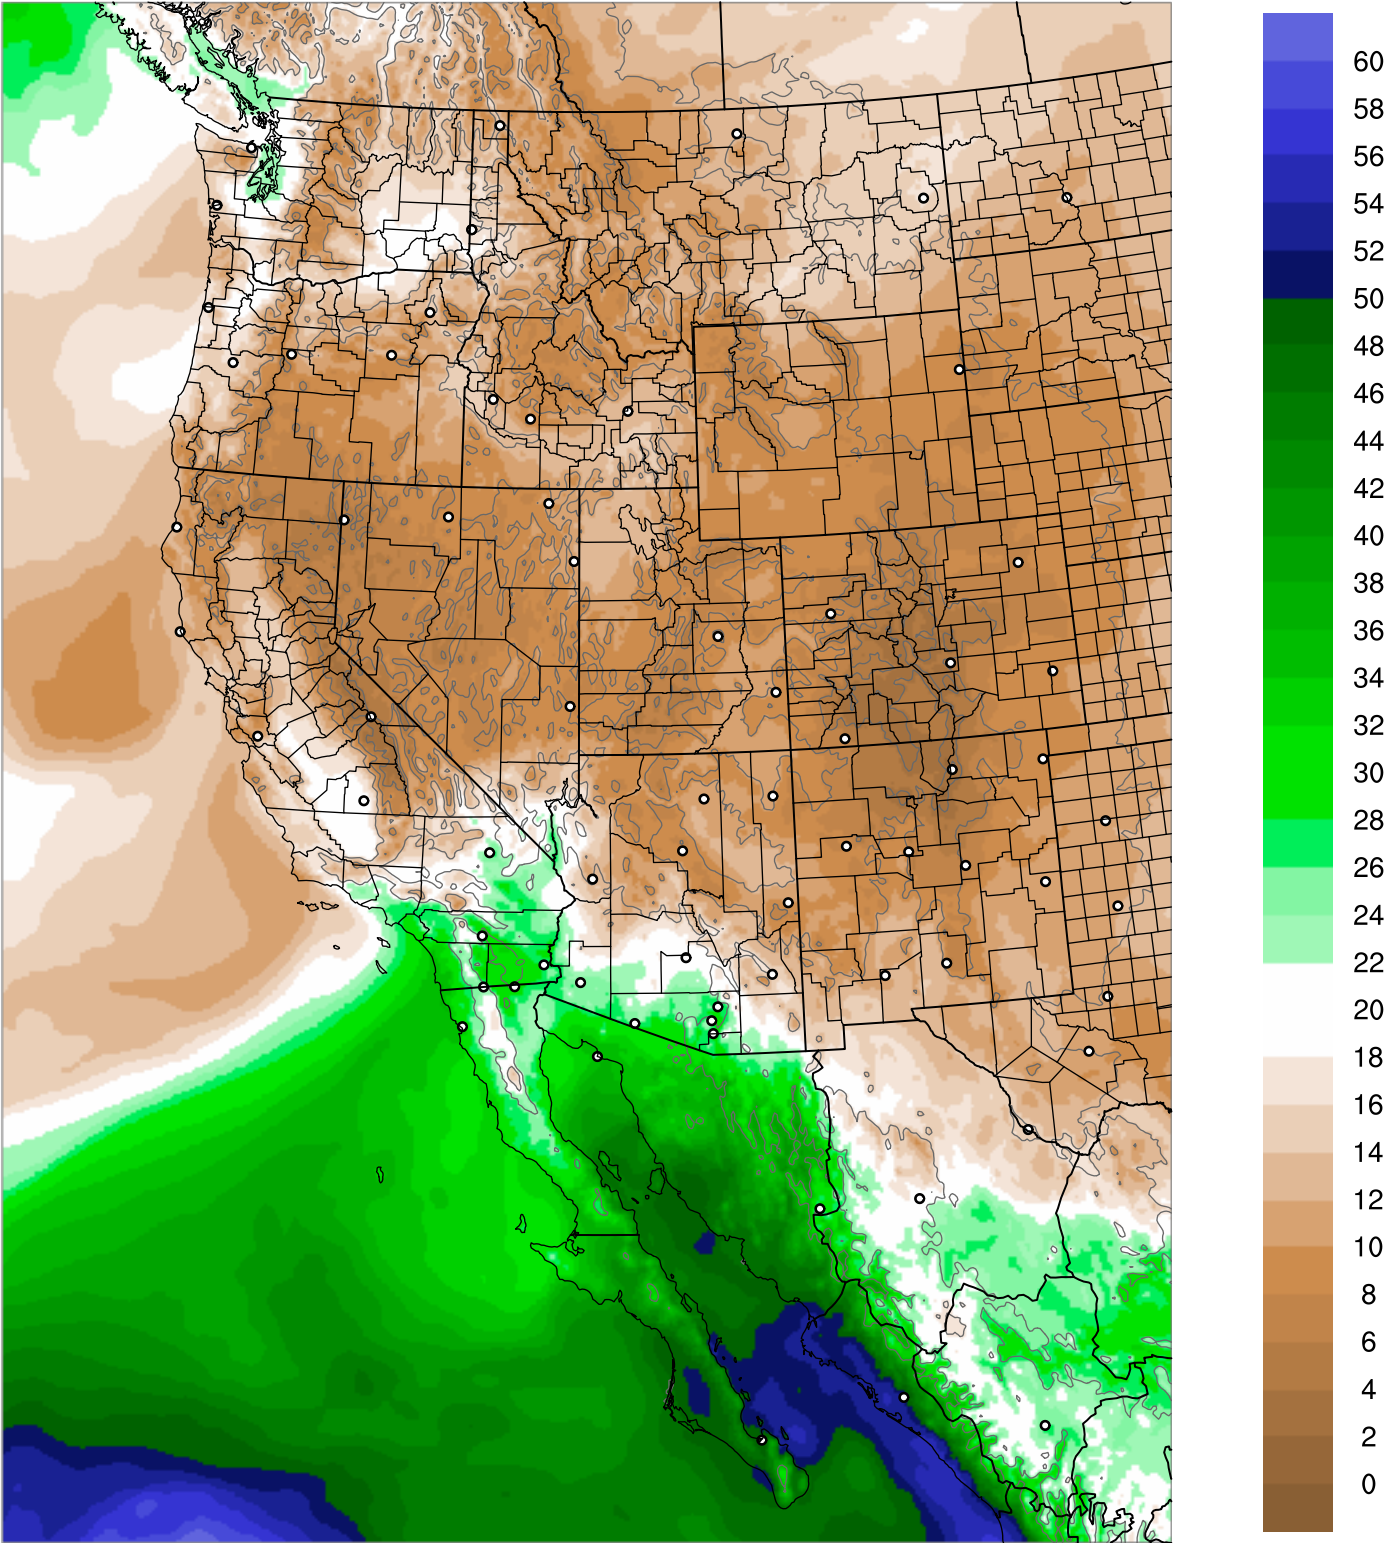

Corrected PWV 23 Sep 2021 11:45 UTC

PWV Error(mm) Obs-Init

Corrected PWV 23 Sep 2021 11:45 UTC

PWV Error(mm) Obs-Init