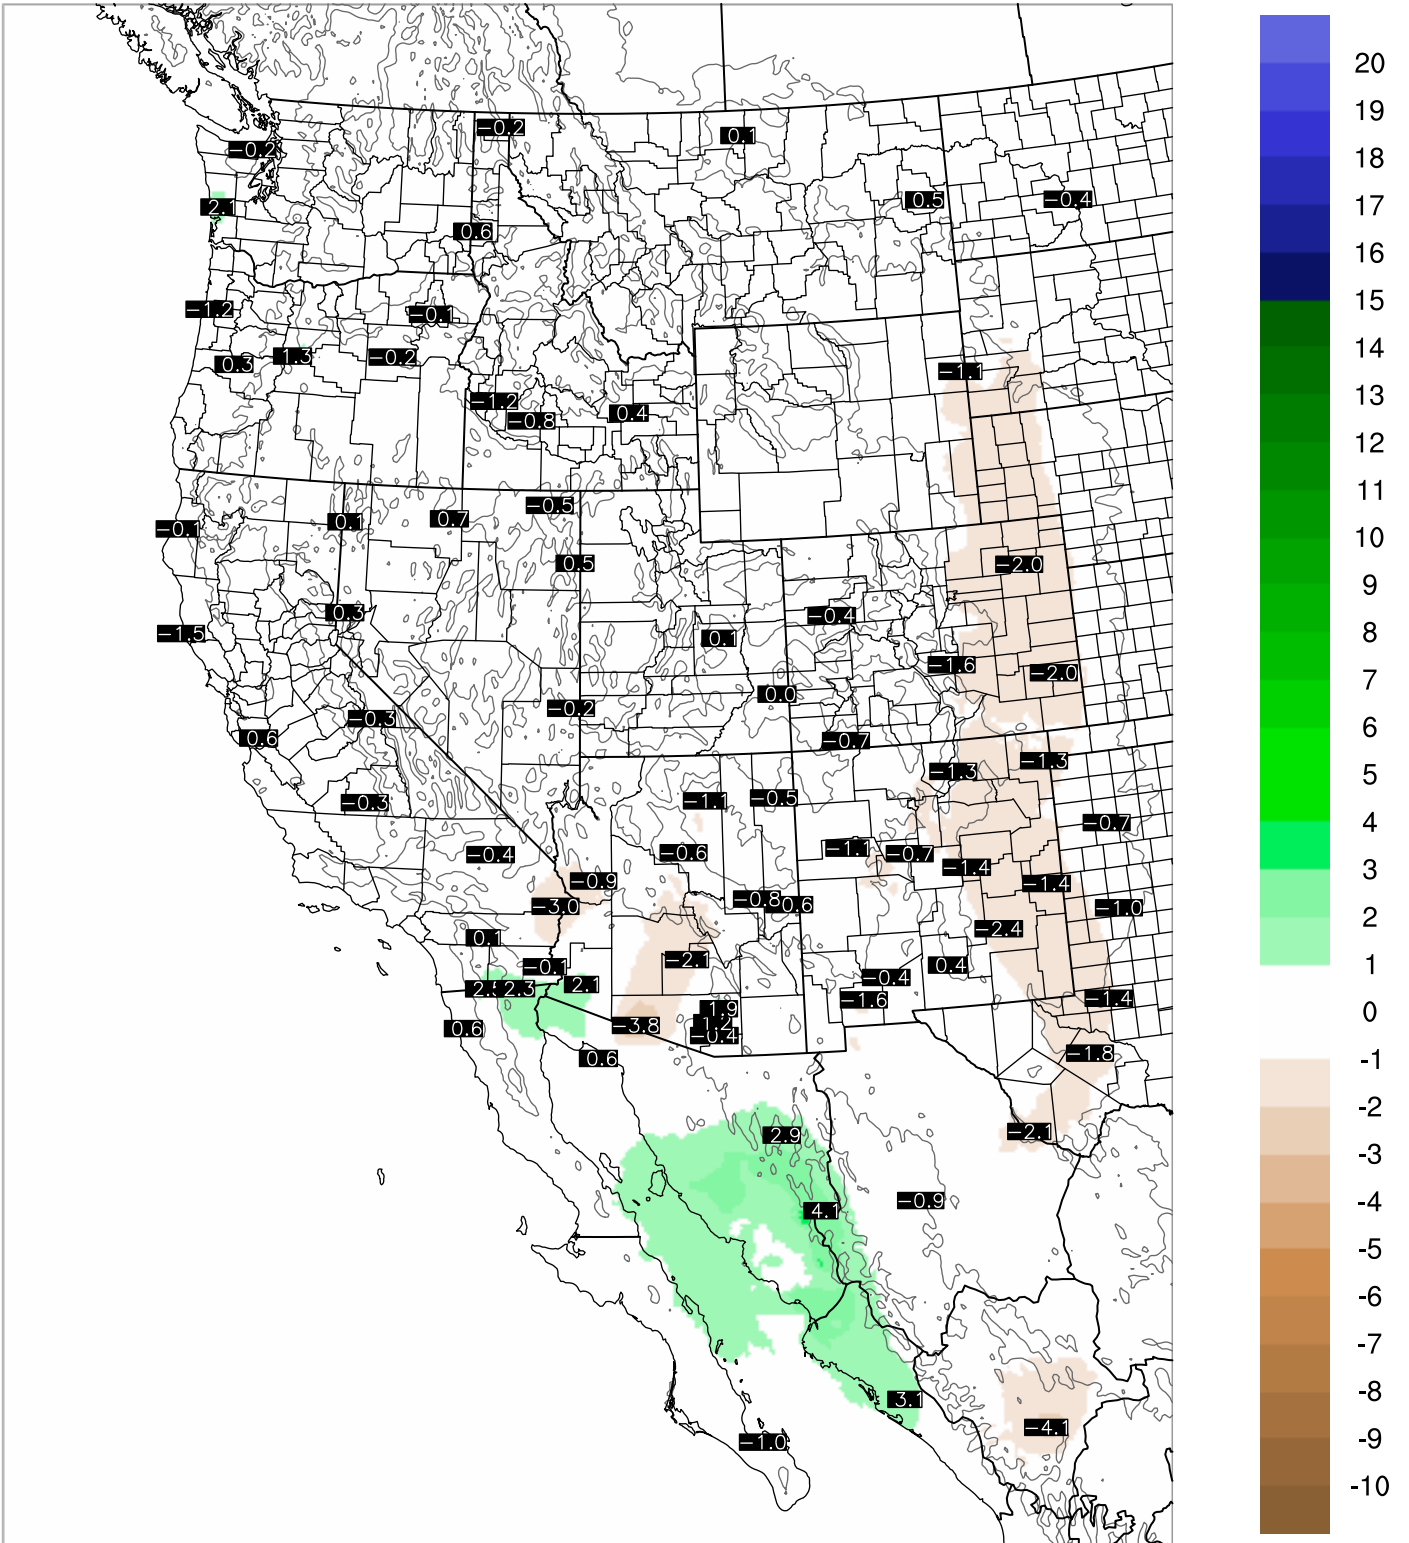

Corrected PWV 21 Sep 2021 11:45 UTC

PWV Error(mm) Obs-Init

Corrected PWV 21 Sep 2021 11:45 UTC

PWV Error(mm) Obs-Init