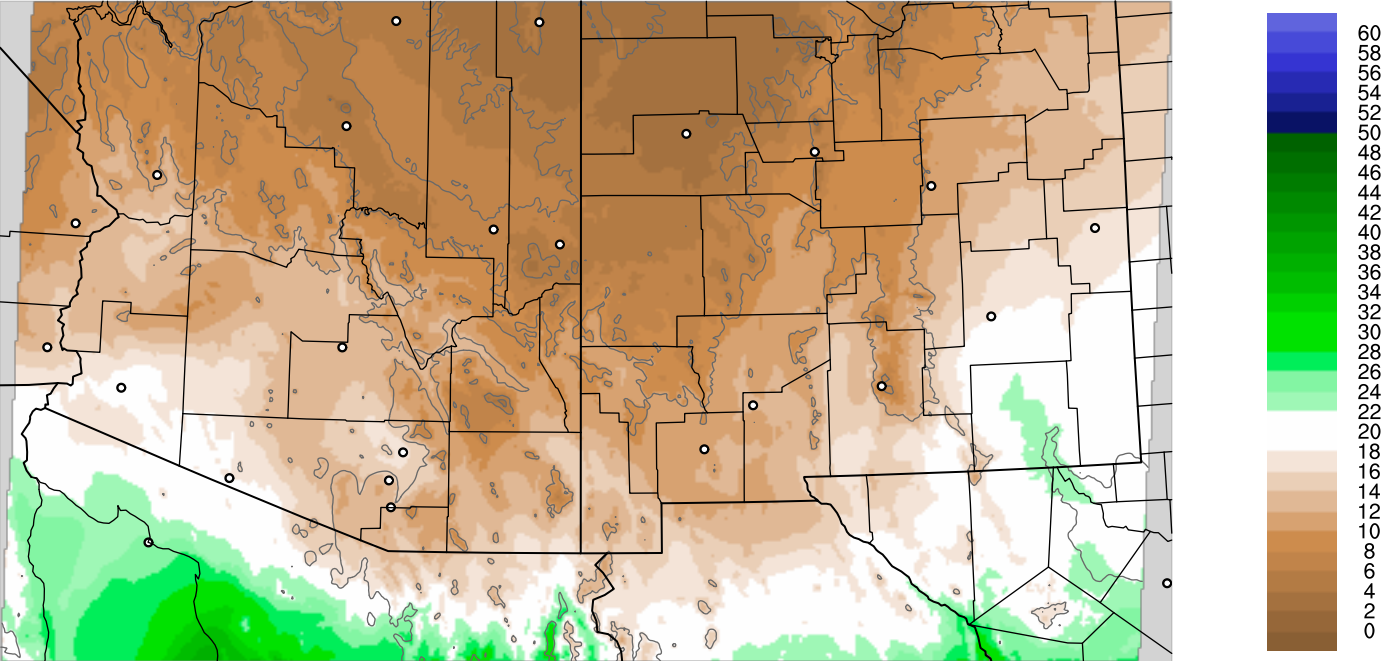

Corrected PWV 21 Sep 2021 11:45 UTC

PWV Error(mm) Obs-Init

Corrected PWV 21 Sep 2021 11:45 UTC

PWV Error(mm) Obs-Init