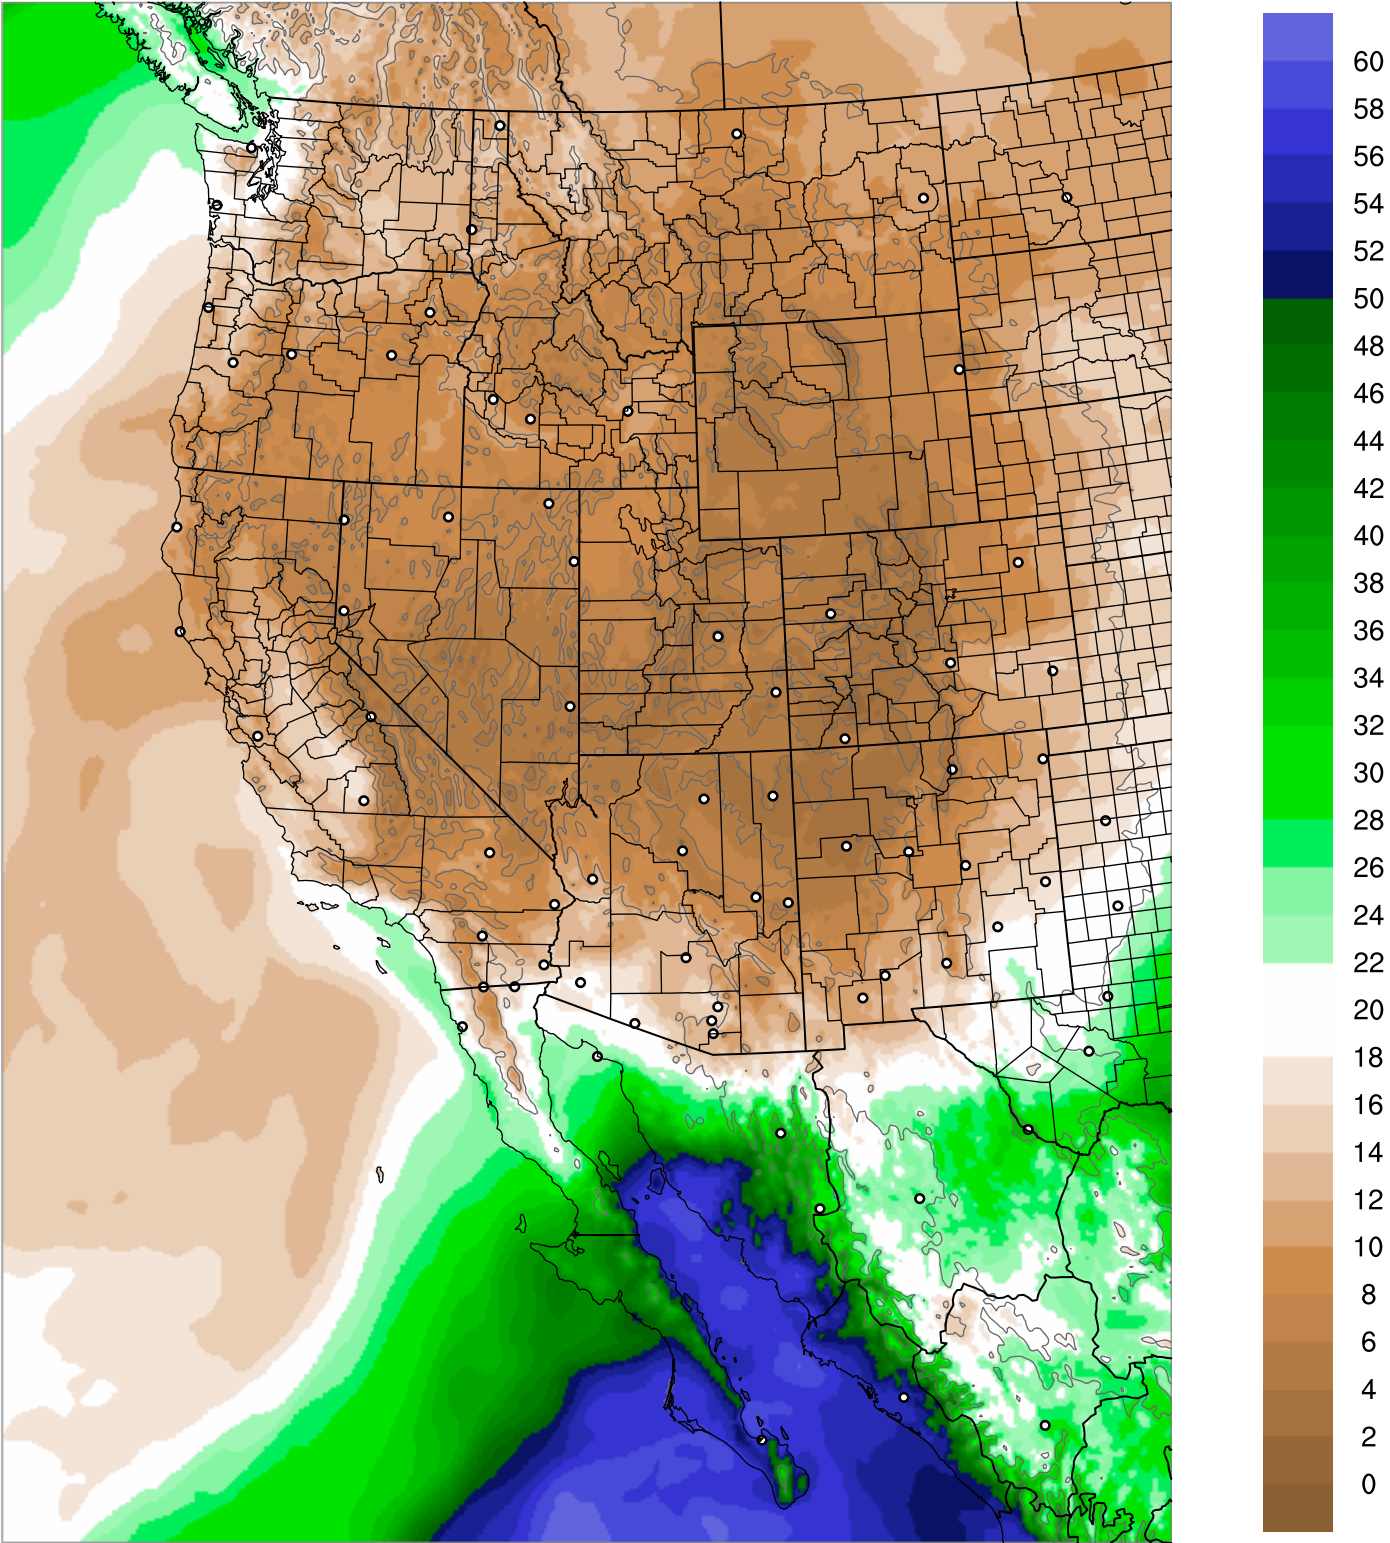

Corrected PWV 21 Sep 2021 11:45 UTC

PWV Error(mm) Obs-Init

Corrected PWV 21 Sep 2021 11:45 UTC

PWV Error(mm) Obs-Init