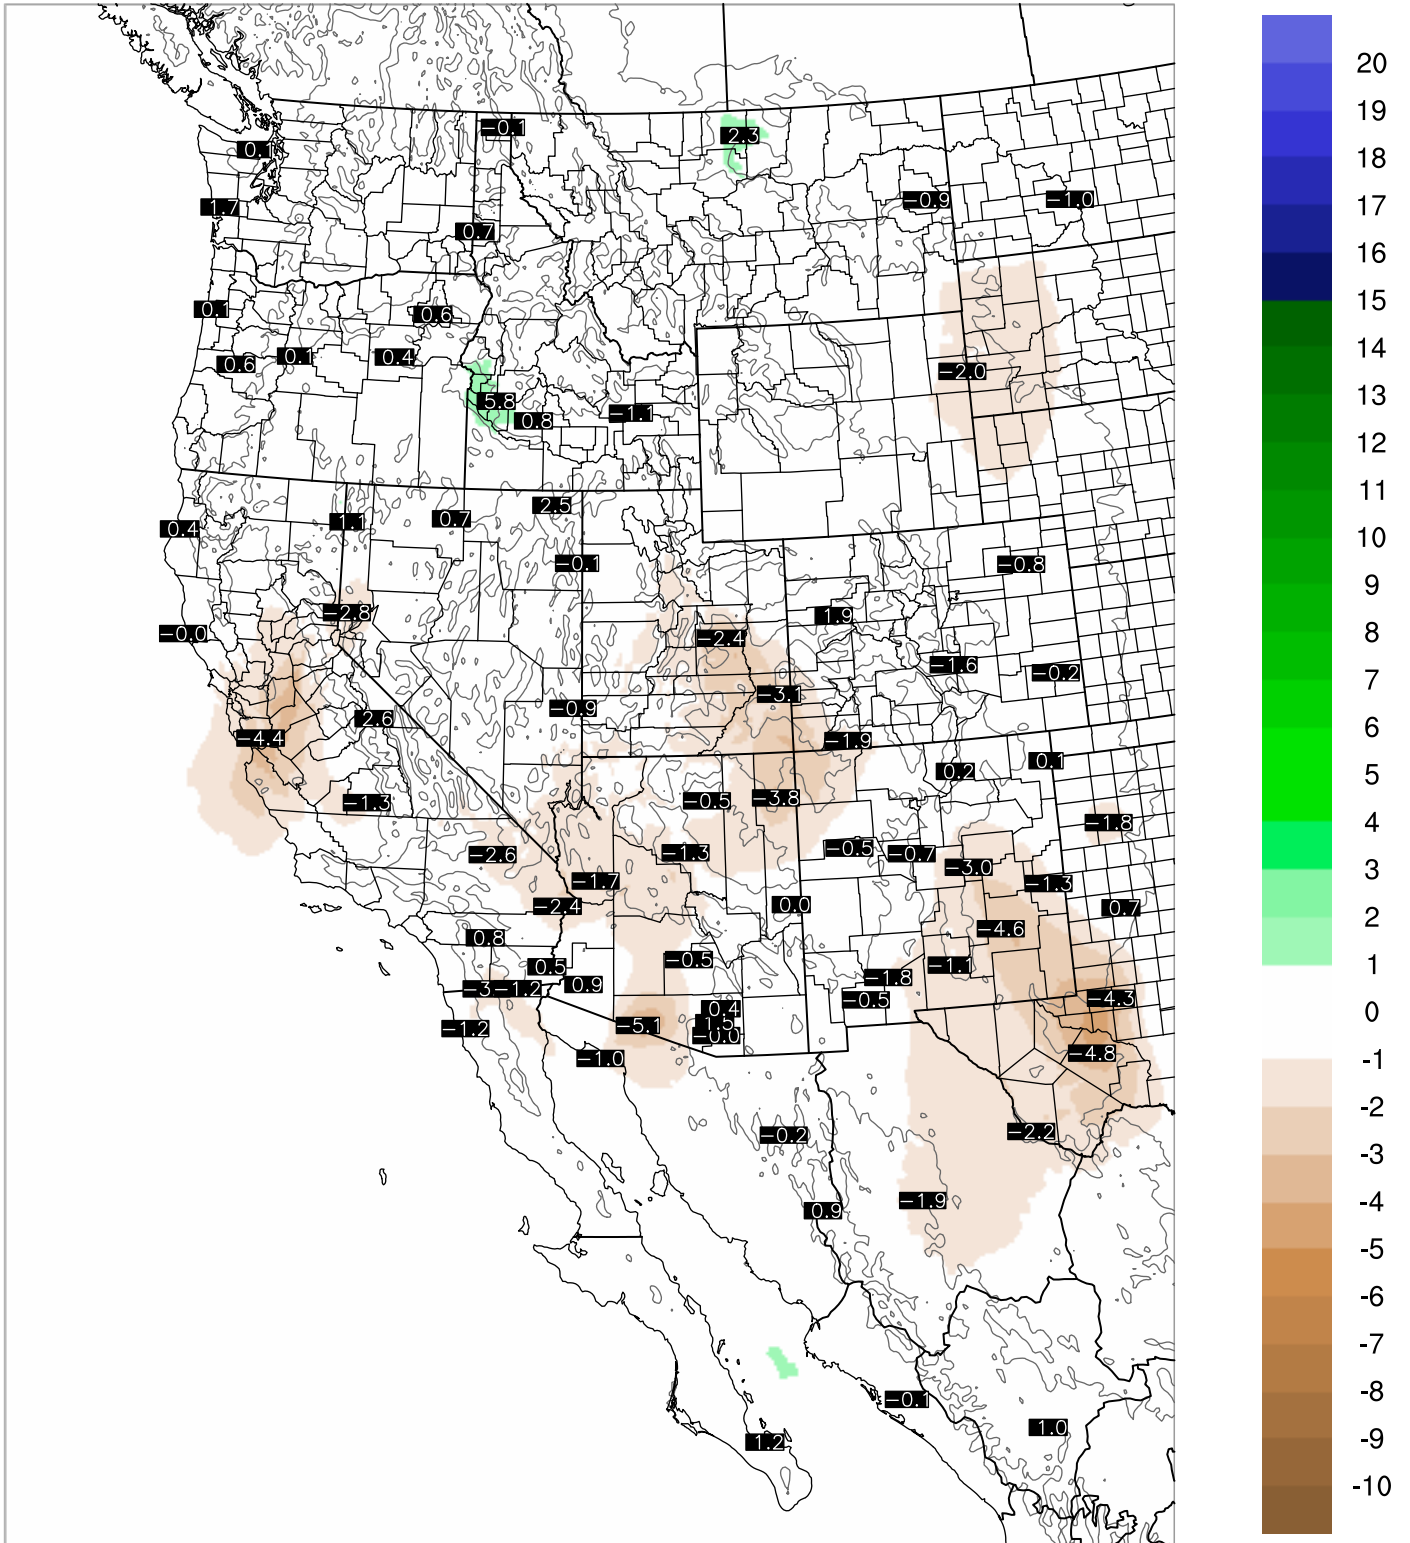

# Corrected PWV 19 Sep 2021 11:45 UTC

# PWV Error(mm) Obs-Init

Corrected PWV 19 Sep 2021 11:45 UTC

PWV Error(mm) Obs-Init