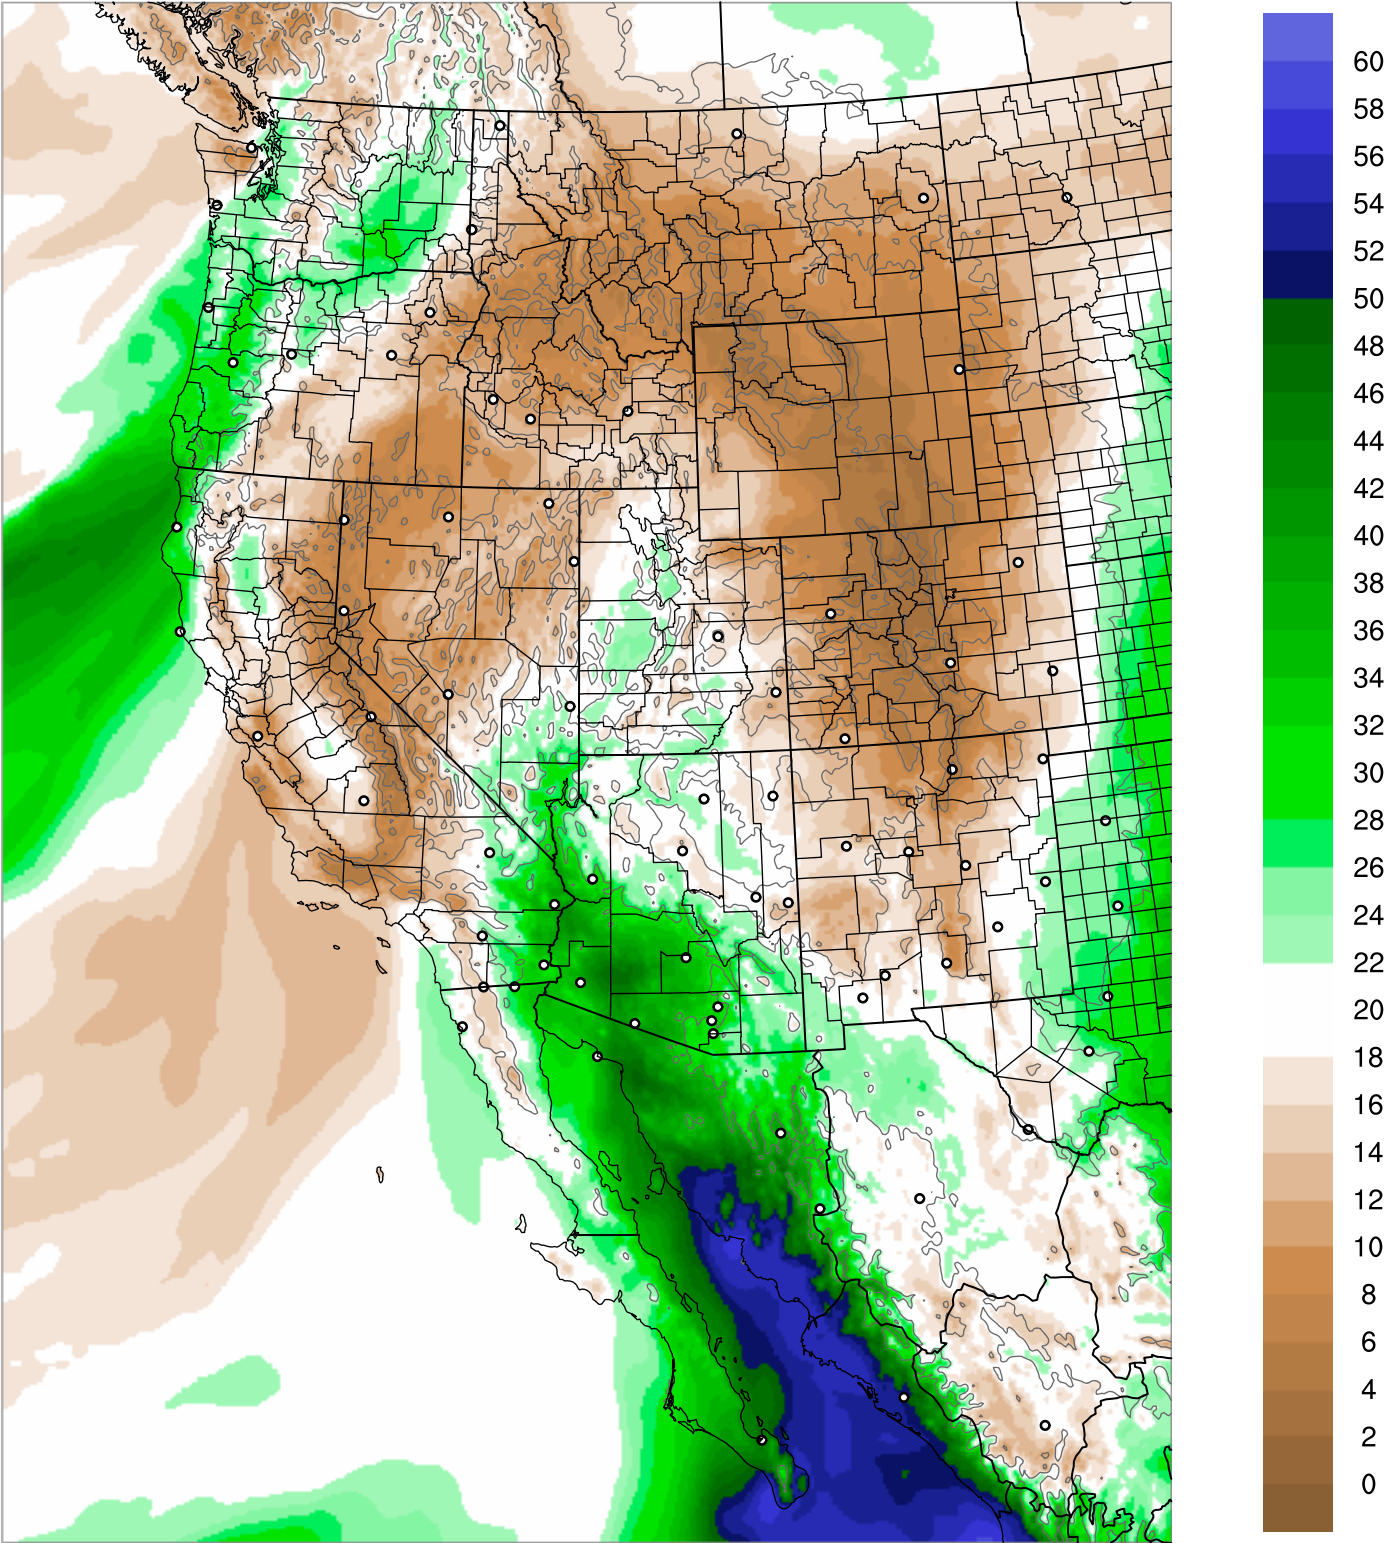

Corrected PWV 18 Sep 2021 11:45 UTC

PWV Error(mm) Obs-Init

Corrected PWV 18 Sep 2021 11:45 UTC

PWV Error(mm) Obs-Init