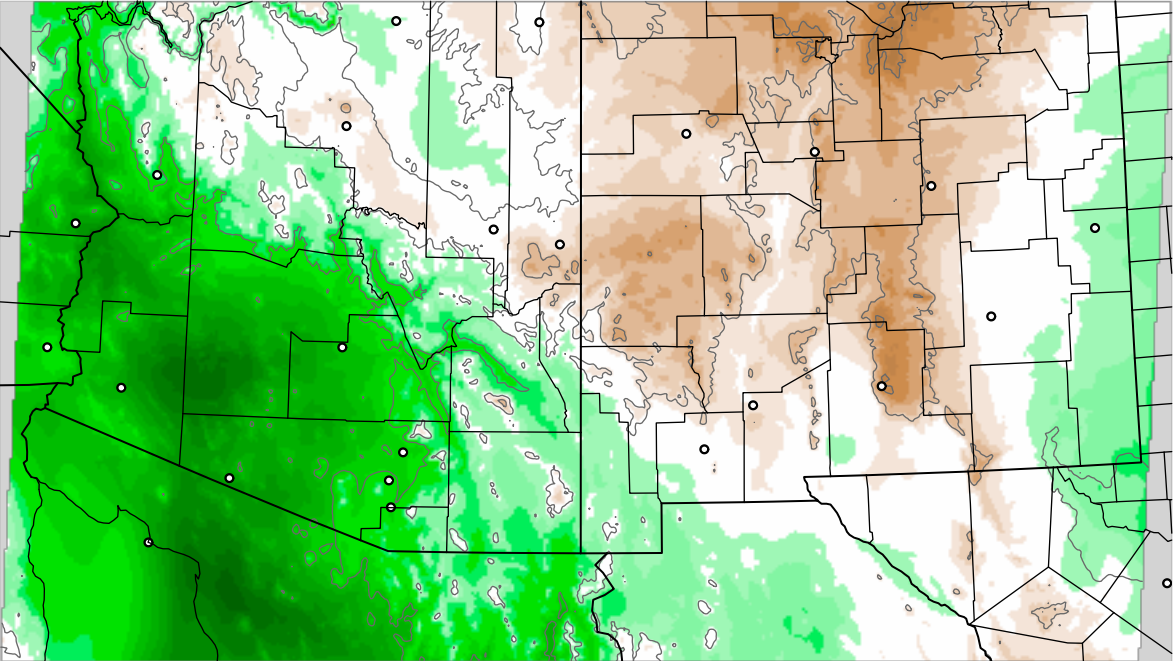

Corrected PWV 18 Sep 2021 11:45 UTC

PWV Error(mm) Obs-Init

Corrected PWV 18 Sep 2021 11:45 UTC

PWV Error(mm) Obs-Init