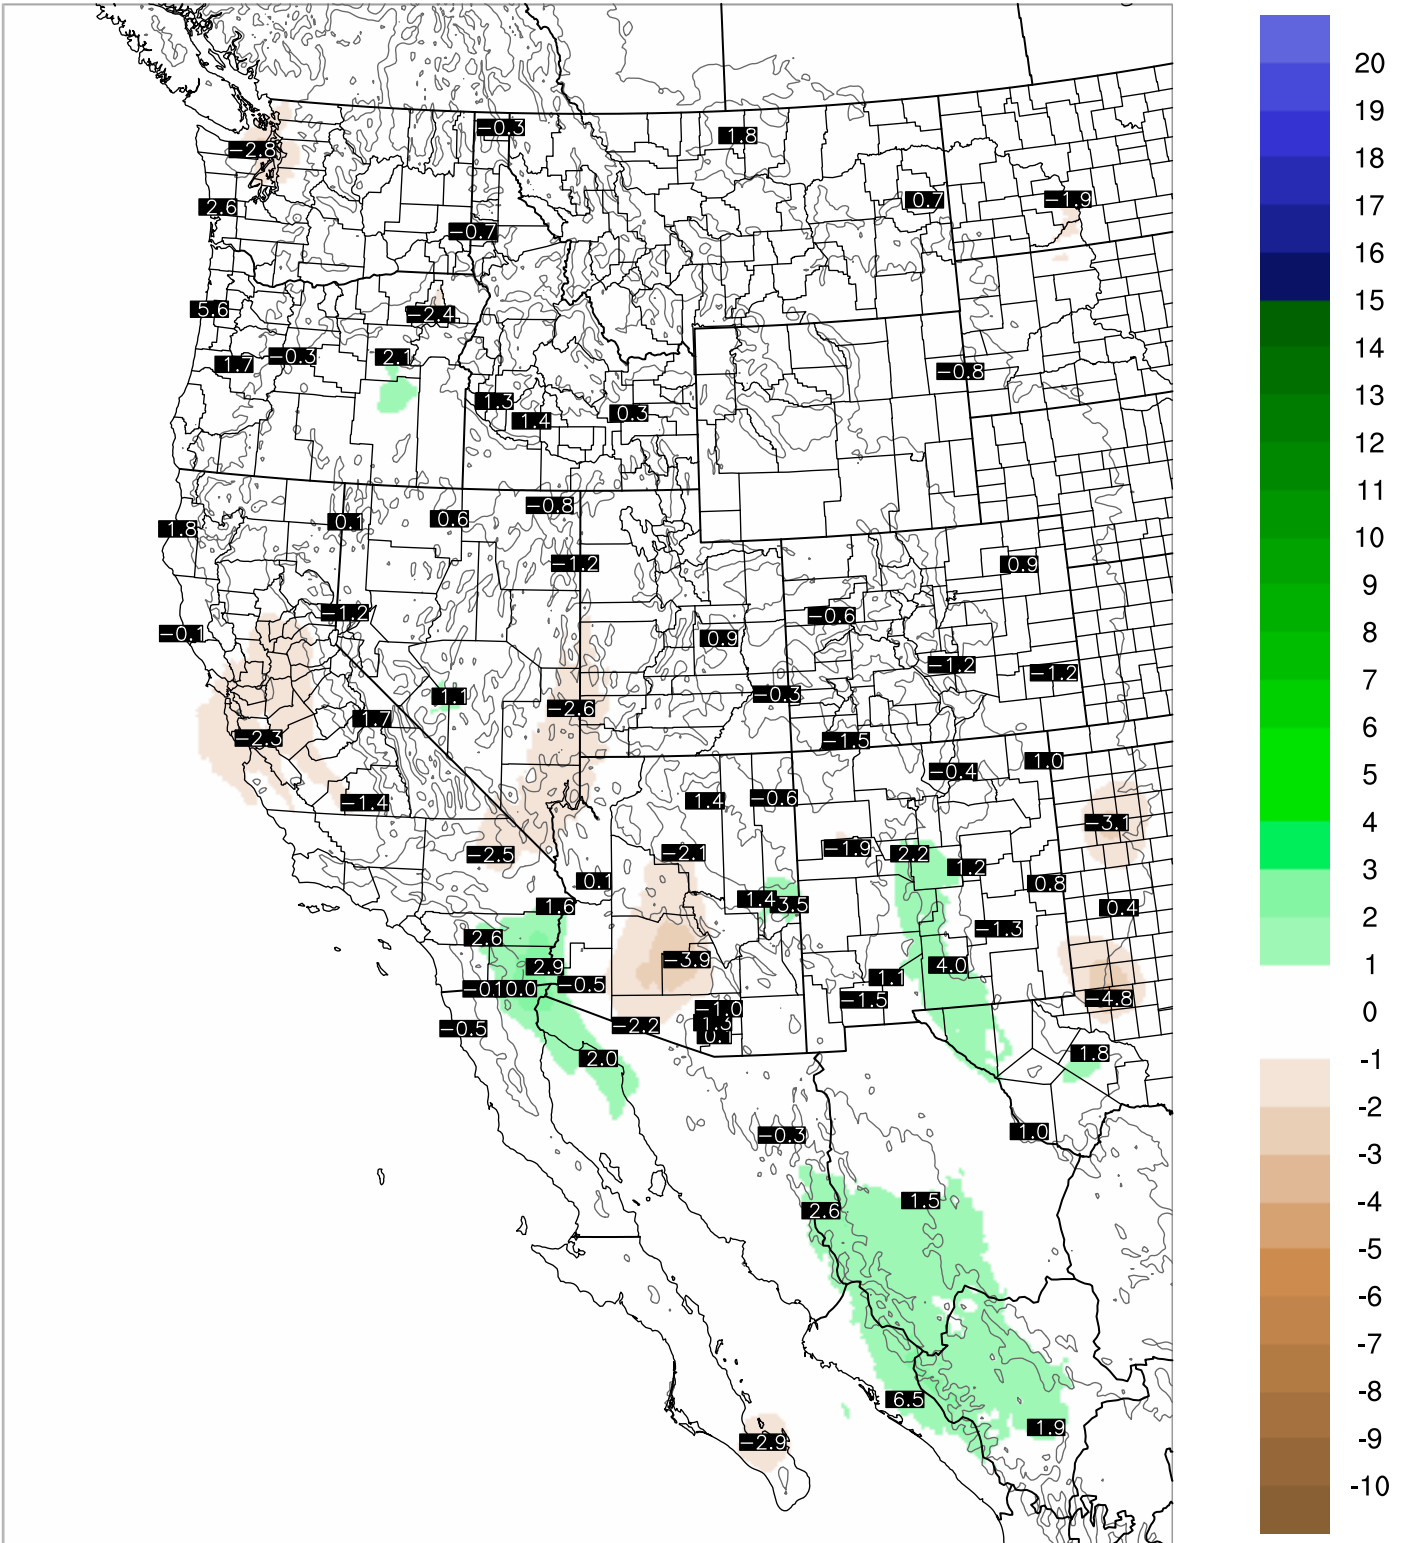

Corrected PWV 18 Sep 2021 11:45 UTC

PWV Error(mm) Obs-Init

Corrected PWV 18 Sep 2021 11:45 UTC

PWV Error(mm) Obs-Init