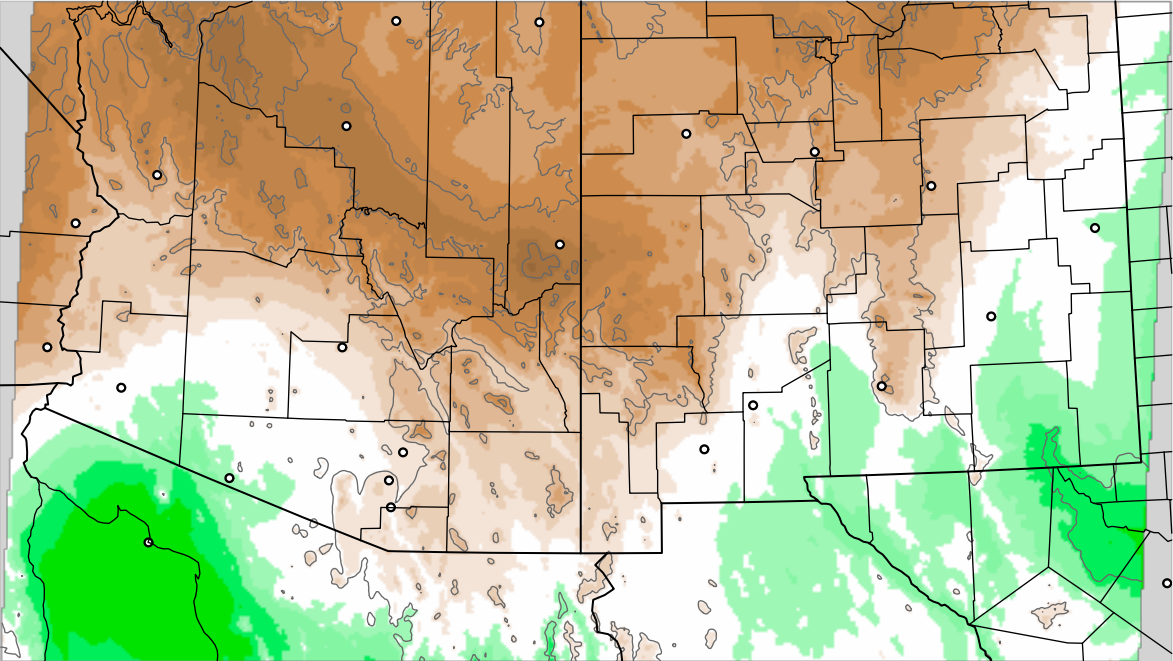

Corrected PWV 16 Sep 2021 11:45 UTC

PWV Error(mm) Obs-Init

Corrected PWV 16 Sep 2021 11:45 UTC

PWV Error(mm) Obs-Init