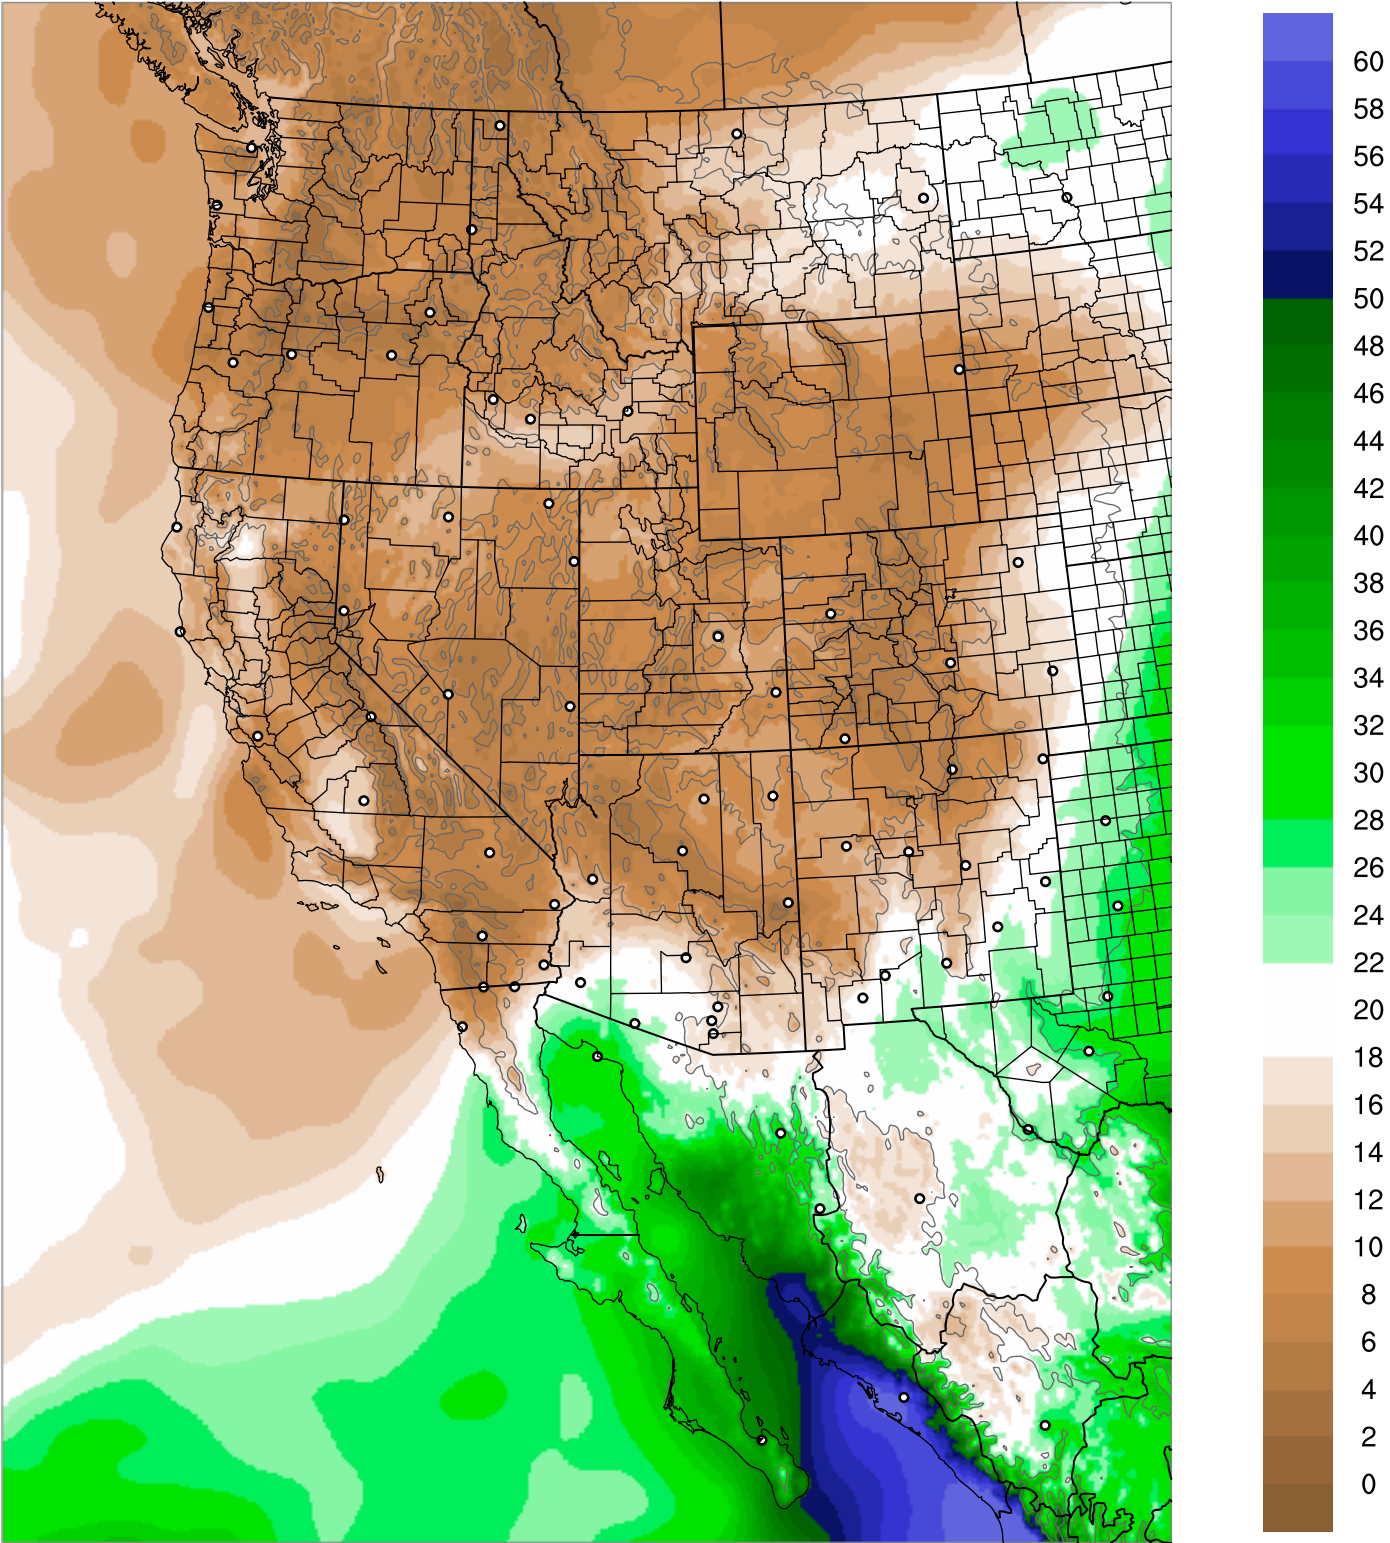

Corrected PWV 16 Sep 2021 11:45 UTC

PWV Error(mm) Obs-Init

Corrected PWV 16 Sep 2021 11:45 UTC

PWV Error(mm) Obs-Init