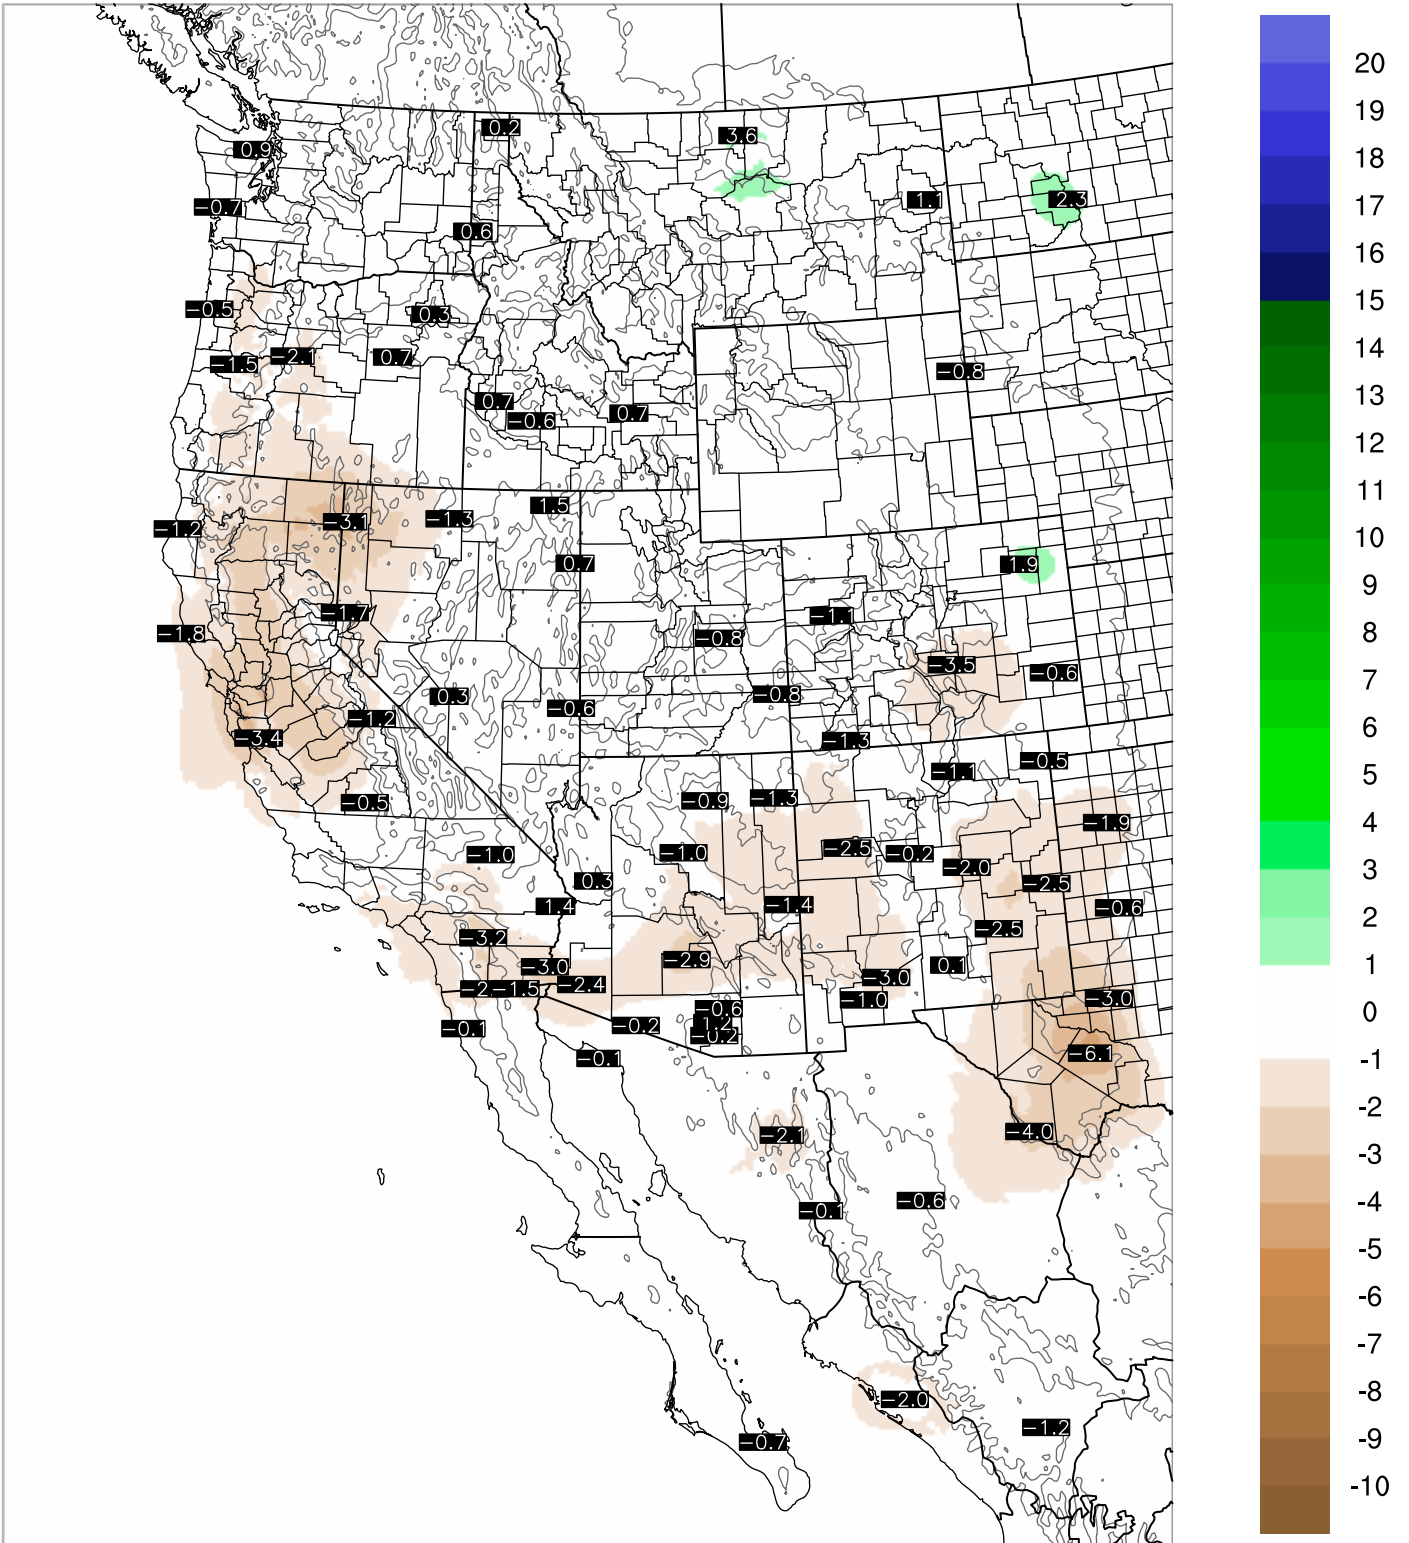

Corrected PWV 16 Sep 2021 11:45 UTC

PWV Error(mm) Obs-Init

Corrected PWV 16 Sep 2021 11:45 UTC

PWV Error(mm) Obs-Init