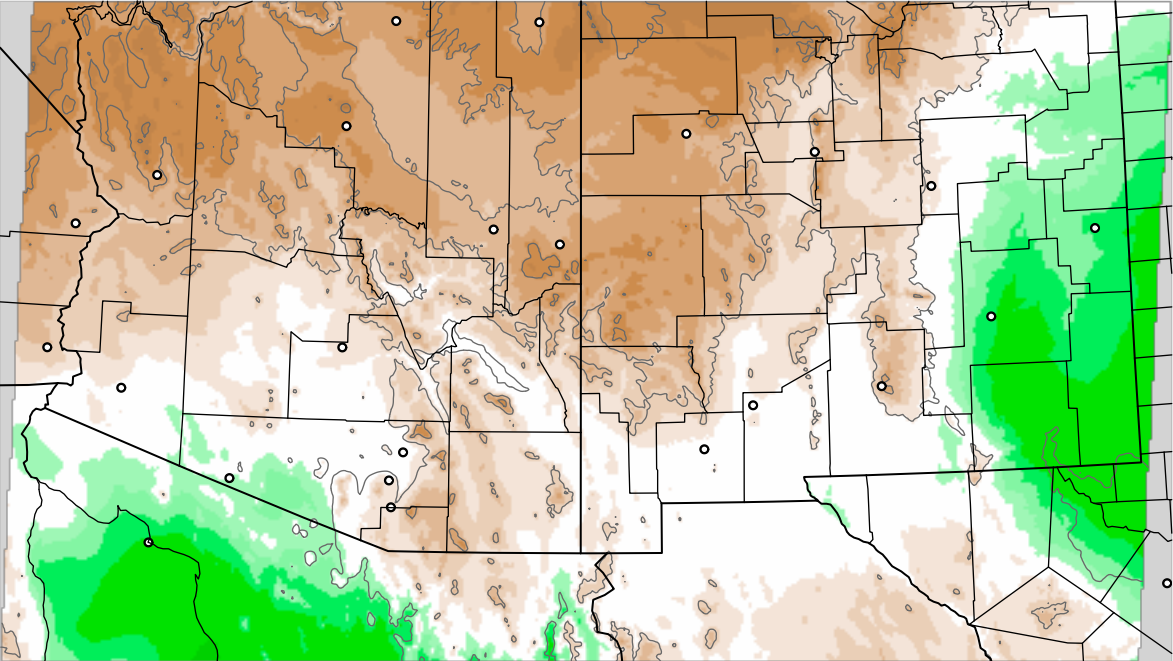

Corrected PWV 15 Sep 2021 11:45 UTC

PWV Error(mm) Obs-Init

Corrected PWV 15 Sep 2021 11:45 UTC

PWV Error(mm) Obs-Init