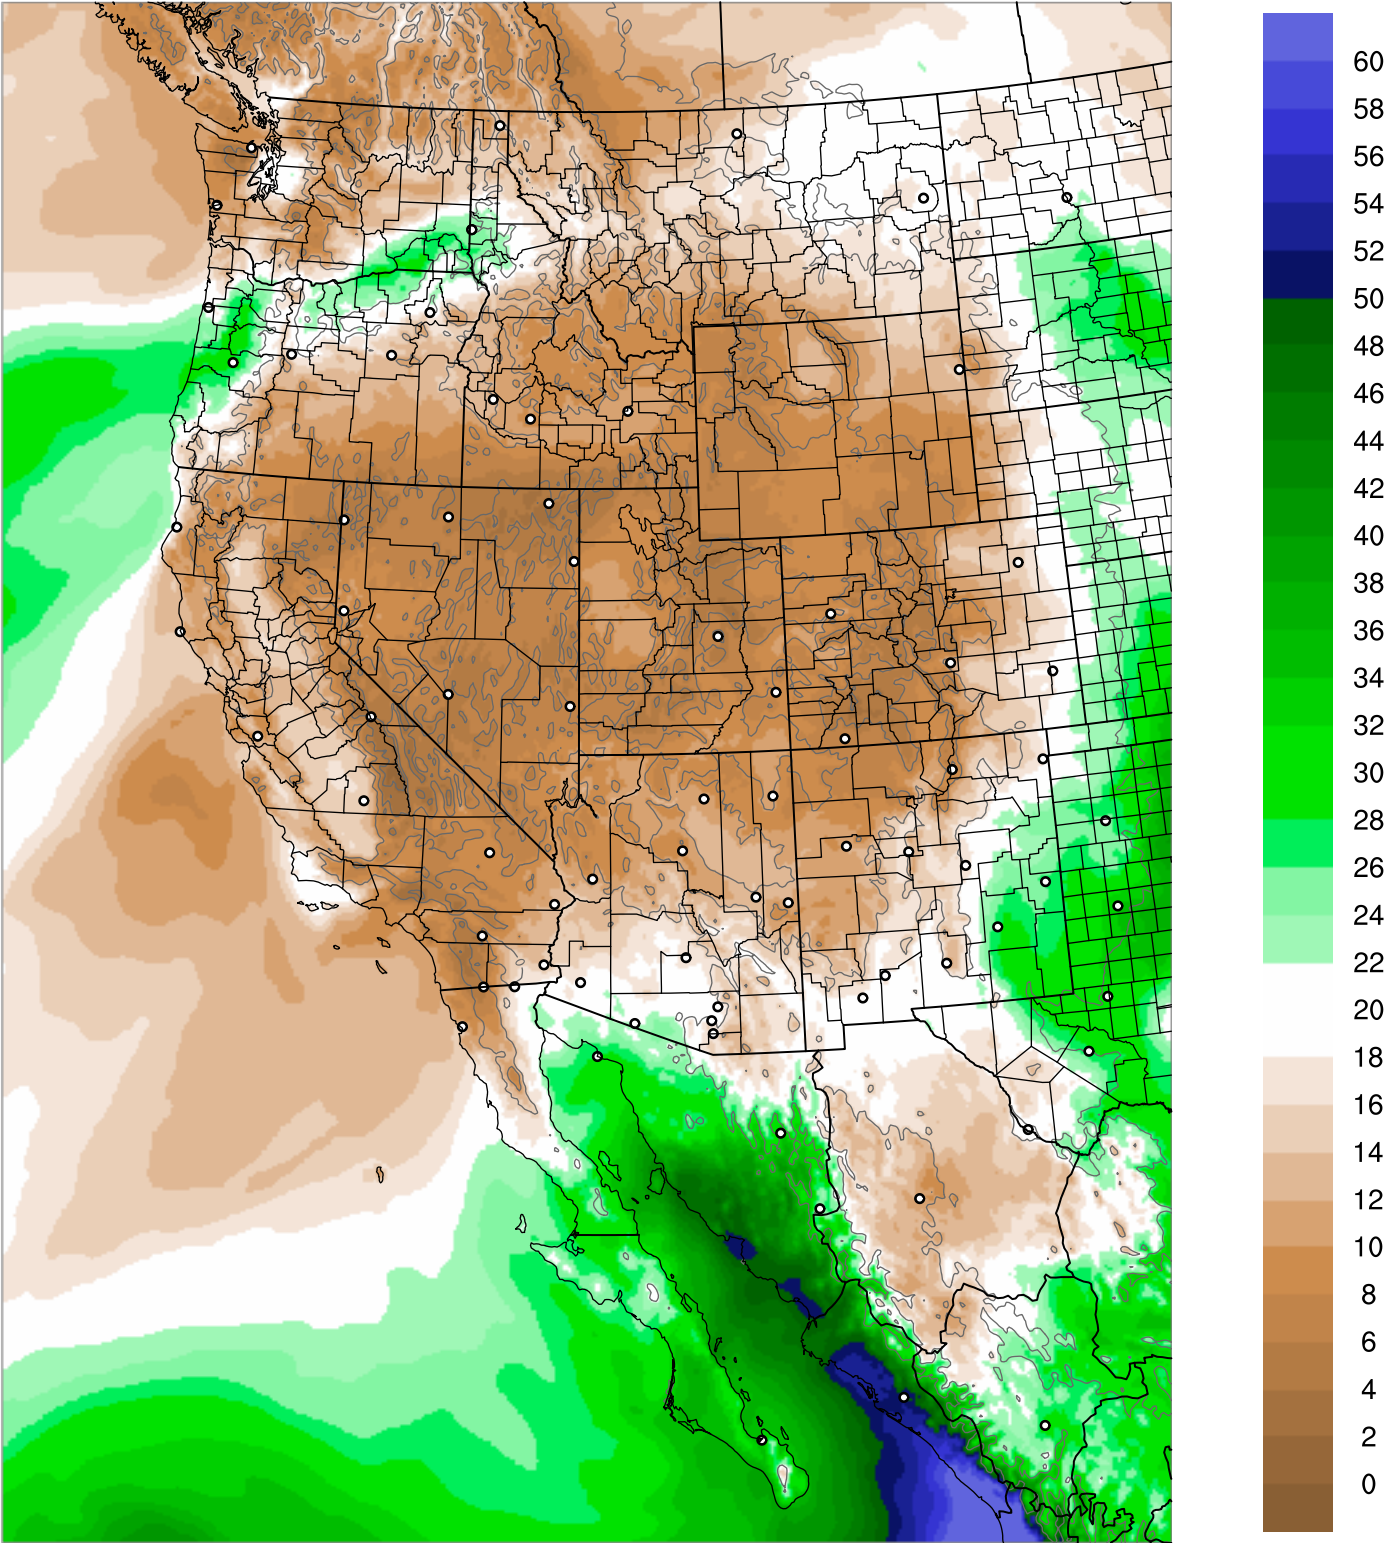

Corrected PWV 15 Sep 2021 11:45 UTC

PWV Error(mm) Obs-Init

Corrected PWV 15 Sep 2021 11:45 UTC

PWV Error(mm) Obs-Init