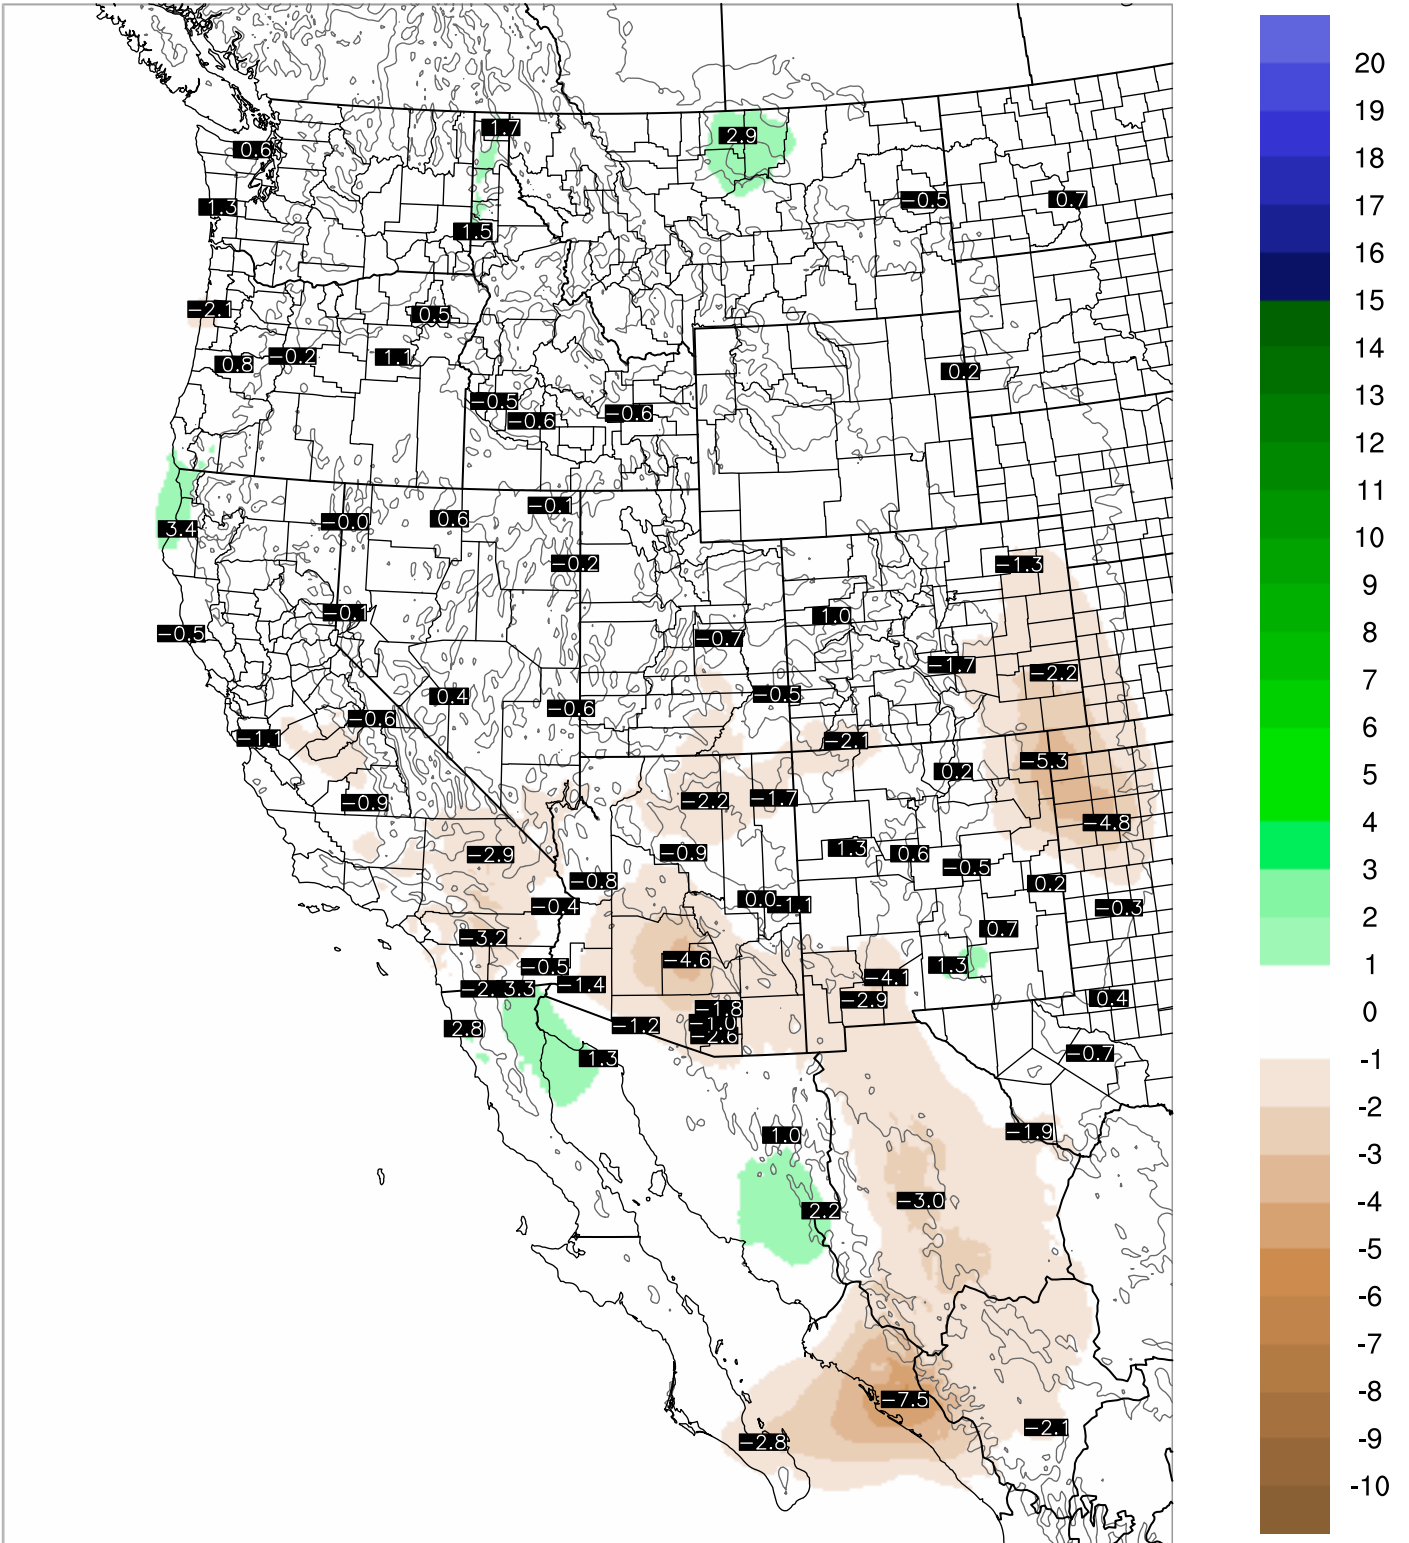

Corrected PWV 15 Sep 2021 11:45 UTC

PWV Error(mm) Obs-Init

Corrected PWV 15 Sep 2021 11:45 UTC

PWV Error(mm) Obs-Init