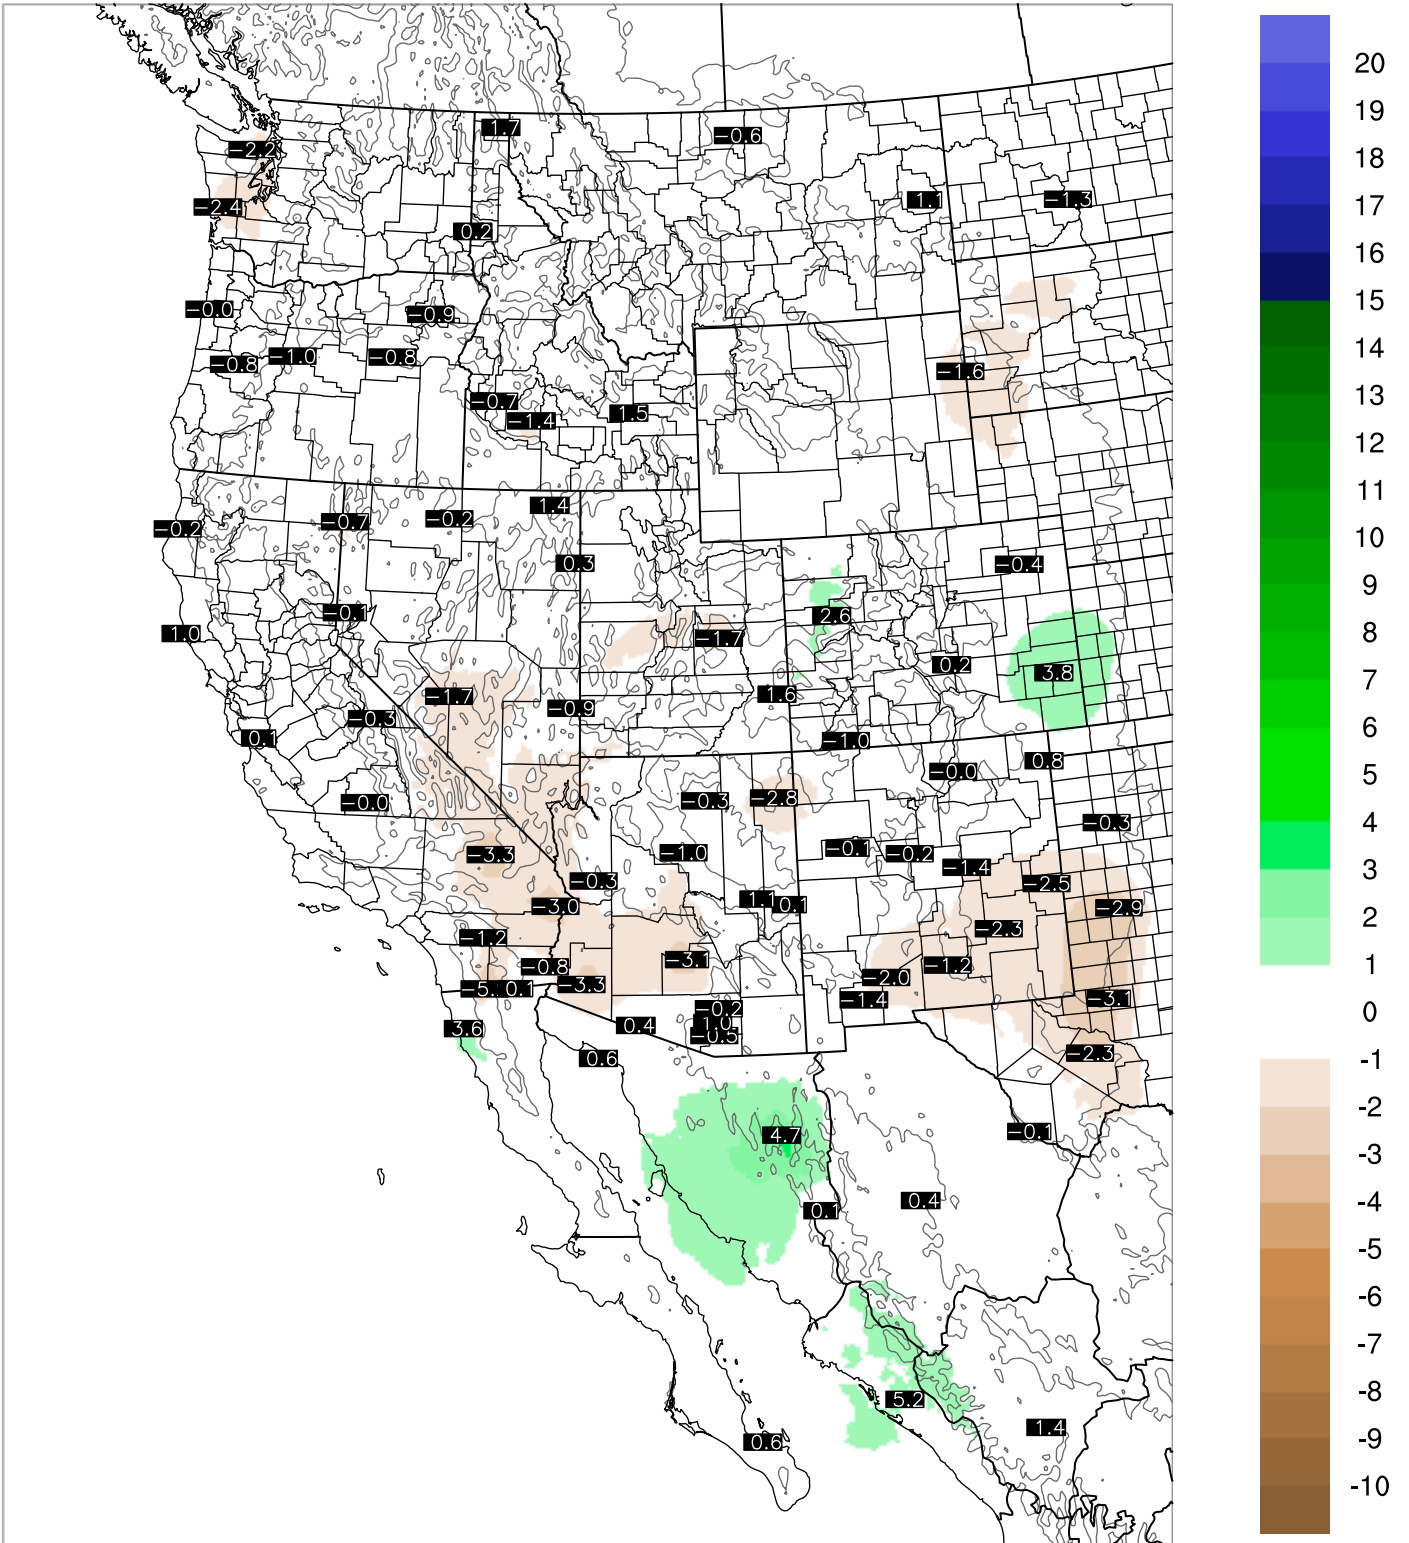

Corrected PWV 14 Sep 2021 11:45 UTC

PWV Error(mm) Obs-Init

Corrected PWV 14 Sep 2021 11:45 UTC

PWV Error(mm) Obs-Init