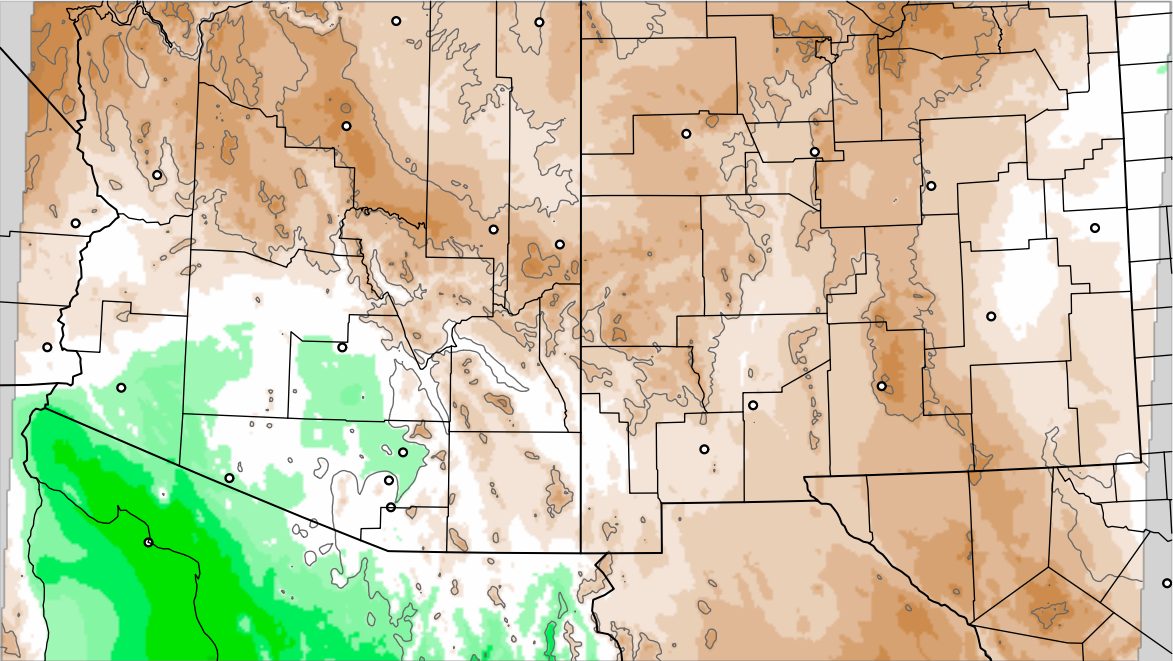

Corrected PWV 14 Sep 2021 11:45 UTC

PWV Error(mm) Obs-Init

Corrected PWV 14 Sep 2021 11:45 UTC

PWV Error(mm) Obs-Init