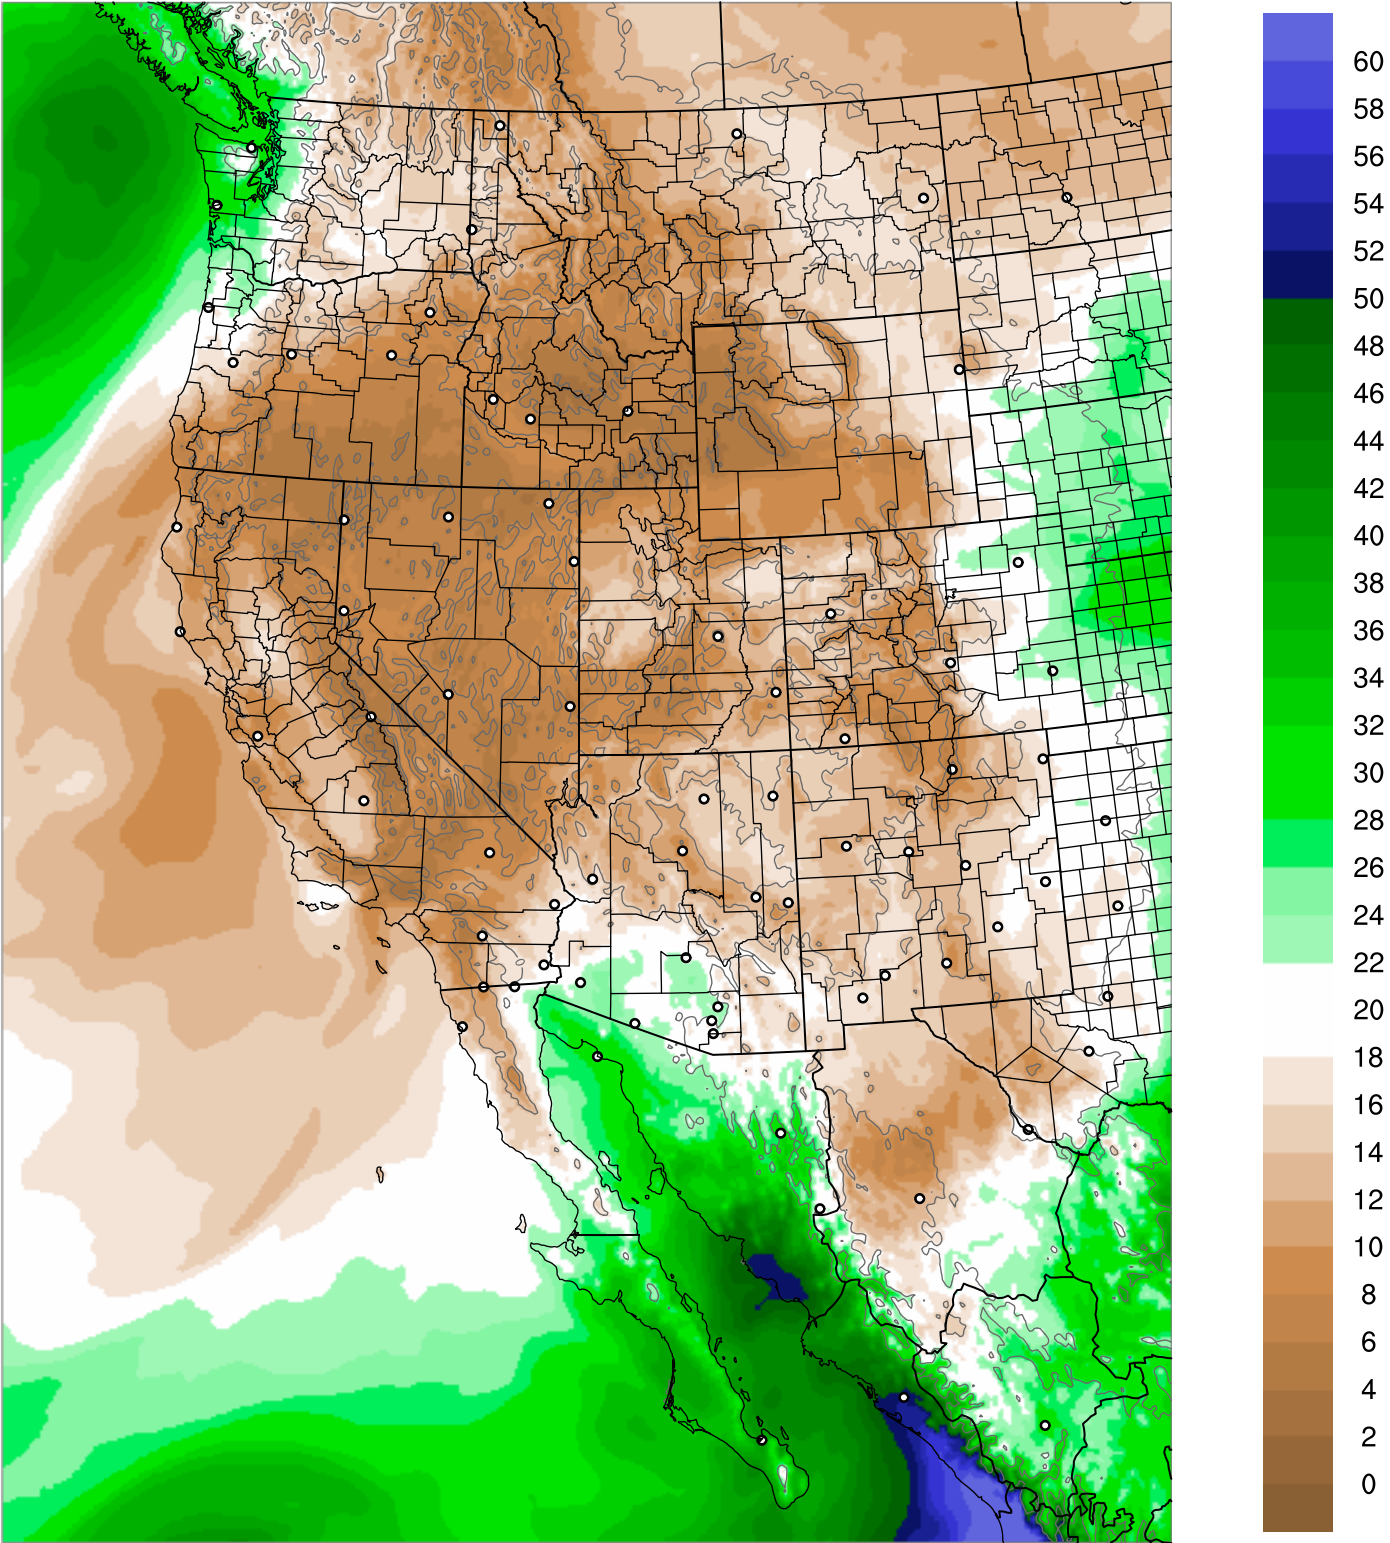

Corrected PWV 14 Sep 2021 11:45 UTC

PWV Error(mm) Obs-Init

Corrected PWV 14 Sep 2021 11:45 UTC

PWV Error(mm) Obs-Init