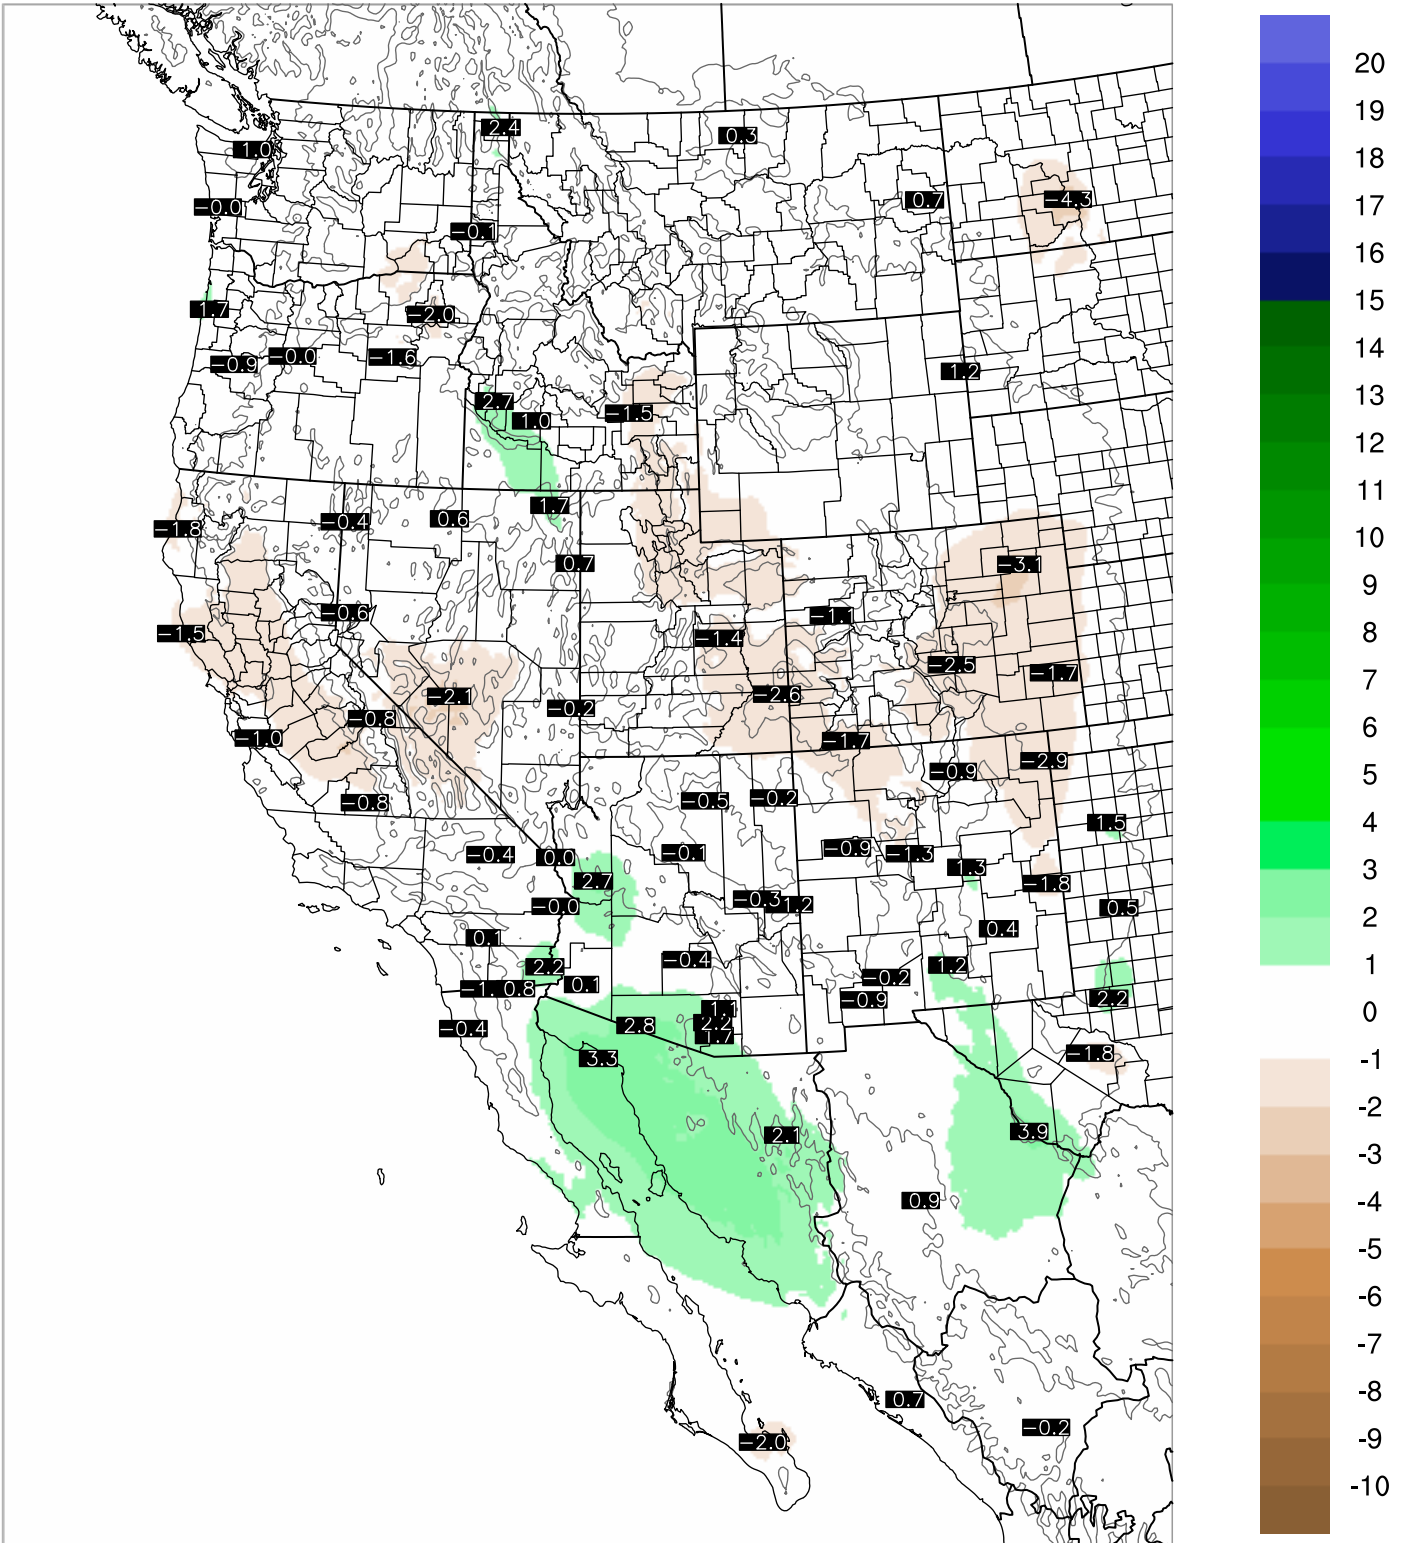

Corrected PWV 13 Sep 2021 17:45 UTC

PWV Error(mm) Obs-Init

Corrected PWV 13 Sep 2021 17:45 UTC

PWV Error(mm) Obs-Init