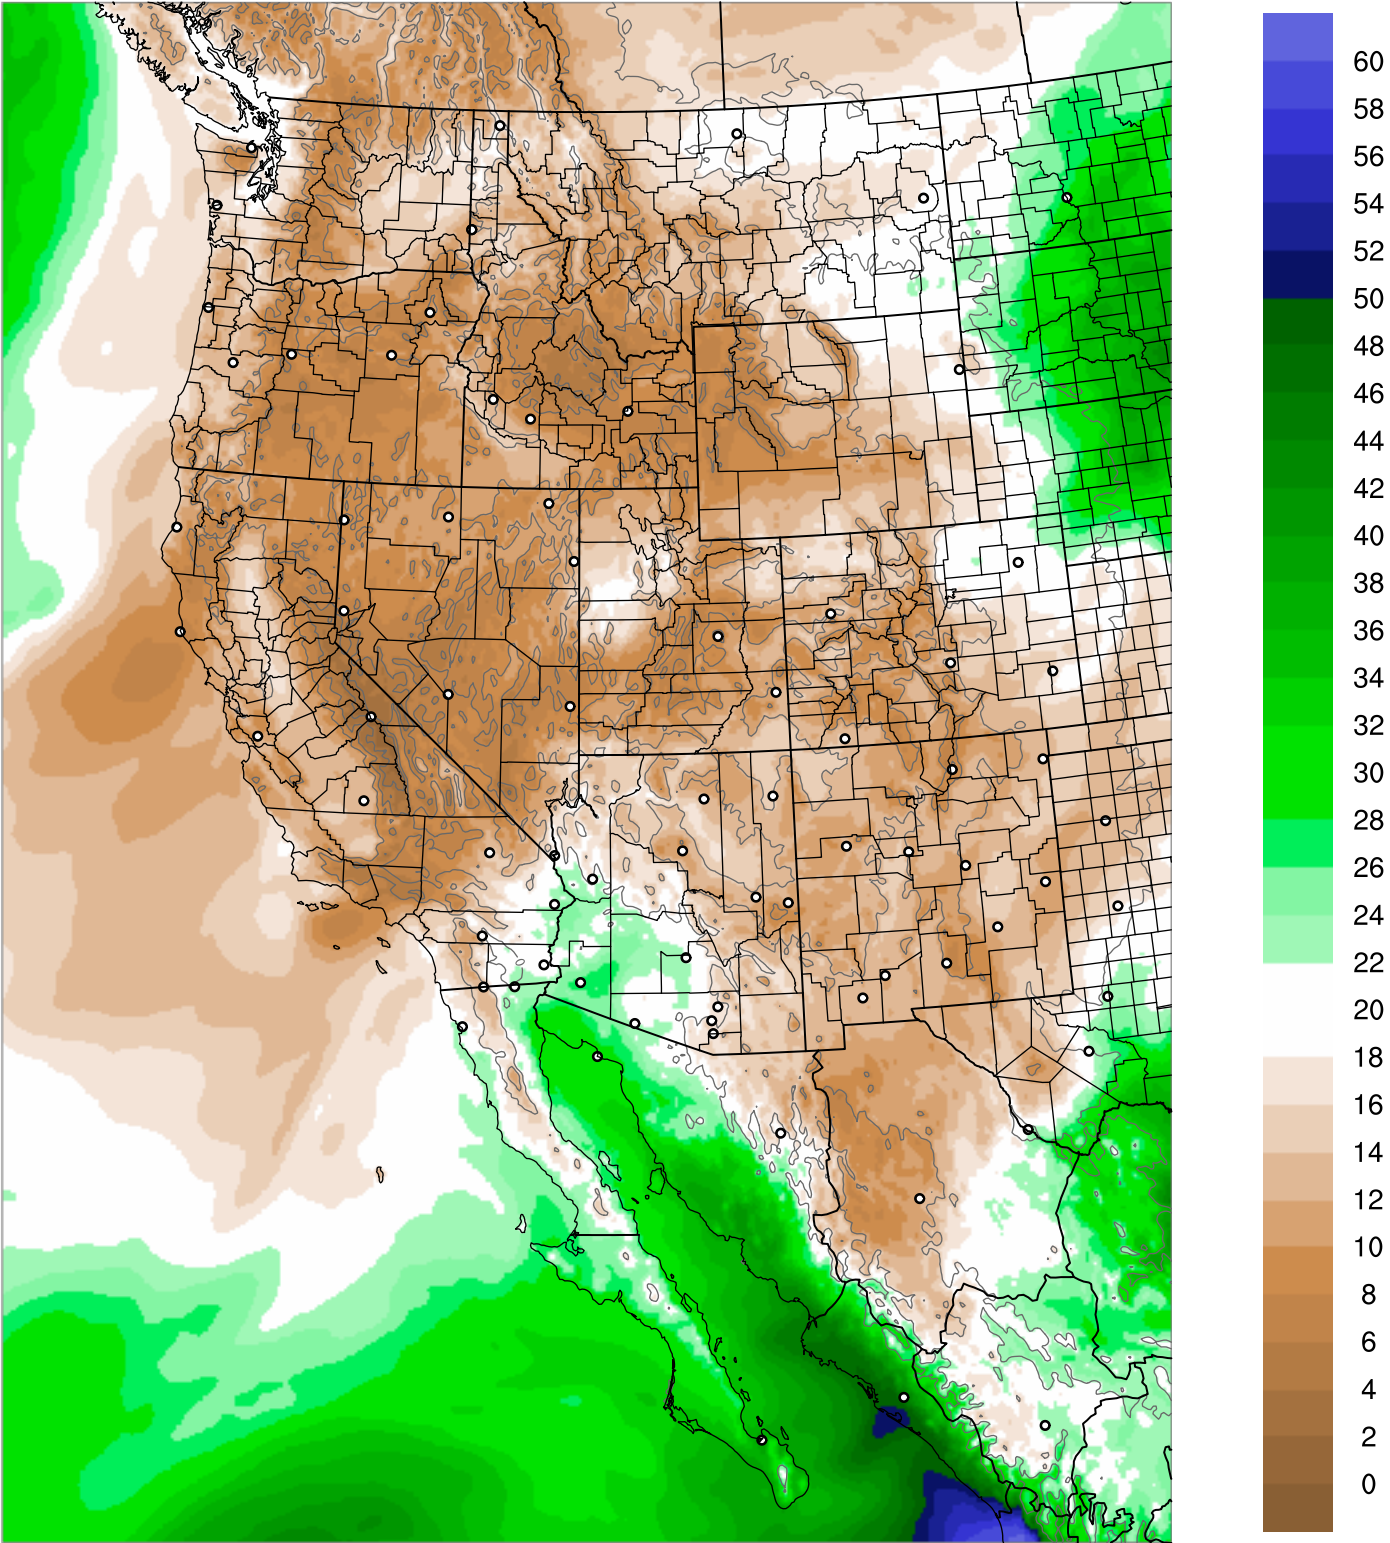

Corrected PWV 13 Sep 2021 17:45 UTC

PWV Error(mm) Obs-Init

Corrected PWV 13 Sep 2021 17:45 UTC

PWV Error(mm) Obs-Init