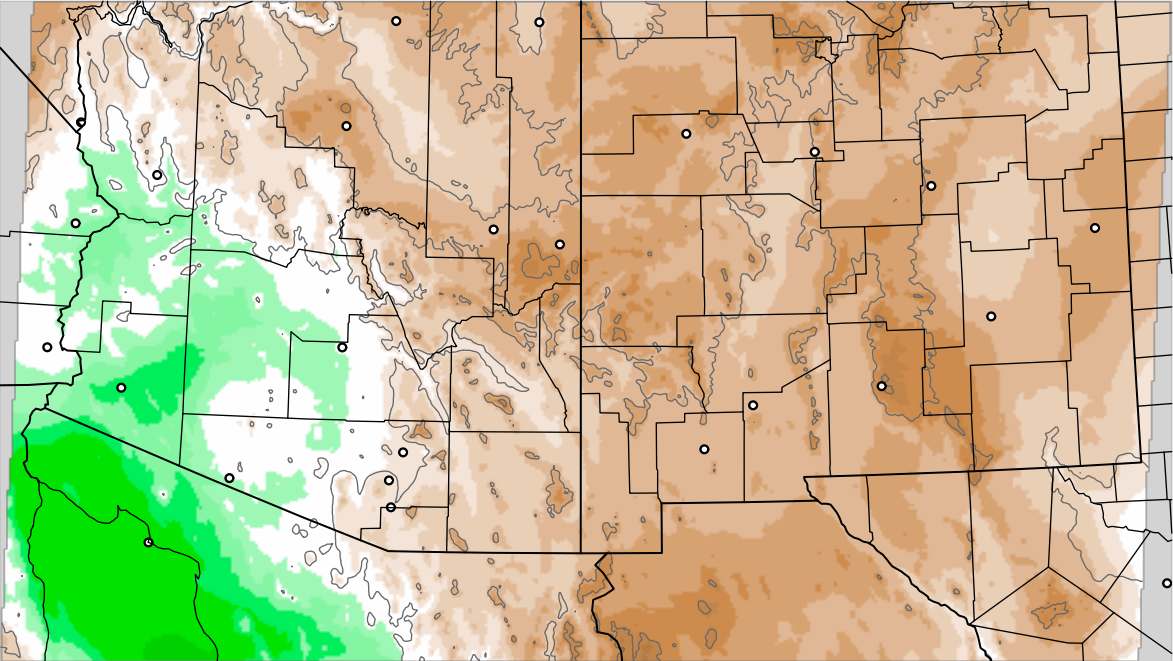

Corrected PWV 13 Sep 2021 17:45 UTC

PWV Error(mm) Obs-Init

Corrected PWV 13 Sep 2021 17:45 UTC

PWV Error(mm) Obs-Init