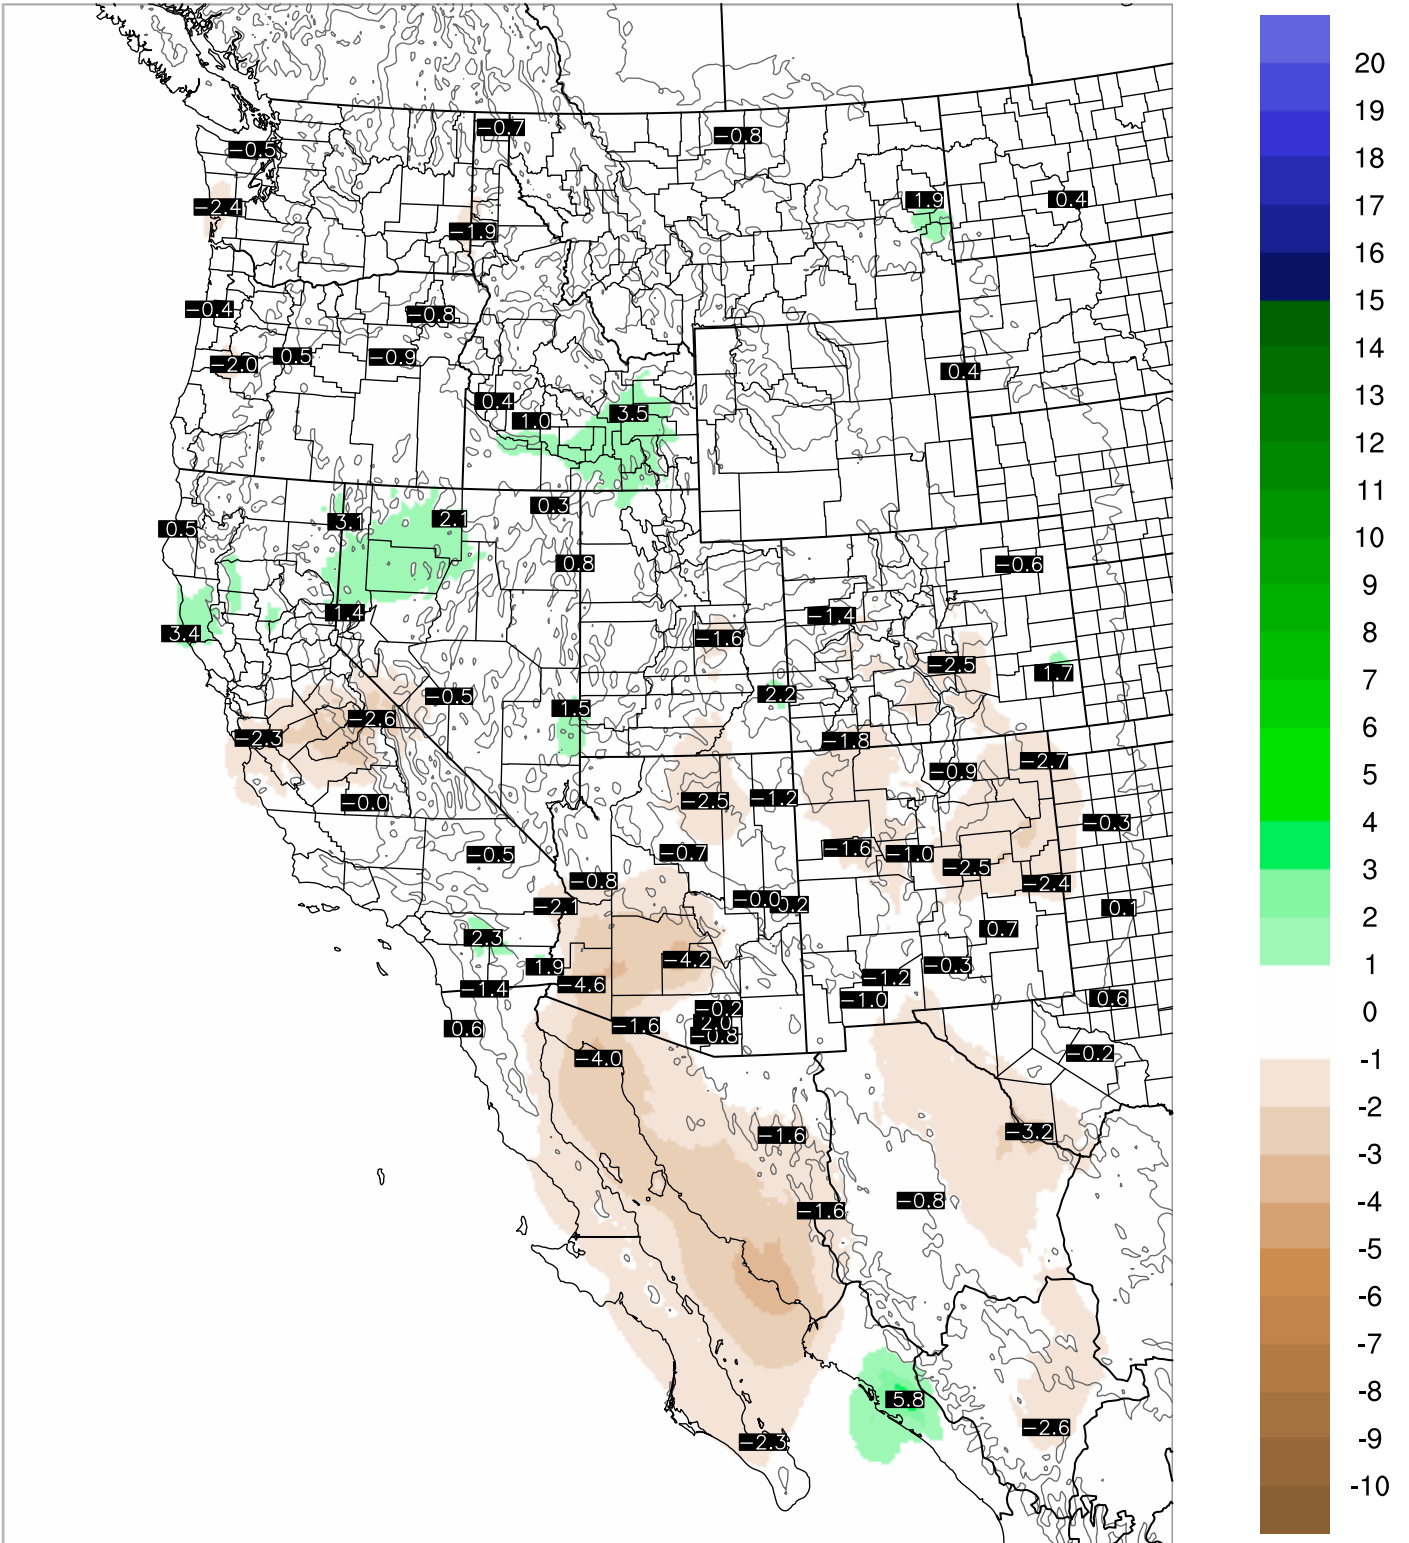

# Corrected PWV 12 Sep 2021 11:45 UTC

# PWV Error(mm) Obs-Init

Corrected PWV 12 Sep 2021 11:45 UTC

PWV Error(mm) Obs-Init