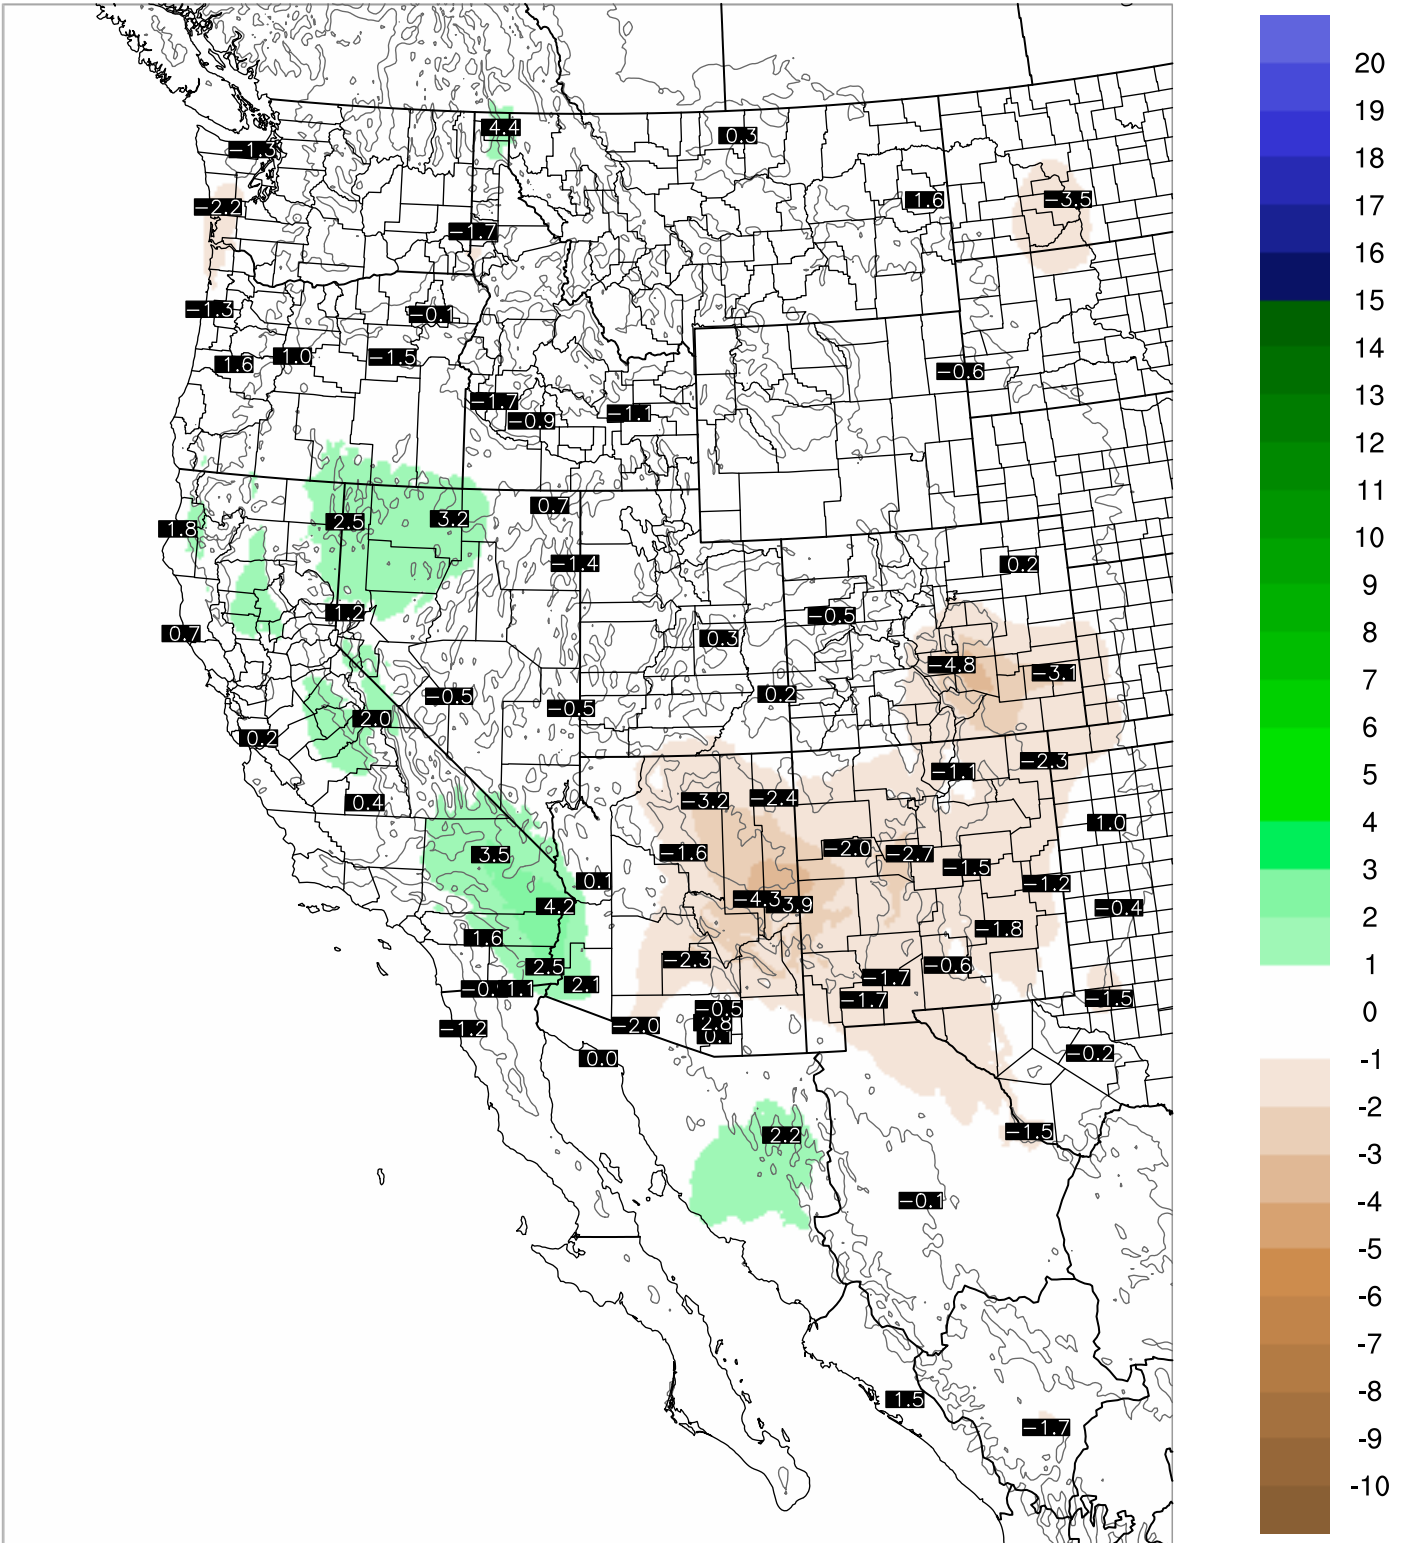

# Corrected PWV 10 Sep 2021 11:45 UTC

# PWV Error(mm) Obs-Init

Corrected PWV 10 Sep 2021 11:45 UTC

PWV Error(mm) Obs-Init