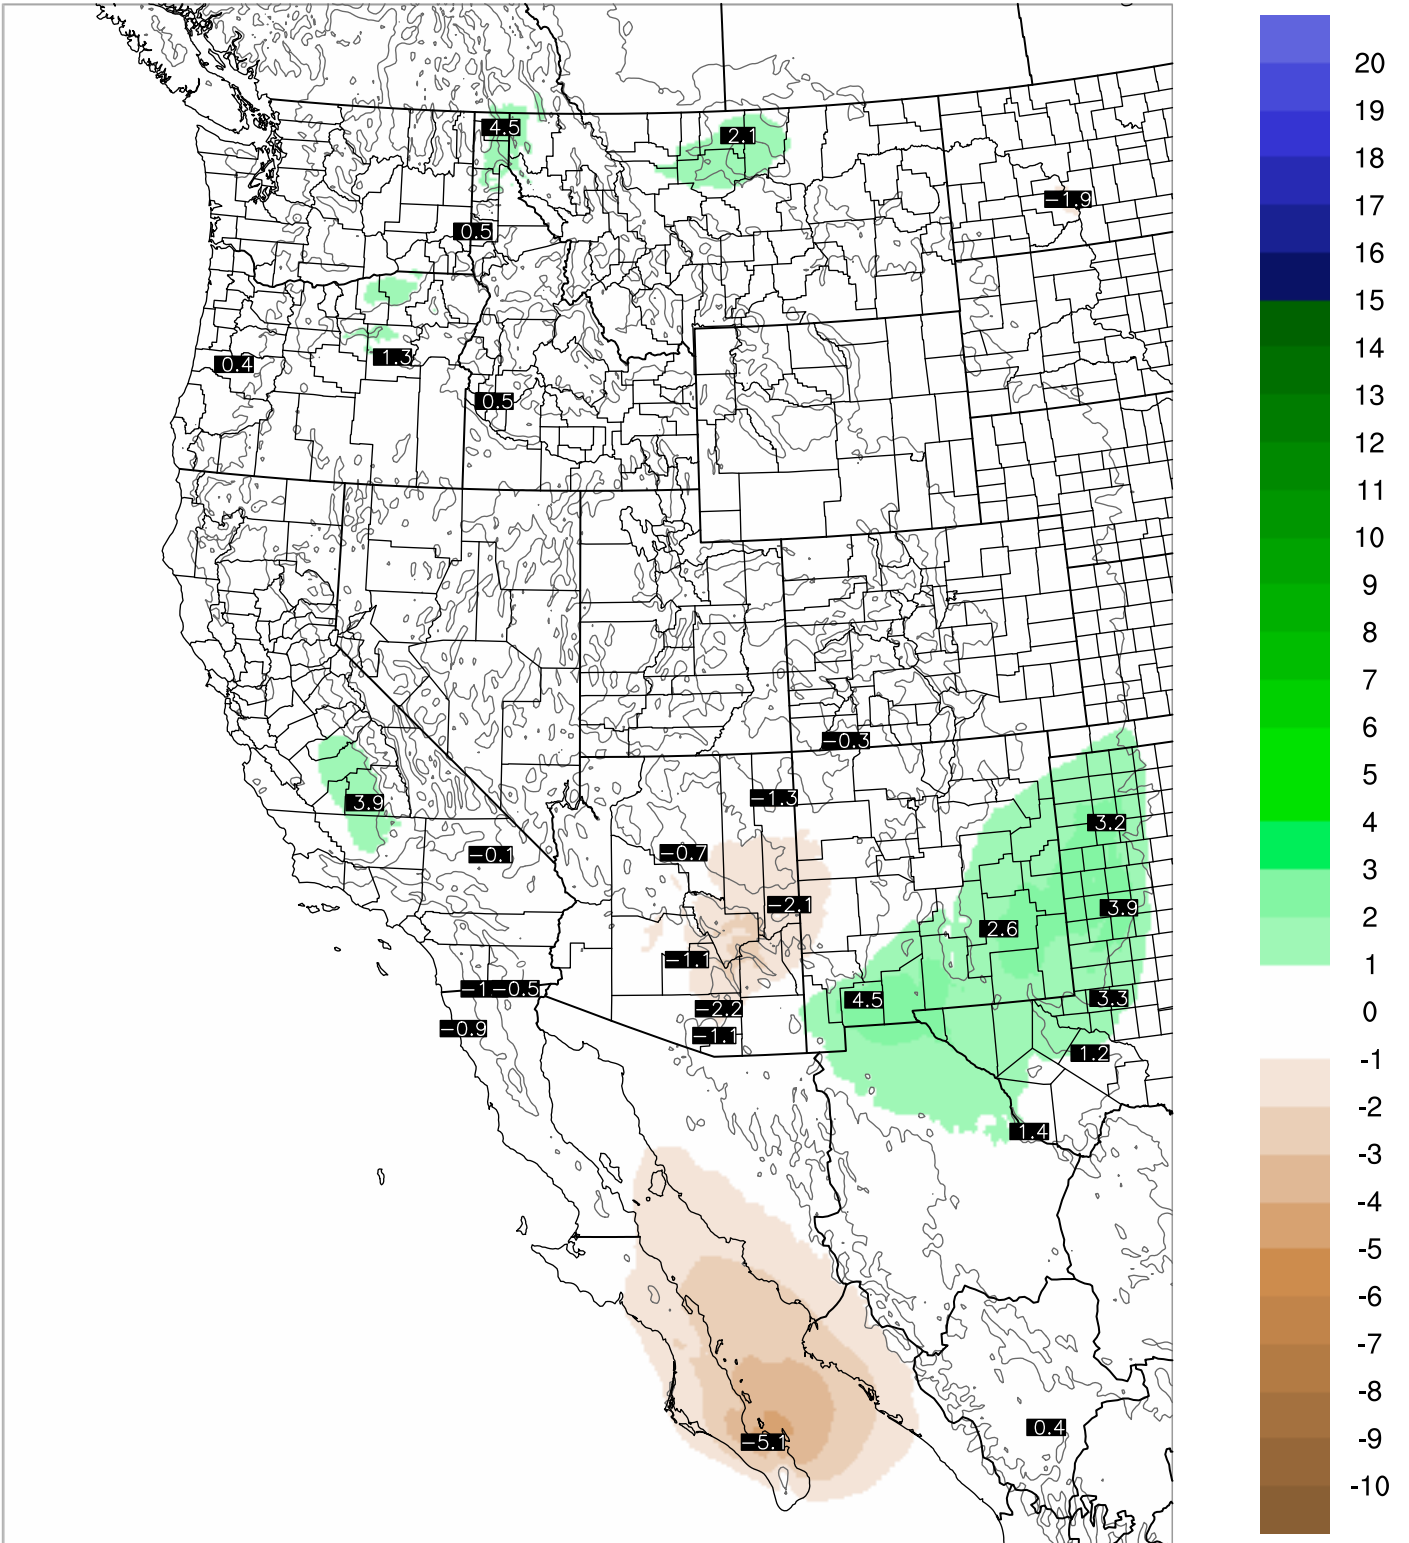

Corrected PWV 6 Sep 2021 11:45 UTC

PWV Error(mm) Obs-Init

Corrected PWV 6 Sep 2021 11:45 UTC

PWV Error(mm) Obs-Init