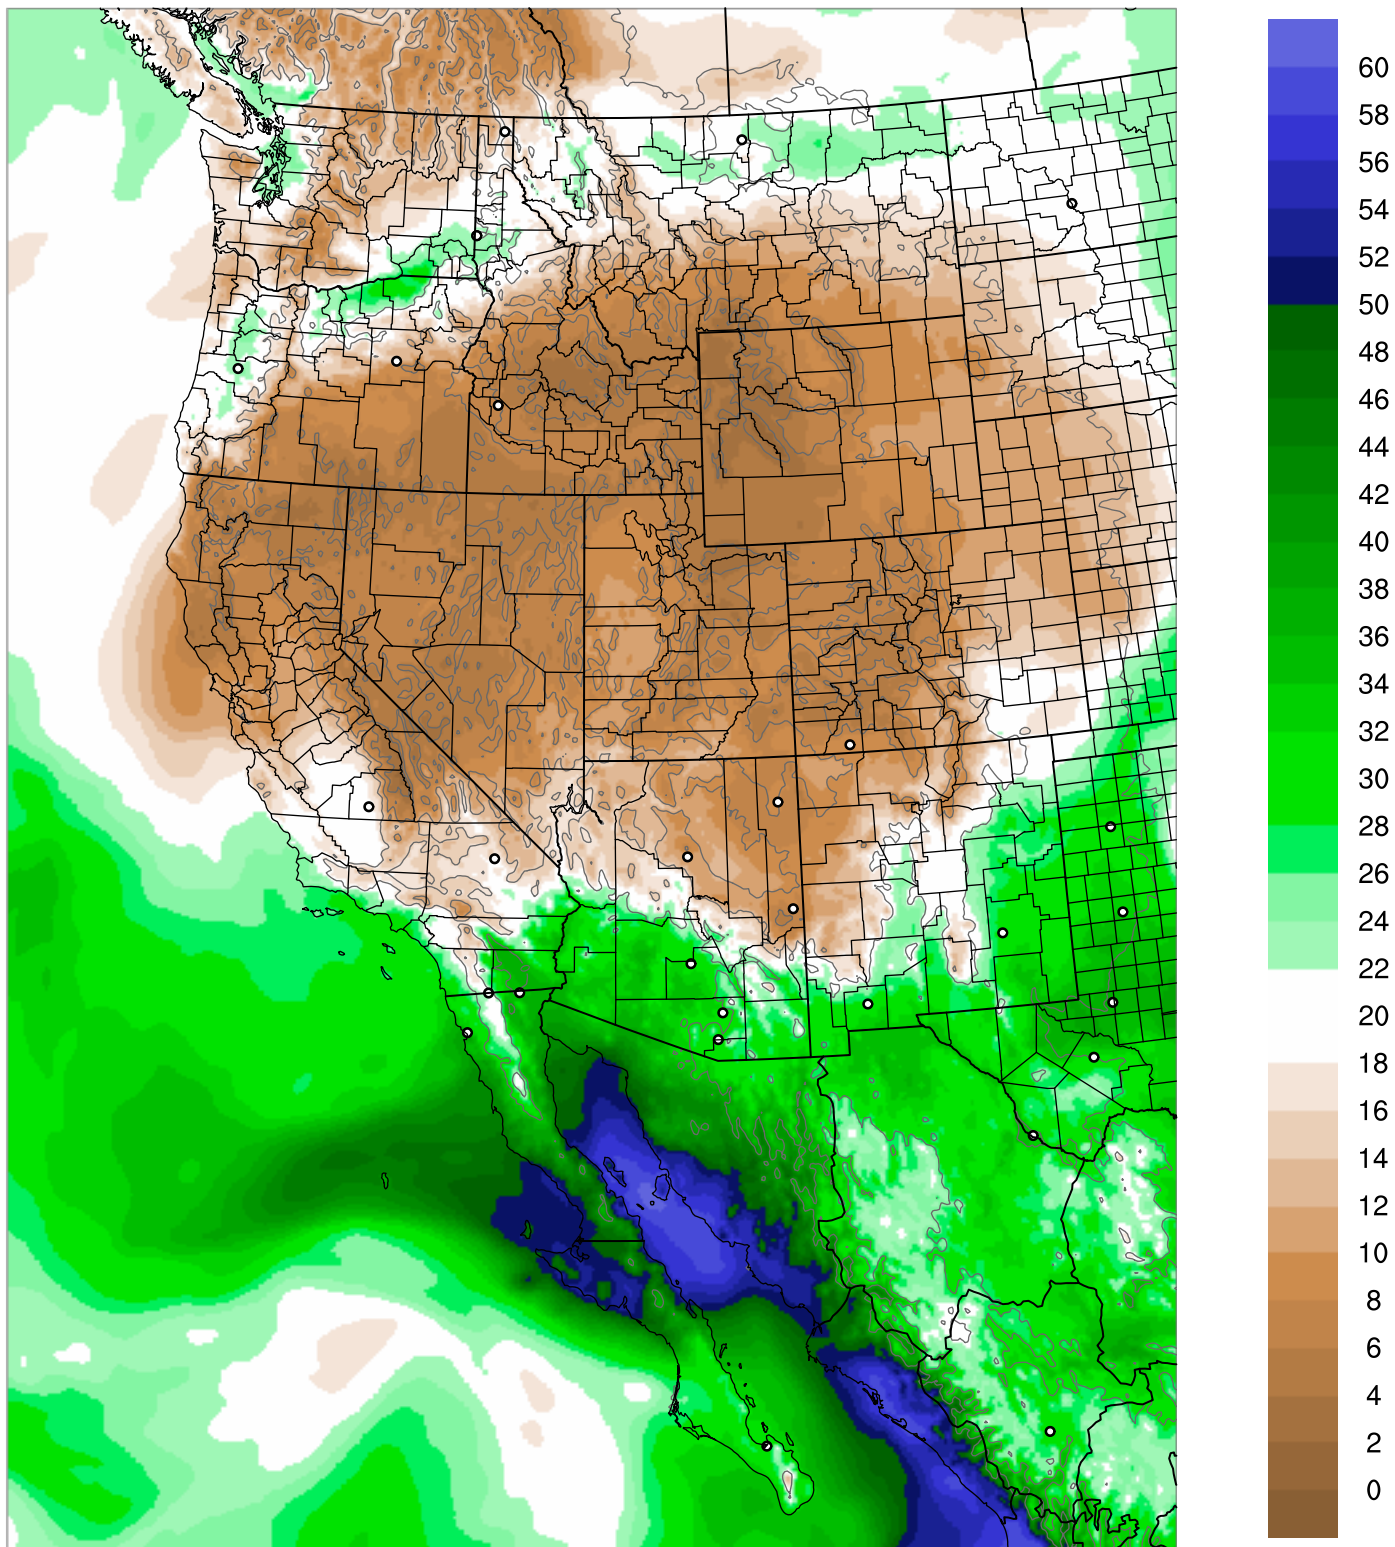

Corrected PWV 6 Sep 2021 11:45 UTC

PWV Error(mm) Obs-Init

Corrected PWV 6 Sep 2021 11:45 UTC

PWV Error(mm) Obs-Init