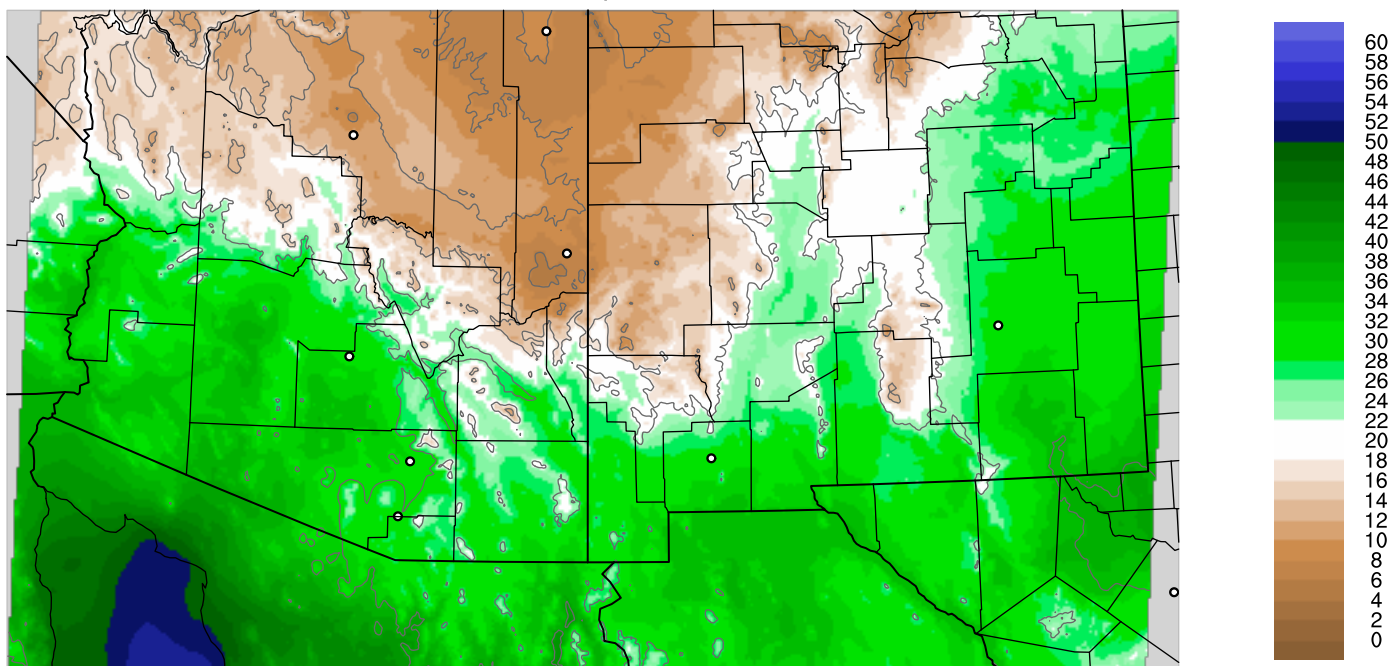

Corrected PWV 6 Sep 2021 11:45 UTC

PWV Error(mm) Obs-Init

Corrected PWV 6 Sep 2021 11:45 UTC

PWV Error(mm) Obs-Init