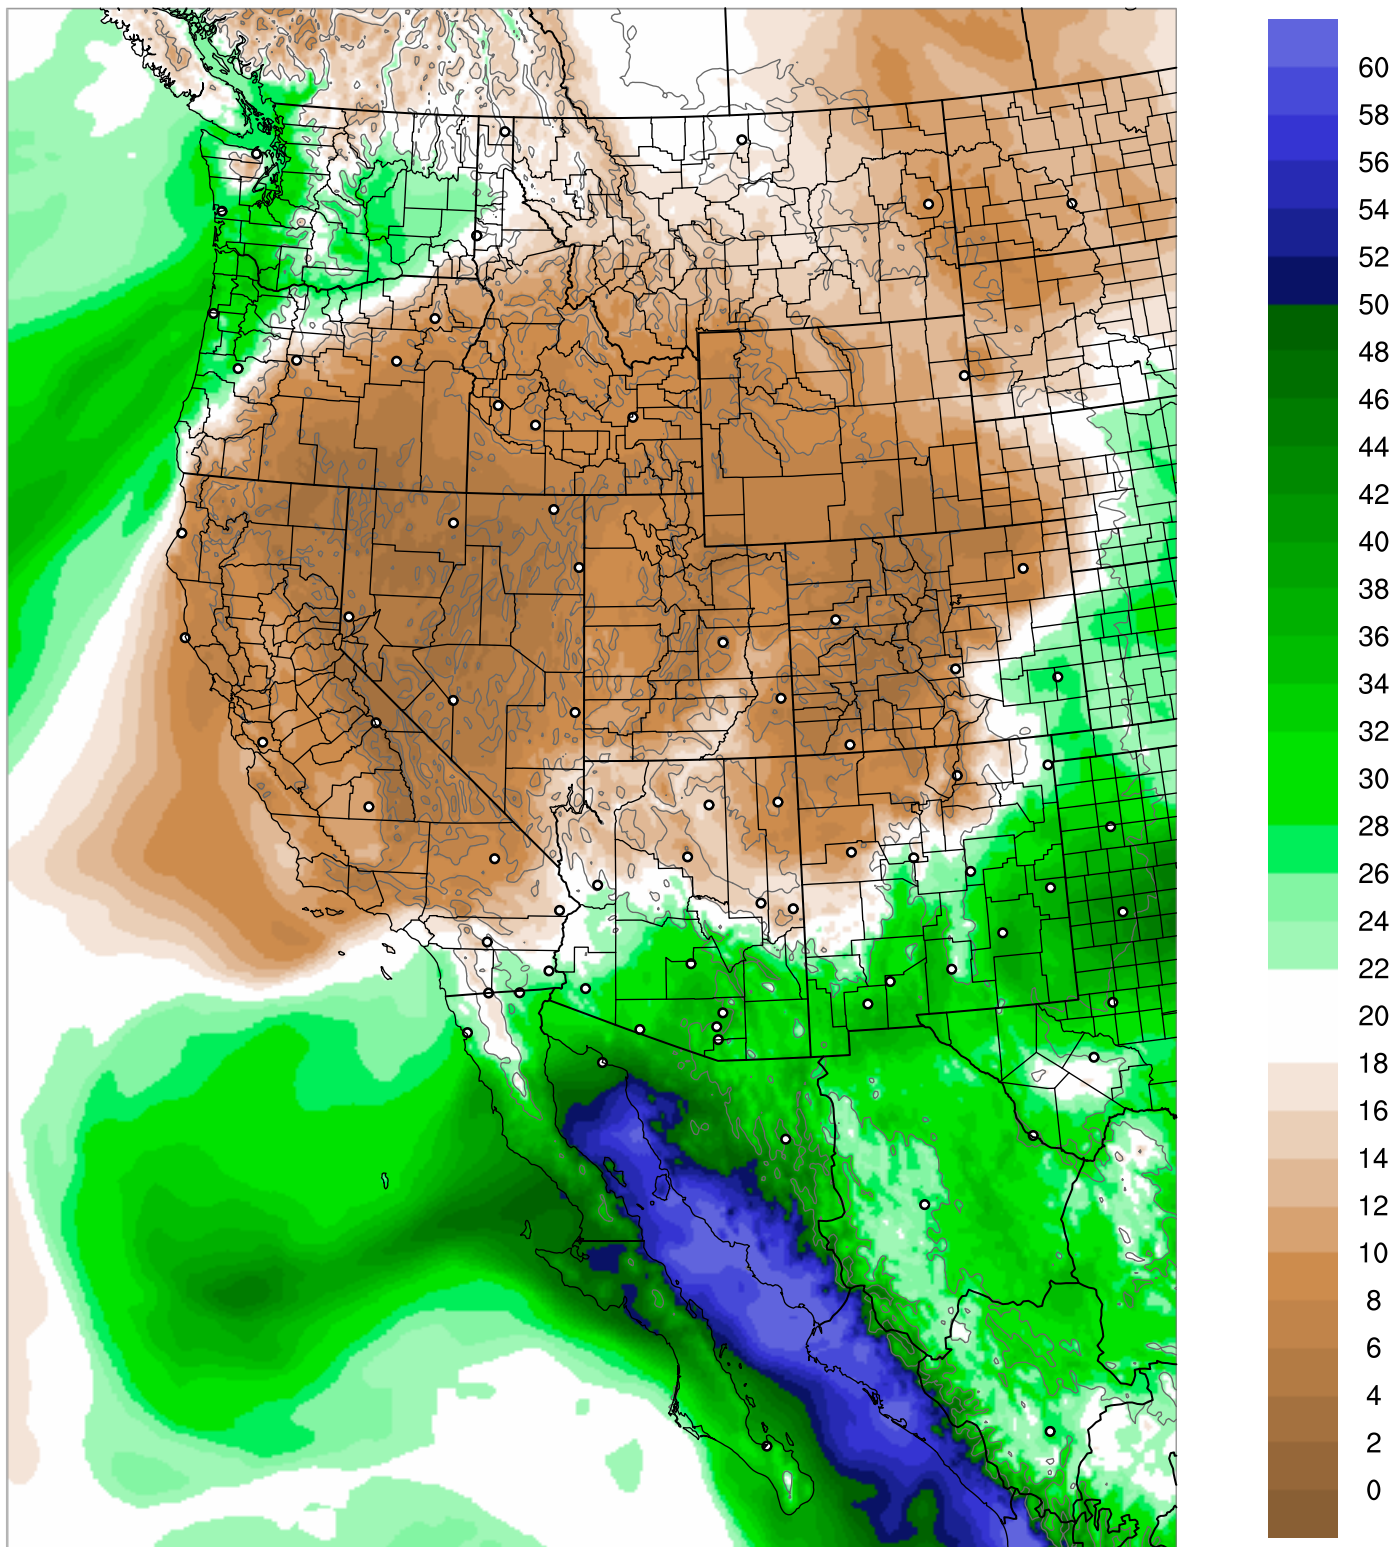

# Corrected PWV 5 Sep 2021 11:45 UTC

Corrected PWV 5 Sep 2021 11:45 UTC

PWV Error(mm) Obs-Init