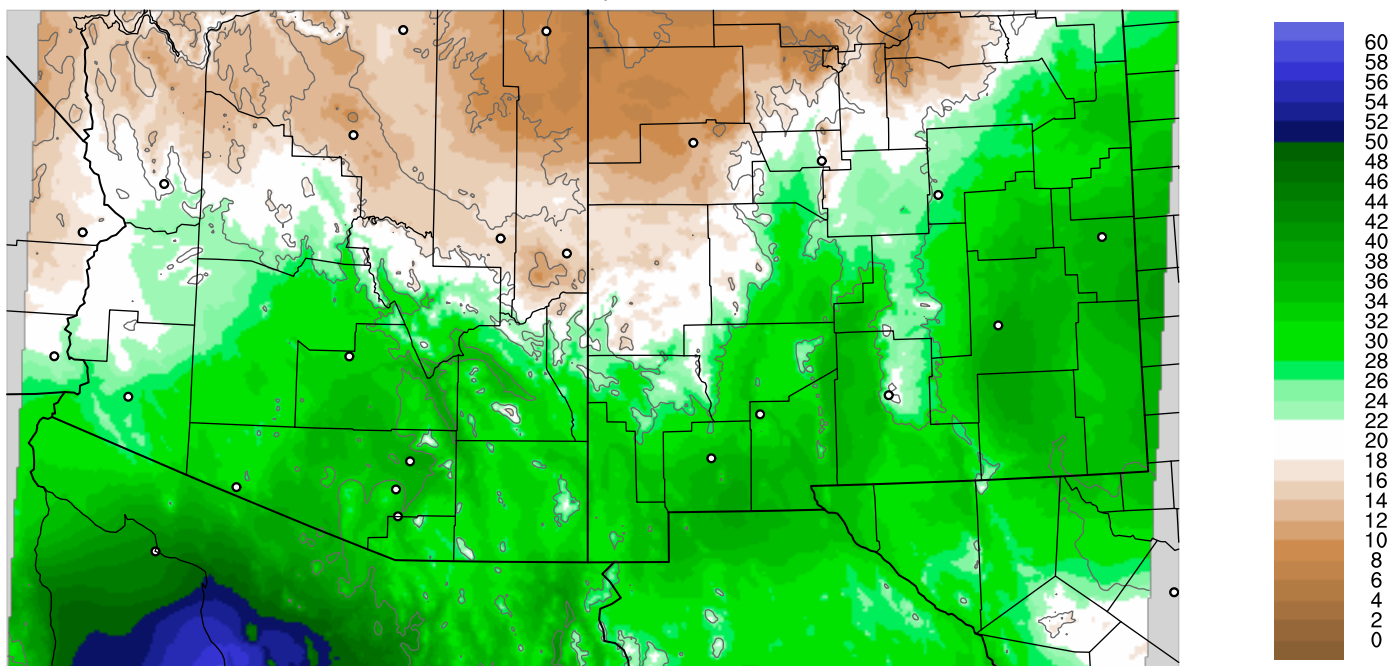

# Corrected PWV 5 Sep 2021 11:45 UTC

Corrected PWV 5 Sep 2021 11:45 UTC

PWV Error(mm) Obs-Init