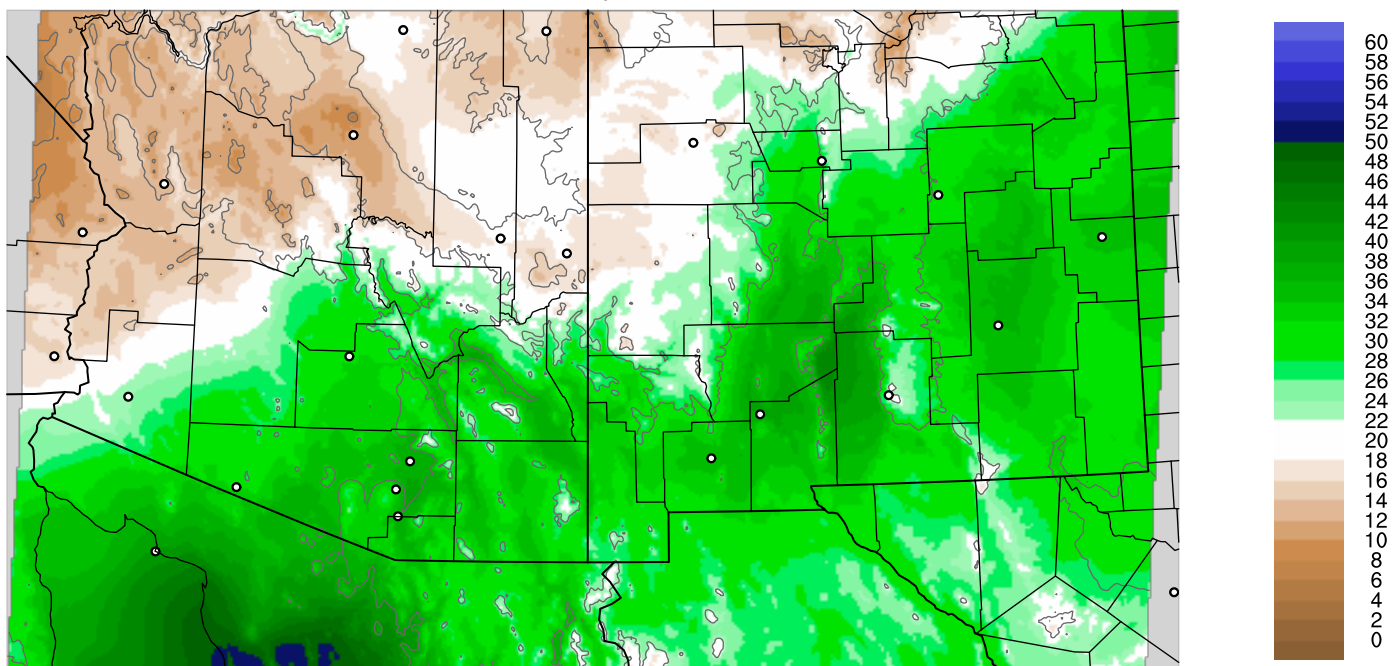

Corrected PWV 4 Sep 2021 11:45 UTC

PWV Error(mm) Obs-Init

Corrected PWV 4 Sep 2021 11:45 UTC

PWV Error(mm) Obs-Init