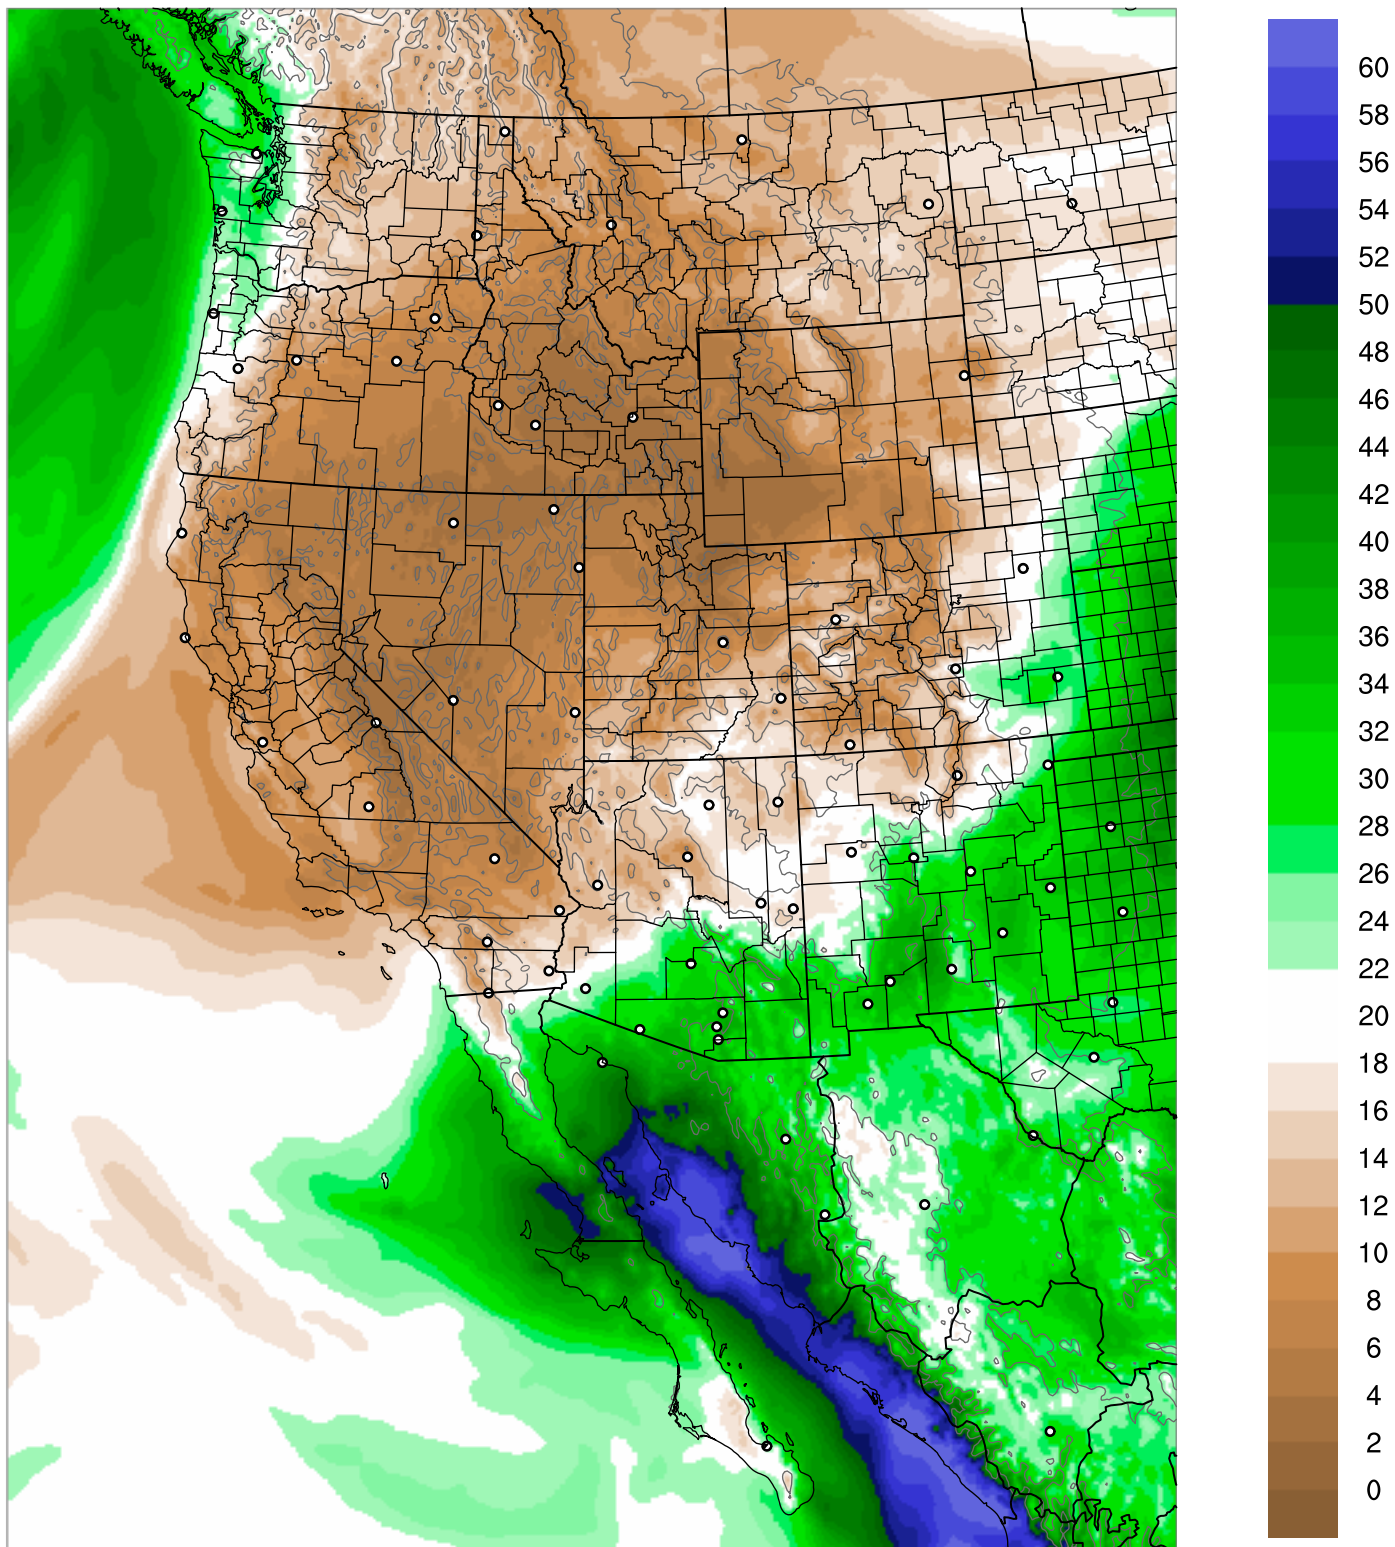

Corrected PWV 4 Sep 2021 11:45 UTC

PWV Error(mm) Obs-Init

Corrected PWV 4 Sep 2021 11:45 UTC

PWV Error(mm) Obs-Init