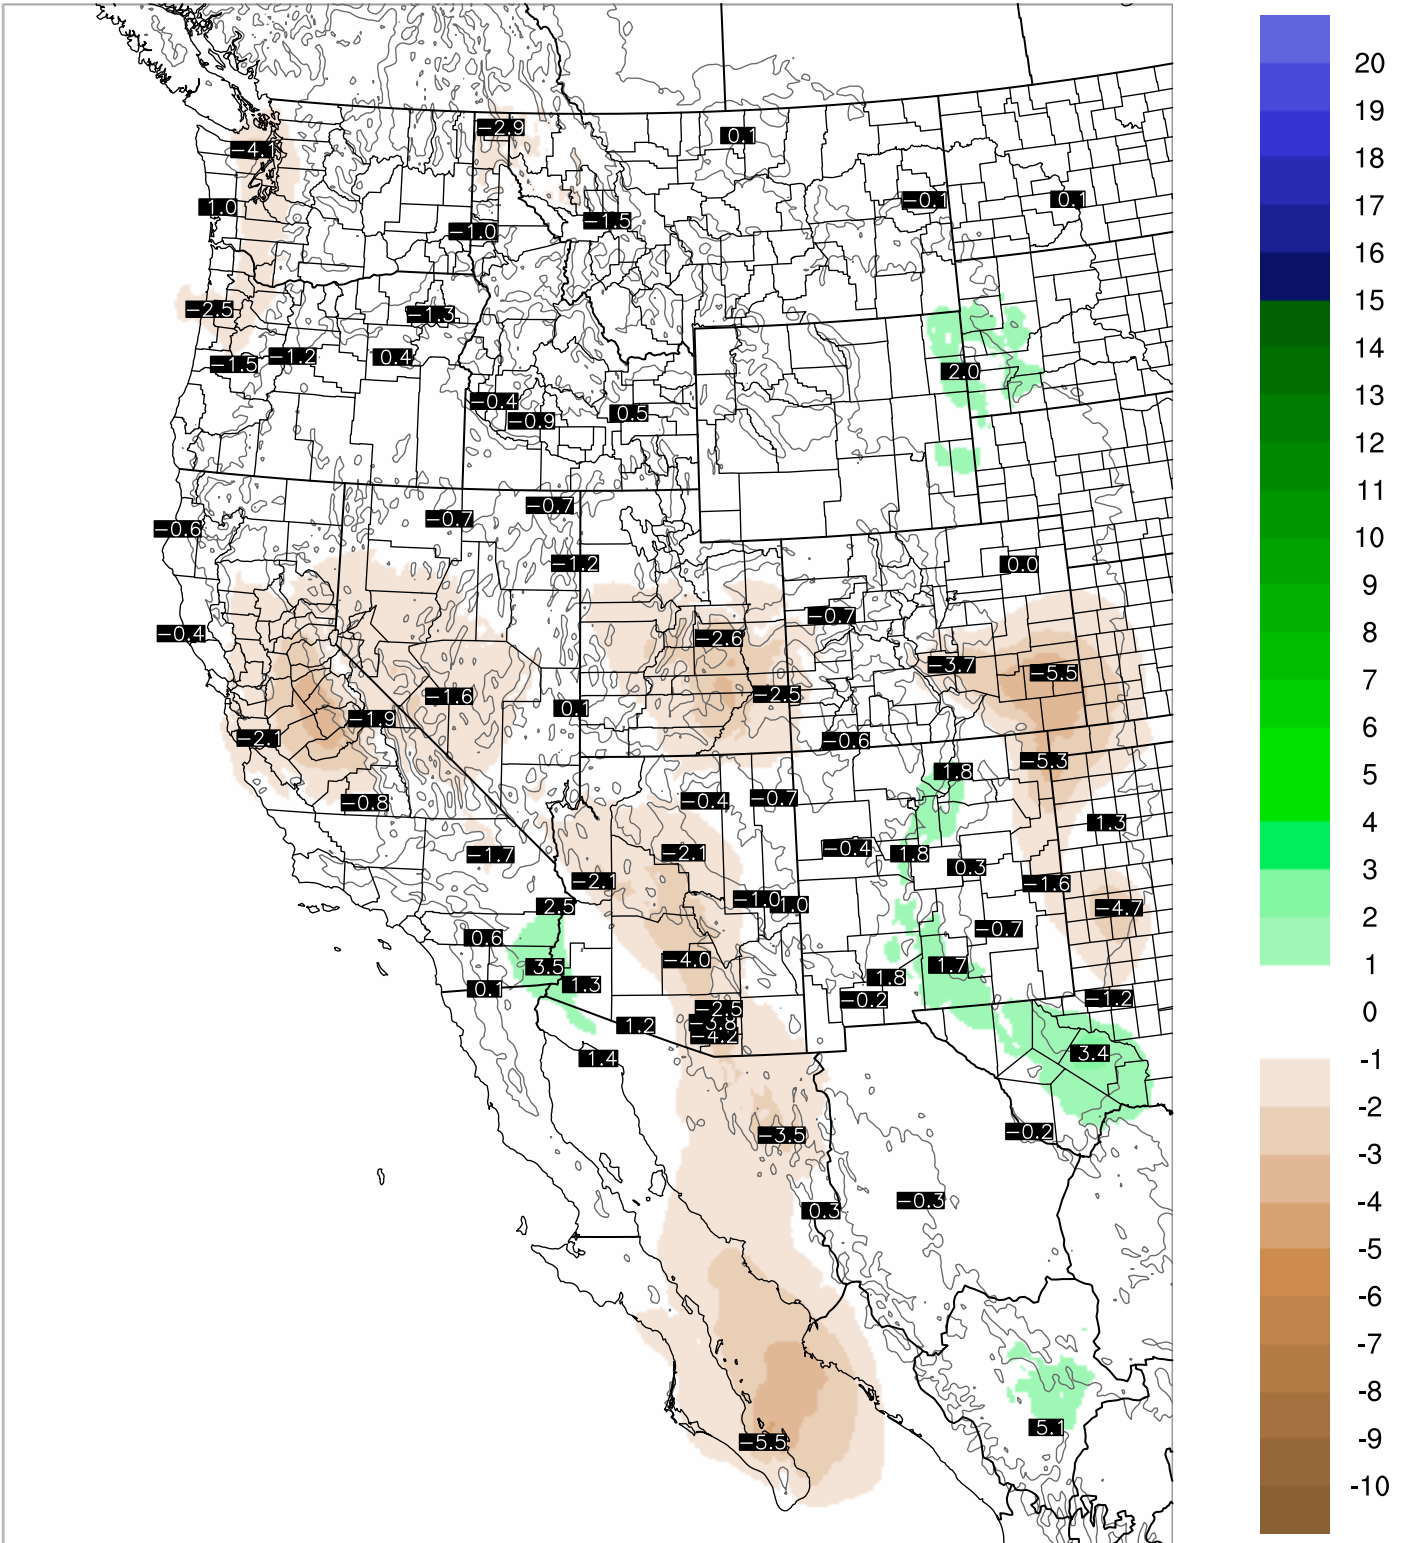

Corrected PWV 4 Sep 2021 11:45 UTC

PWV Error(mm) Obs-Init

Corrected PWV 4 Sep 2021 11:45 UTC

PWV Error(mm) Obs-Init