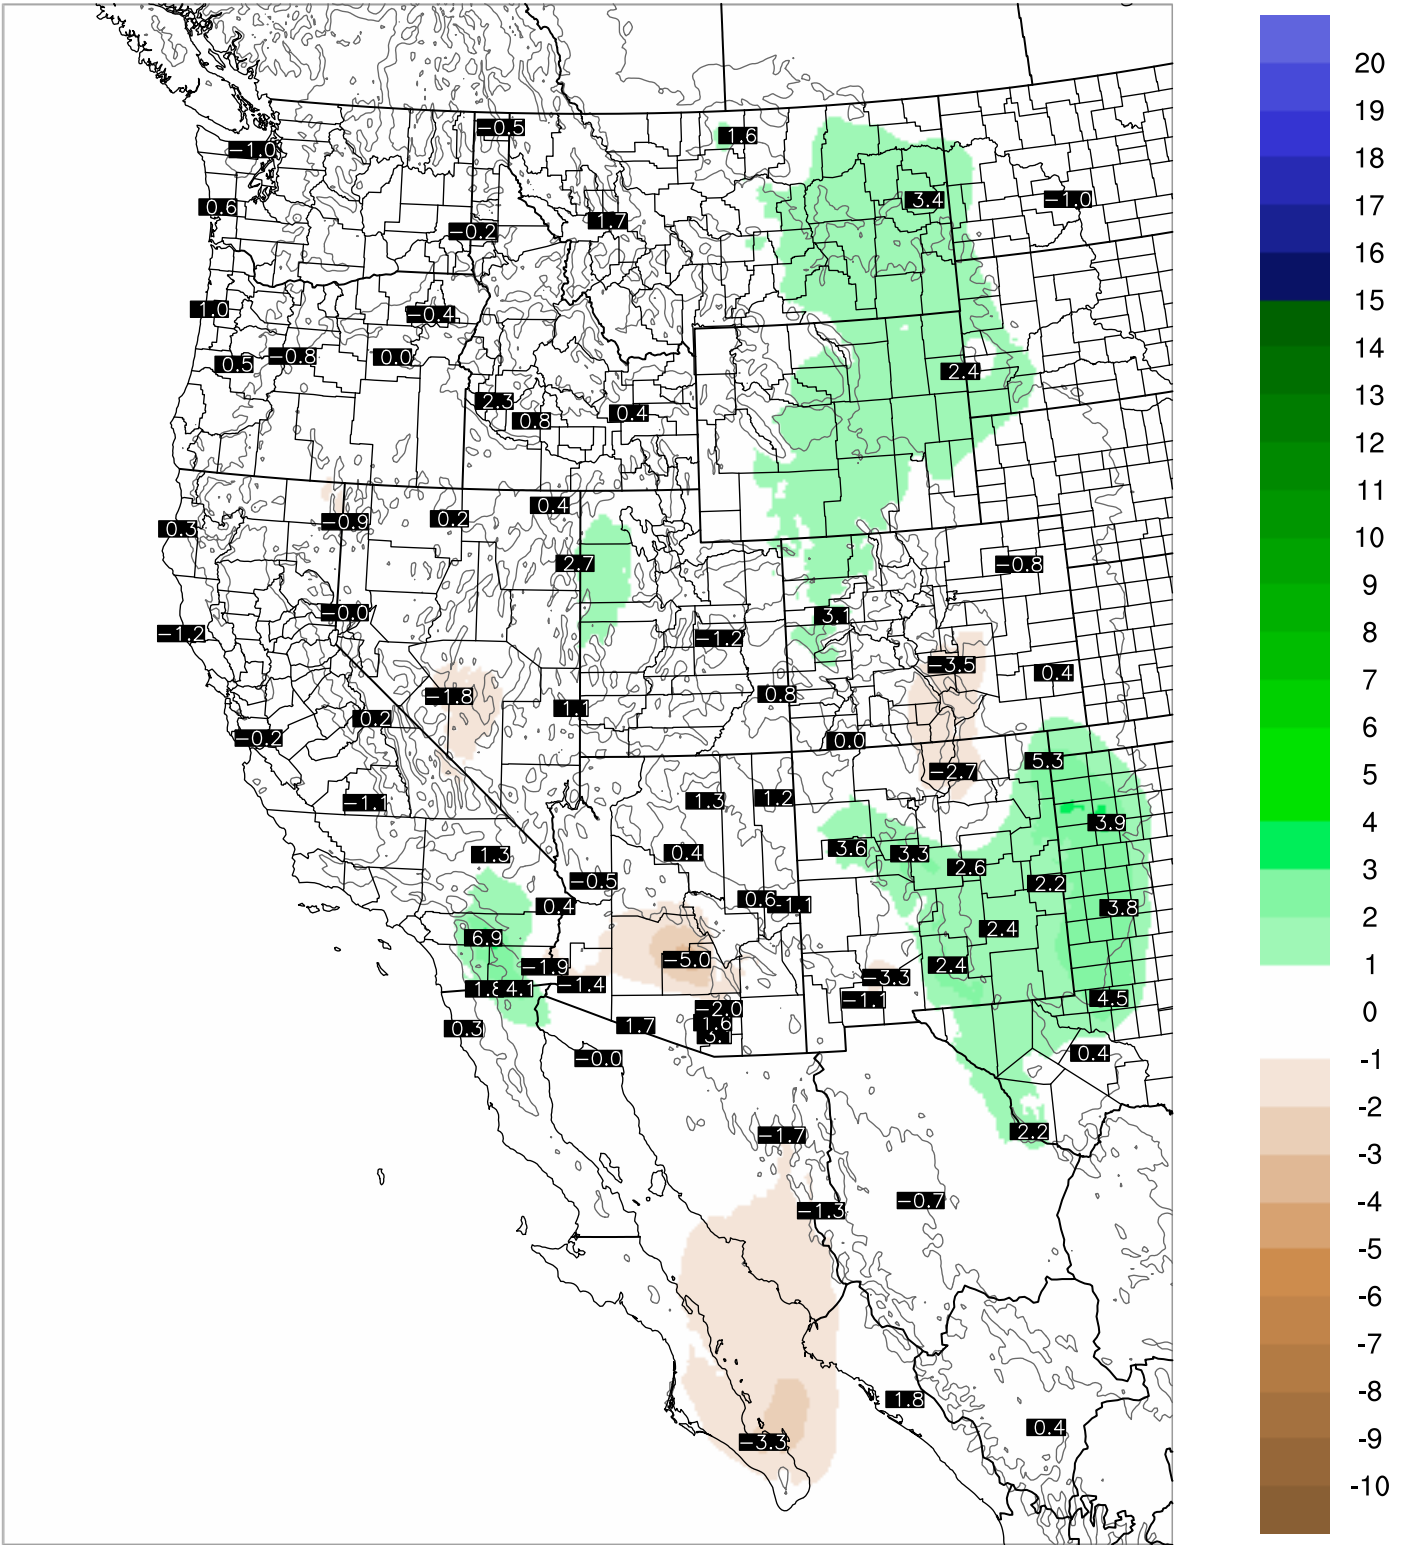

# Corrected PWV 1 Sep 2021 11:45 UTC

# PWV Error(mm) Obs-Init

Corrected PWV 1 Sep 2021 11:45 UTC

PWV Error(mm) Obs-Init