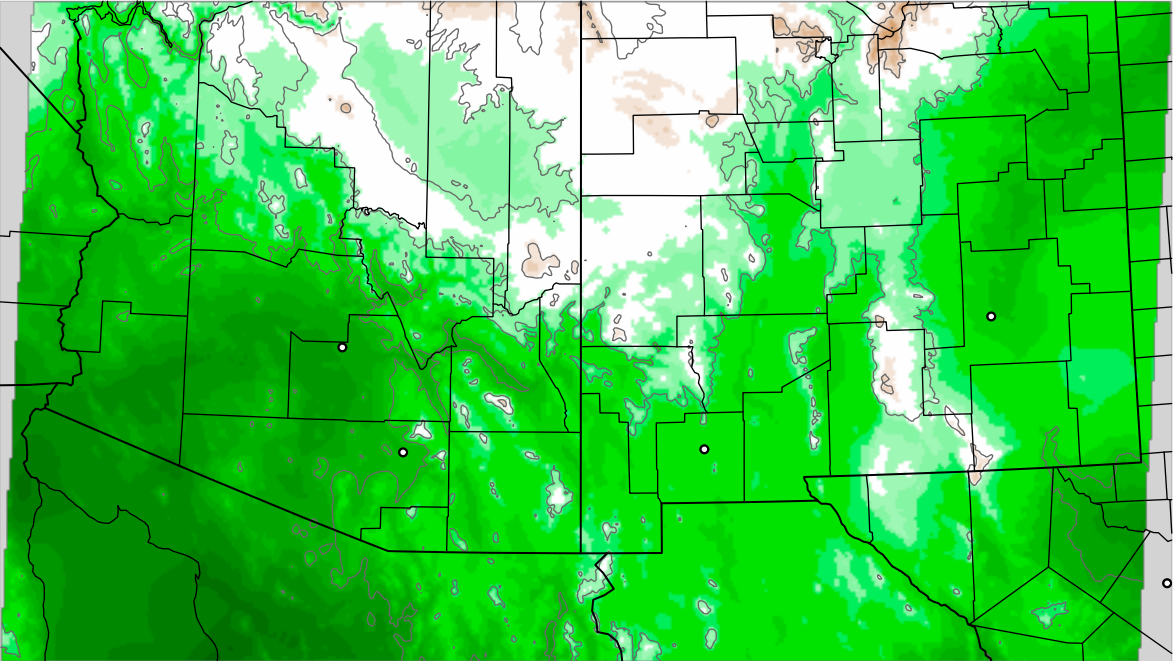

Corrected PWV 30 Aug 2021 11:45 UTC

PWV Error(mm) Obs-Init

Corrected PWV 30 Aug 2021 11:45 UTC

PWV Error(mm) Obs-Init