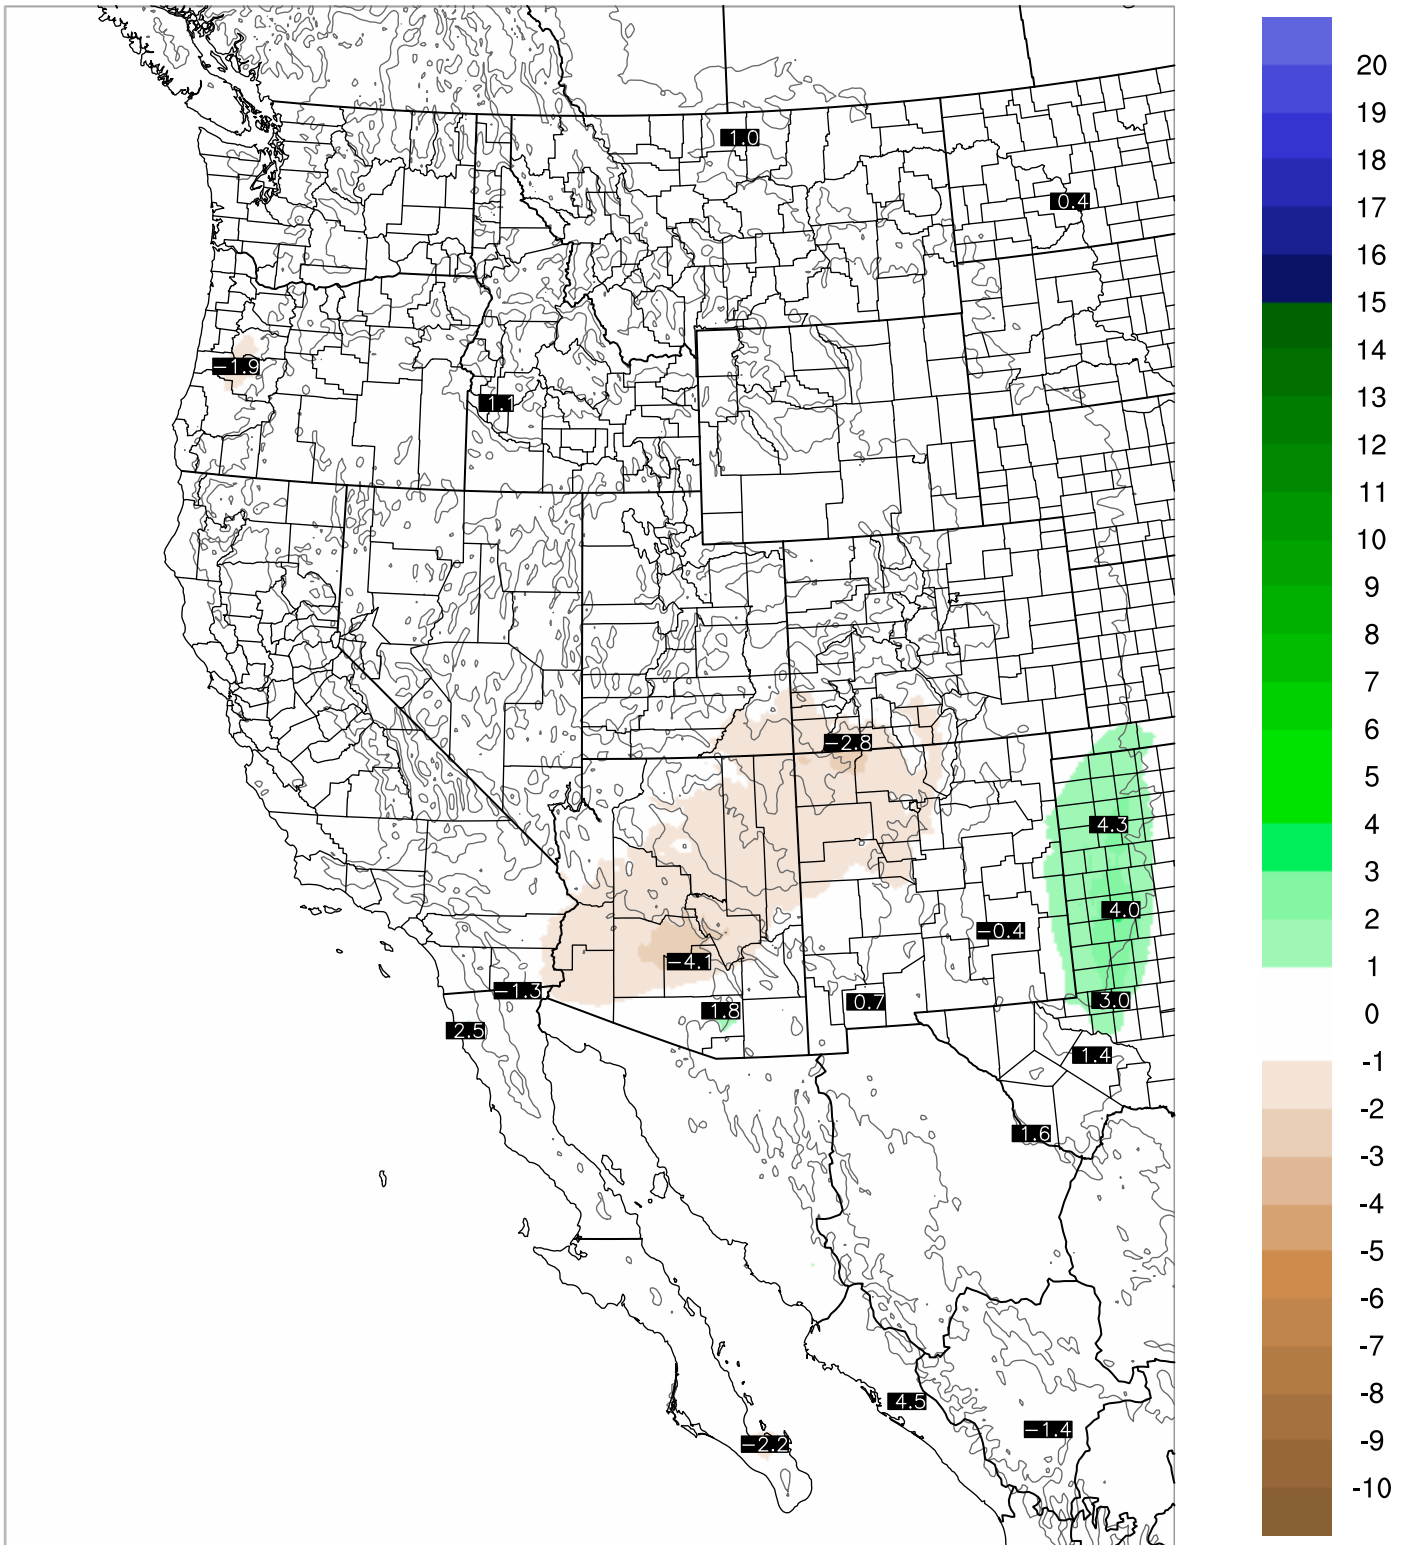

Corrected PWV 30 Aug 2021 11:45 UTC

PWV Error(mm) Obs-Init

Corrected PWV 30 Aug 2021 11:45 UTC

PWV Error(mm) Obs-Init