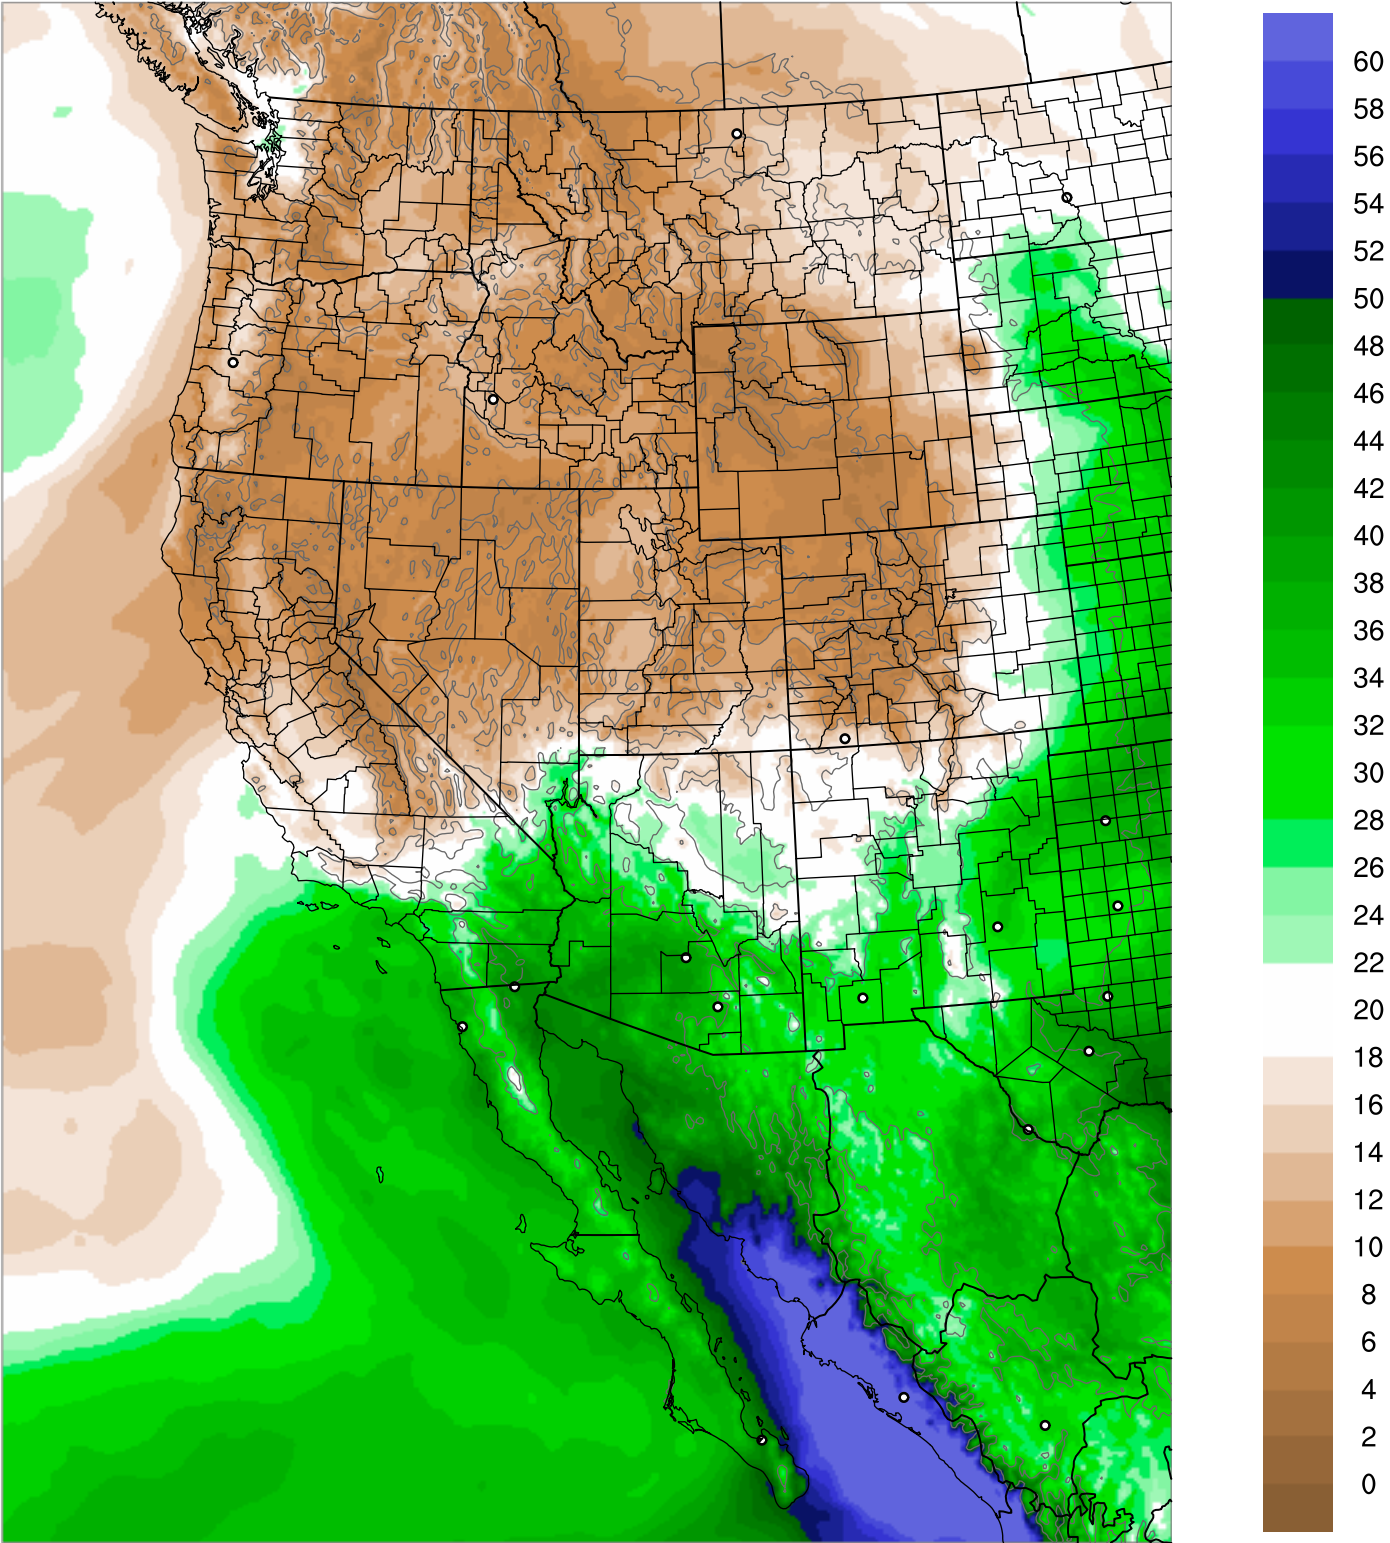

Corrected PWV 30 Aug 2021 11:45 UTC

PWV Error(mm) Obs-Init

Corrected PWV 30 Aug 2021 11:45 UTC

PWV Error(mm) Obs-Init