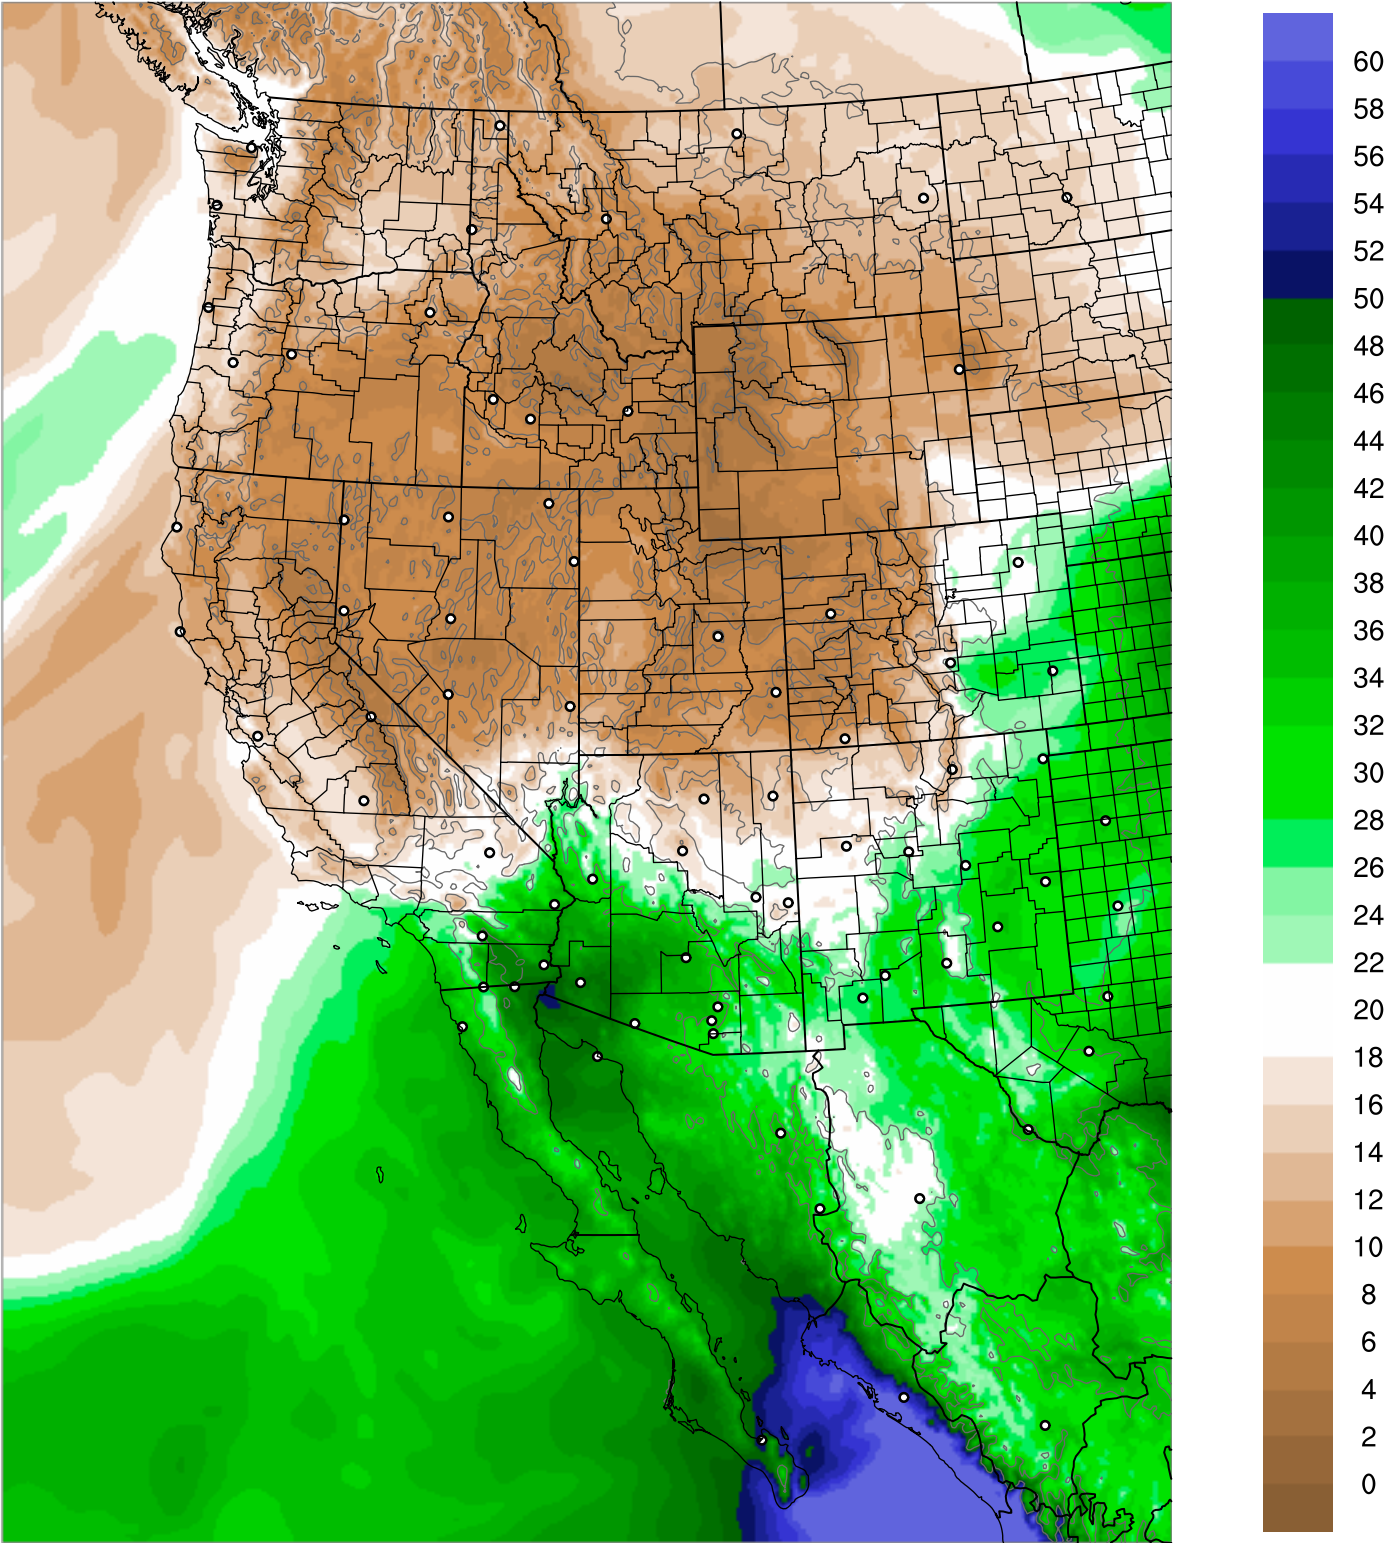

Corrected PWV 29 Aug 2021 11:45 UTC

PWV Error(mm) Obs-Init

Corrected PWV 29 Aug 2021 11:45 UTC

PWV Error(mm) Obs-Init