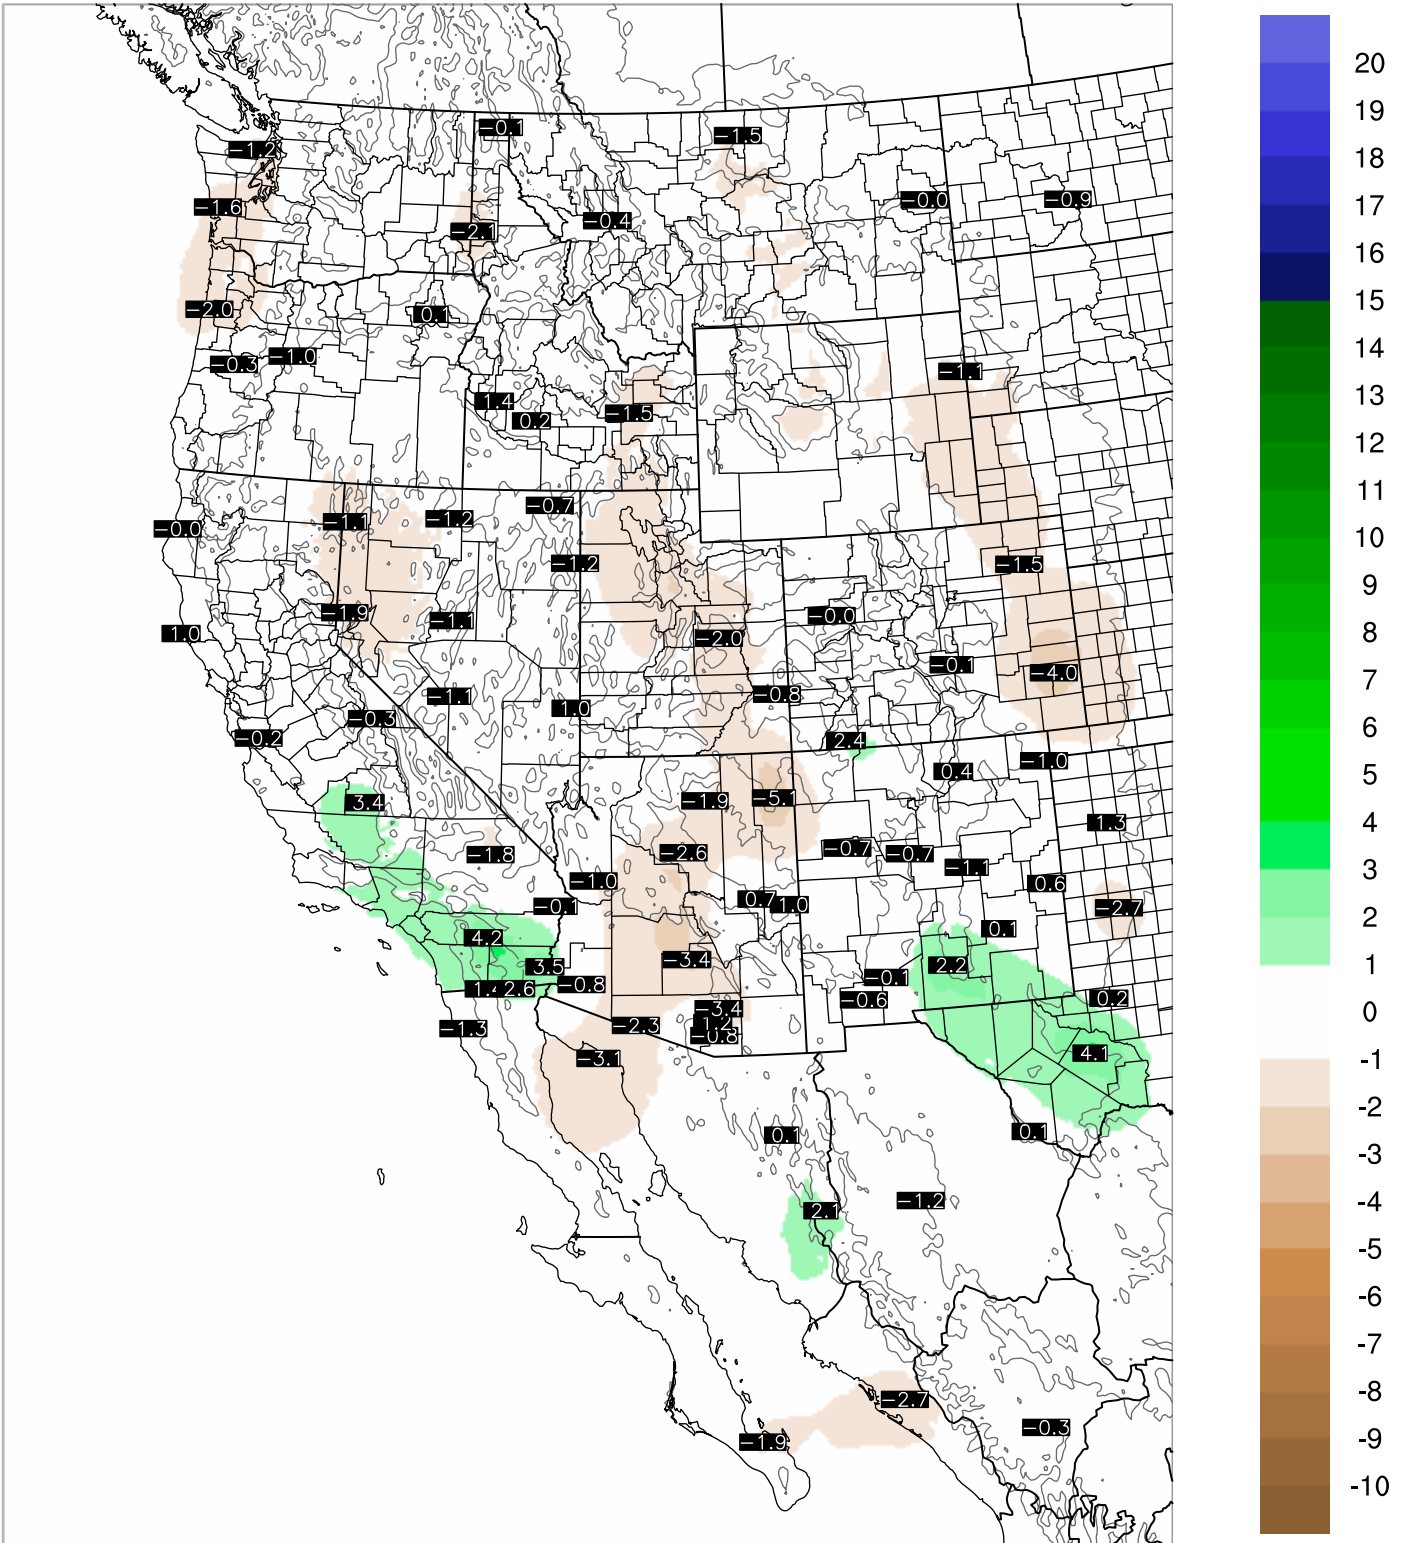

Corrected PWV 29 Aug 2021 11:45 UTC

PWV Error(mm) Obs-Init

Corrected PWV 29 Aug 2021 11:45 UTC

PWV Error(mm) Obs-Init