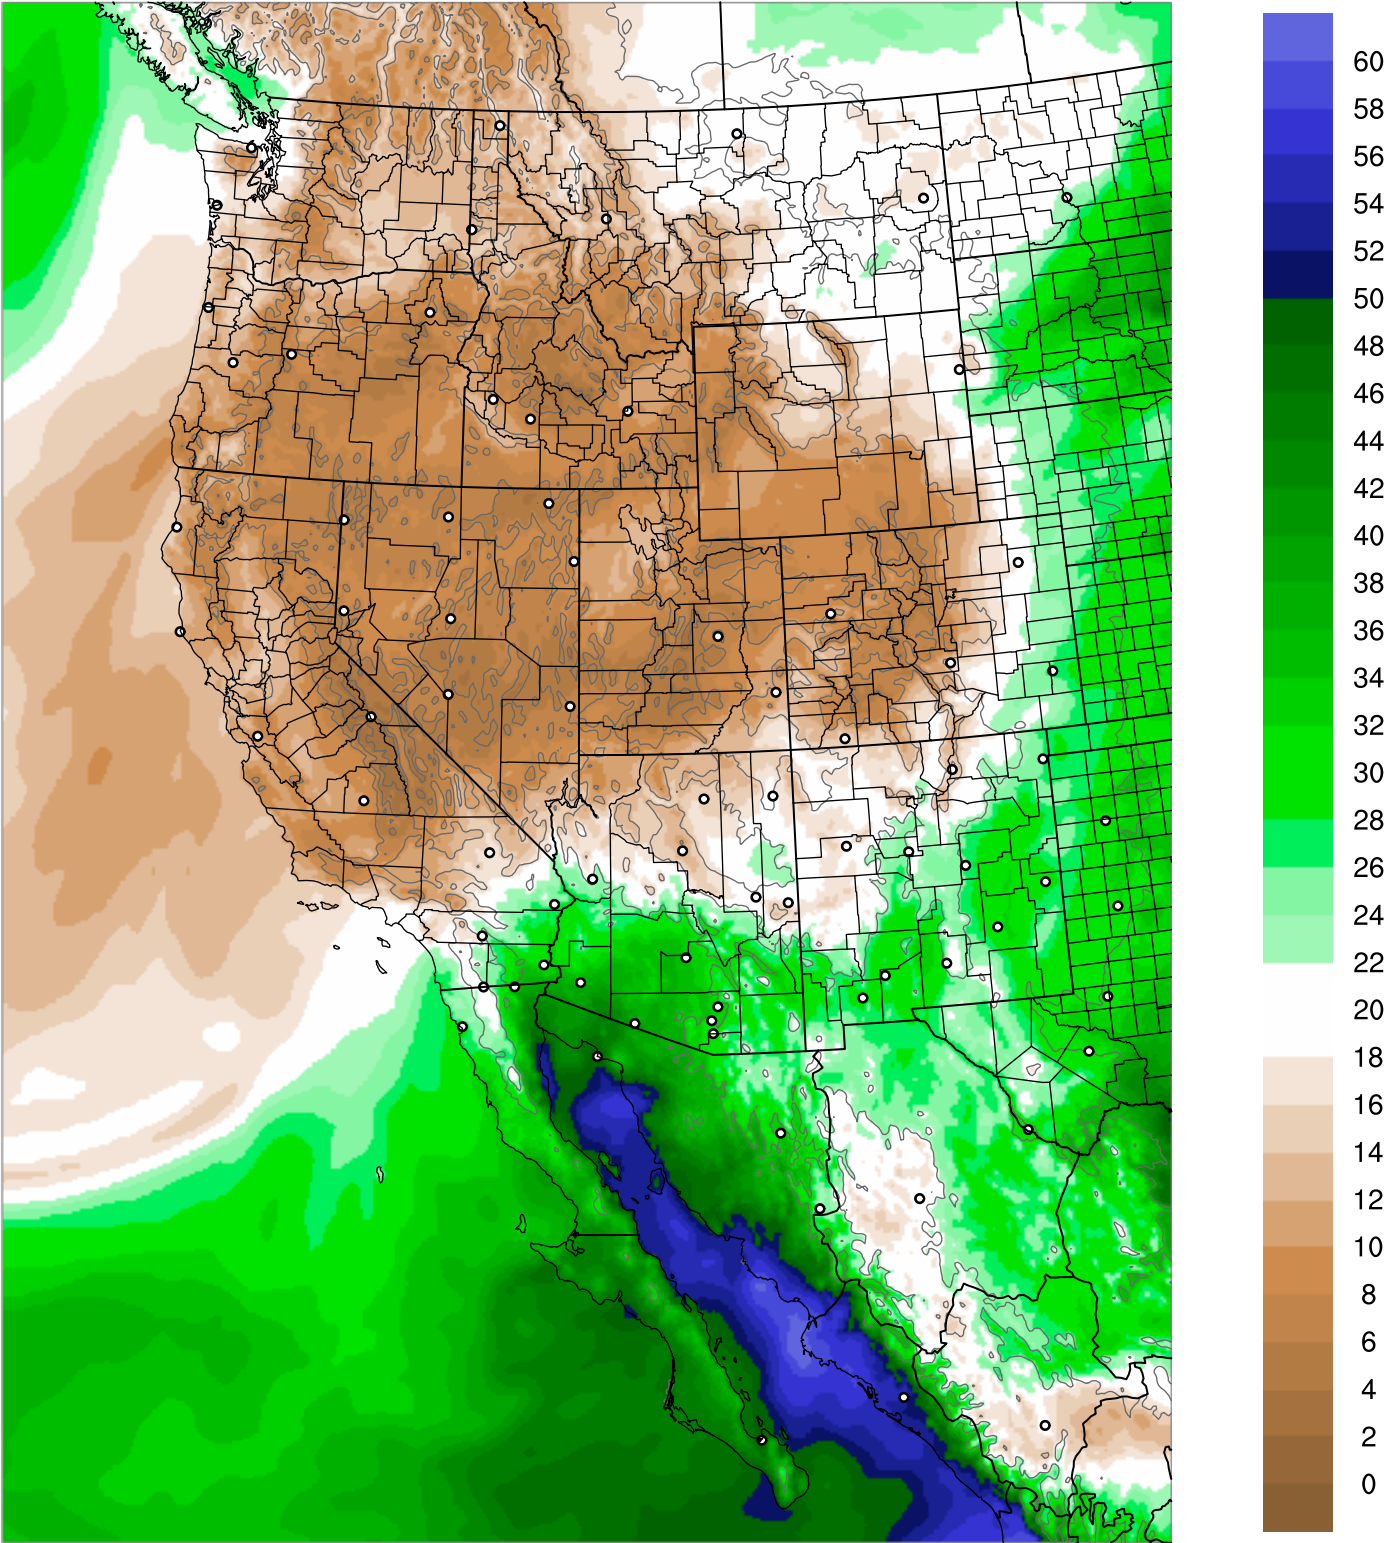

Corrected PWV 28 Aug 2021 11:45 UTC

PWV Error(mm) Obs-Init

Corrected PWV 28 Aug 2021 11:45 UTC

PWV Error(mm) Obs-Init