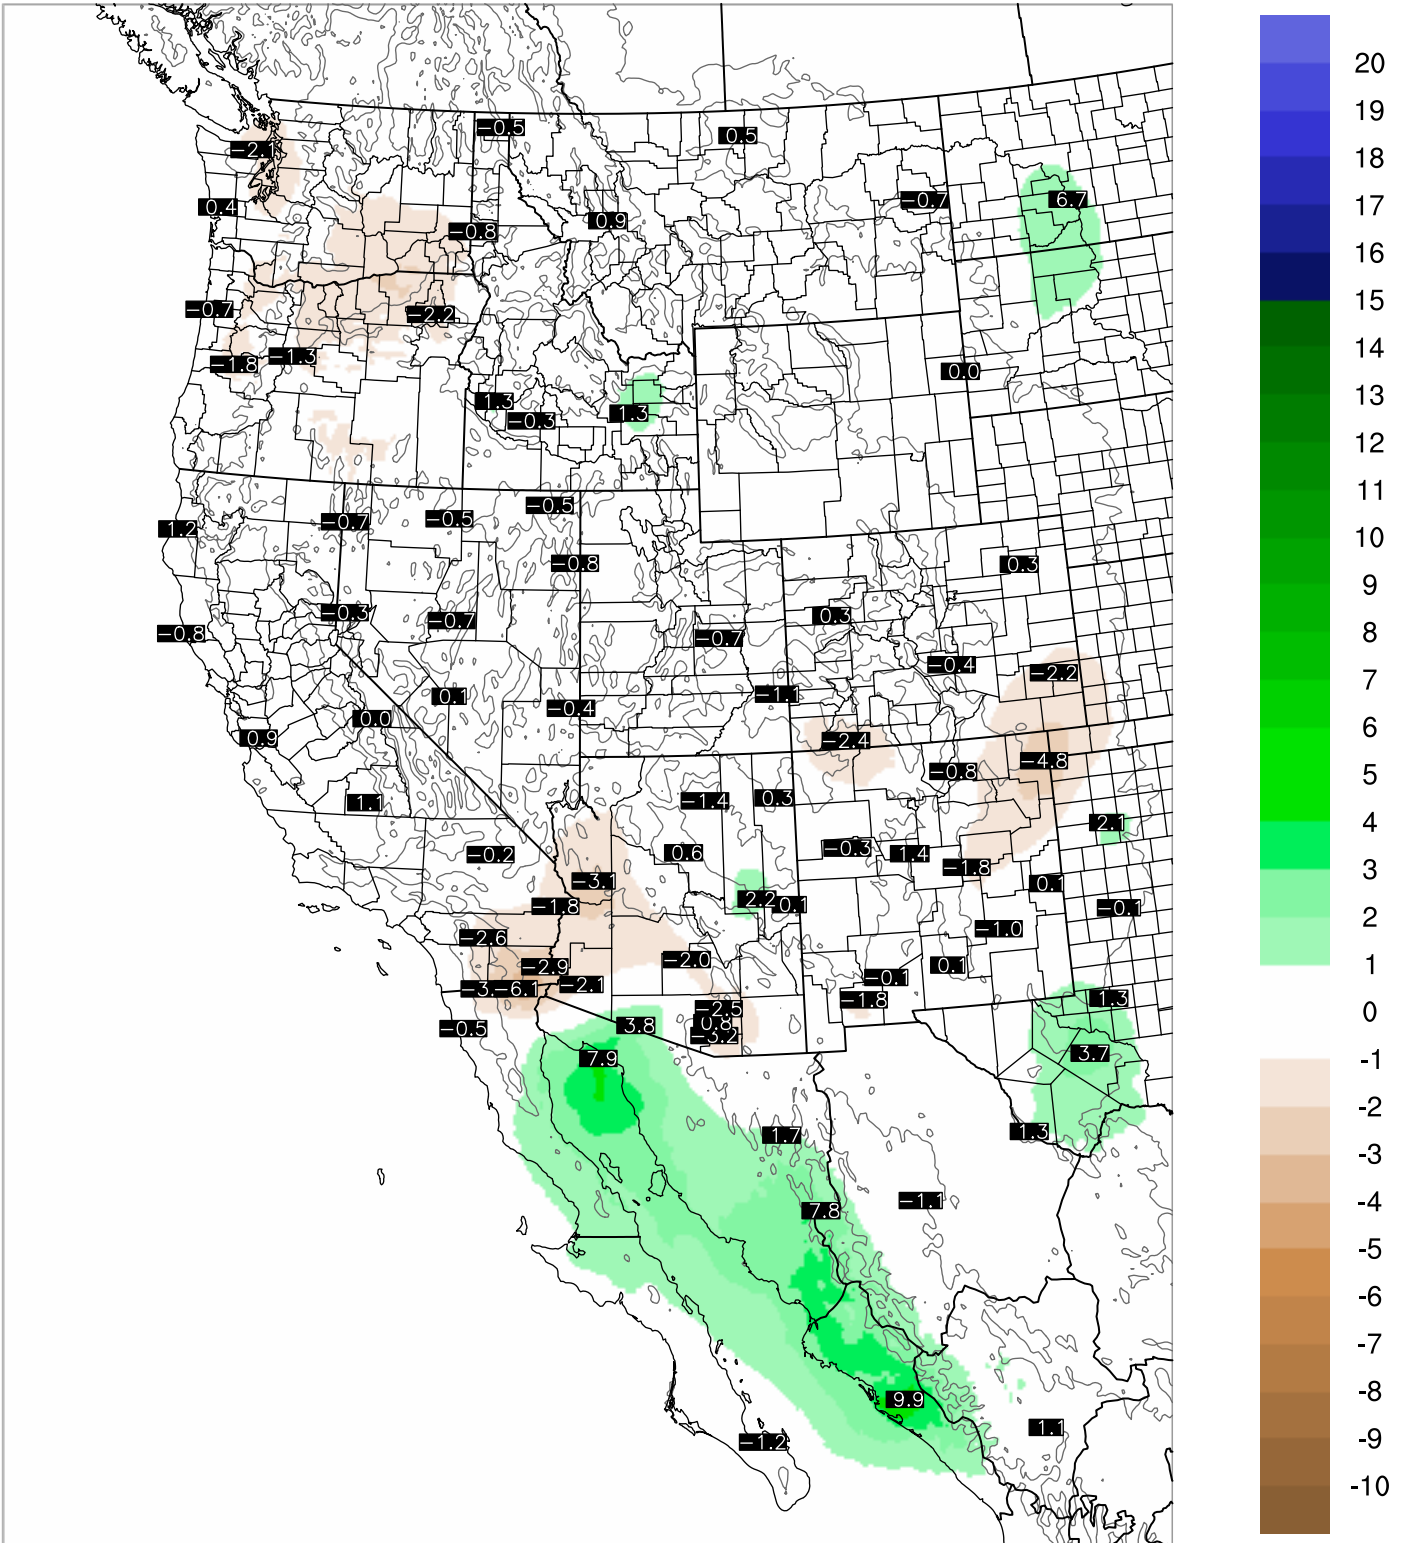

Corrected PWV 28 Aug 2021 11:45 UTC

PWV Error(mm) Obs-Init

Corrected PWV 28 Aug 2021 11:45 UTC

PWV Error(mm) Obs-Init