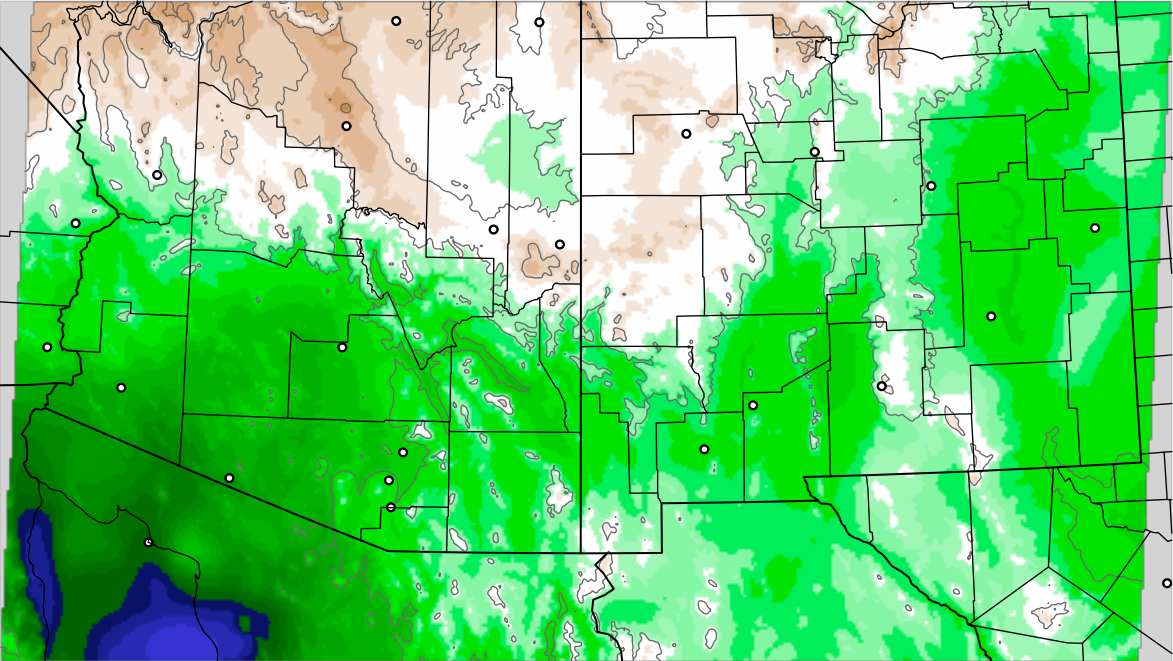

Corrected PWV 28 Aug 2021 11:45 UTC

PWV Error(mm) Obs-Init

Corrected PWV 28 Aug 2021 11:45 UTC

PWV Error(mm) Obs-Init