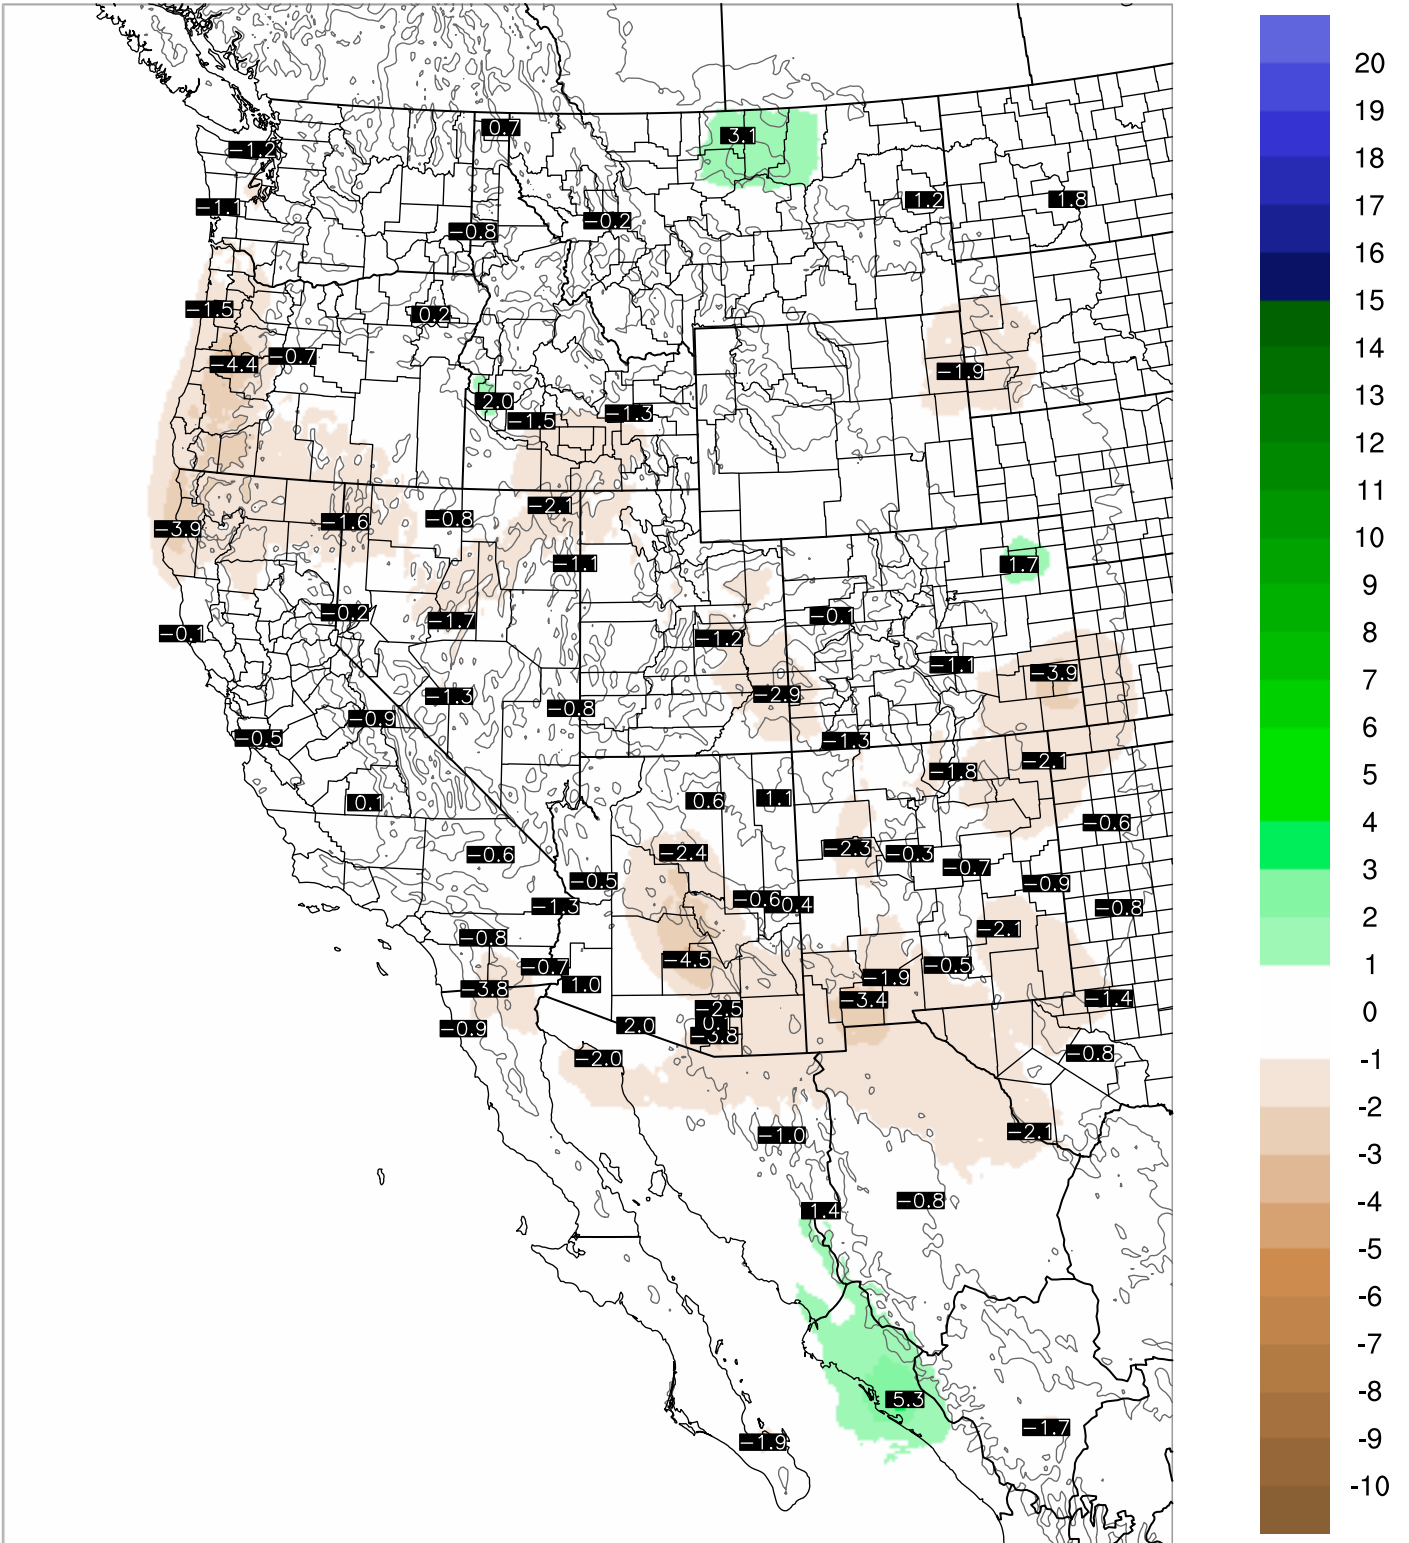

Corrected PWV 27 Aug 2021 11:45 UTC

PWV Error(mm) Obs-Init

Corrected PWV 27 Aug 2021 11:45 UTC

PWV Error(mm) Obs-Init