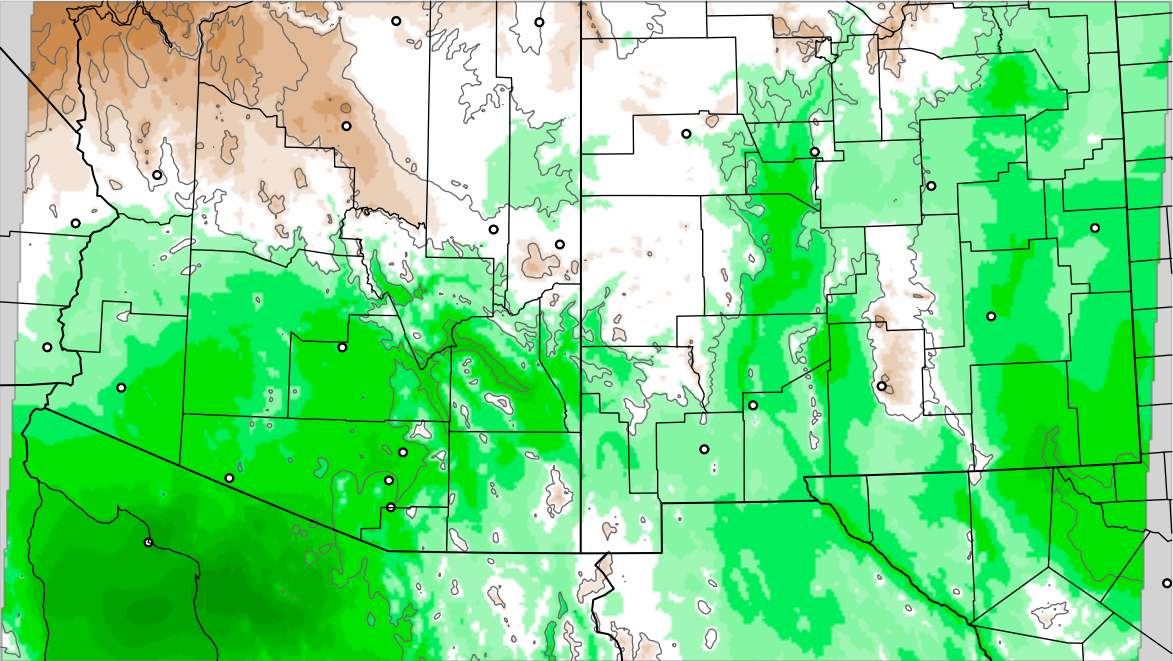

Corrected PWV 27 Aug 2021 11:45 UTC

PWV Error(mm) Obs-Init

Corrected PWV 27 Aug 2021 11:45 UTC

PWV Error(mm) Obs-Init