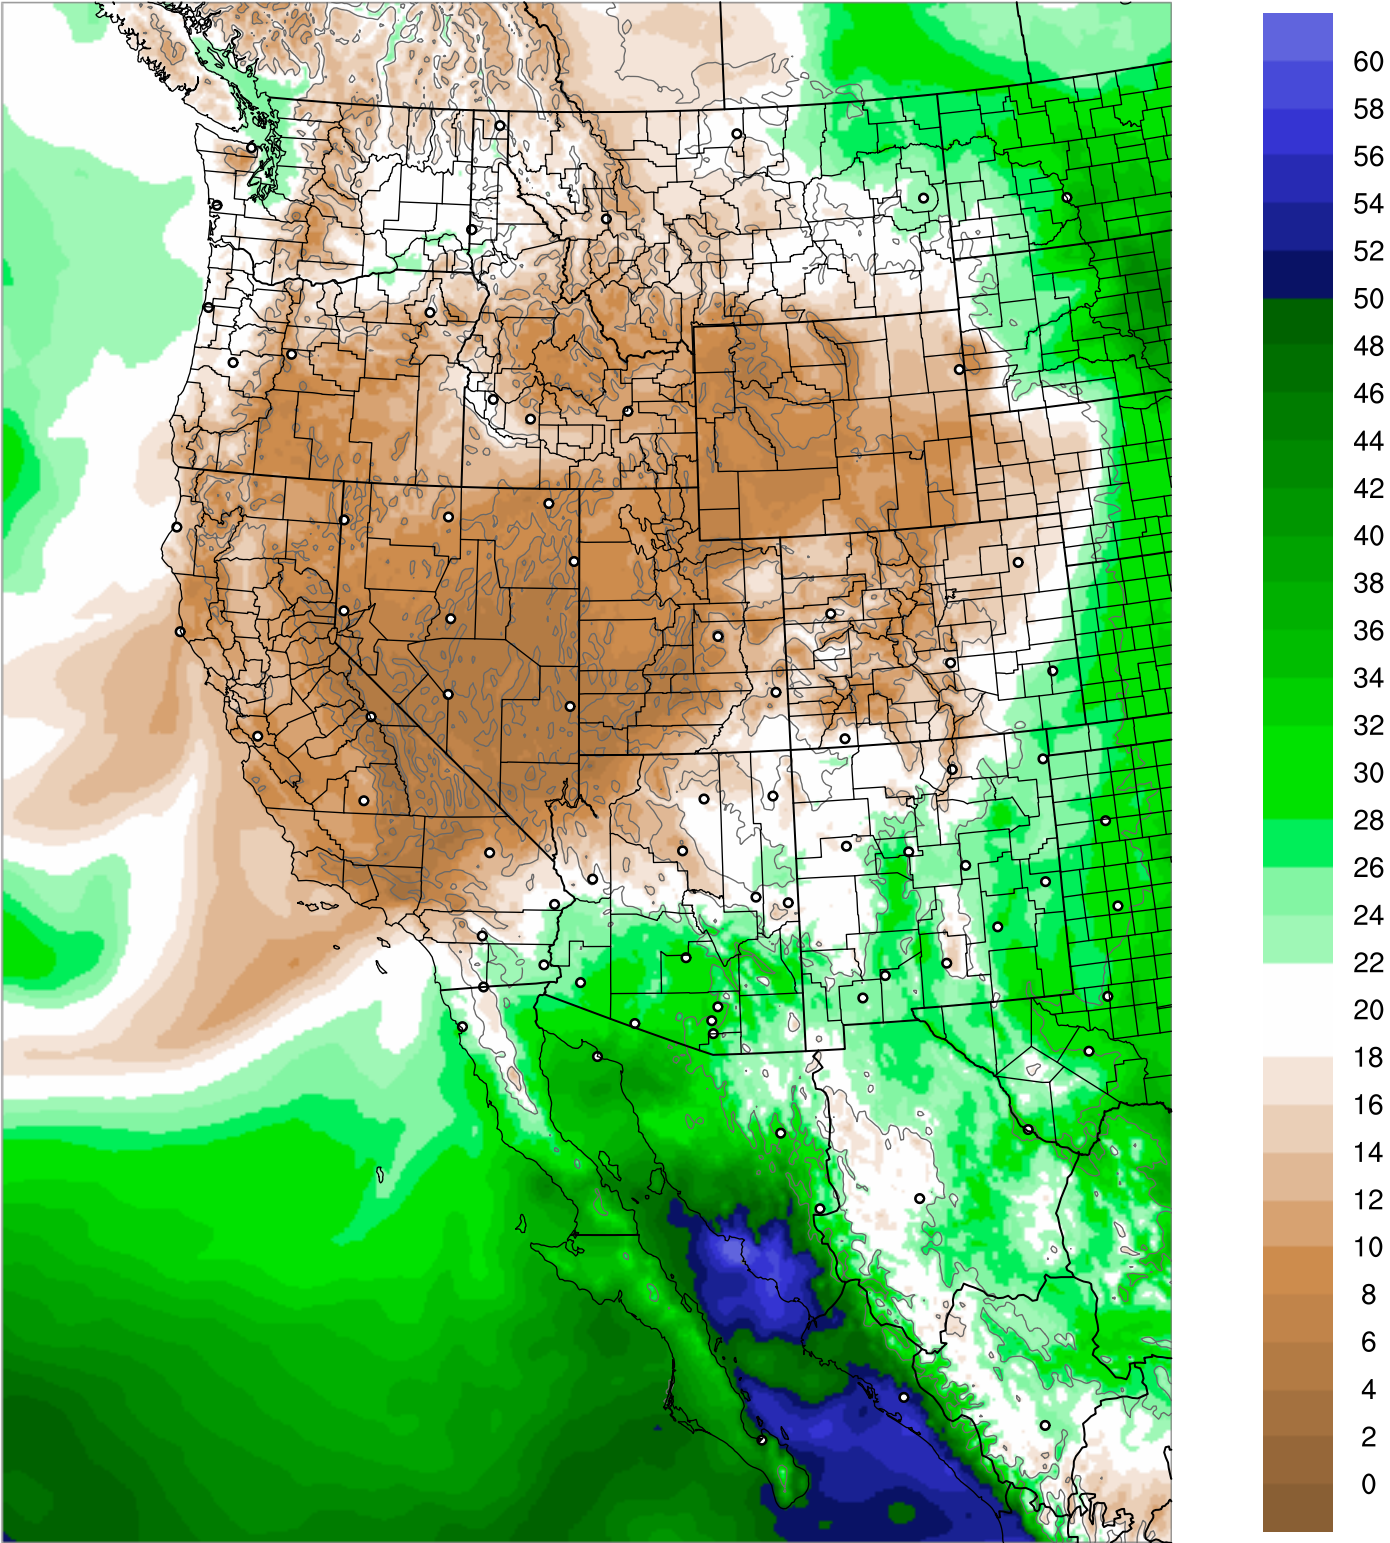

Corrected PWV 27 Aug 2021 11:45 UTC

PWV Error(mm) Obs-Init

Corrected PWV 27 Aug 2021 11:45 UTC

PWV Error(mm) Obs-Init