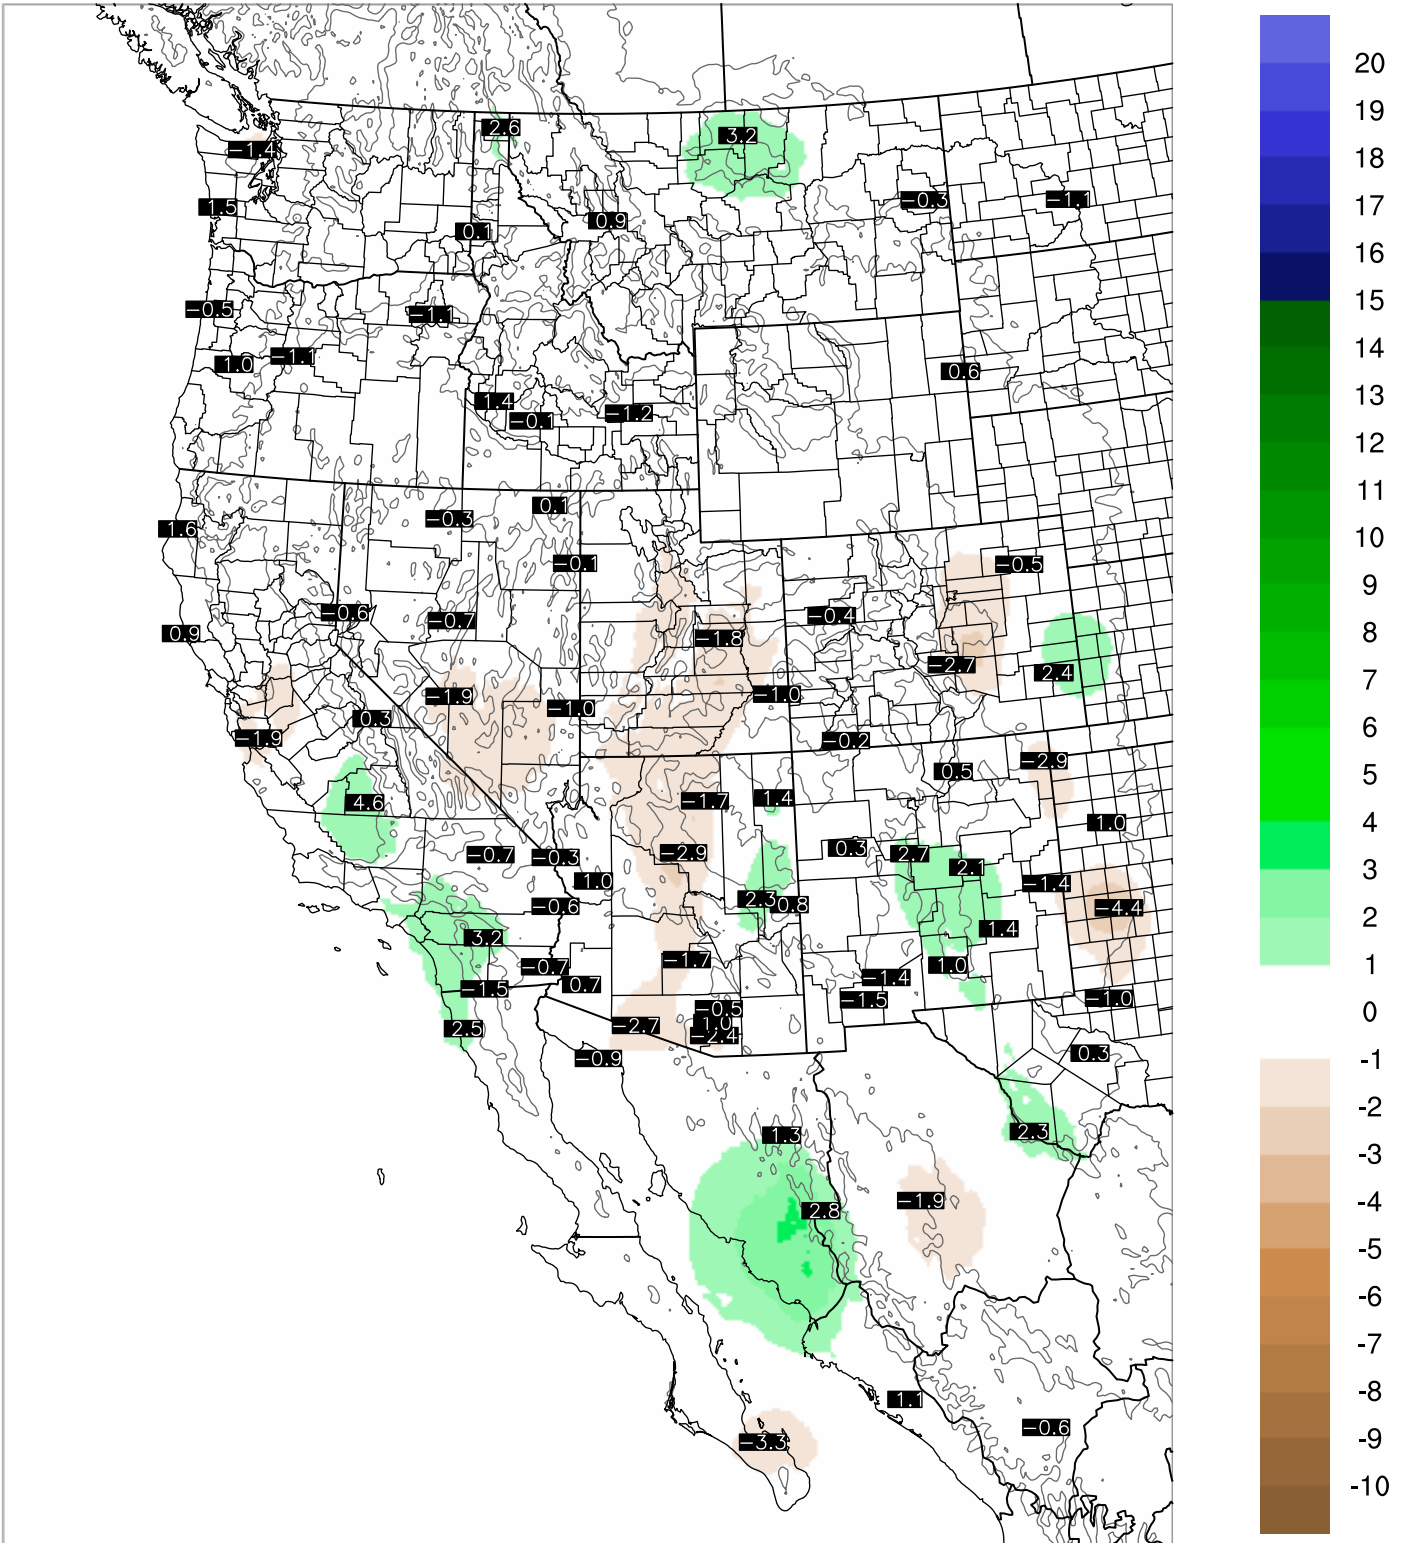

Corrected PWV 25 Aug 2021 11:45 UTC

PWV Error(mm) Obs-Init

Corrected PWV 25 Aug 2021 11:45 UTC

PWV Error(mm) Obs-Init