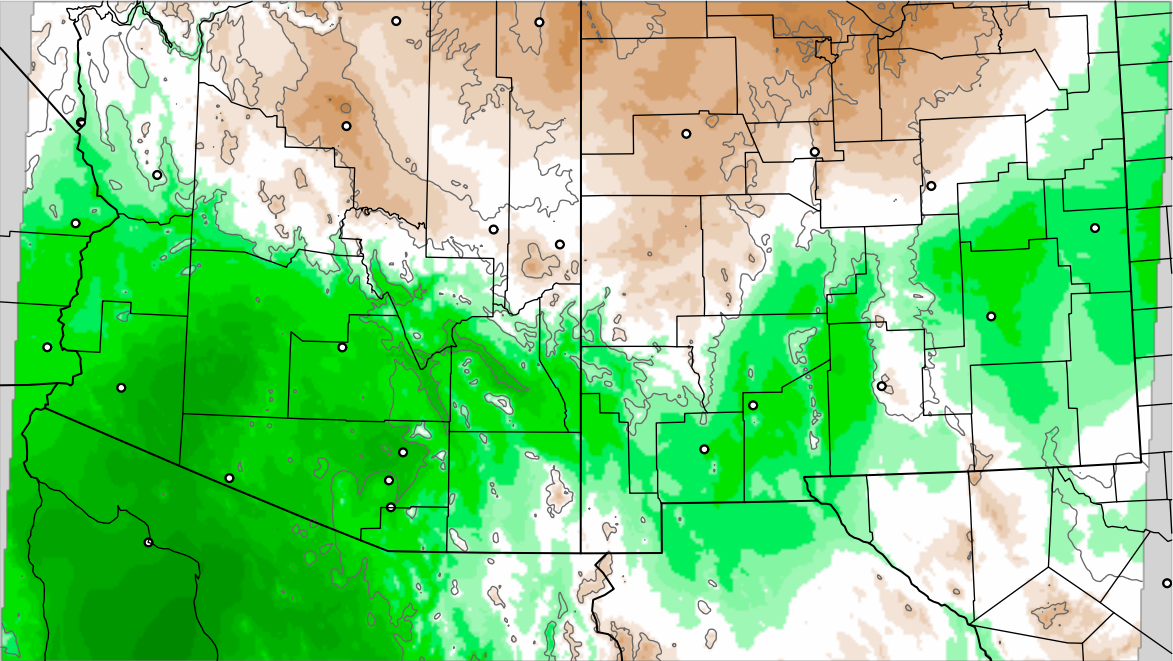

Corrected PWV 25 Aug 2021 11:45 UTC

PWV Error(mm) Obs-Init

Corrected PWV 25 Aug 2021 11:45 UTC

PWV Error(mm) Obs-Init