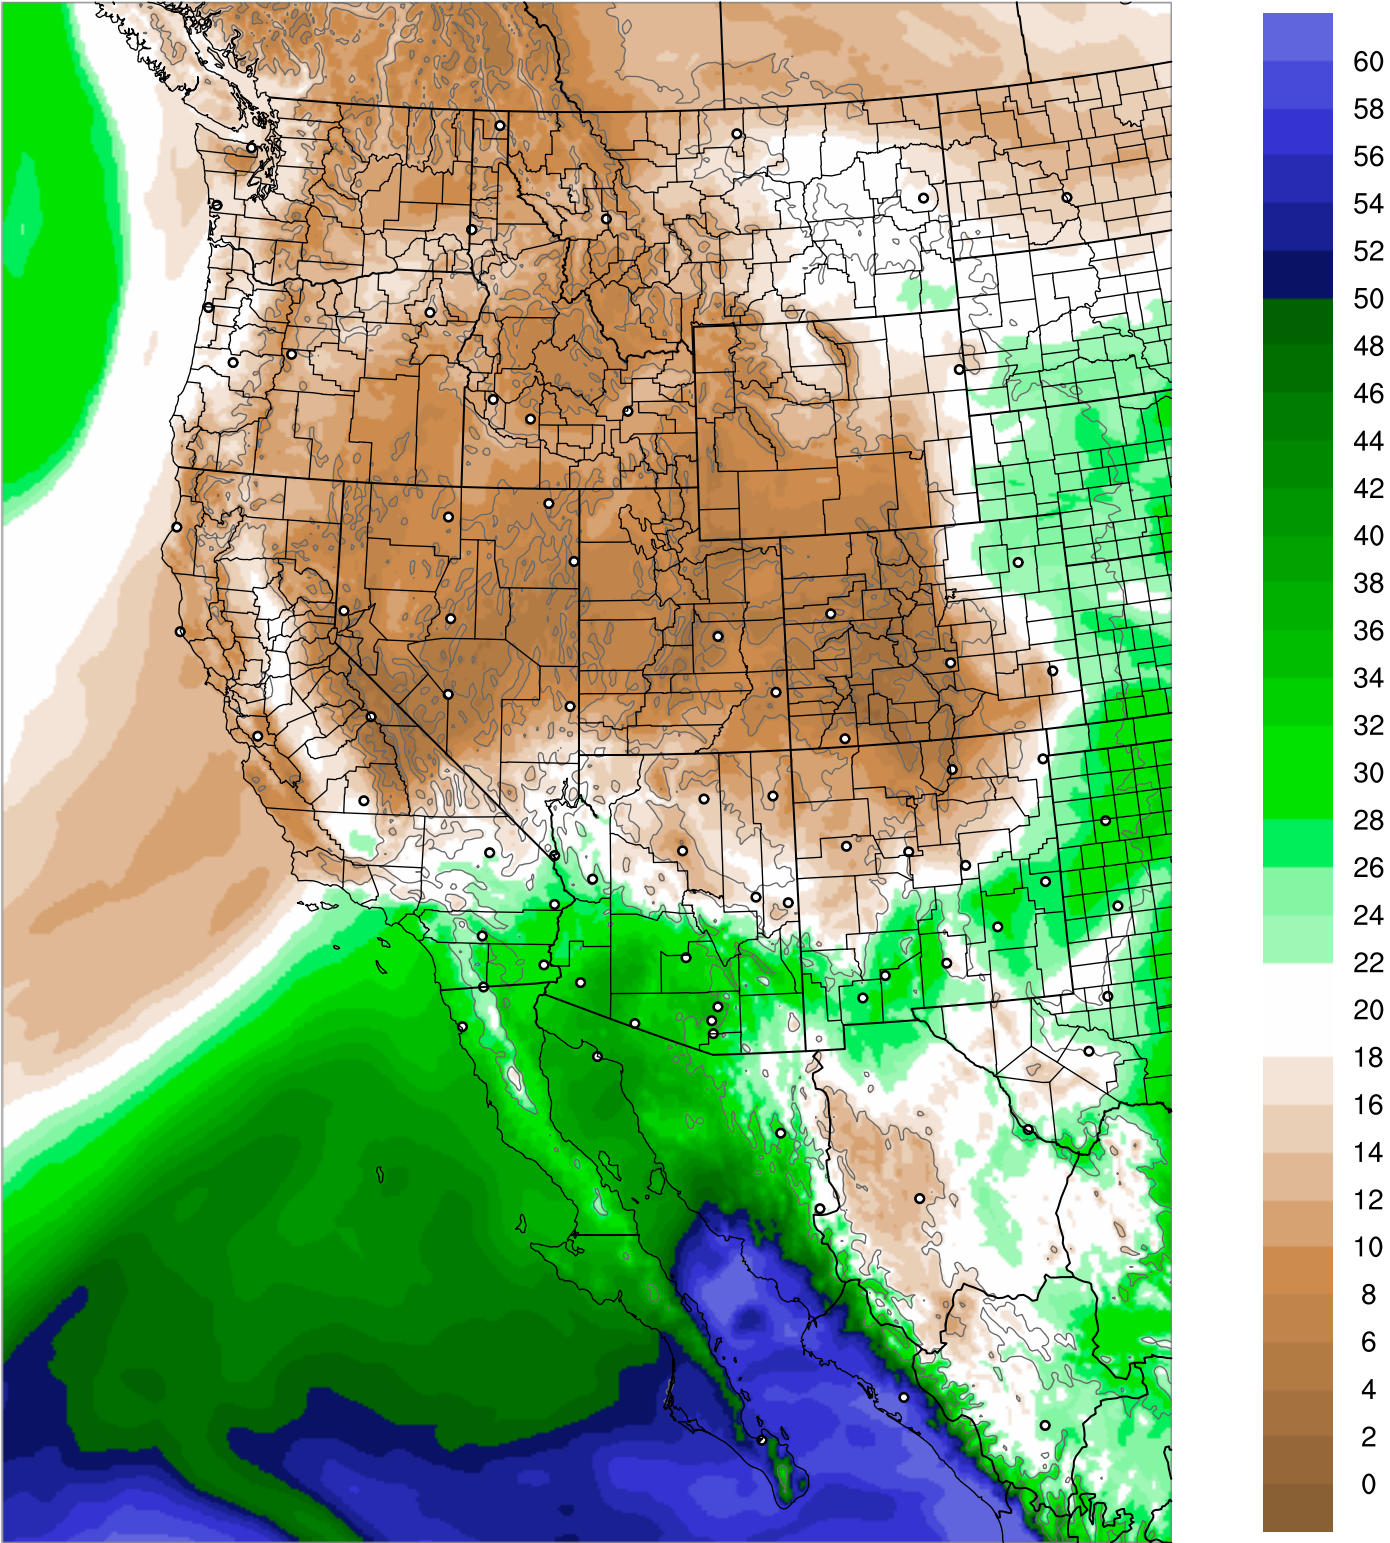

Corrected PWV 25 Aug 2021 11:45 UTC

PWV Error(mm) Obs-Init

Corrected PWV 25 Aug 2021 11:45 UTC

PWV Error(mm) Obs-Init