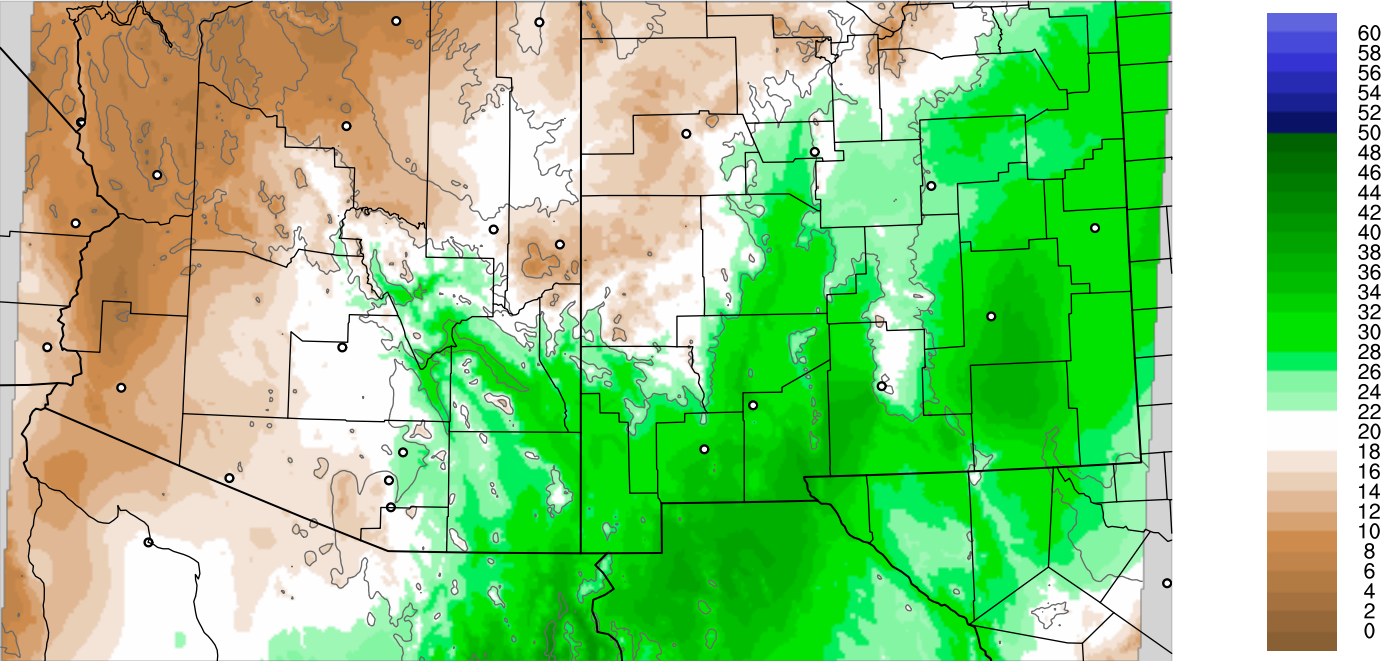

Corrected PWV 23 Aug 2021 11:45 UTC

PWV Error(mm) Obs-Init

Corrected PWV 23 Aug 2021 11:45 UTC

PWV Error(mm) Obs-Init