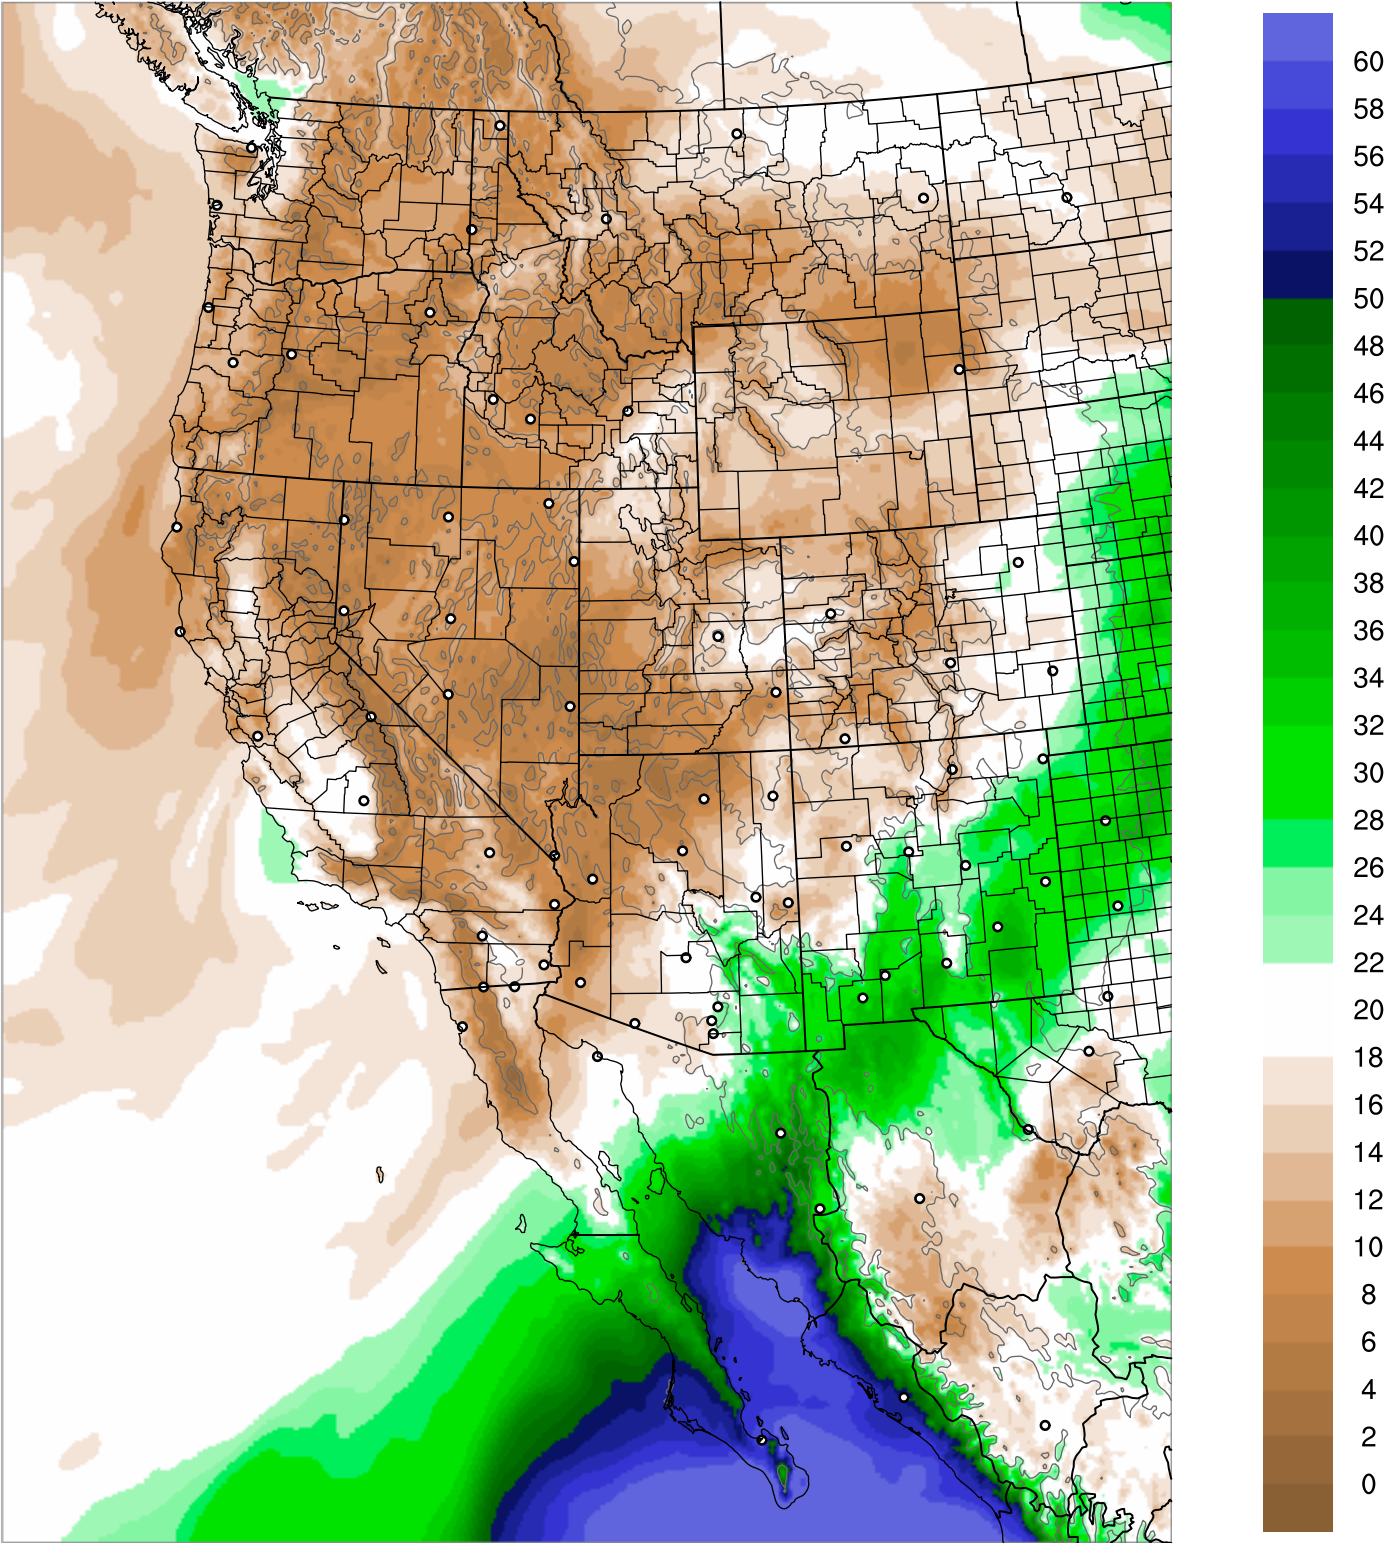

Corrected PWV 23 Aug 2021 11:45 UTC

PWV Error(mm) Obs-Init

Corrected PWV 23 Aug 2021 11:45 UTC

PWV Error(mm) Obs-Init