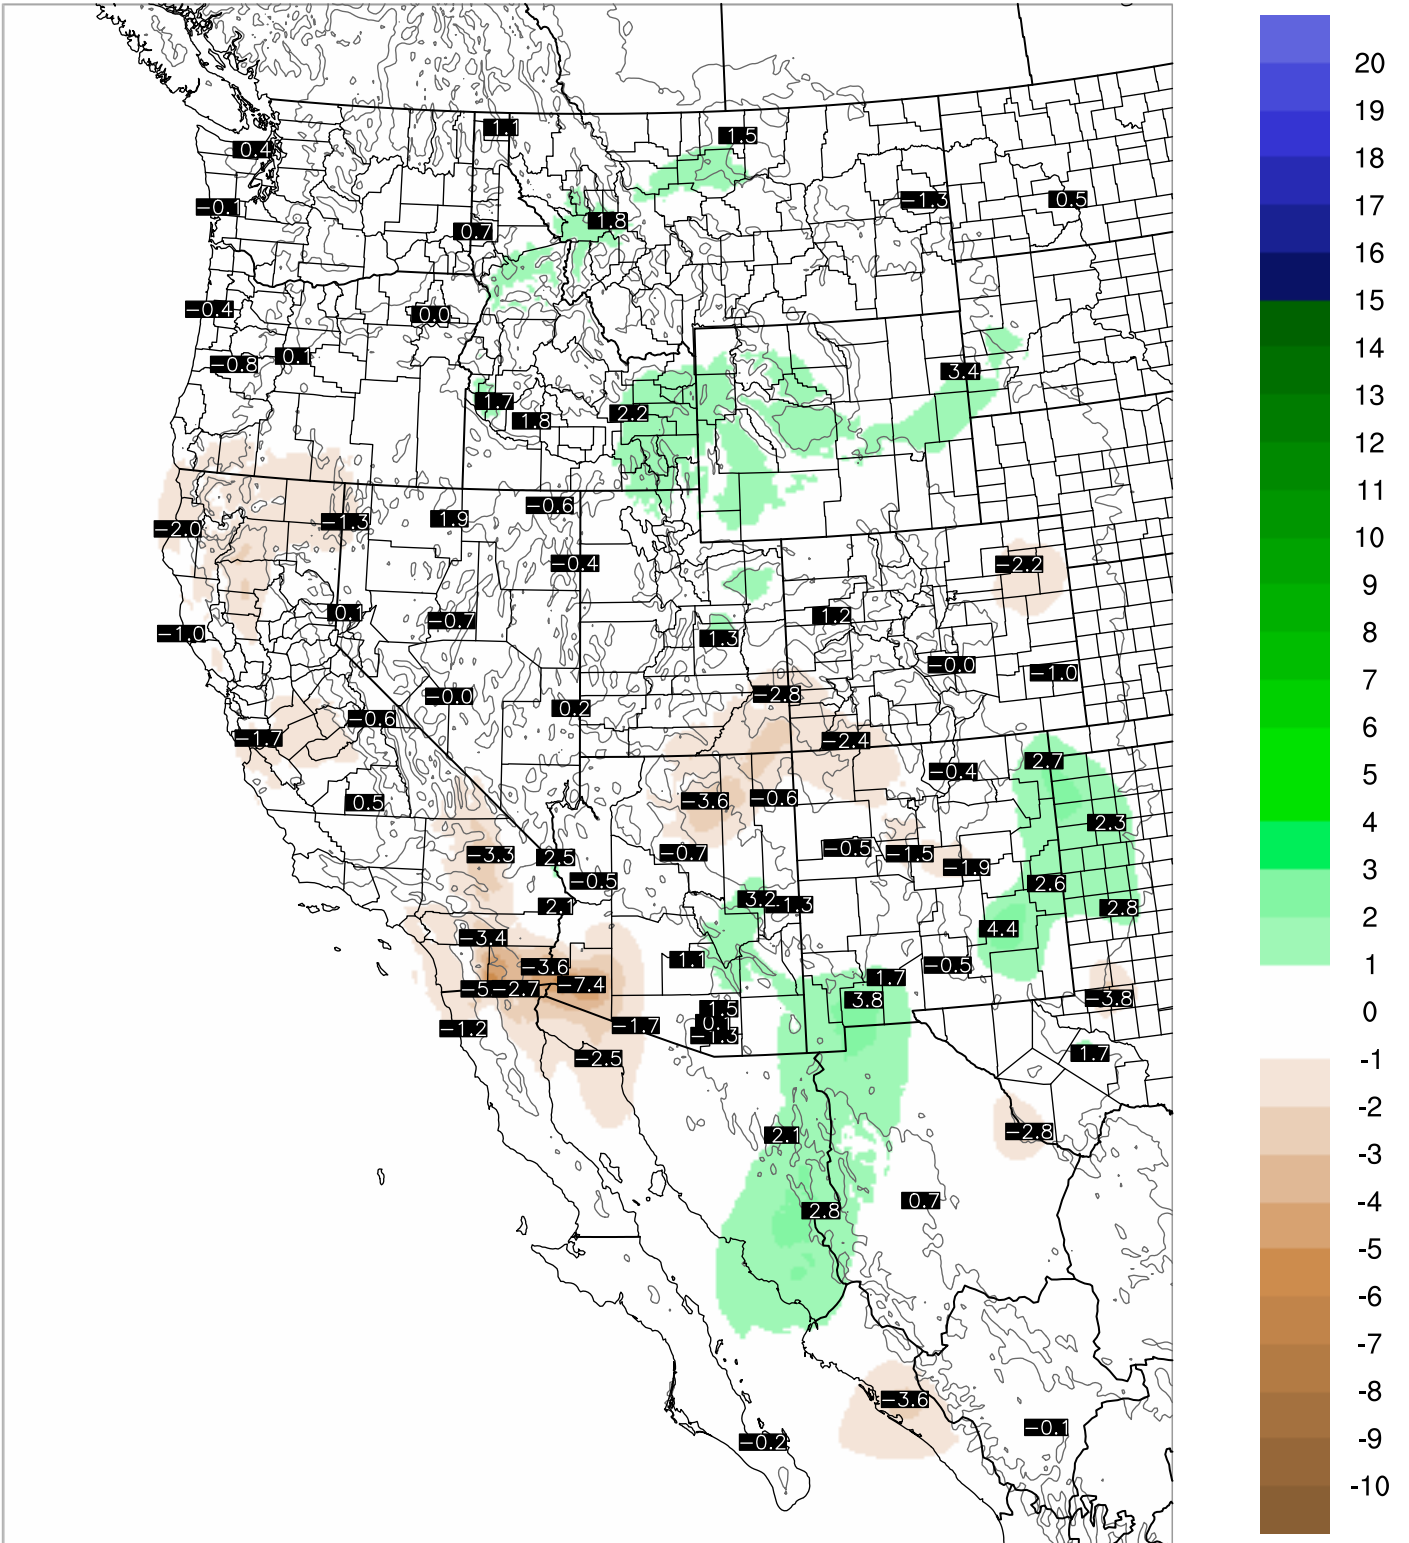

Corrected PWV 23 Aug 2021 11:45 UTC

PWV Error(mm) Obs-Init

Corrected PWV 23 Aug 2021 11:45 UTC

PWV Error(mm) Obs-Init