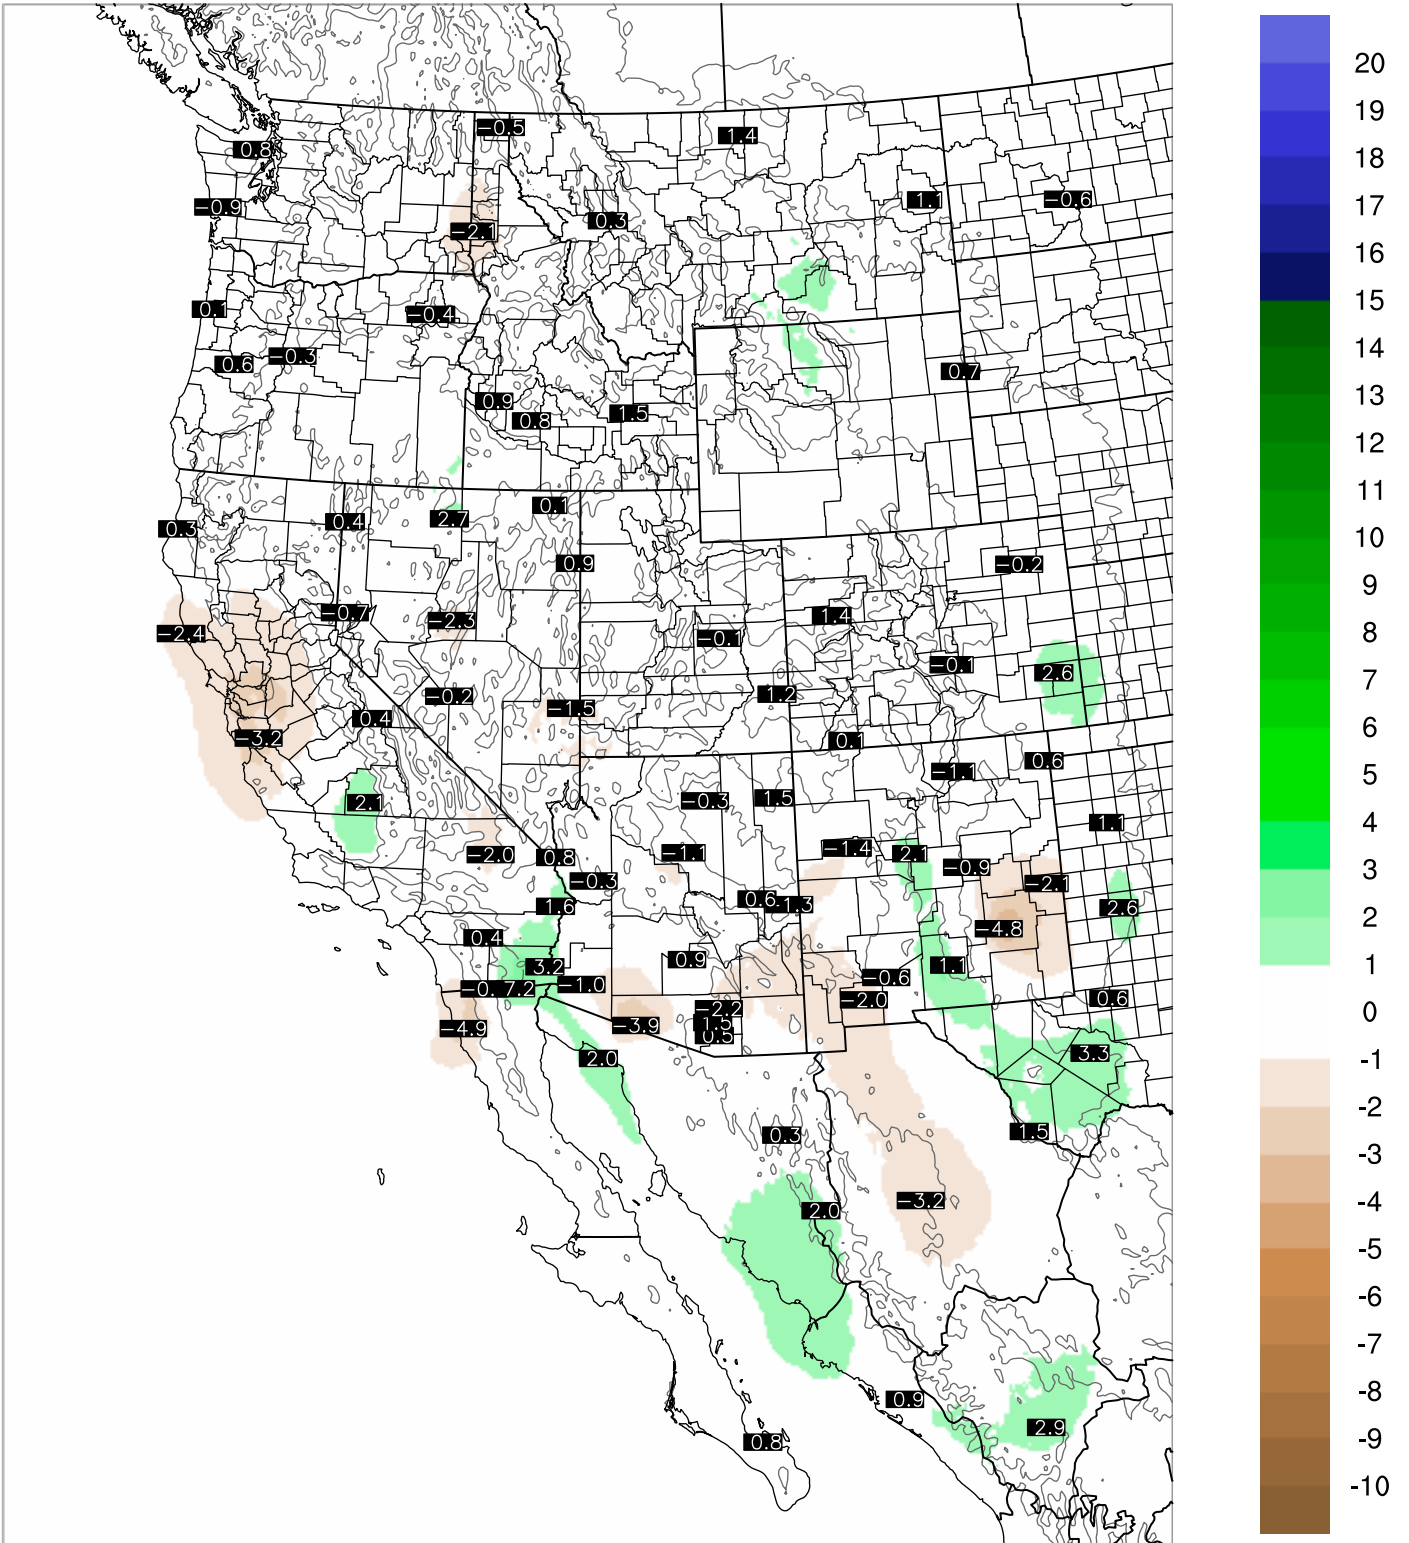

Corrected PWV 21 Aug 2021 11:45 UTC

PWV Error(mm) Obs-Init

Corrected PWV 21 Aug 2021 11:45 UTC

PWV Error(mm) Obs-Init