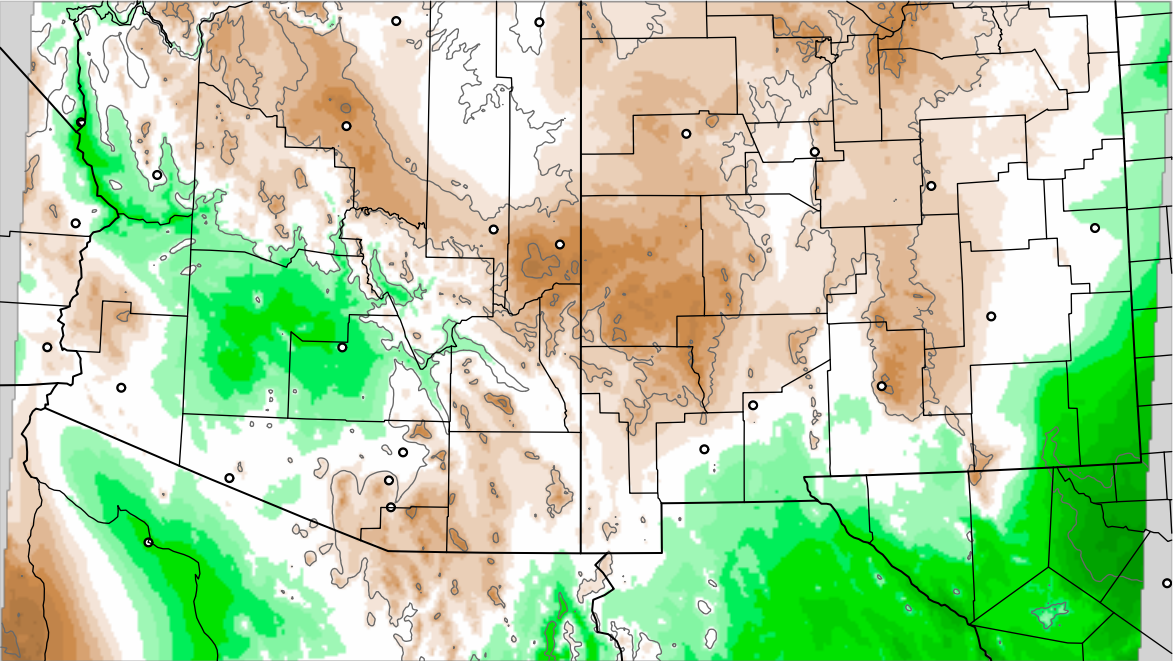

Corrected PWV 21 Aug 2021 11:45 UTC

PWV Error(mm) Obs-Init

Corrected PWV 21 Aug 2021 11:45 UTC

PWV Error(mm) Obs-Init