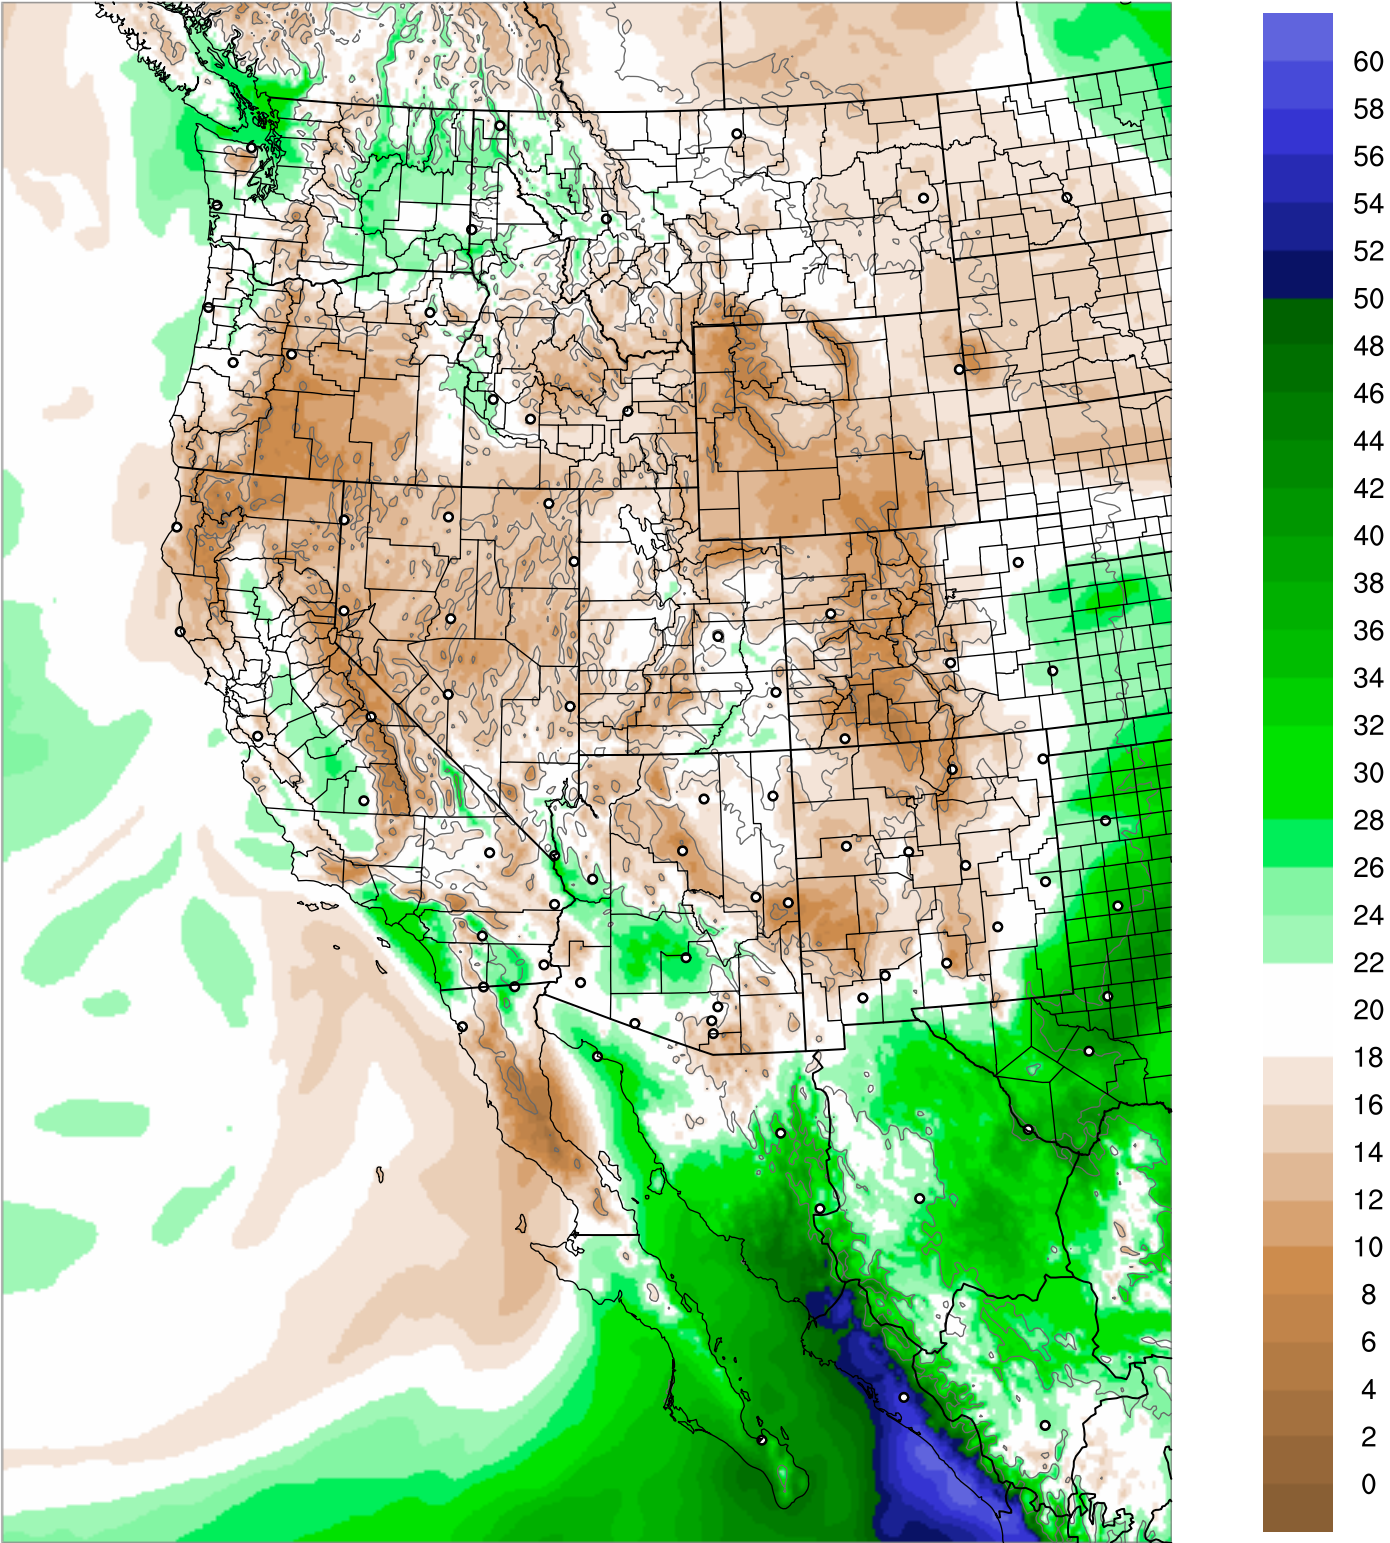

Corrected PWV 21 Aug 2021 11:45 UTC

PWV Error(mm) Obs-Init

Corrected PWV 21 Aug 2021 11:45 UTC

PWV Error(mm) Obs-Init