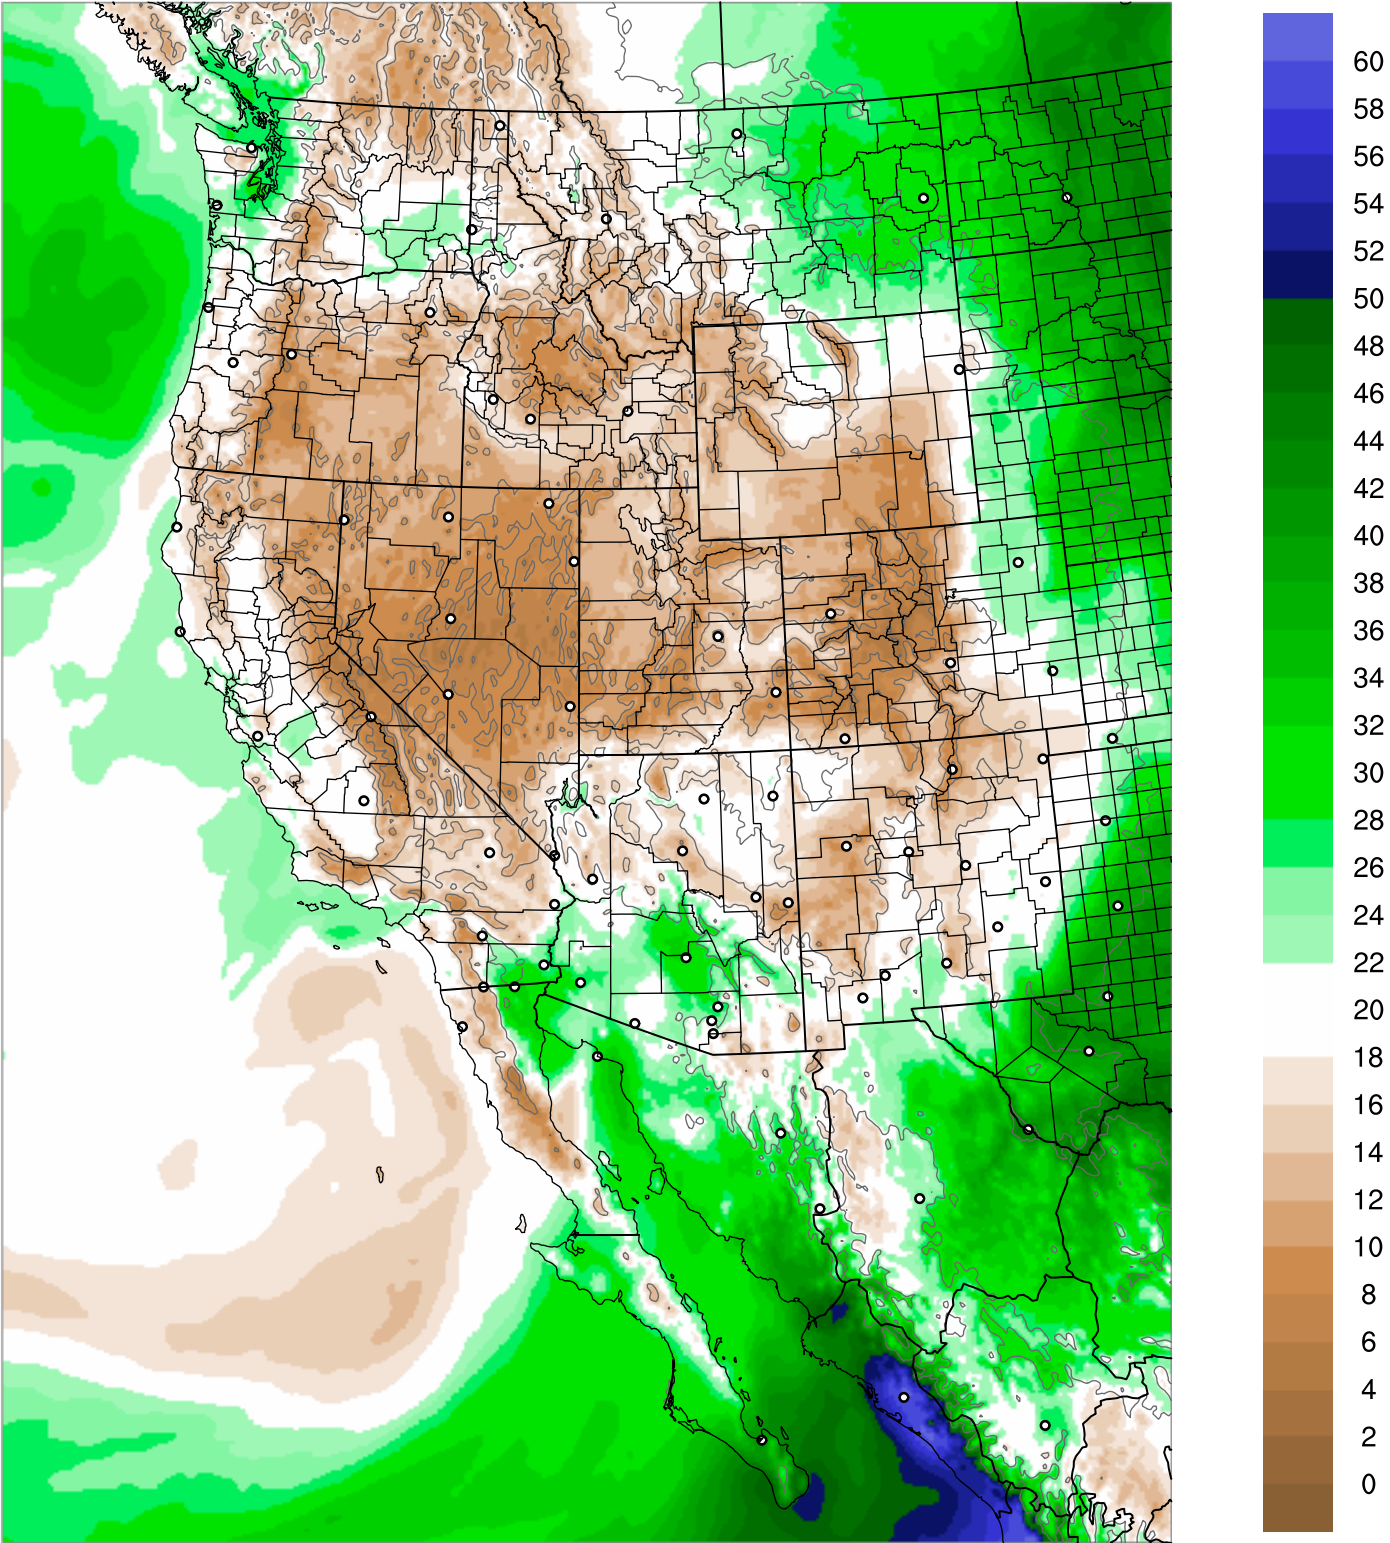

Corrected PWV 20 Aug 2021 11:45 UTC

PWV Error(mm) Obs-Init

Corrected PWV 20 Aug 2021 11:45 UTC

PWV Error(mm) Obs-Init