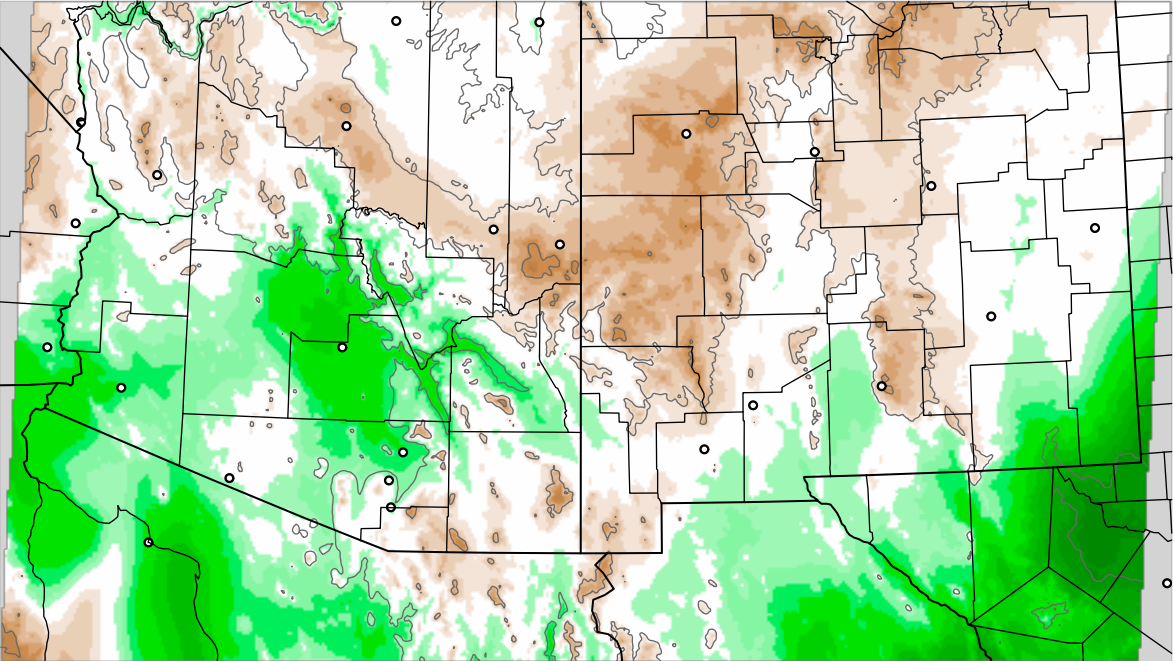

Corrected PWV 20 Aug 2021 11:45 UTC

PWV Error(mm) Obs-Init

Corrected PWV 20 Aug 2021 11:45 UTC

PWV Error(mm) Obs-Init