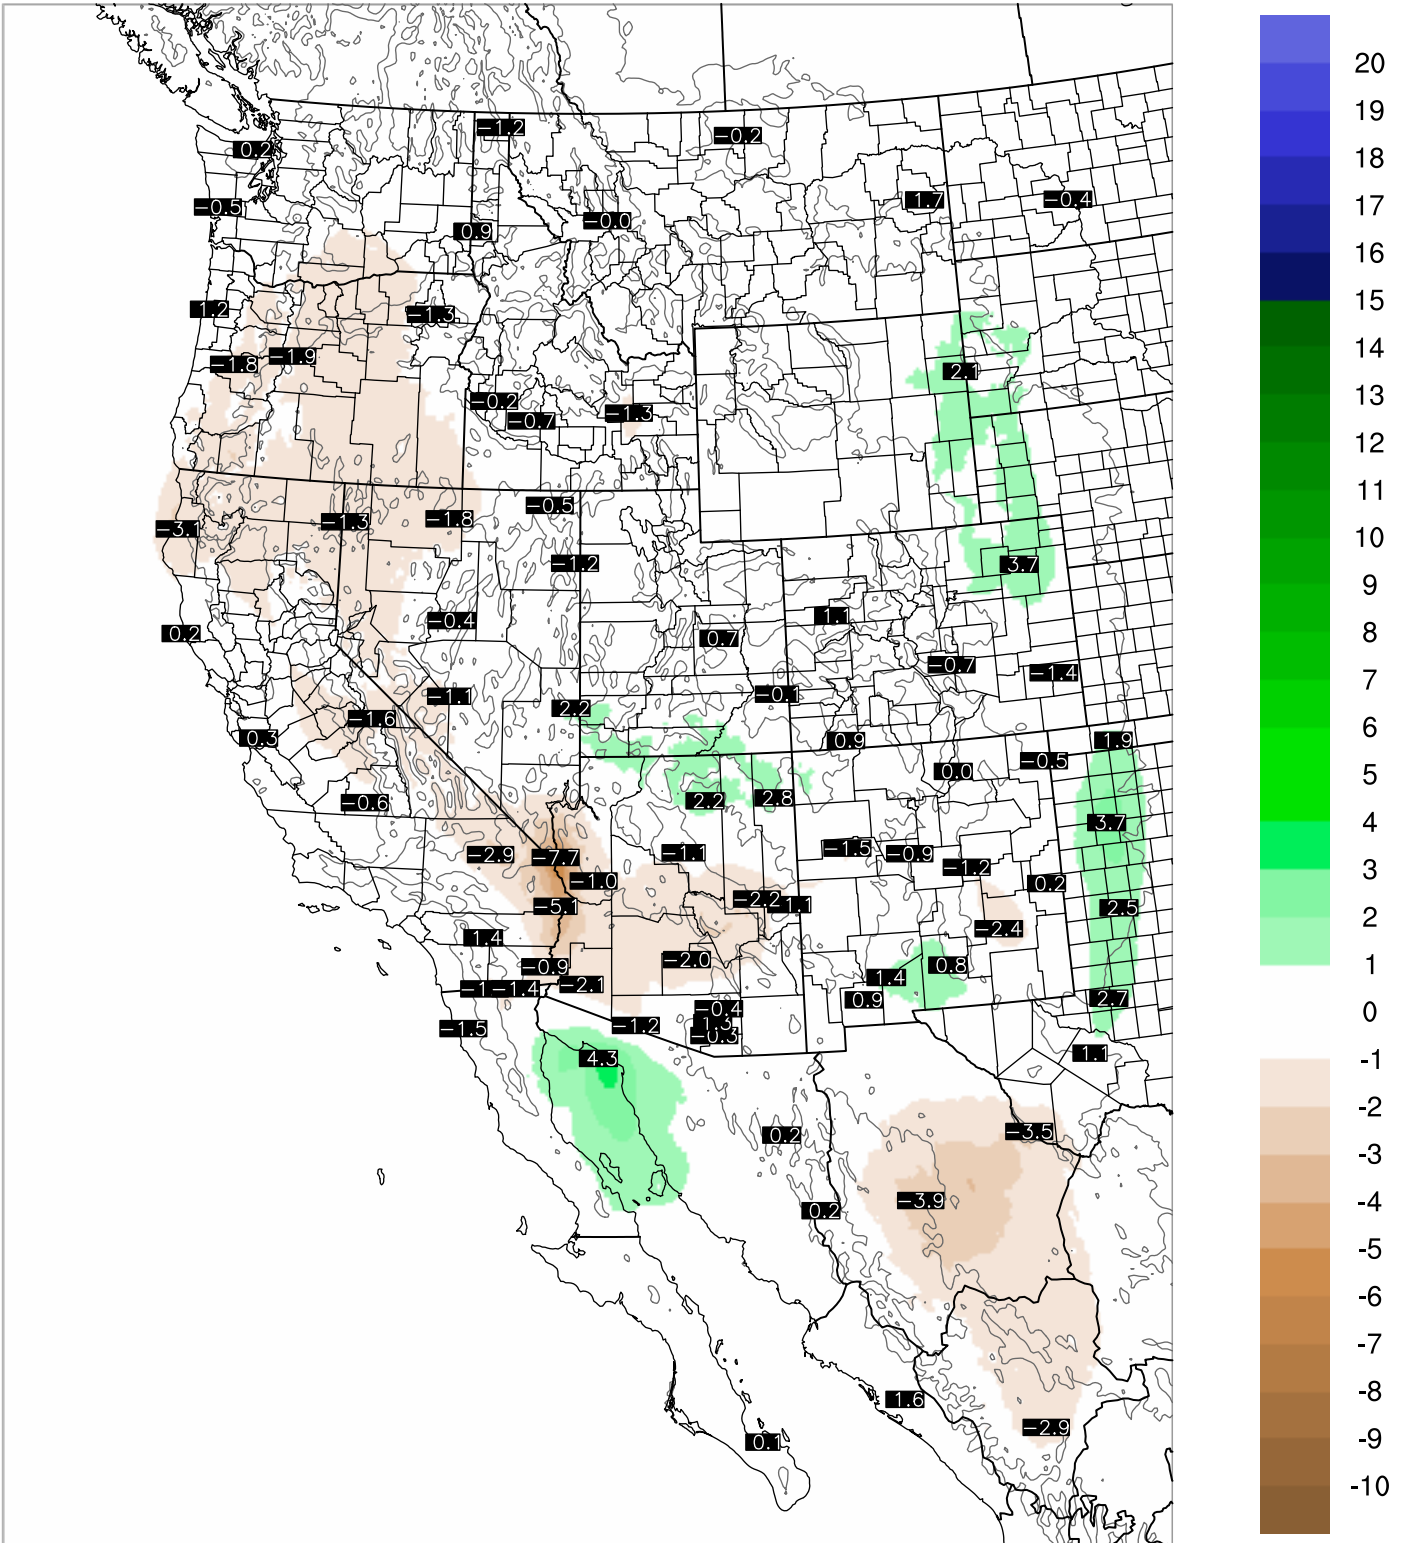

Corrected PWV 20 Aug 2021 11:45 UTC

PWV Error(mm) Obs-Init

Corrected PWV 20 Aug 2021 11:45 UTC

PWV Error(mm) Obs-Init