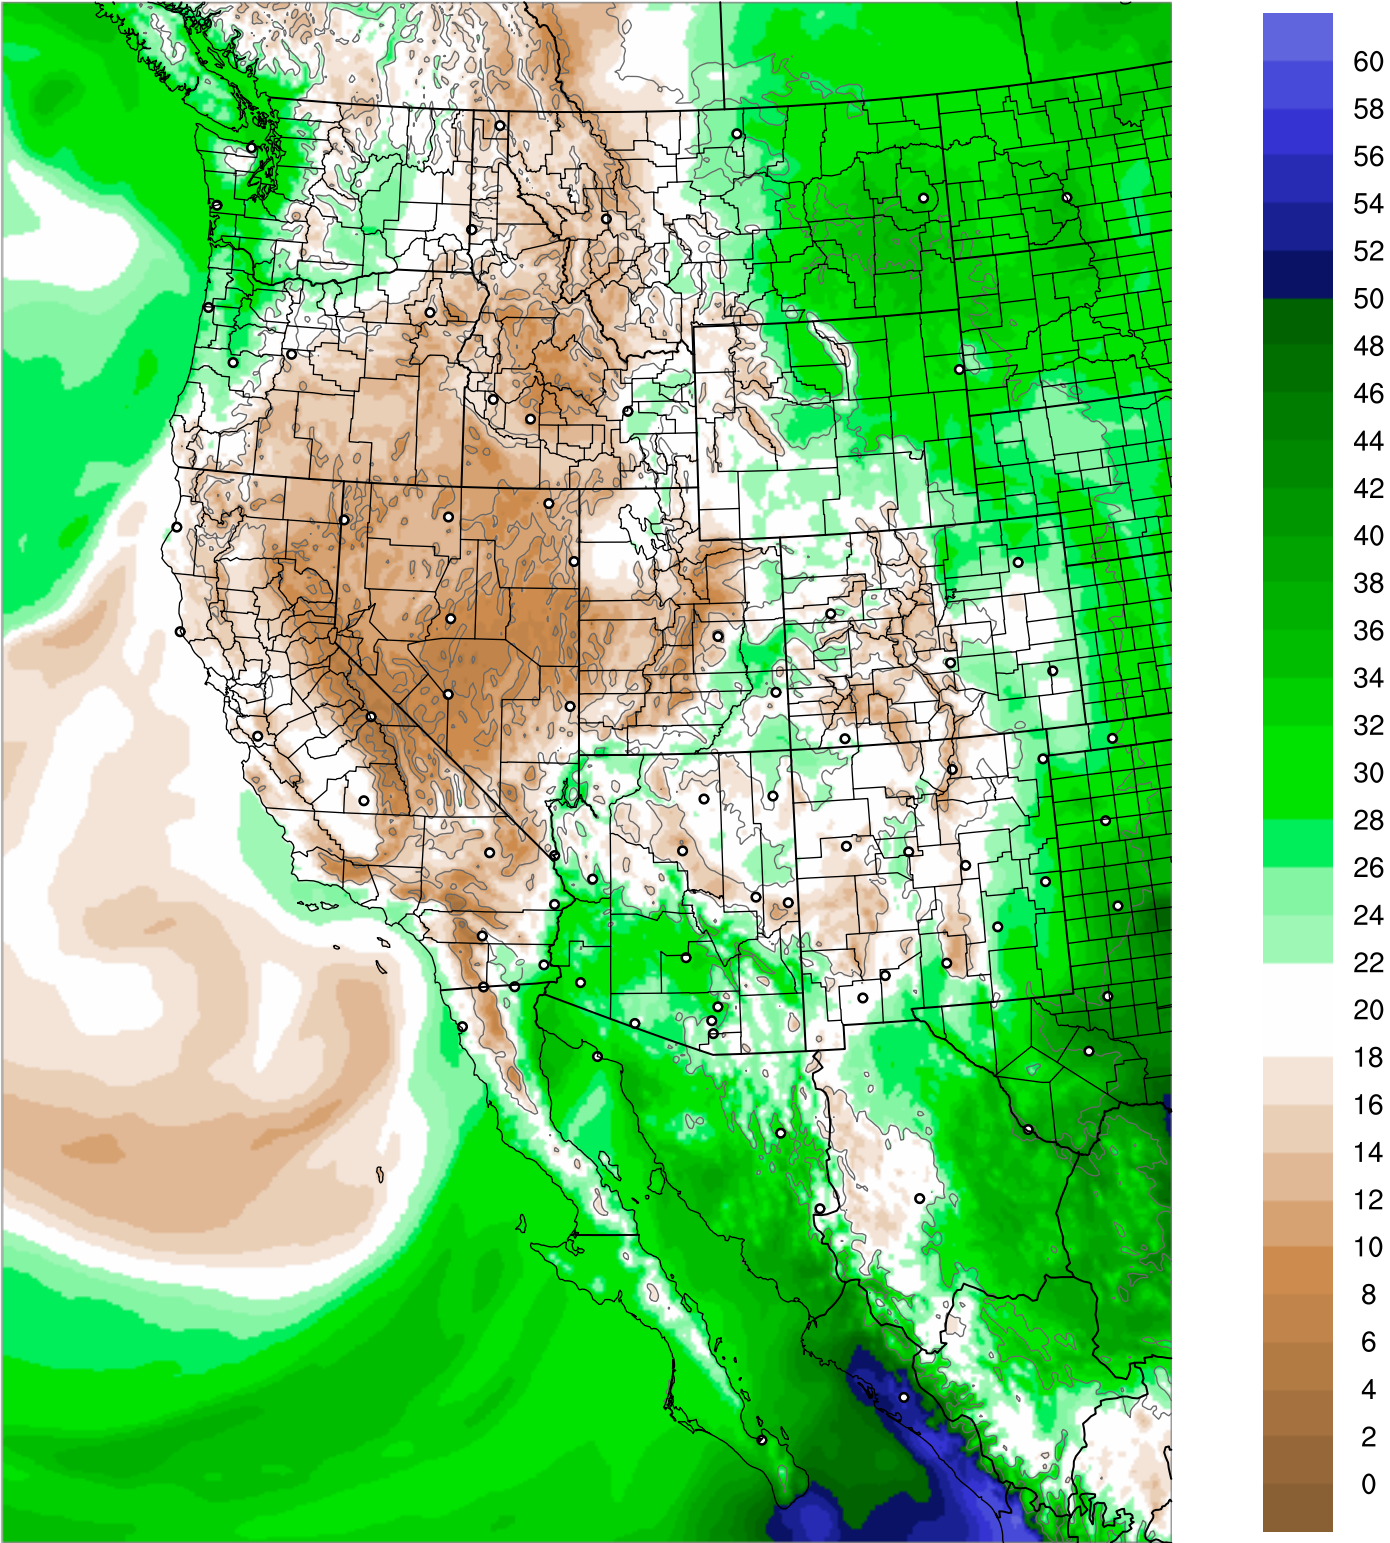

Corrected PWV 19 Aug 2021 11:45 UTC

PWV Error(mm) Obs-Init

Corrected PWV 19 Aug 2021 11:45 UTC

PWV Error(mm) Obs-Init