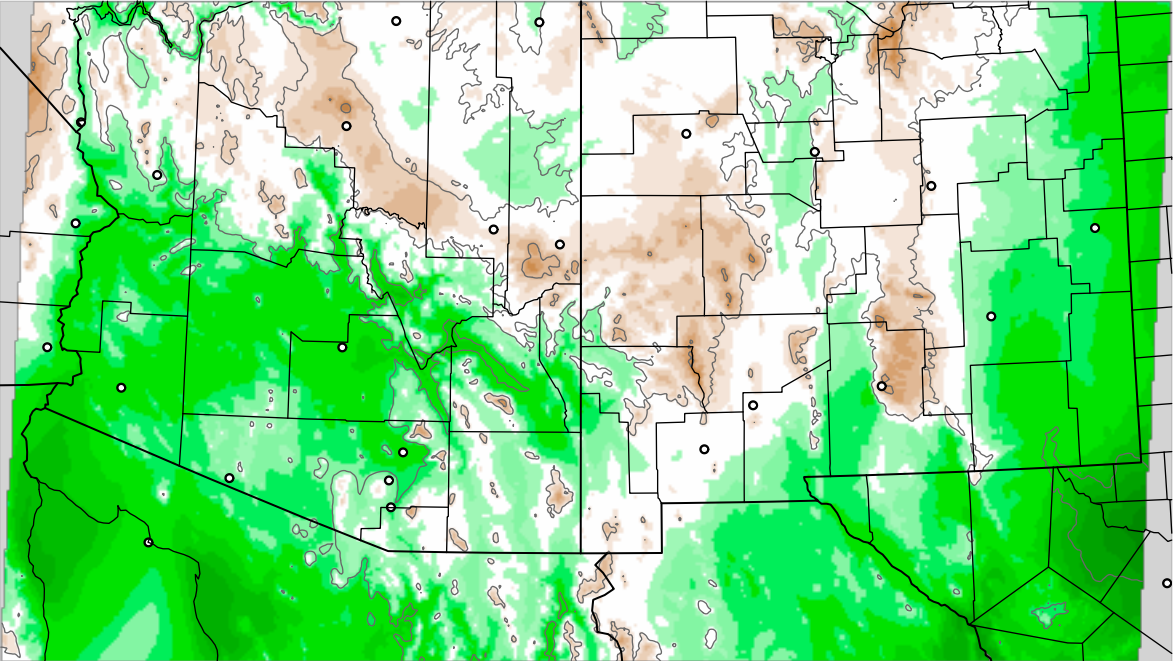

Corrected PWV 19 Aug 2021 11:45 UTC

PWV Error(mm) Obs-Init

Corrected PWV 19 Aug 2021 11:45 UTC

PWV Error(mm) Obs-Init