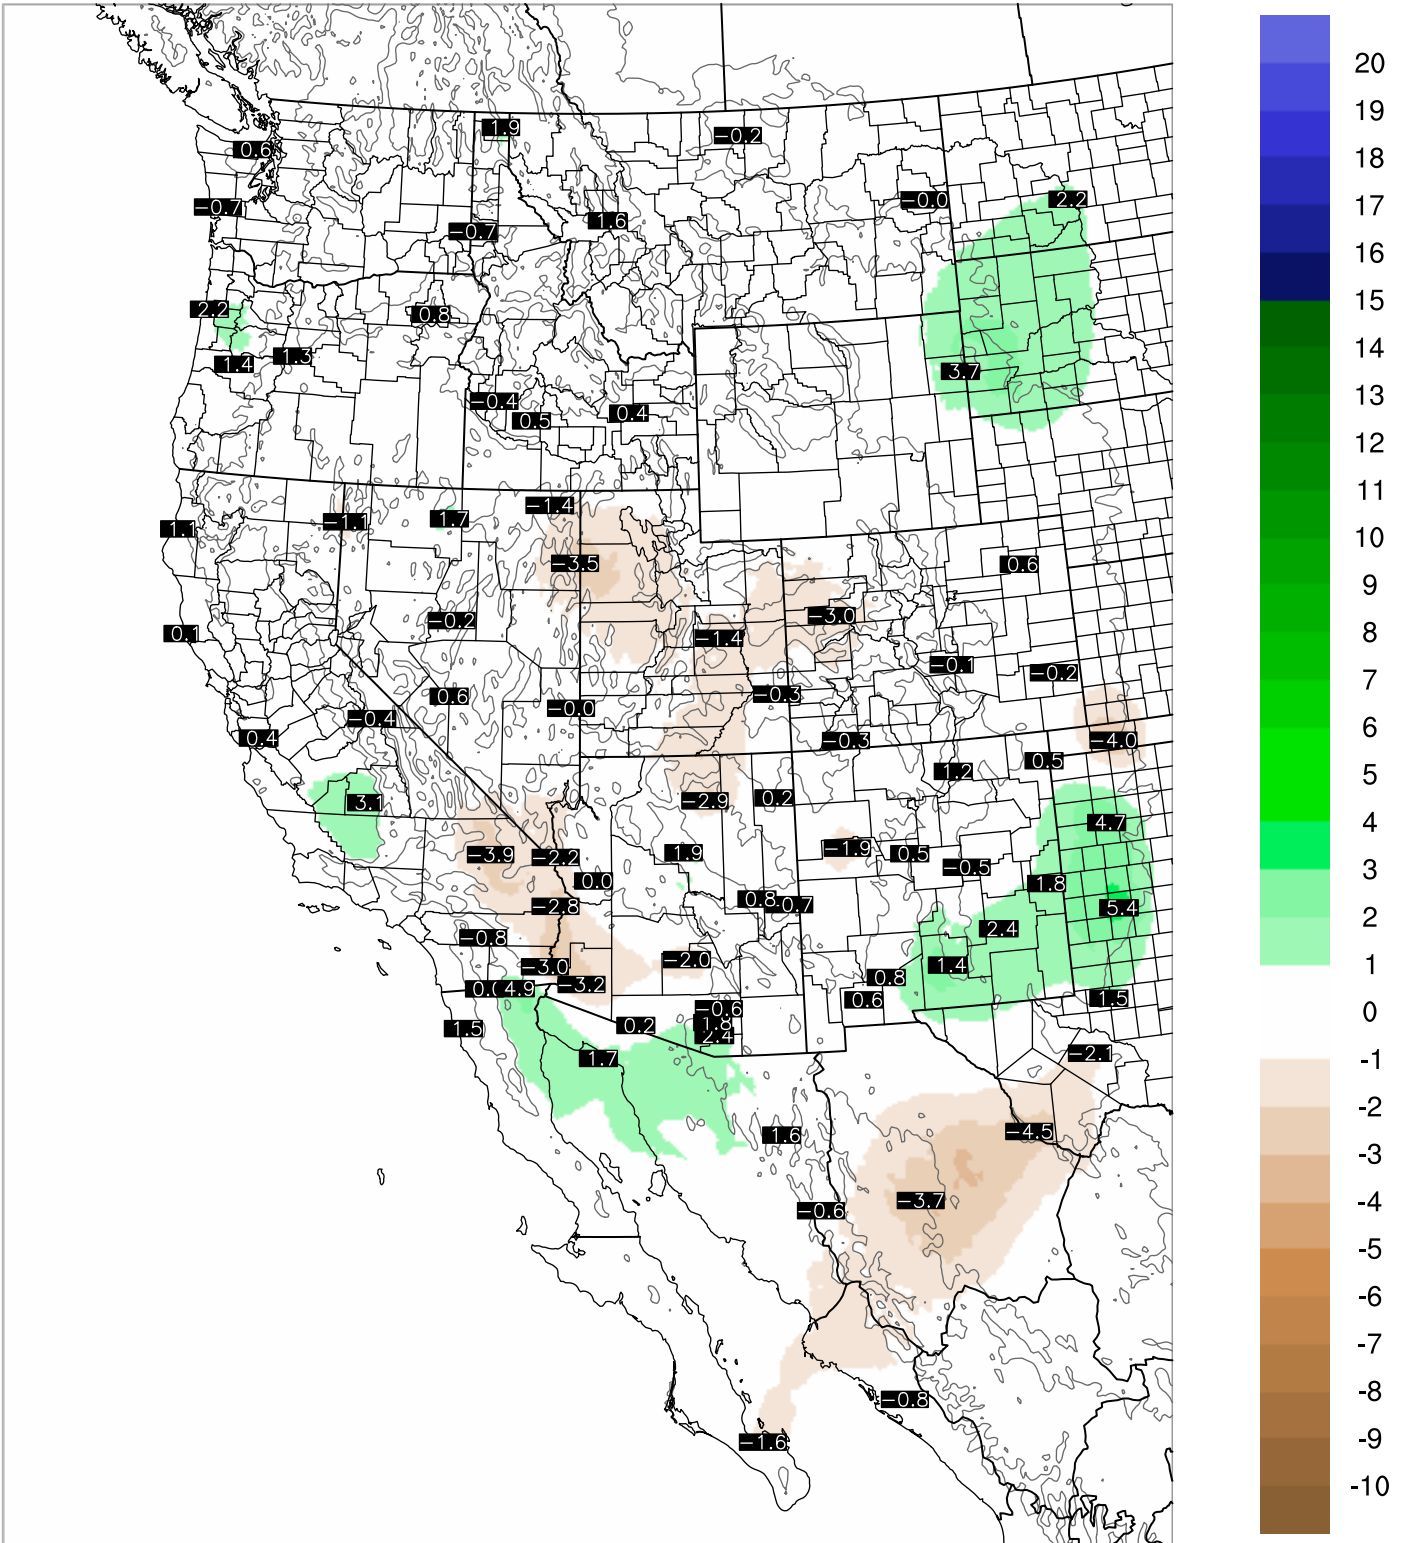

Corrected PWV 19 Aug 2021 11:45 UTC

PWV Error(mm) Obs-Init

Corrected PWV 19 Aug 2021 11:45 UTC

PWV Error(mm) Obs-Init