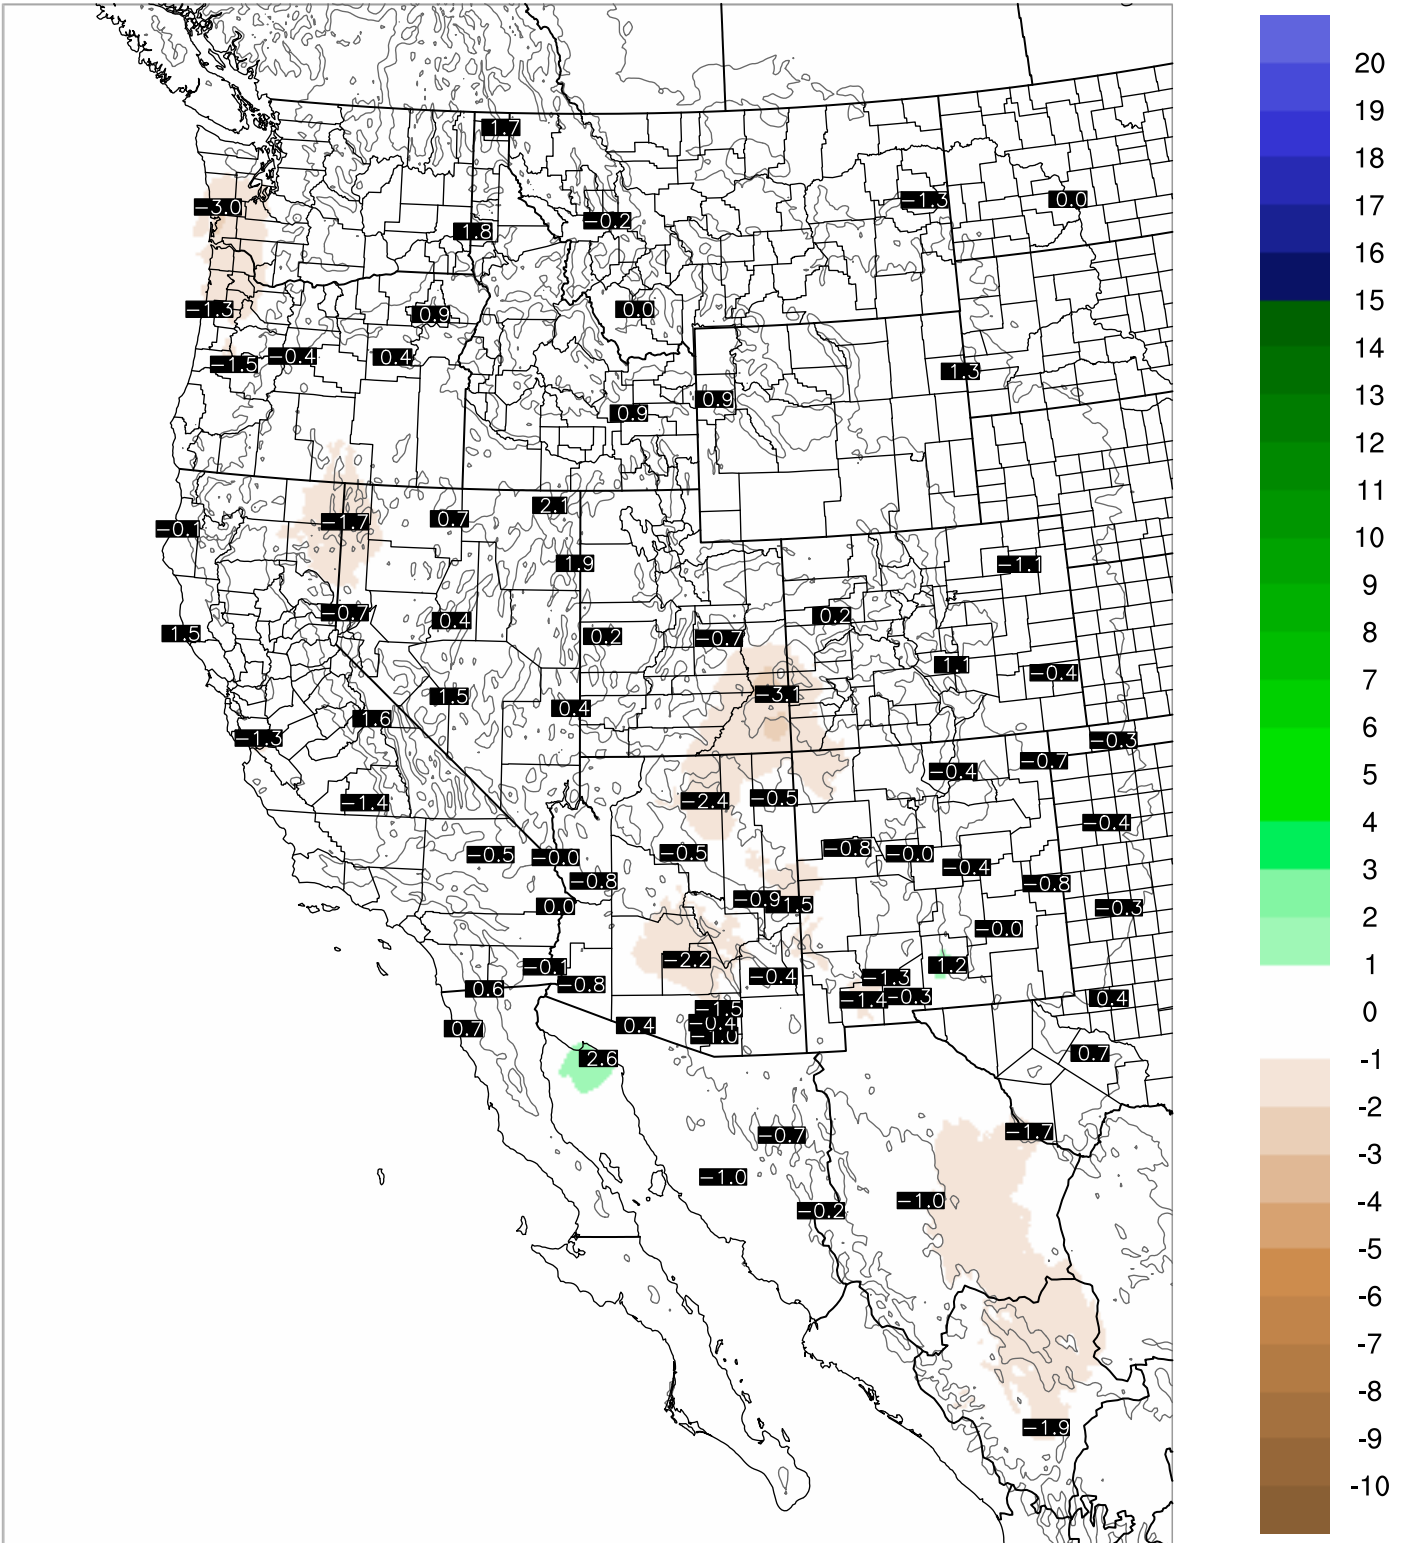

Corrected PWV 23 Nov 2020 11:45 UTC

PWV Error(mm) Obs-Init

Corrected PWV 23 Nov 2020 11:45 UTC

PWV Error(mm) Obs-Init