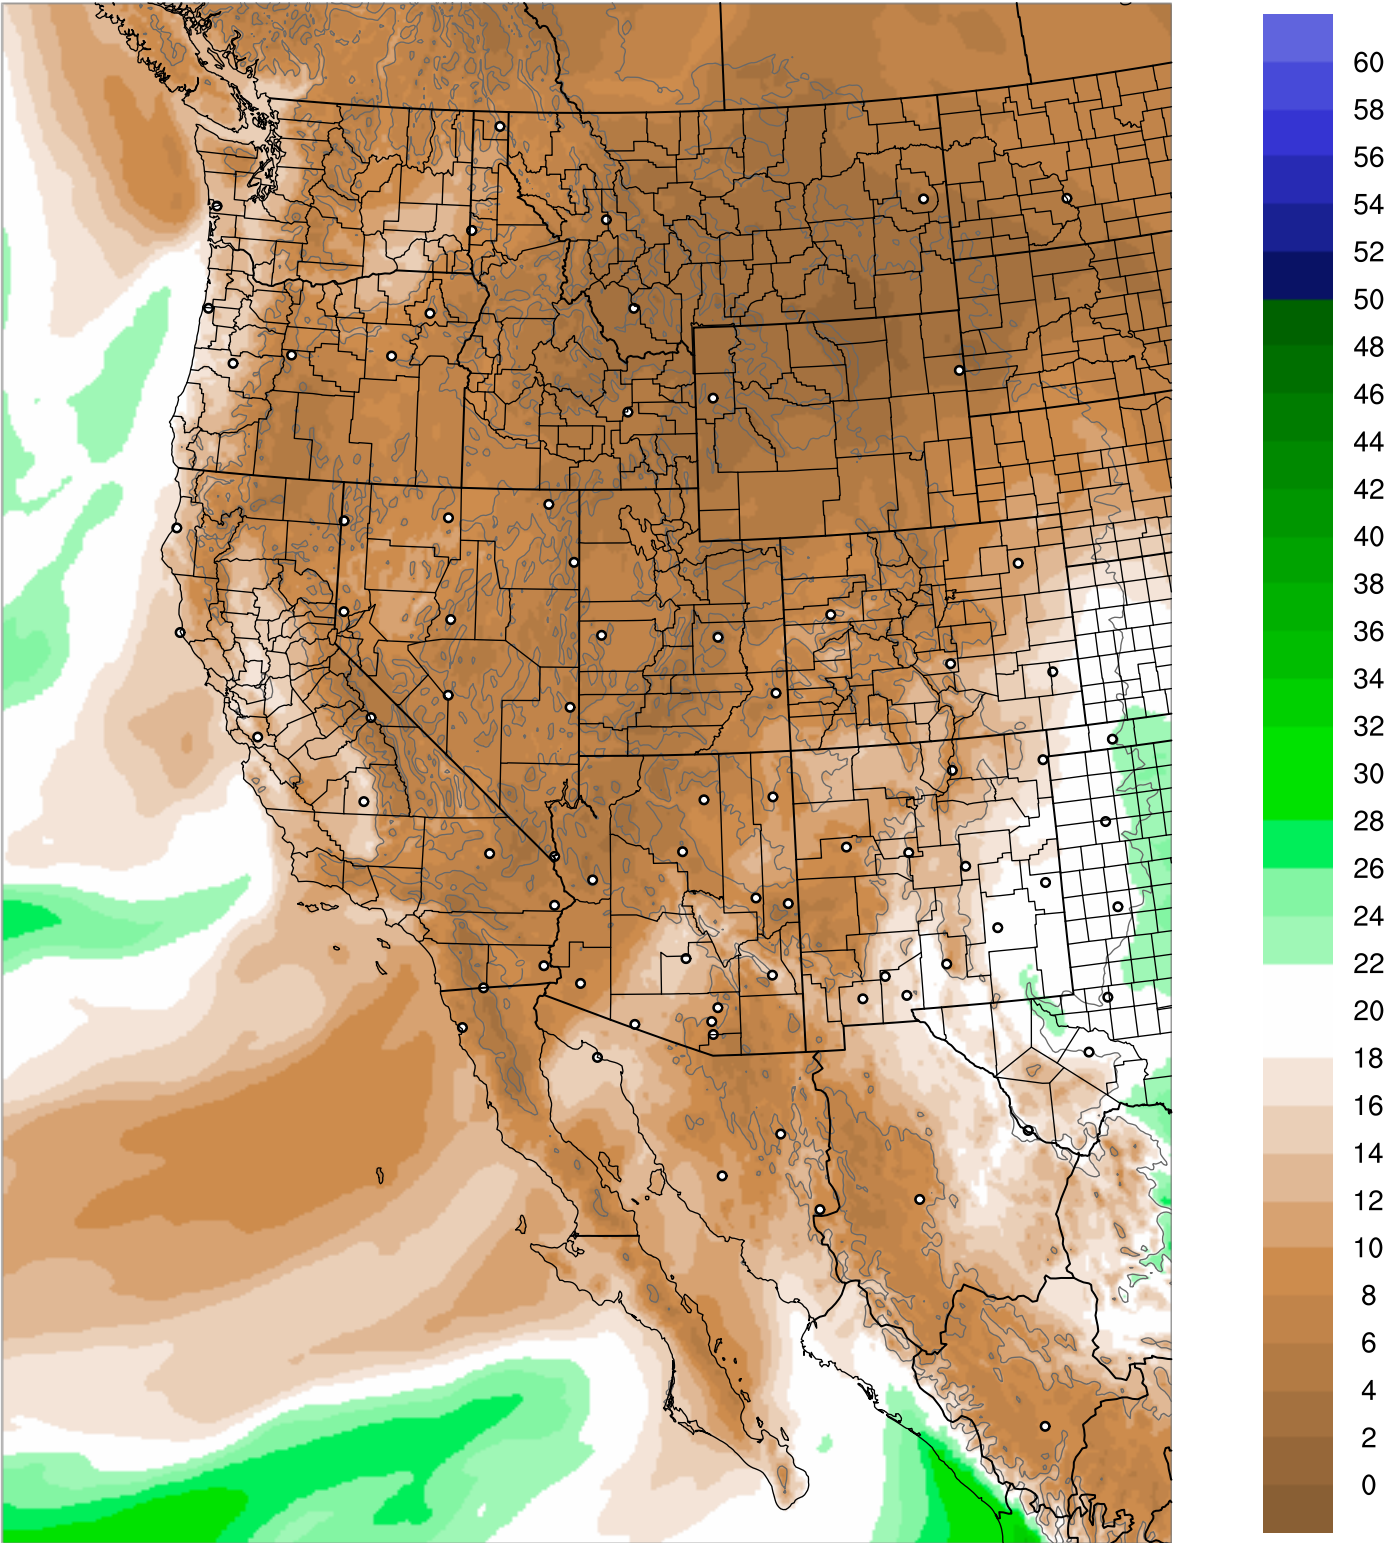

Corrected PWV 23 Nov 2020 11:45 UTC

PWV Error(mm) Obs-Init

Corrected PWV 23 Nov 2020 11:45 UTC

PWV Error(mm) Obs-Init