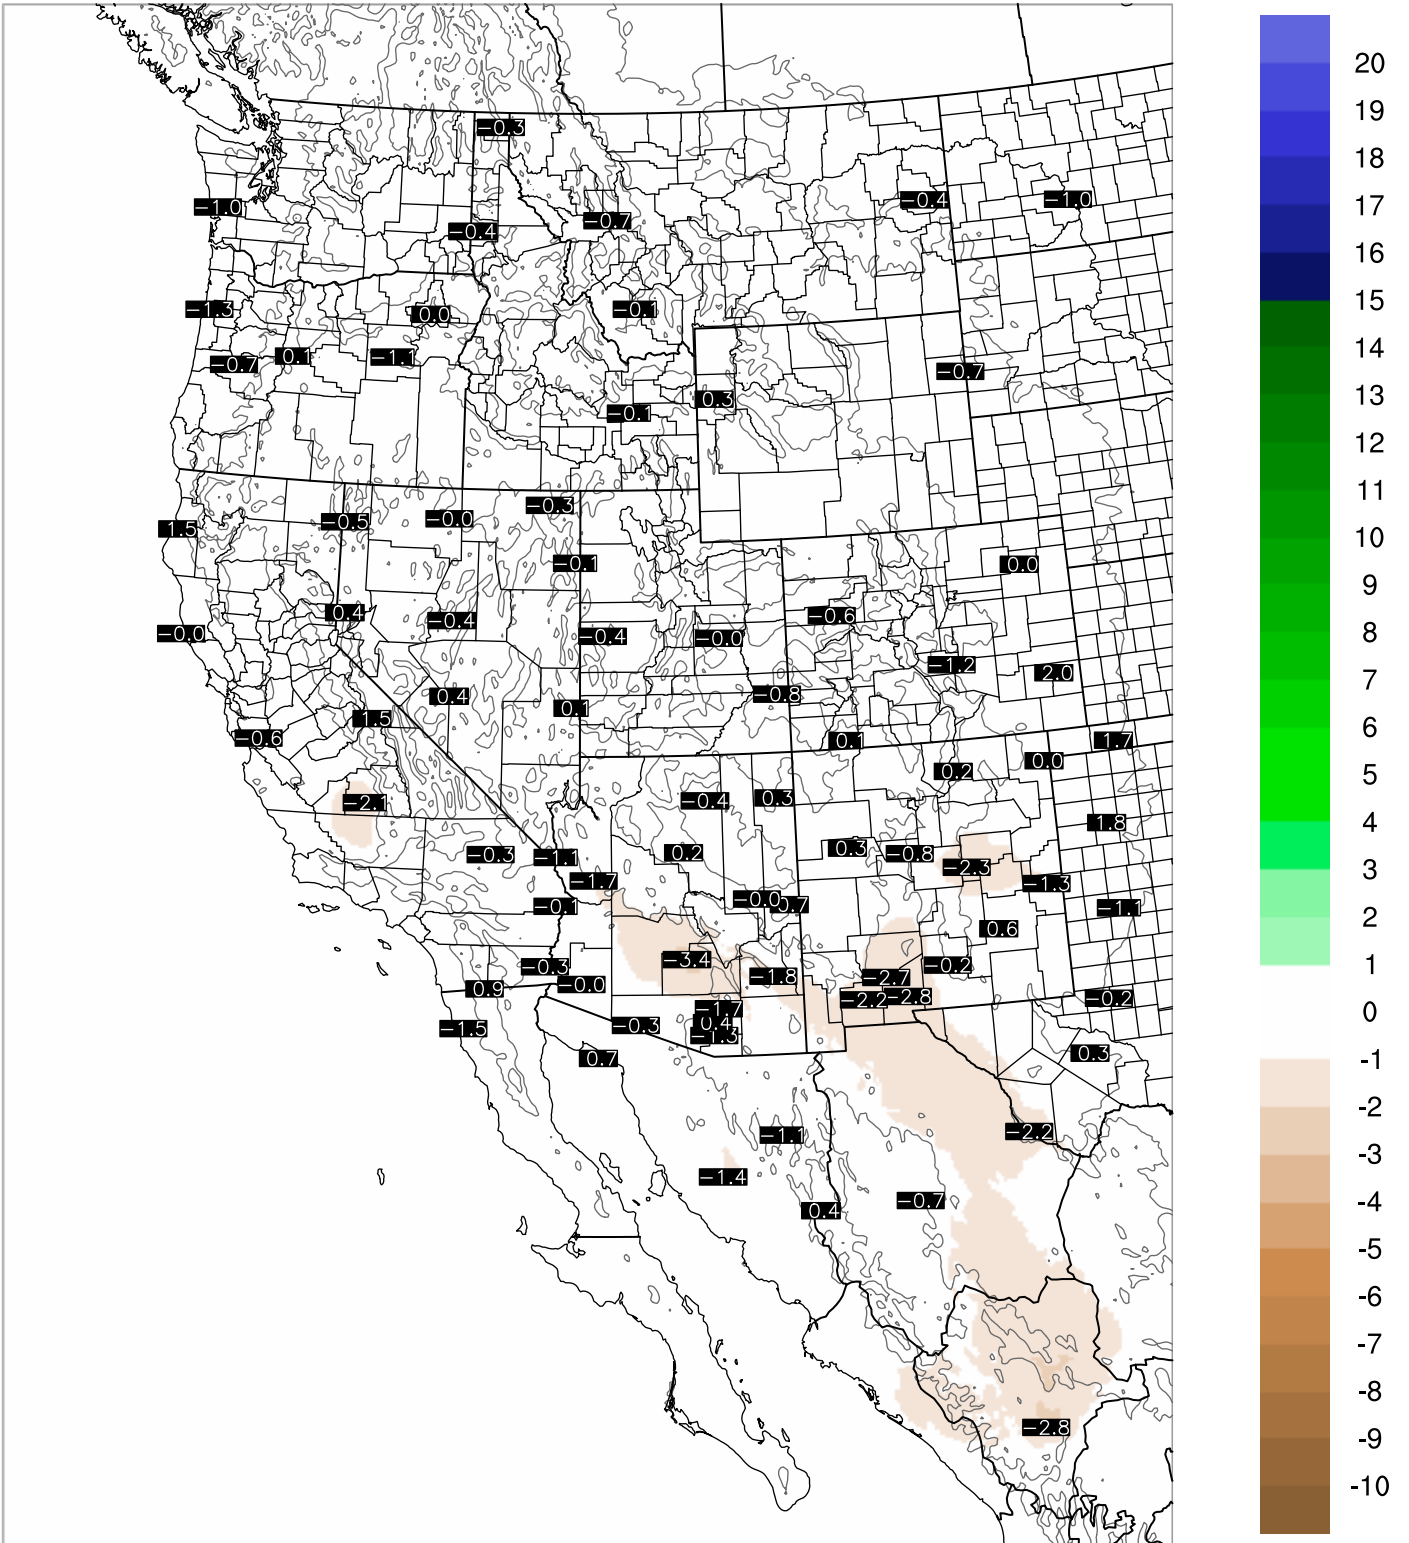

Corrected PWV 22 Nov 2020 11:45 UTC

PWV Error(mm) Obs-Init

Corrected PWV 22 Nov 2020 11:45 UTC

PWV Error(mm) Obs-Init