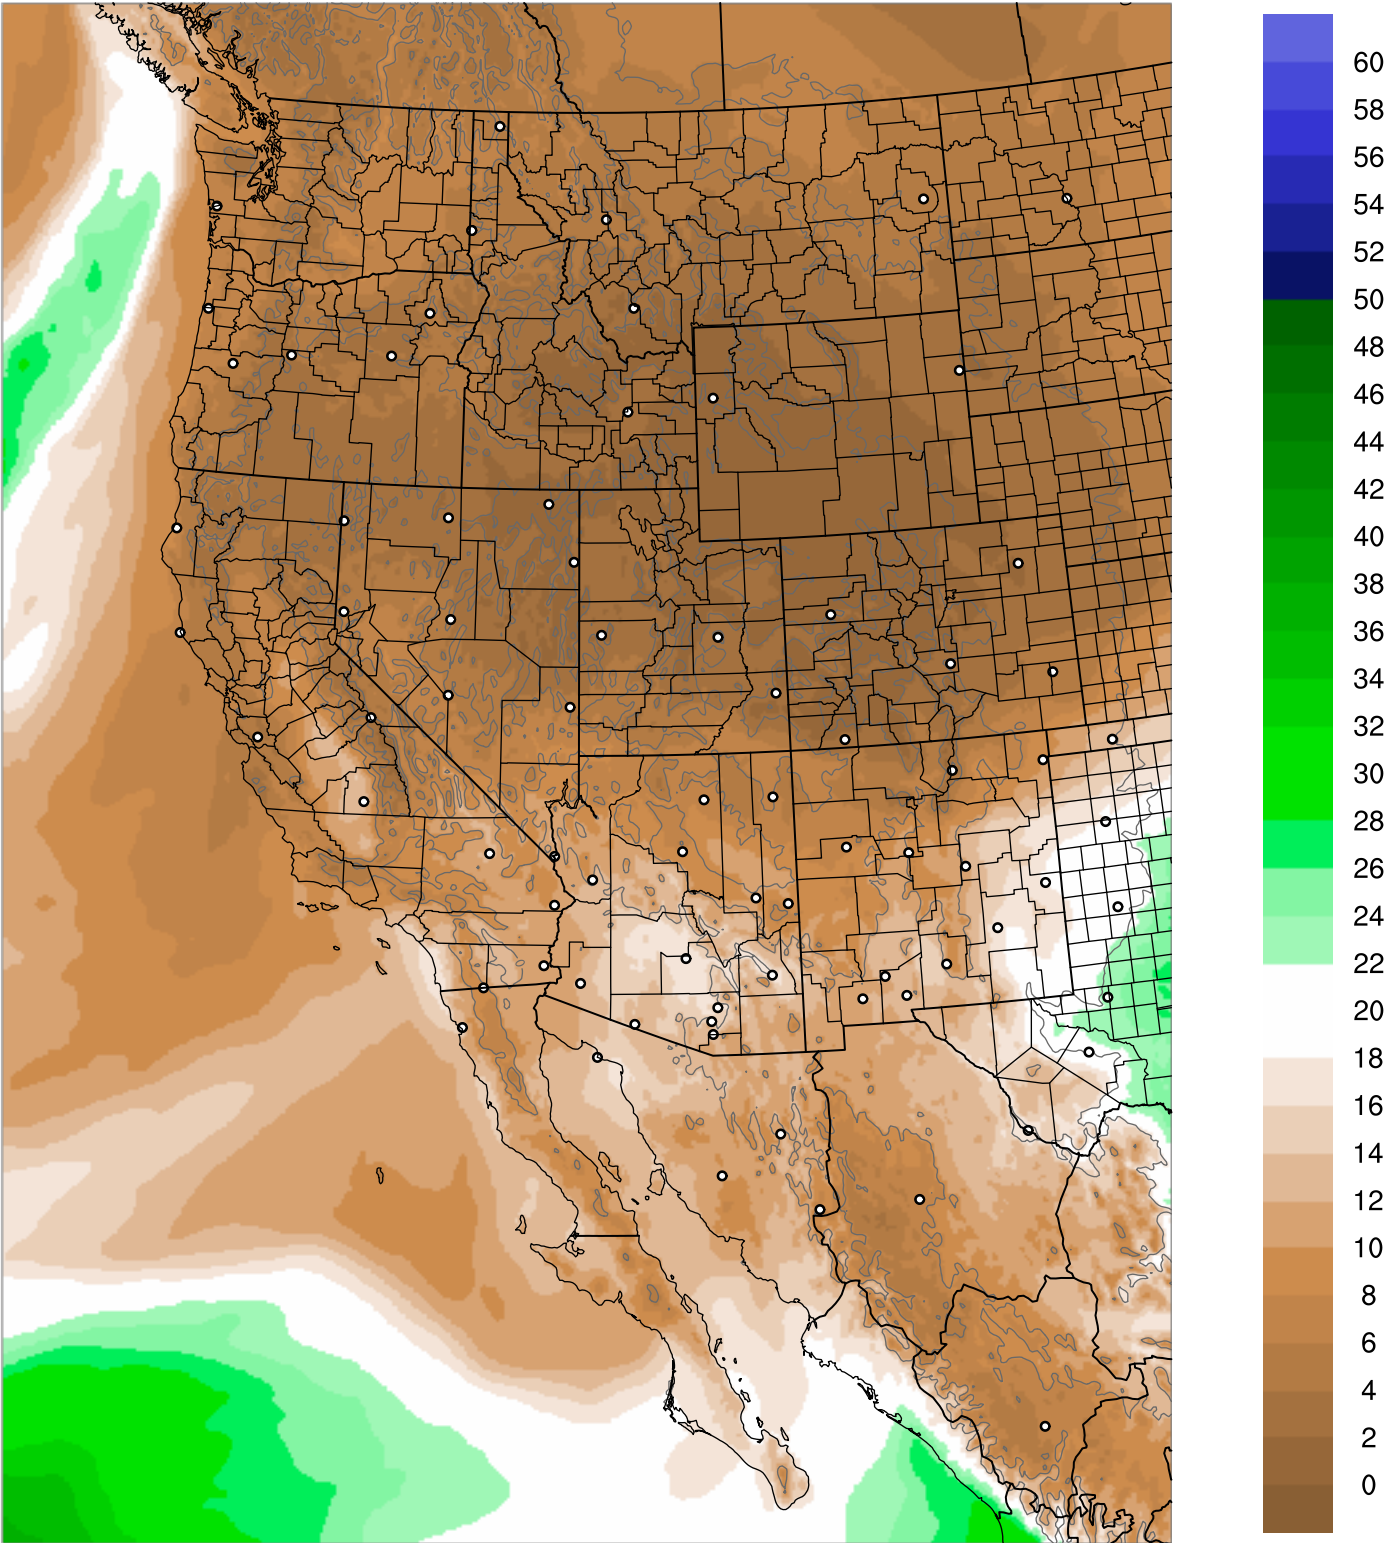

Corrected PWV 22 Nov 2020 11:45 UTC

PWV Error(mm) Obs-Init

Corrected PWV 22 Nov 2020 11:45 UTC

PWV Error(mm) Obs-Init