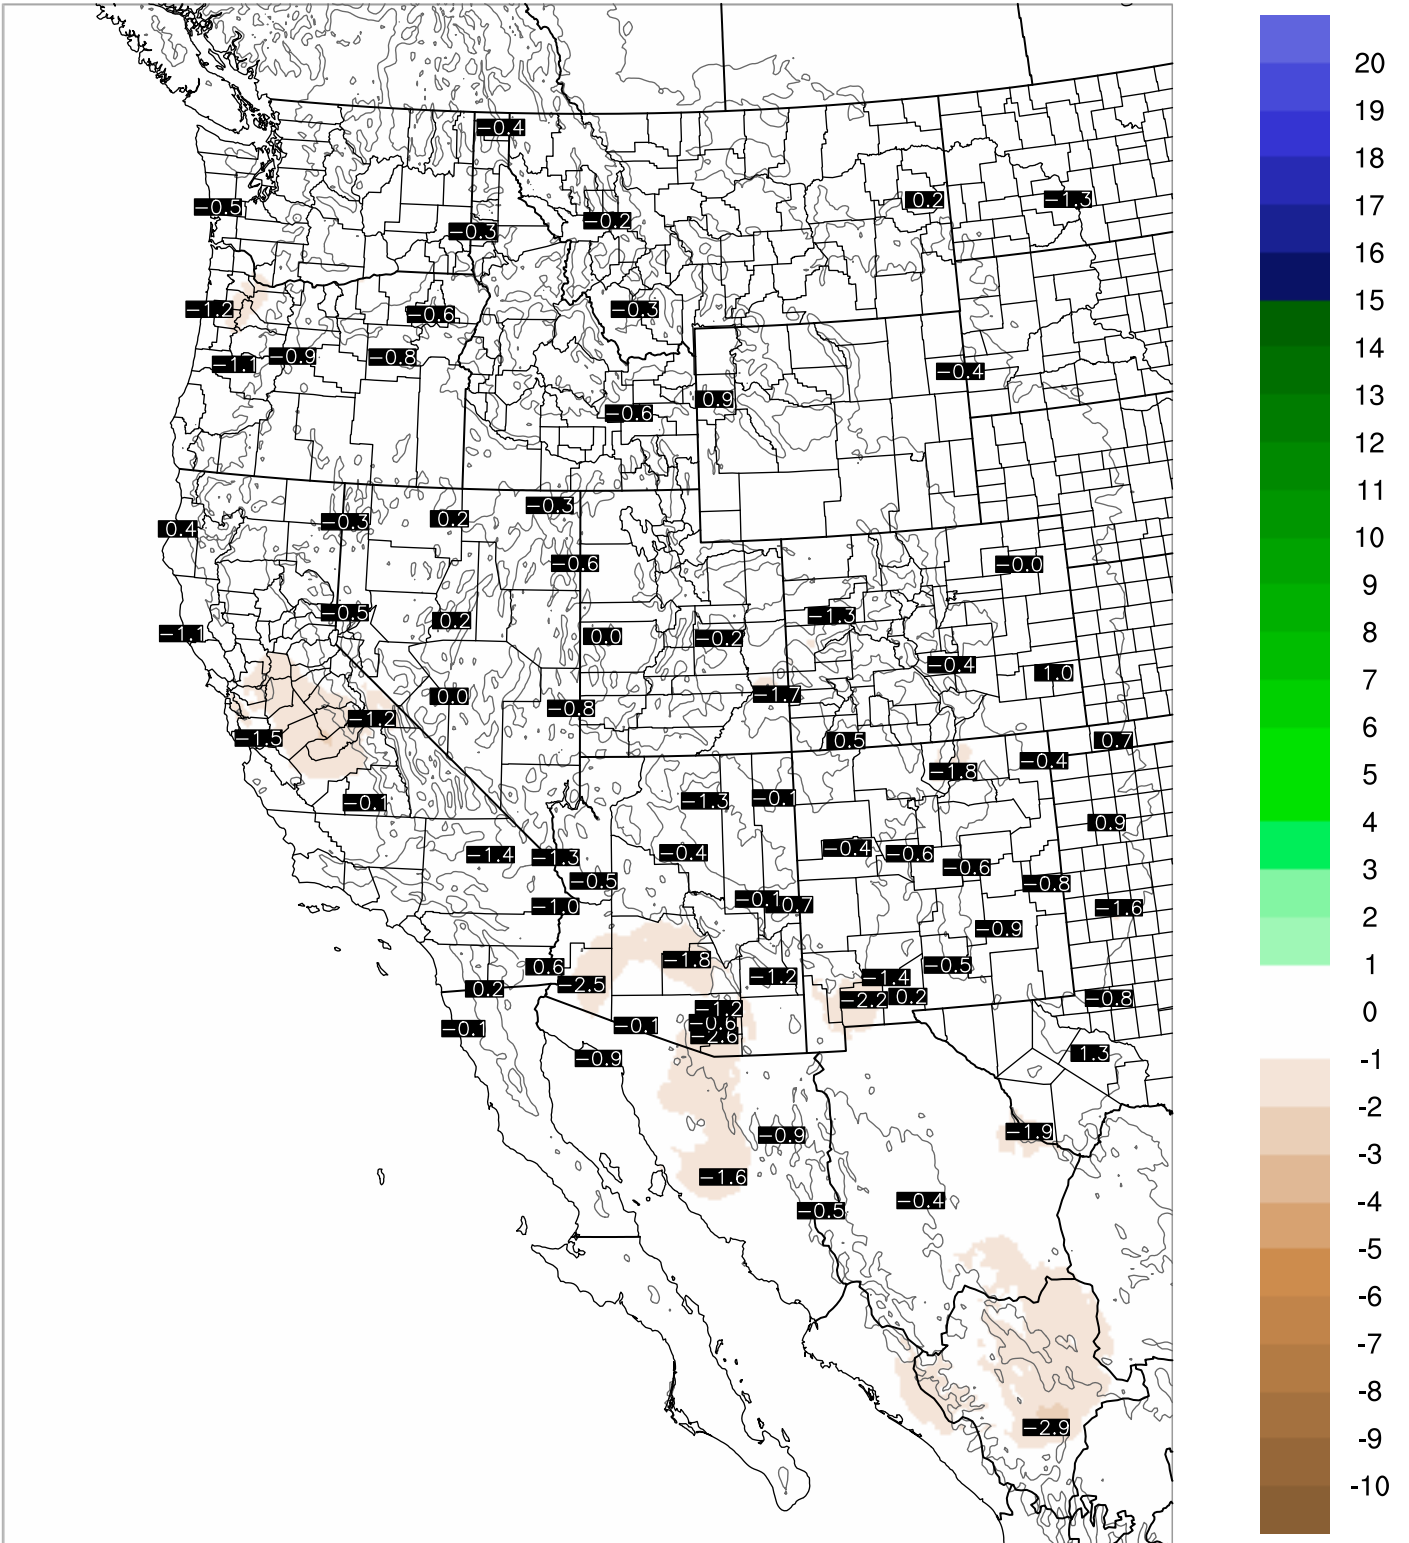

Corrected PWV 21 Nov 2020 11:45 UTC

PWV Error(mm) Obs-Init

Corrected PWV 21 Nov 2020 11:45 UTC

PWV Error(mm) Obs-Init