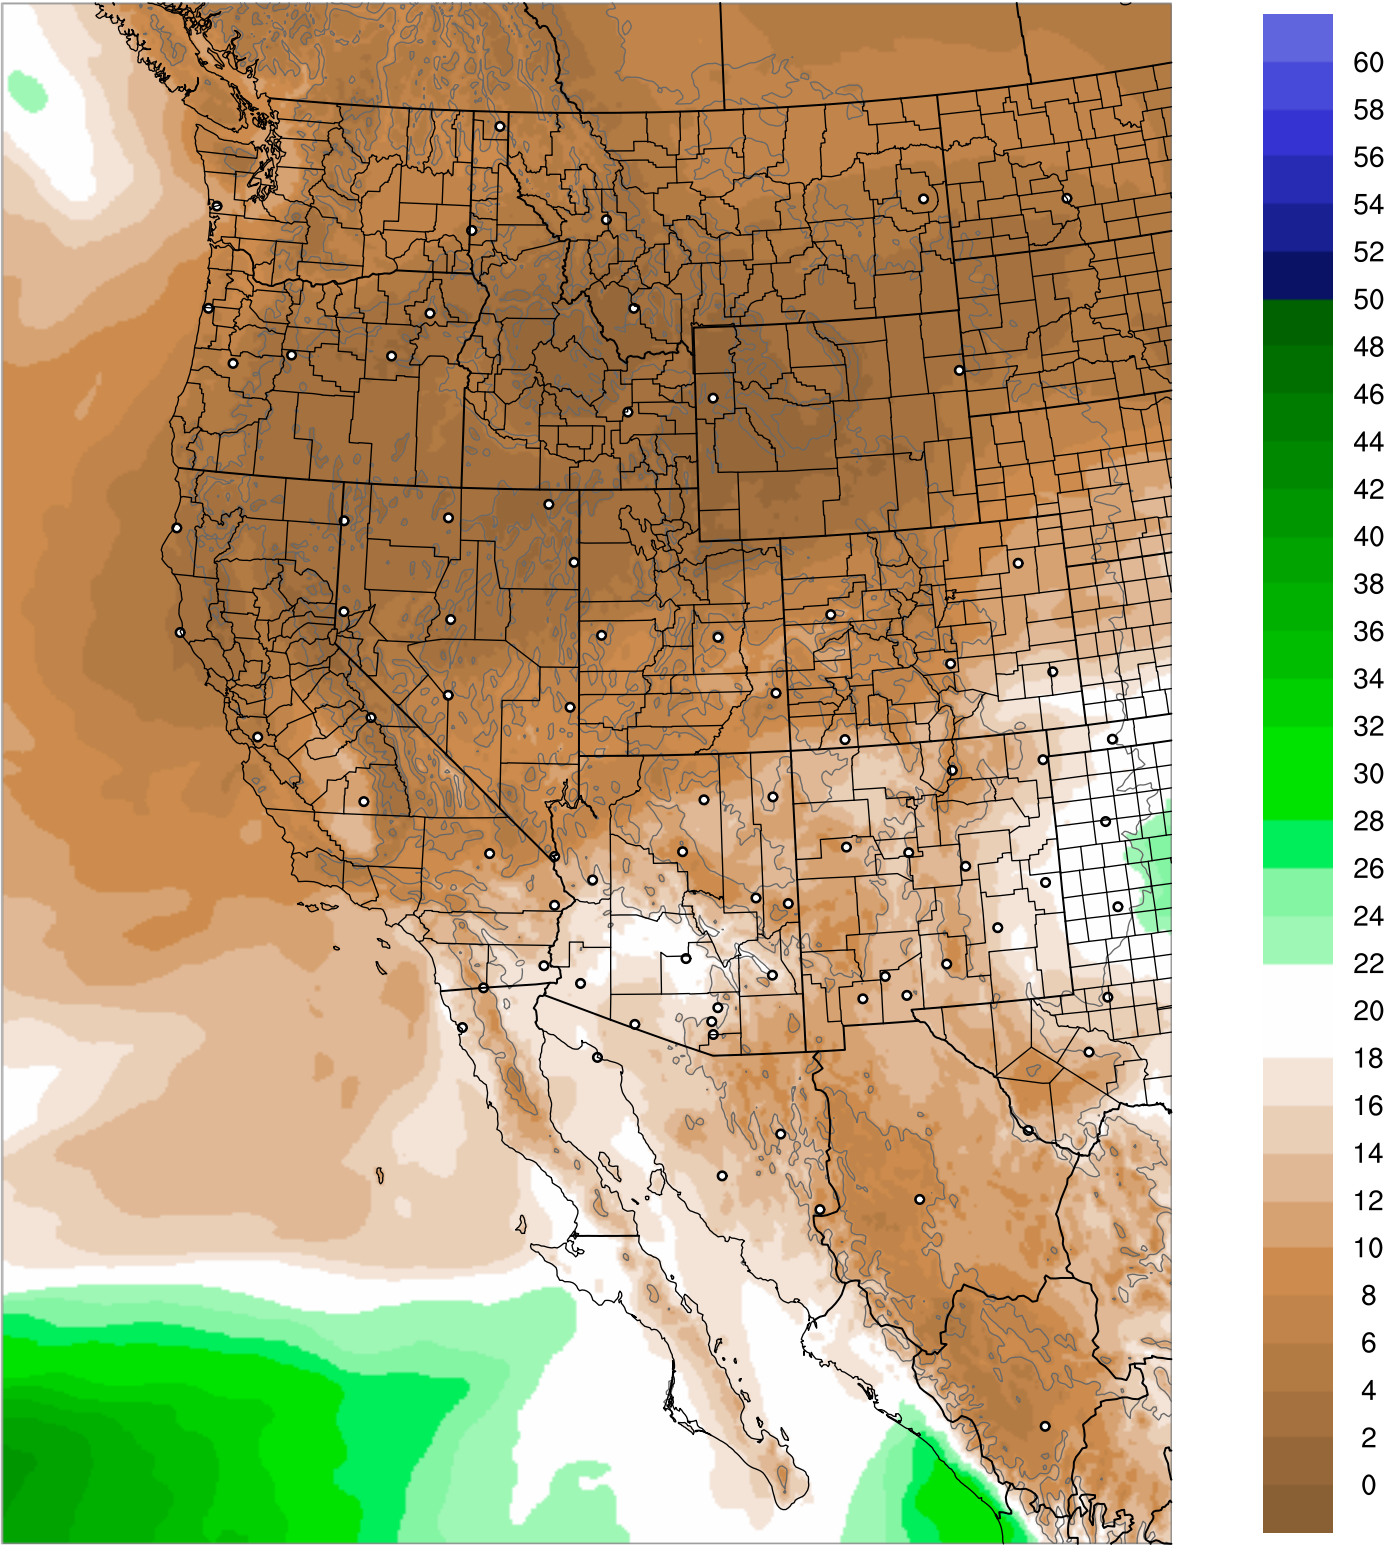

Corrected PWV 21 Nov 2020 11:45 UTC

PWV Error(mm) Obs-Init

Corrected PWV 21 Nov 2020 11:45 UTC

PWV Error(mm) Obs-Init