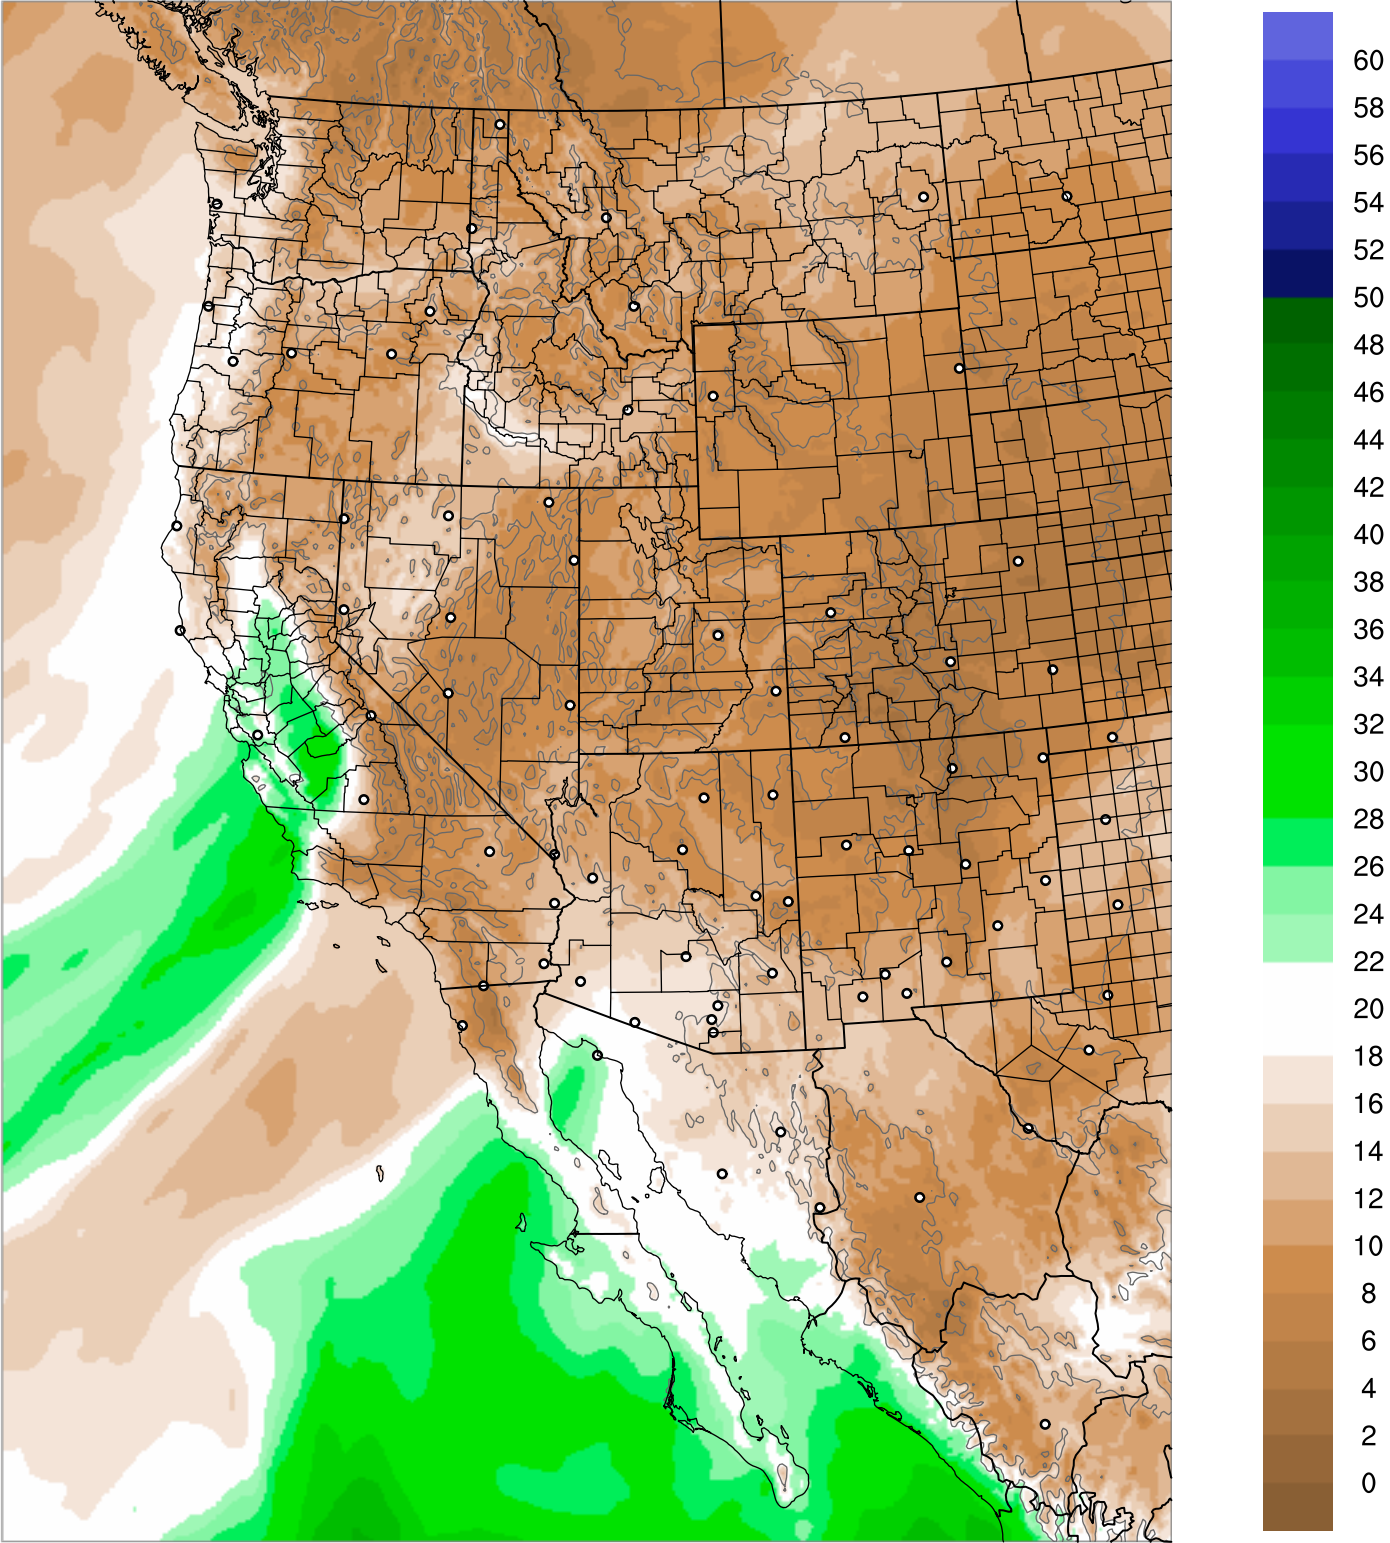

Corrected PWV 18 Nov 2020 11:45 UTC

PWV Error(mm) Obs-Init

Corrected PWV 18 Nov 2020 11:45 UTC

PWV Error(mm) Obs-Init