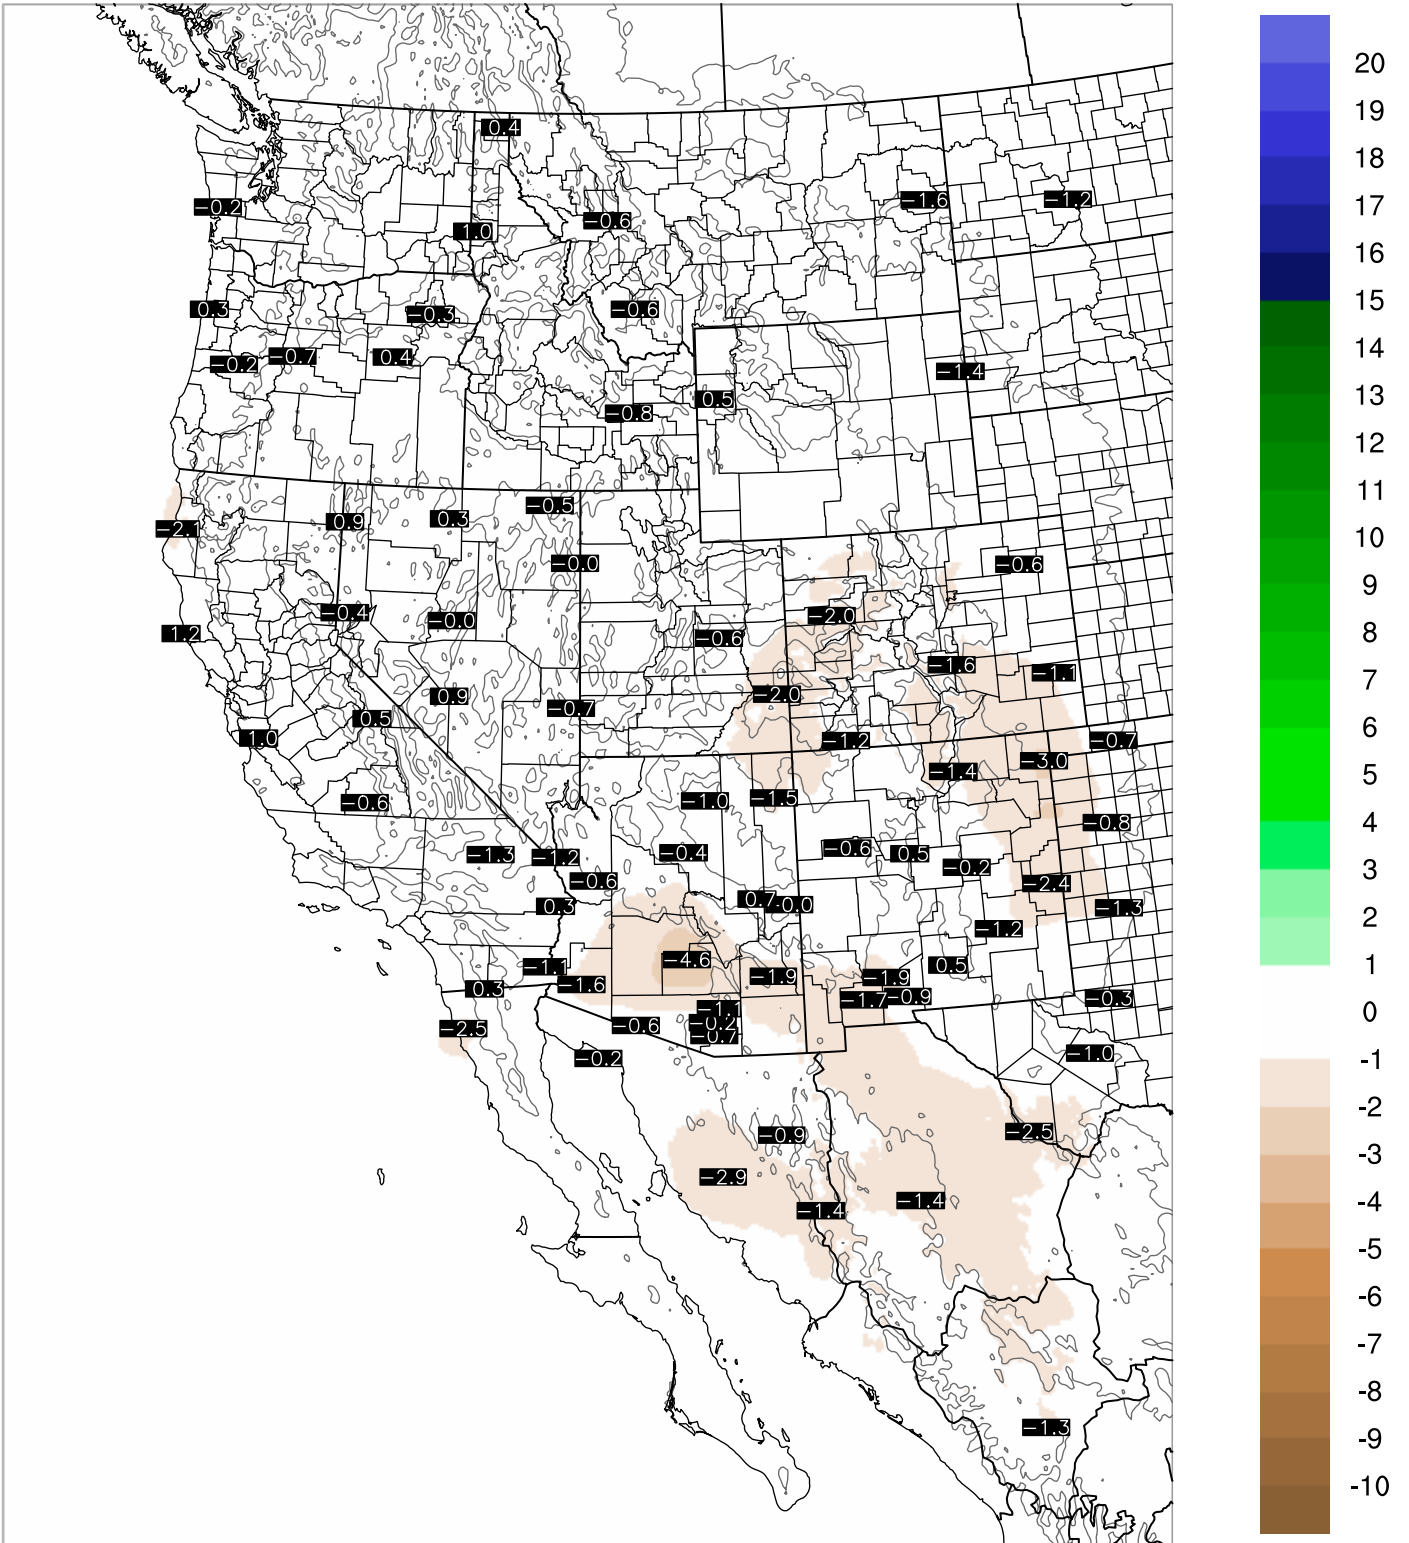

Corrected PWV 18 Nov 2020 11:45 UTC

PWV Error(mm) Obs-Init

Corrected PWV 18 Nov 2020 11:45 UTC

PWV Error(mm) Obs-Init