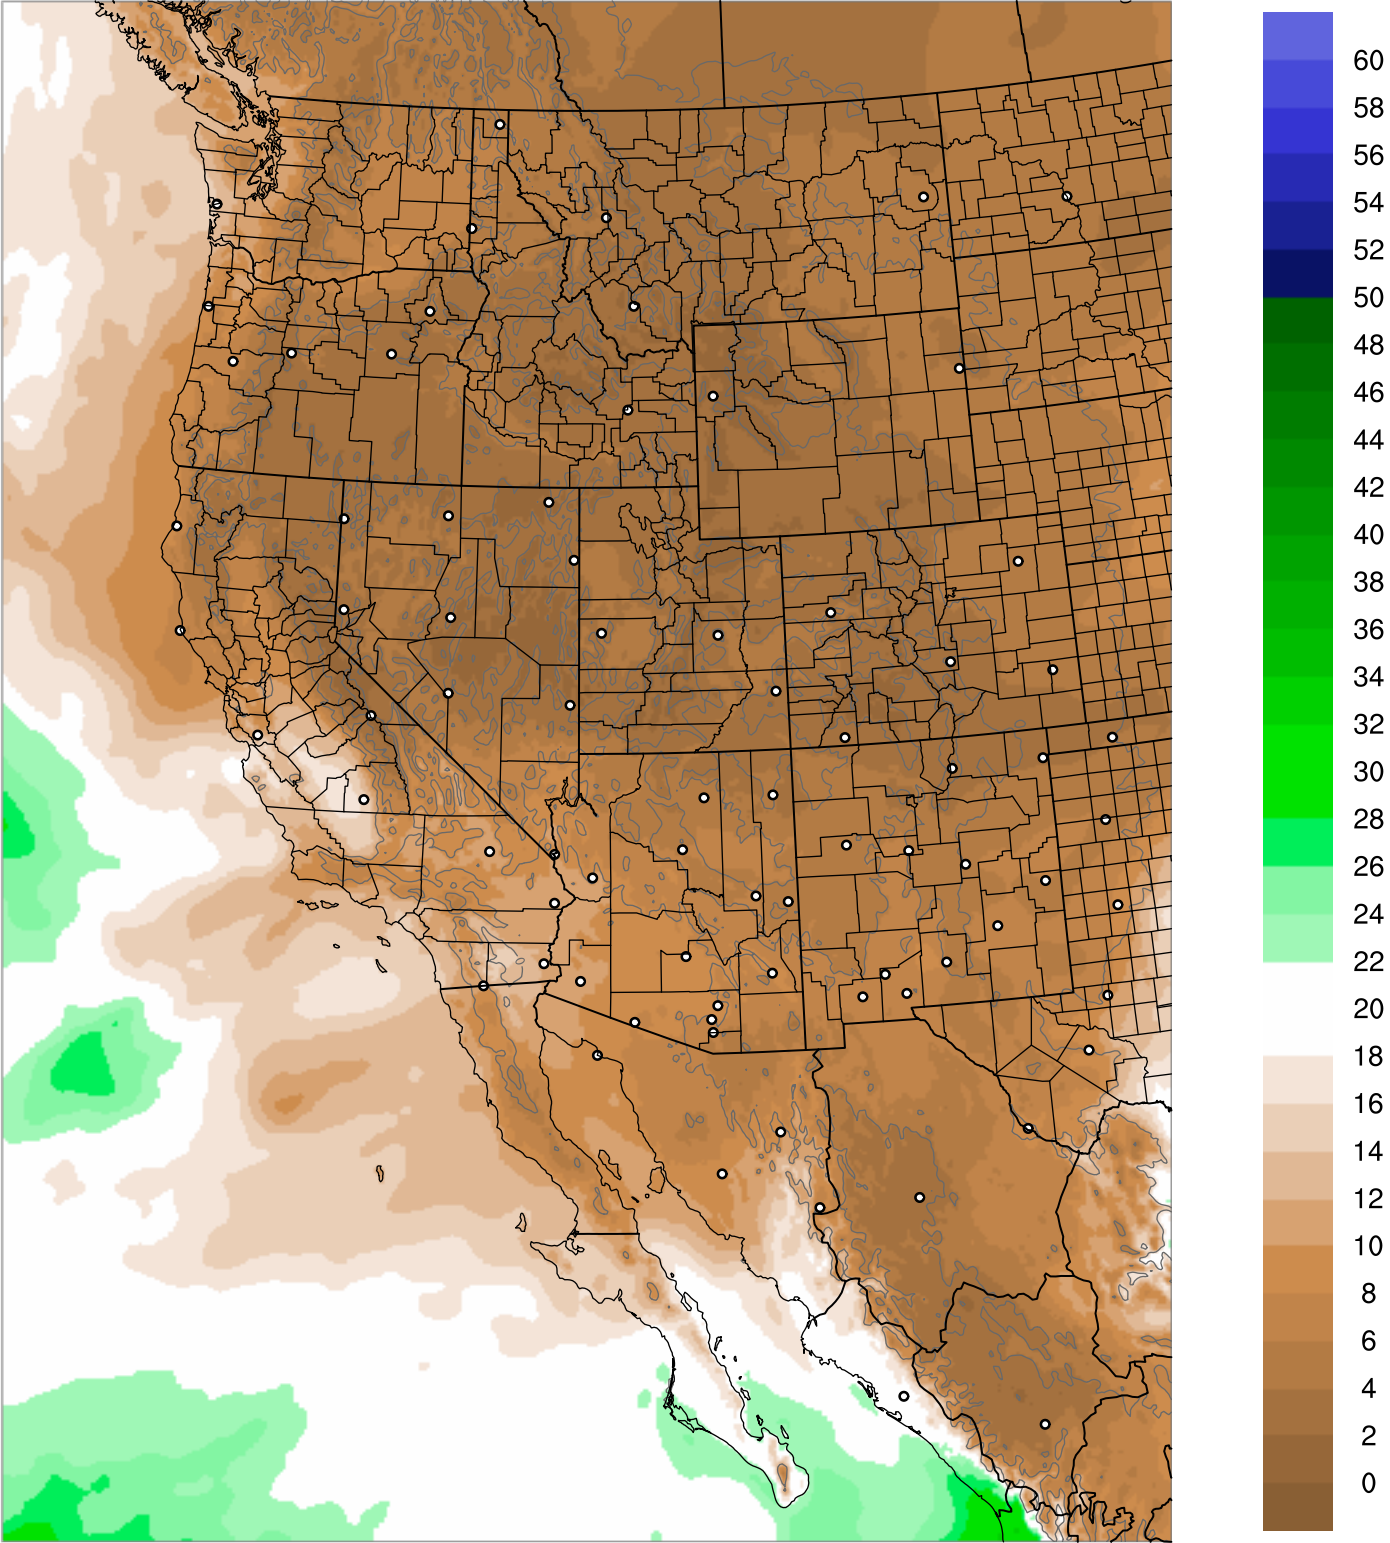

Corrected PWV 12 Nov 2020 11:45 UTC

PWV Error(mm) Obs-Init

Corrected PWV 12 Nov 2020 11:45 UTC

PWV Error(mm) Obs-Init