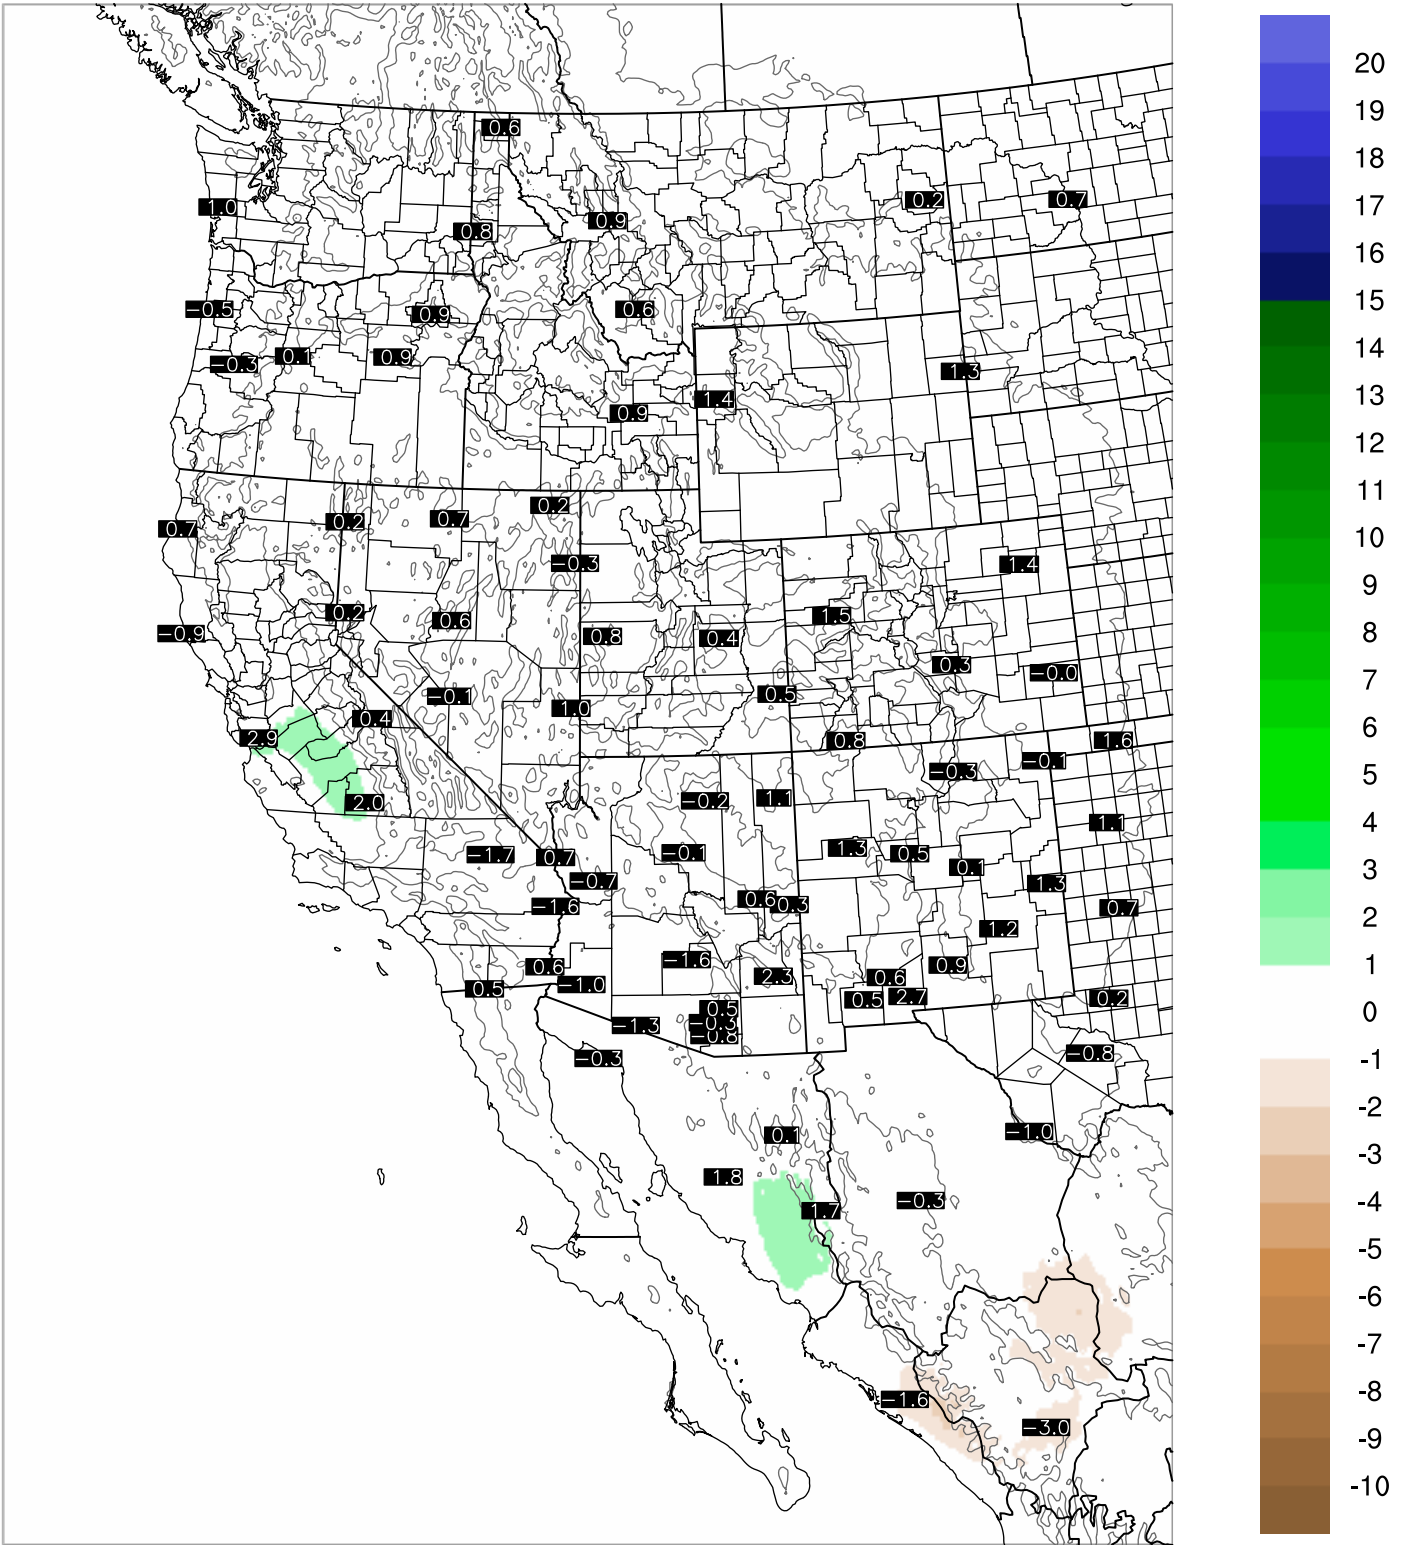

Corrected PWV 12 Nov 2020 11:45 UTC

PWV Error(mm) Obs-Init

Corrected PWV 12 Nov 2020 11:45 UTC

PWV Error(mm) Obs-Init