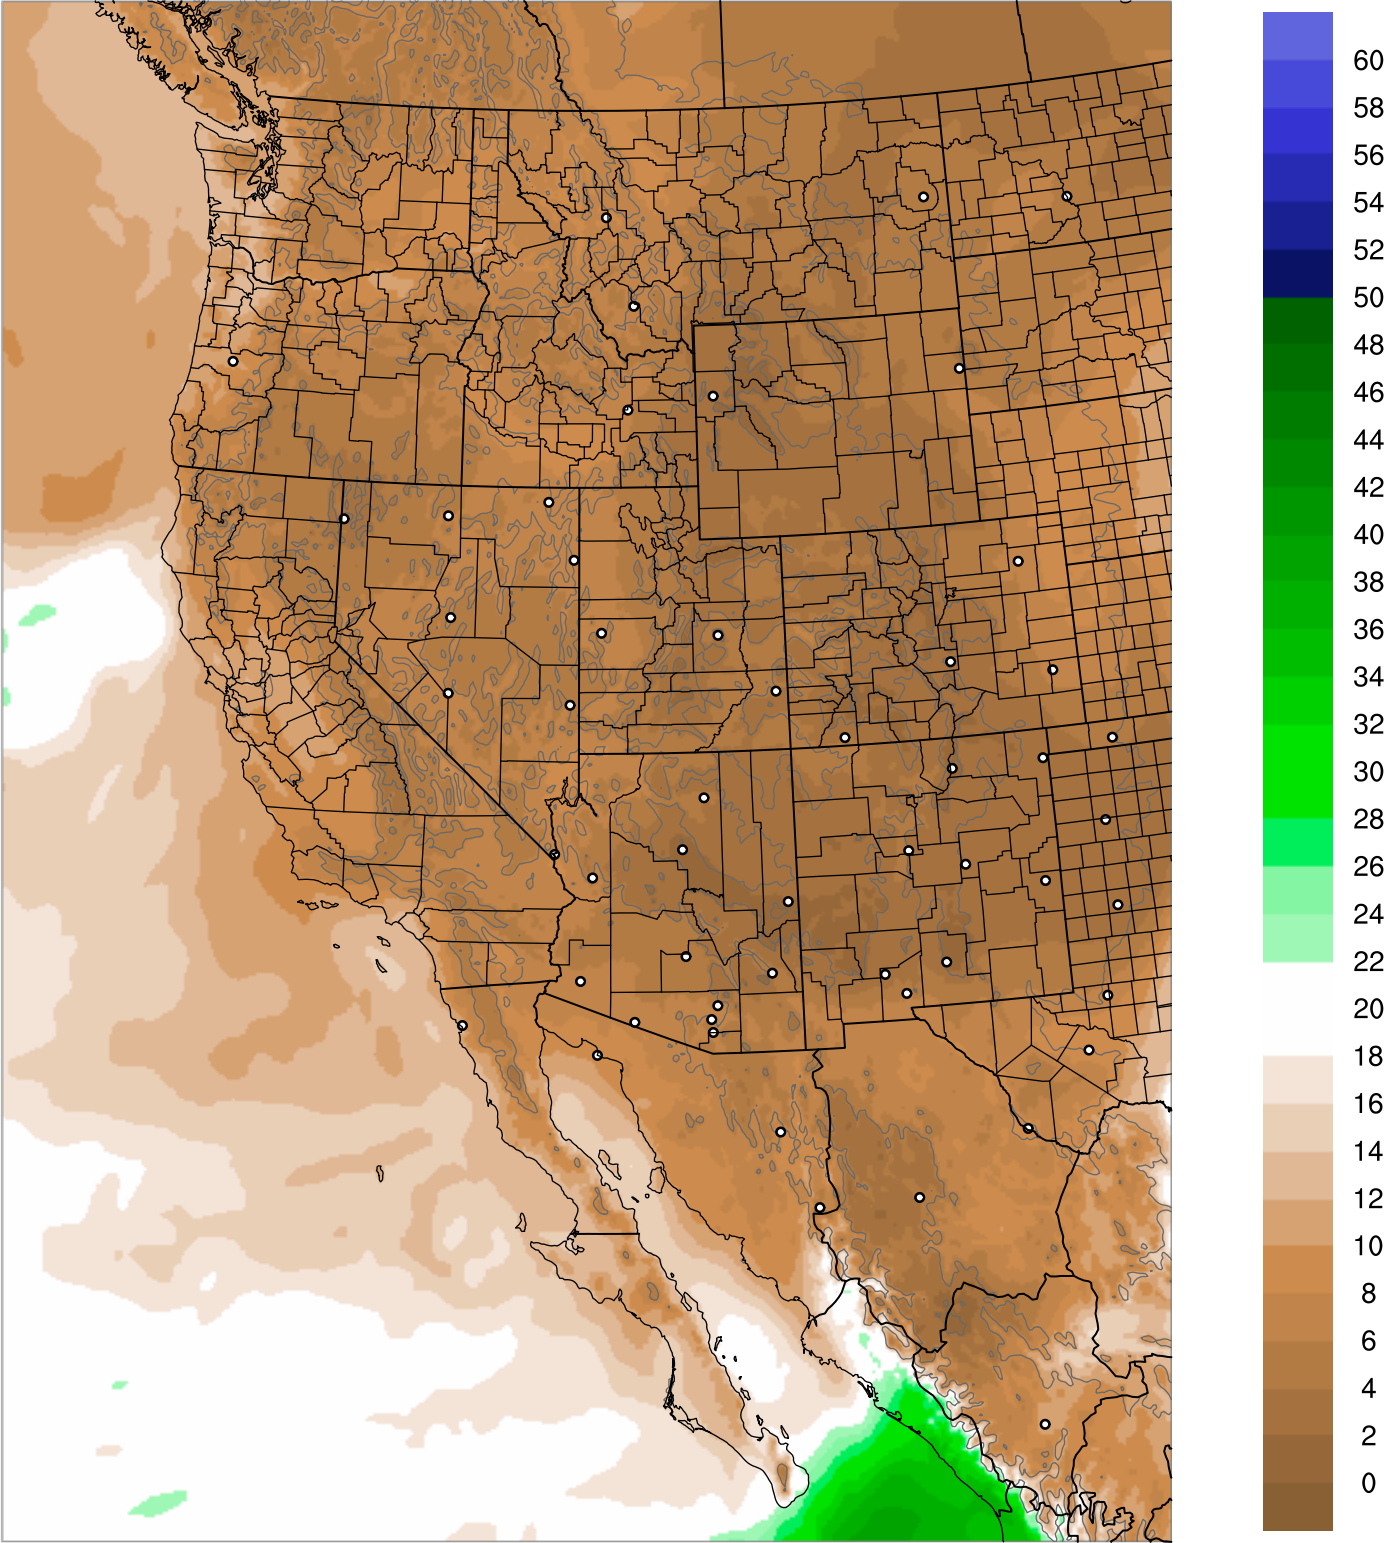

Corrected PWV 10 Nov 2020 11:45 UTC

PWV Error(mm) Obs-Init

Corrected PWV 10 Nov 2020 11:45 UTC

PWV Error(mm) Obs-Init