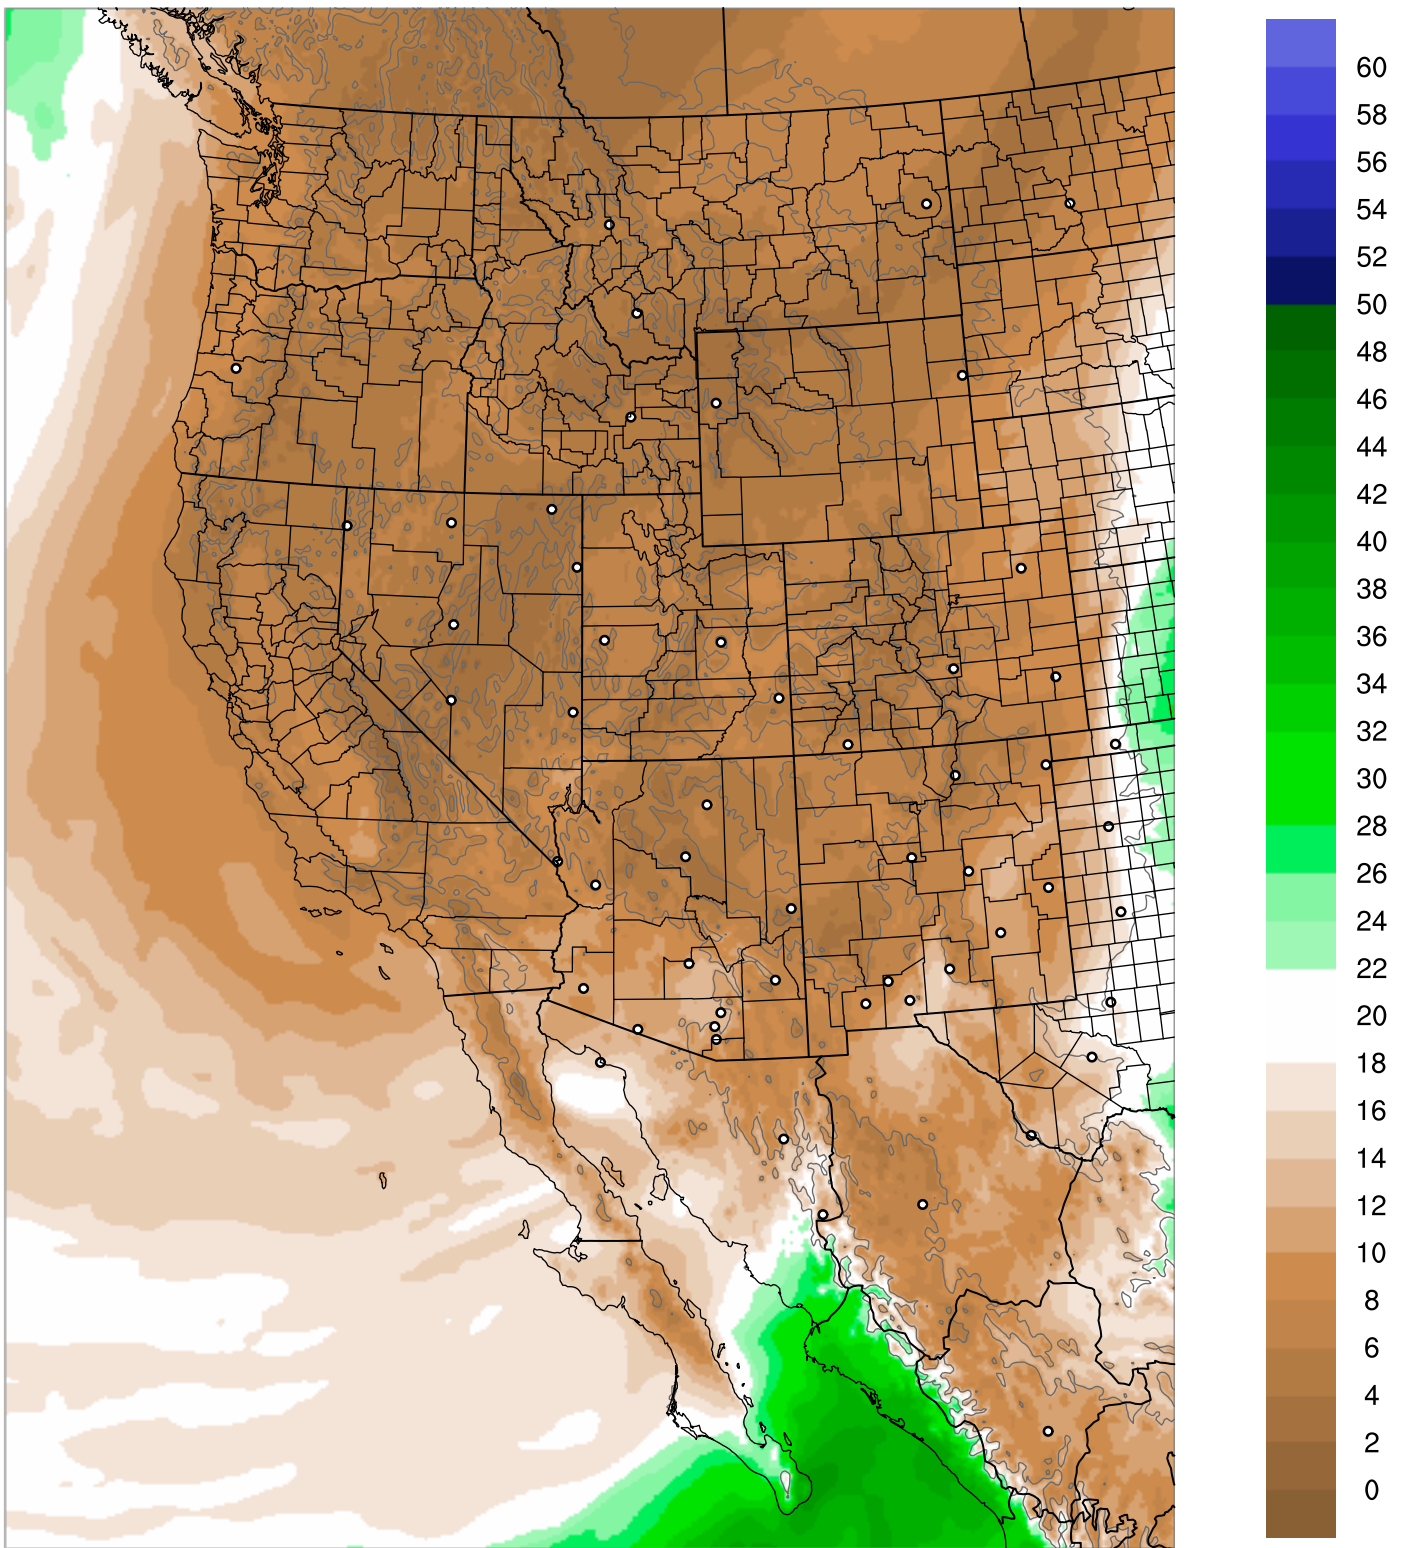

Corrected PWV 9 Nov 2020 11:45 UTC

PWV Error(mm) Obs-Init

Corrected PWV 9 Nov 2020 11:45 UTC

PWV Error(mm) Obs-Init