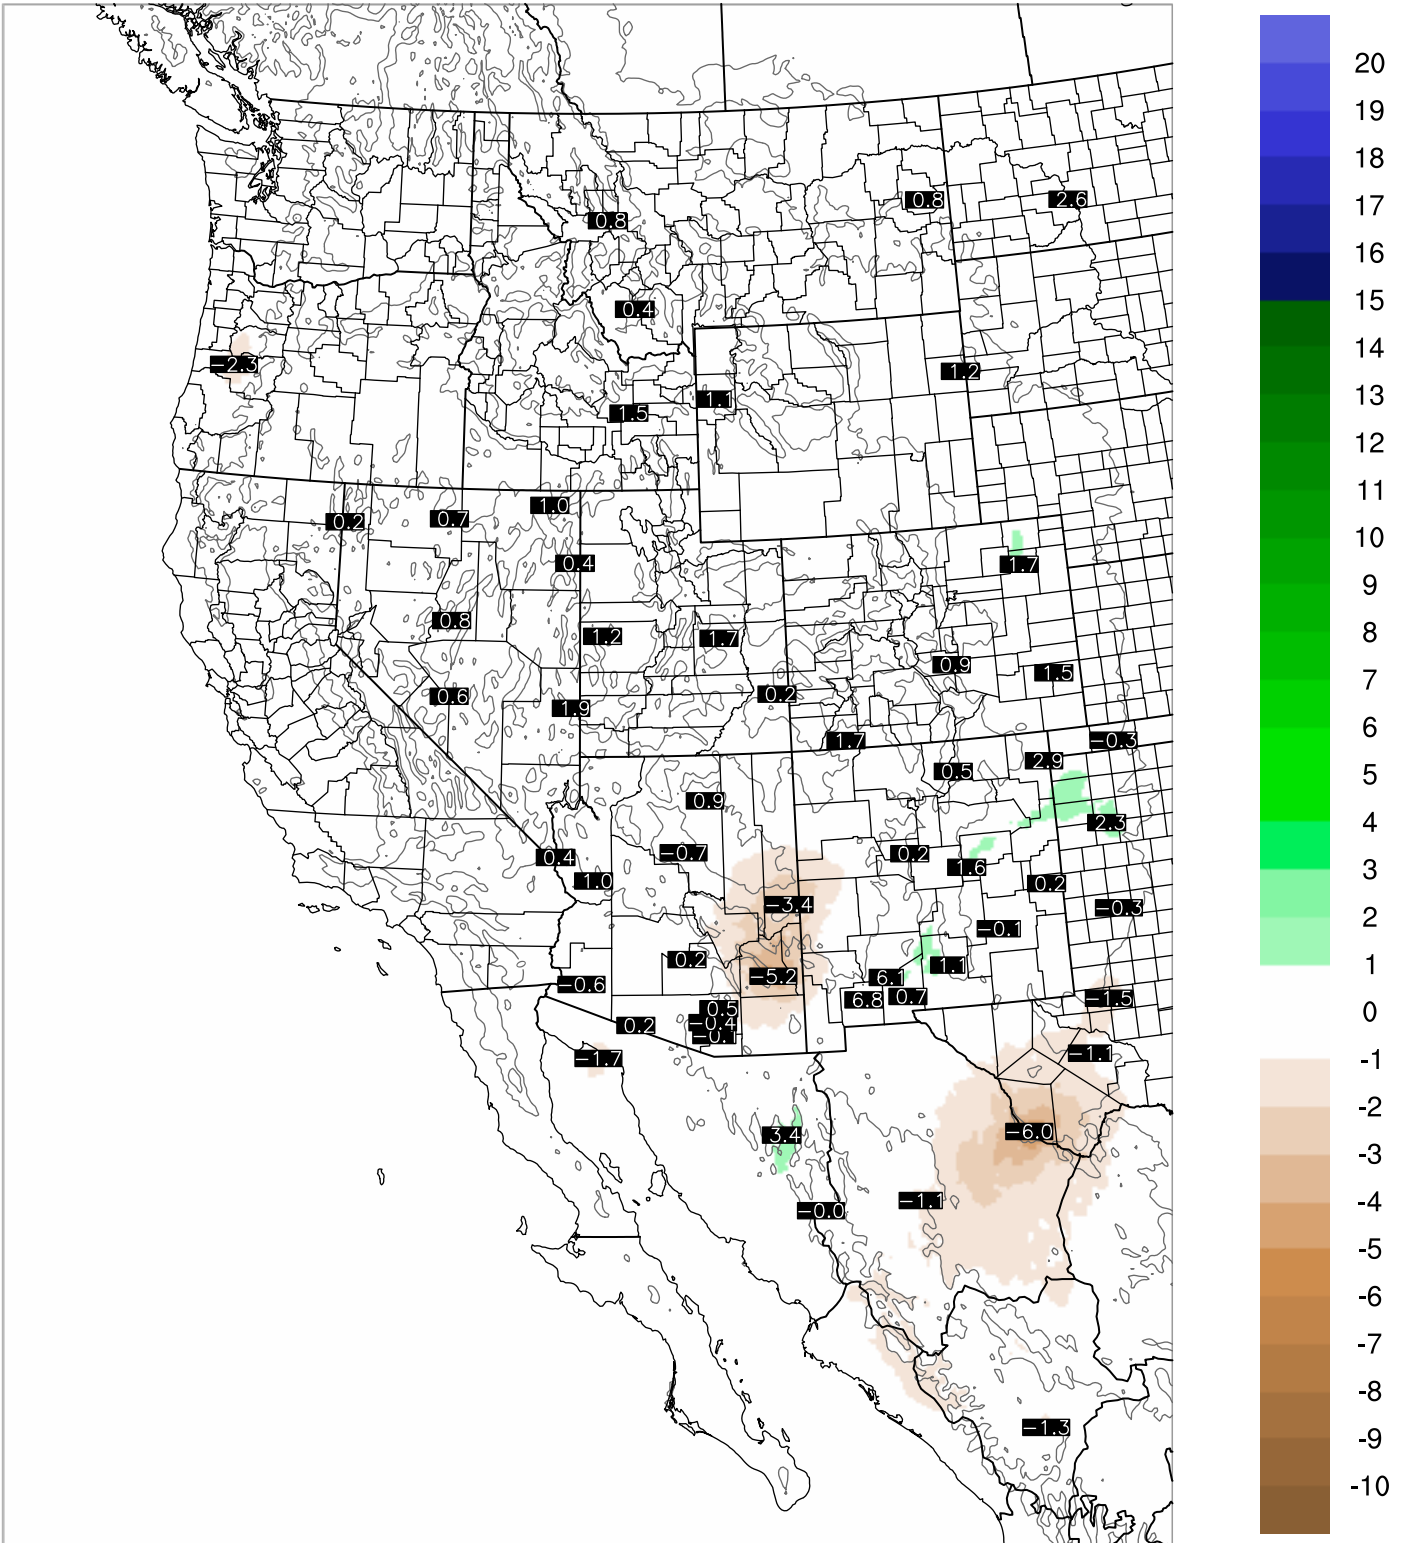

Corrected PWV 9 Nov 2020 11:45 UTC

PWV Error(mm) Obs-Init

Corrected PWV 9 Nov 2020 11:45 UTC

PWV Error(mm) Obs-Init