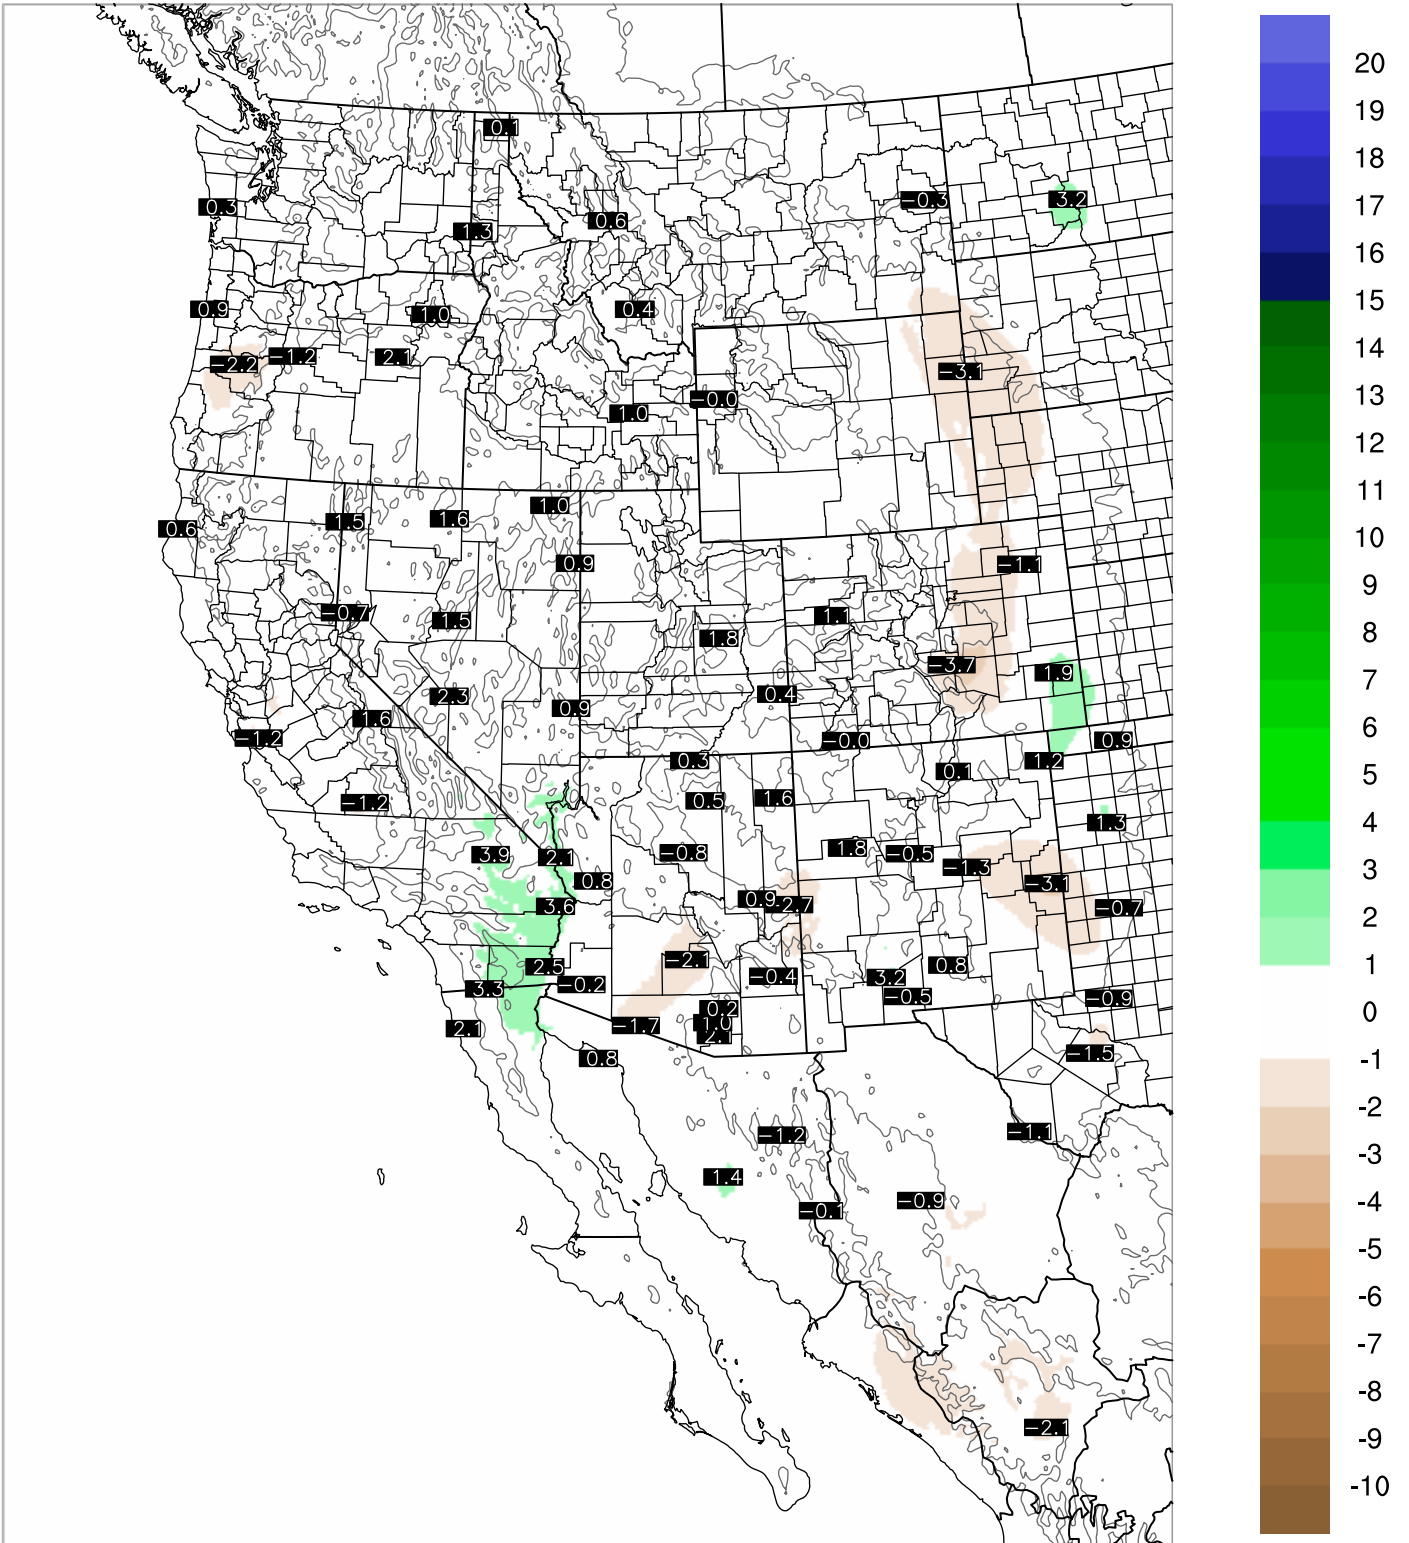

# Corrected PWV 8 Nov 2020 11:45 UTC

# PWV Error(mm) Obs-Init

Corrected PWV 8 Nov 2020 11:45 UTC

PWV Error(mm) Obs-Init