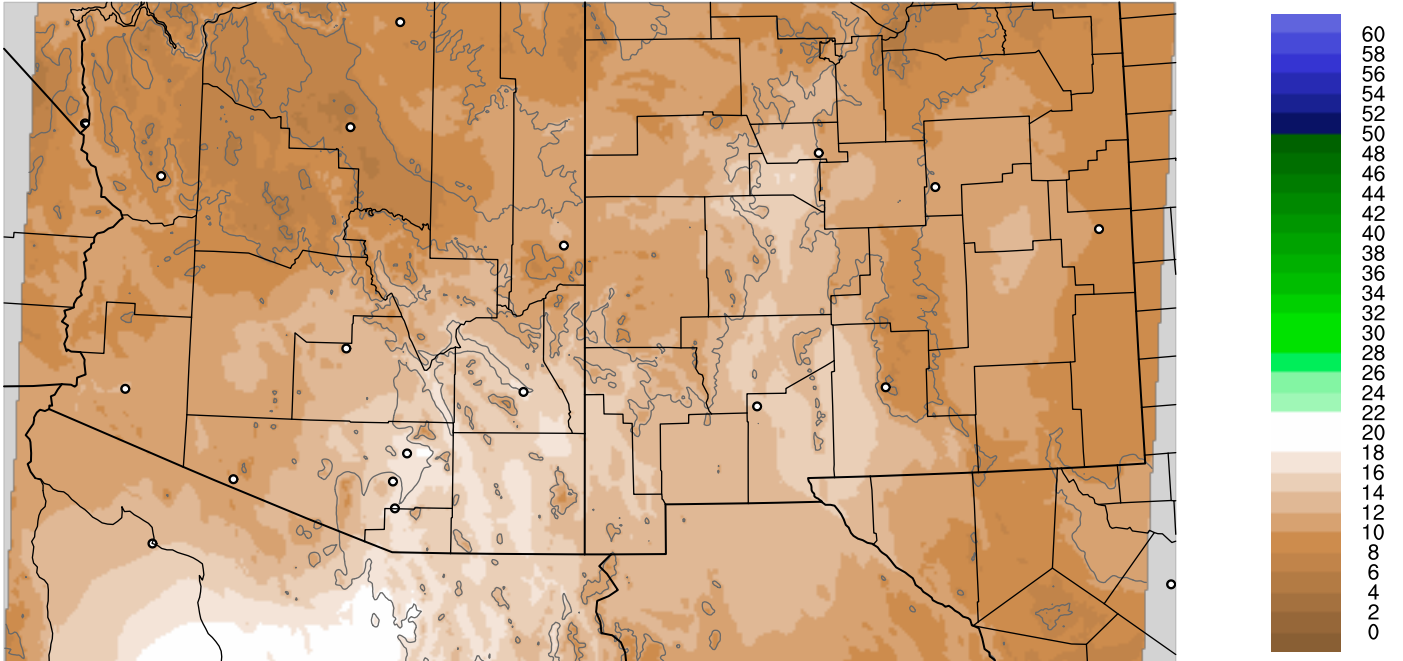

Corrected PWV 4 Nov 2020 11:45 UTC

PWV Error(mm) Obs-Init

Corrected PWV 4 Nov 2020 11:45 UTC

PWV Error(mm) Obs-Init