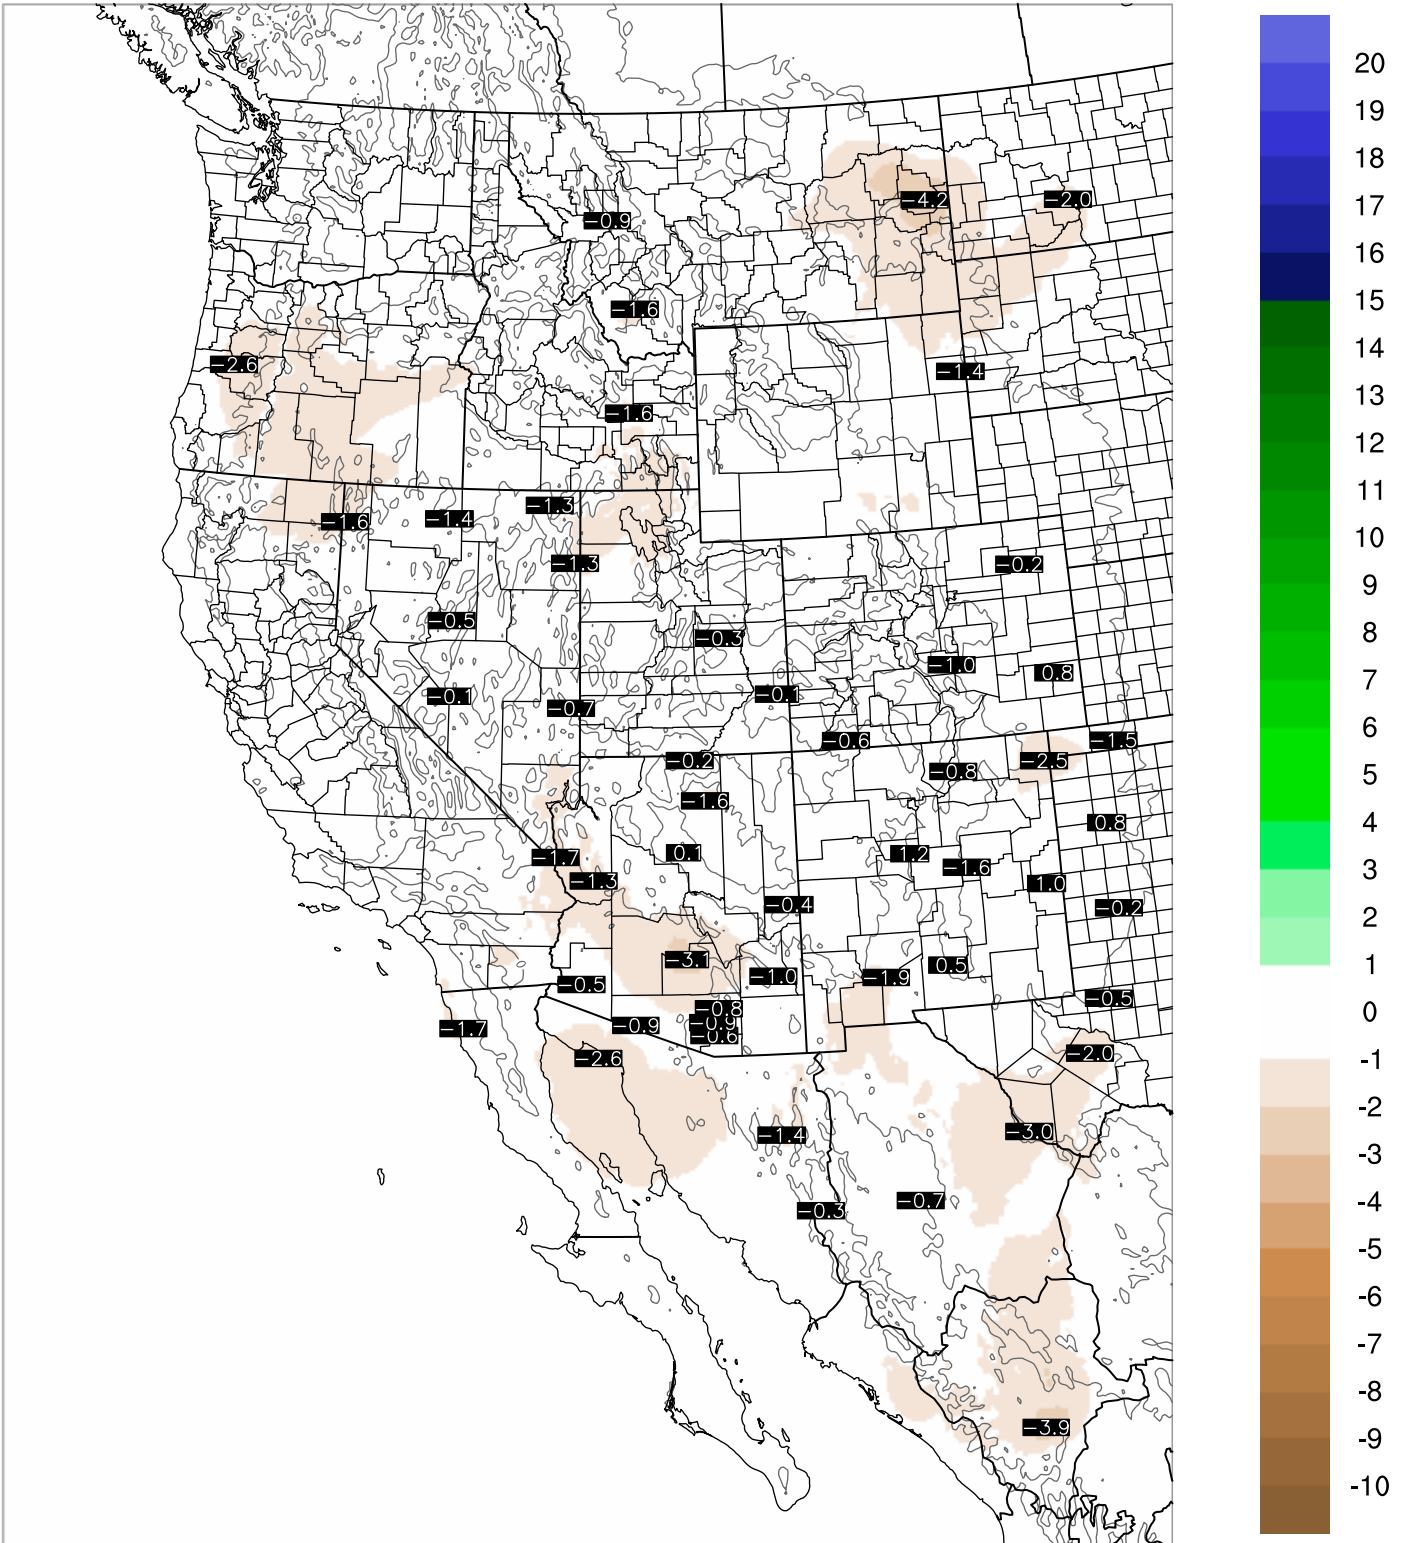

Corrected PWV 4 Nov 2020 11:45 UTC

PWV Error(mm) Obs-Init

Corrected PWV 4 Nov 2020 11:45 UTC

PWV Error(mm) Obs-Init