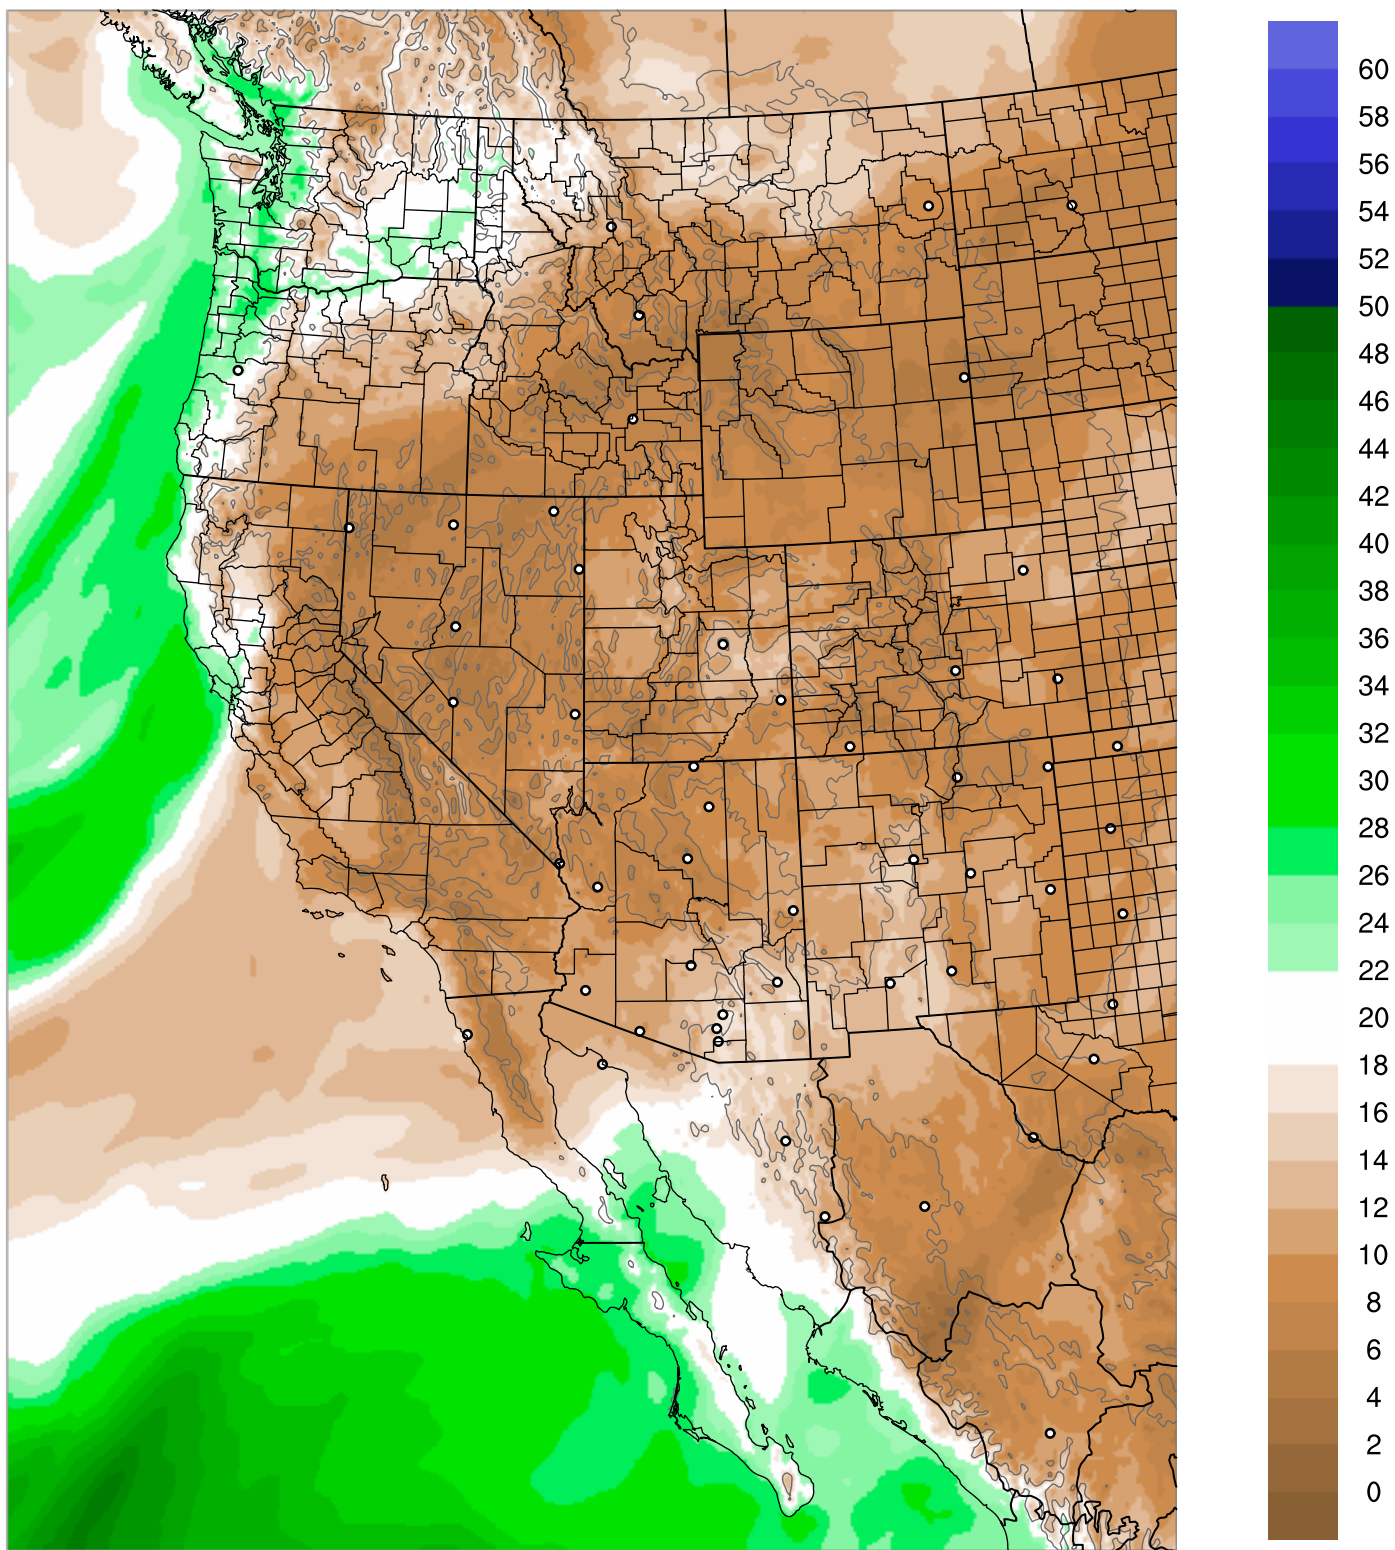

Corrected PWV 4 Nov 2020 11:45 UTC

PWV Error(mm) Obs-Init

Corrected PWV 4 Nov 2020 11:45 UTC

PWV Error(mm) Obs-Init