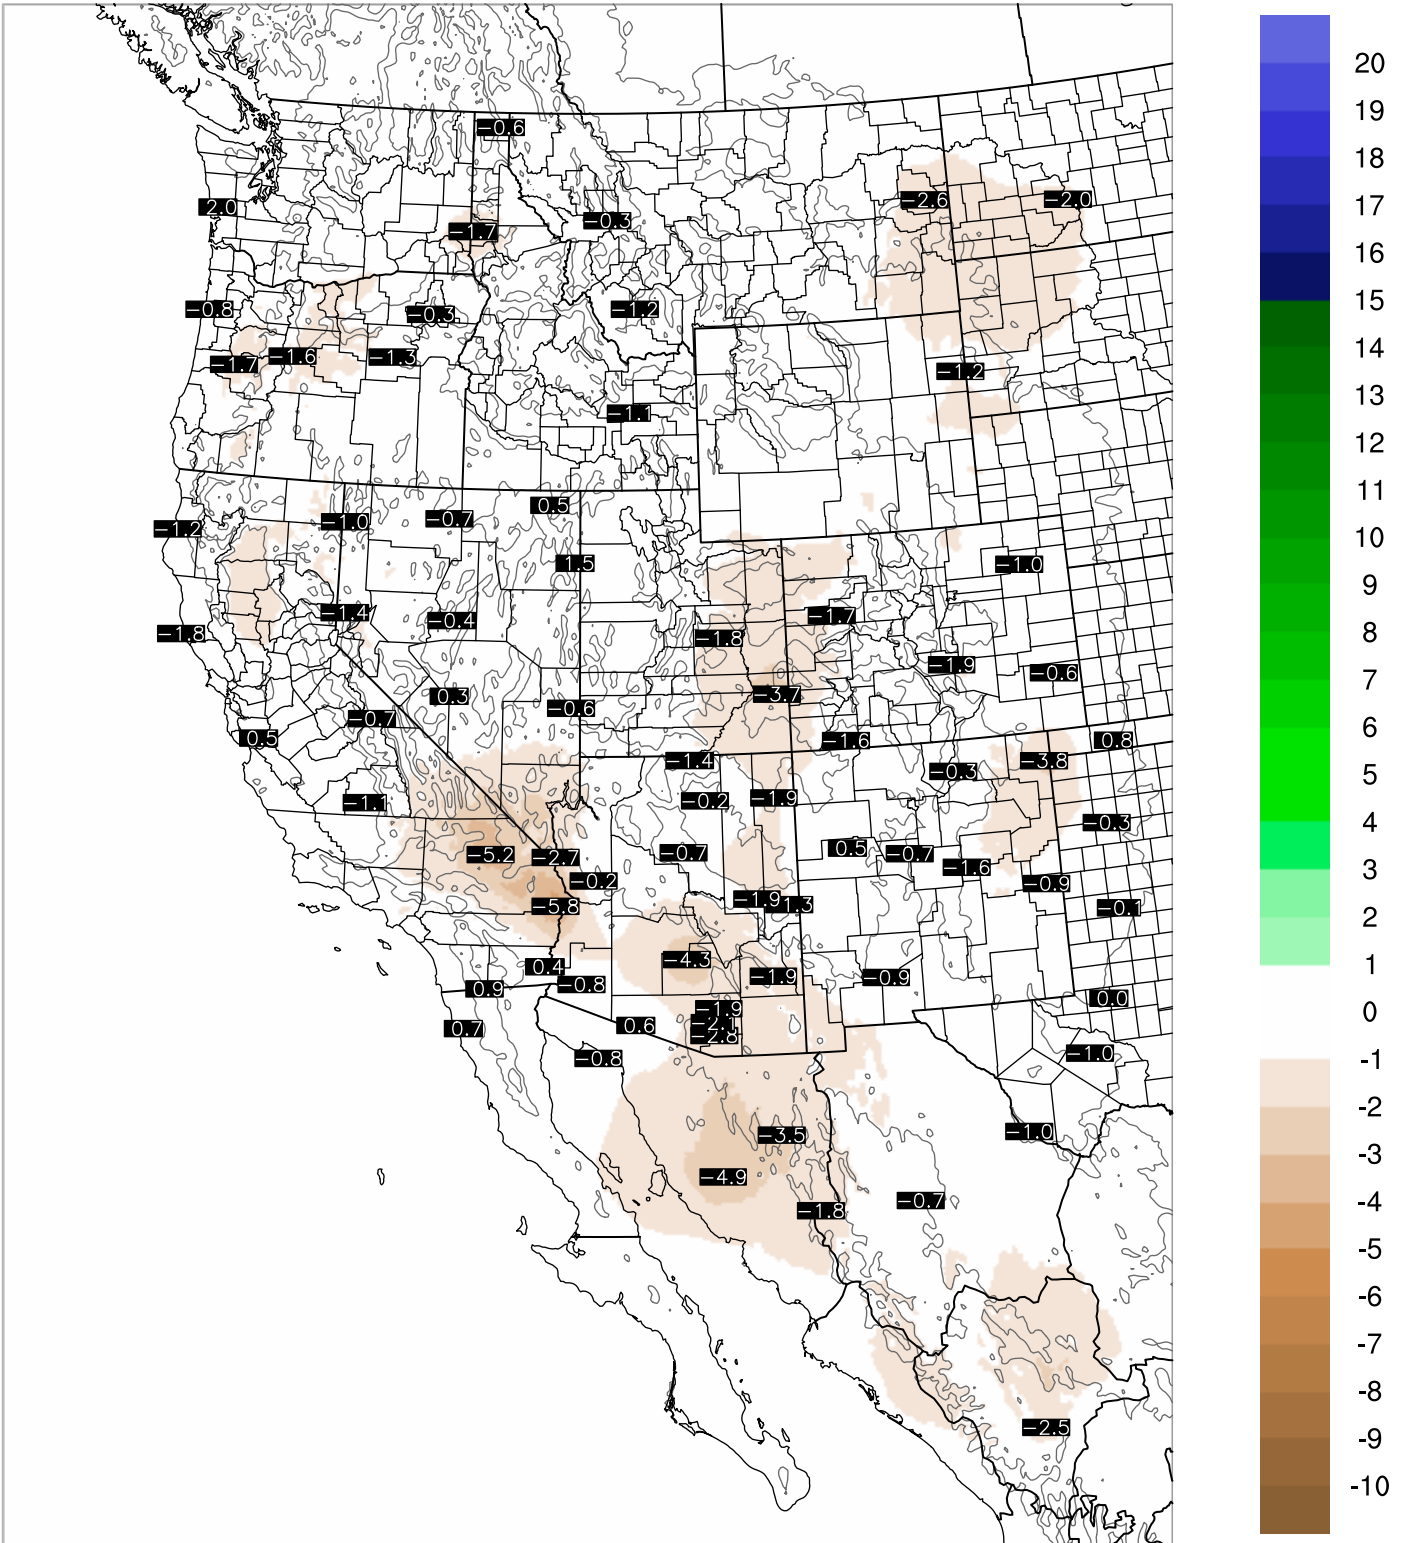

Corrected PWV 3 Nov 2020 11:45 UTC

PWV Error(mm) Obs-Init

Corrected PWV 3 Nov 2020 11:45 UTC

PWV Error(mm) Obs-Init