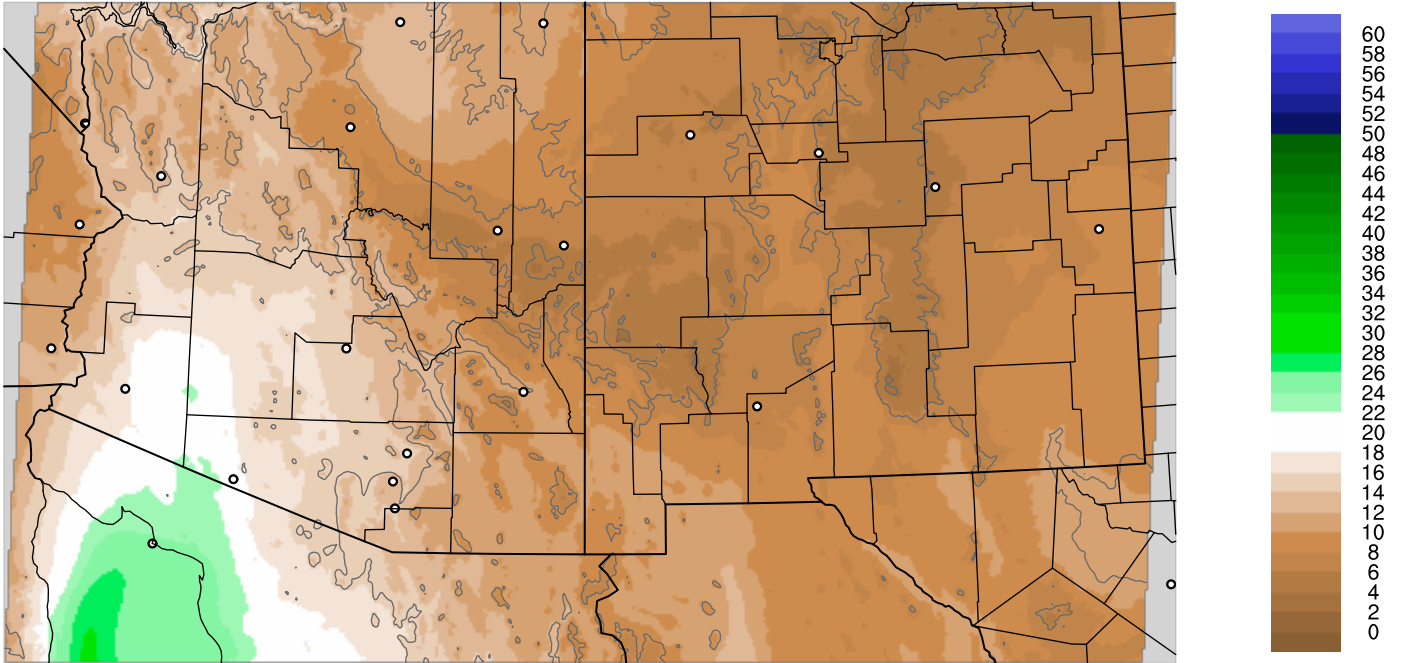

Corrected PWV 3 Nov 2020 11:45 UTC

PWV Error(mm) Obs-Init

Corrected PWV 3 Nov 2020 11:45 UTC

PWV Error(mm) Obs-Init