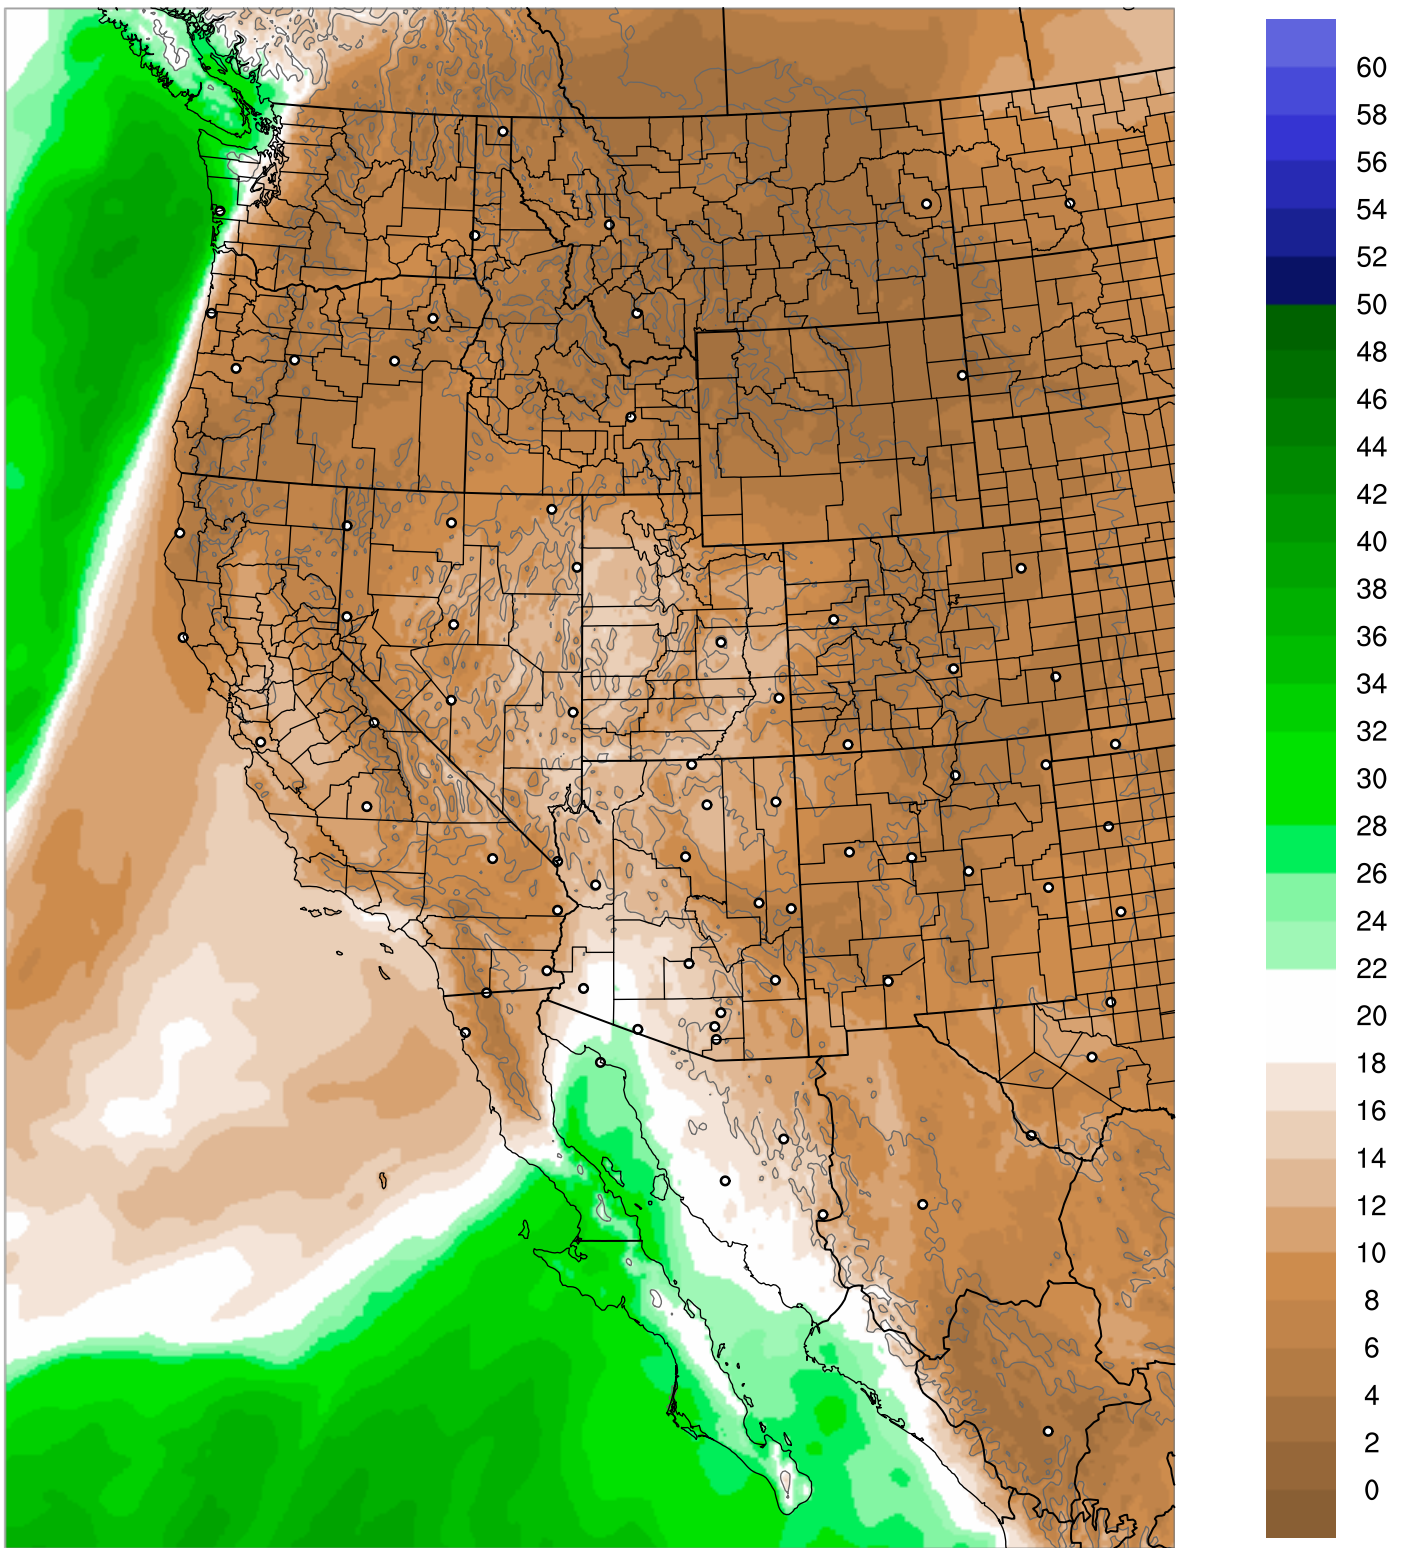

Corrected PWV 3 Nov 2020 11:45 UTC

PWV Error(mm) Obs-Init

Corrected PWV 3 Nov 2020 11:45 UTC

PWV Error(mm) Obs-Init