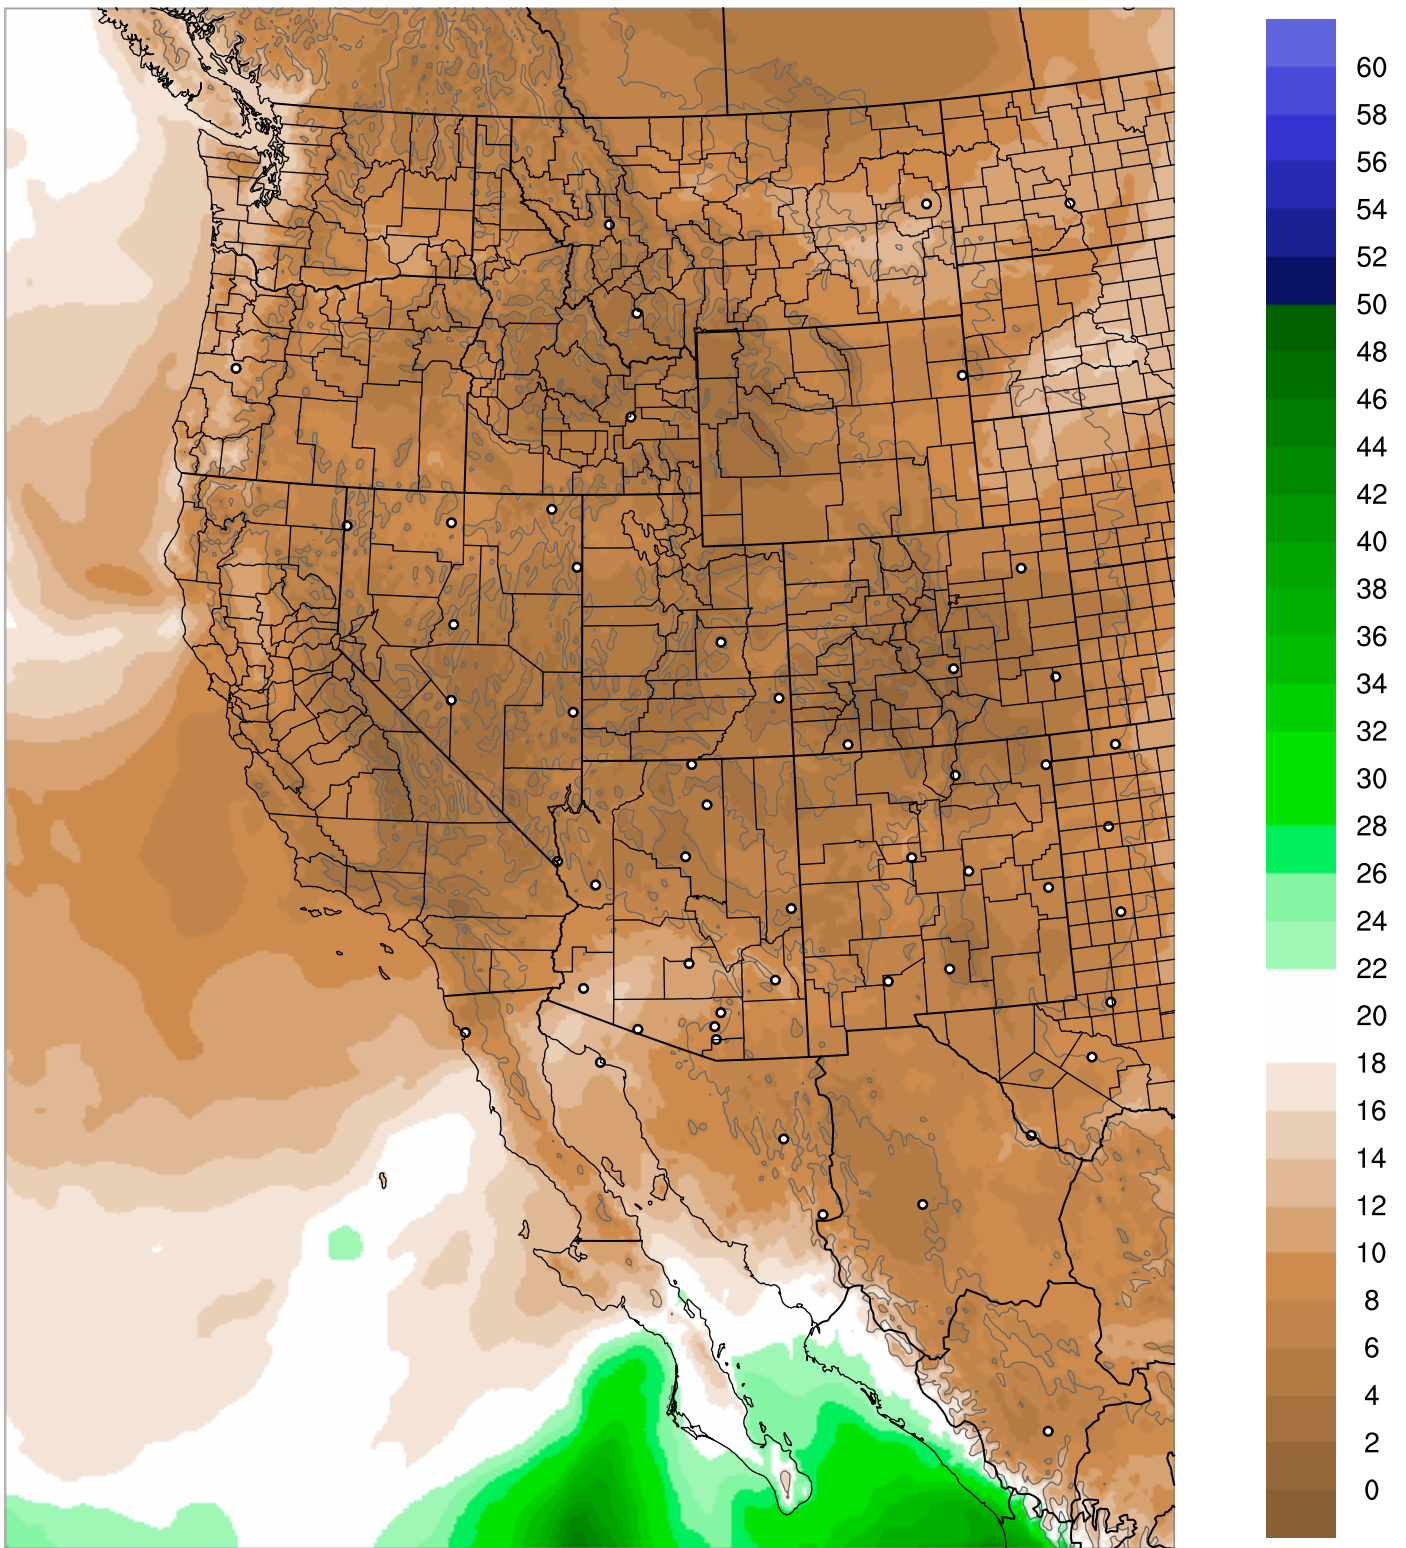

Corrected PWV 31 Oct 2020 11:45 UTC

Corrected PWV 31 Oct 2020 11:45 UTC

PWV Error(mm) Obs-Init