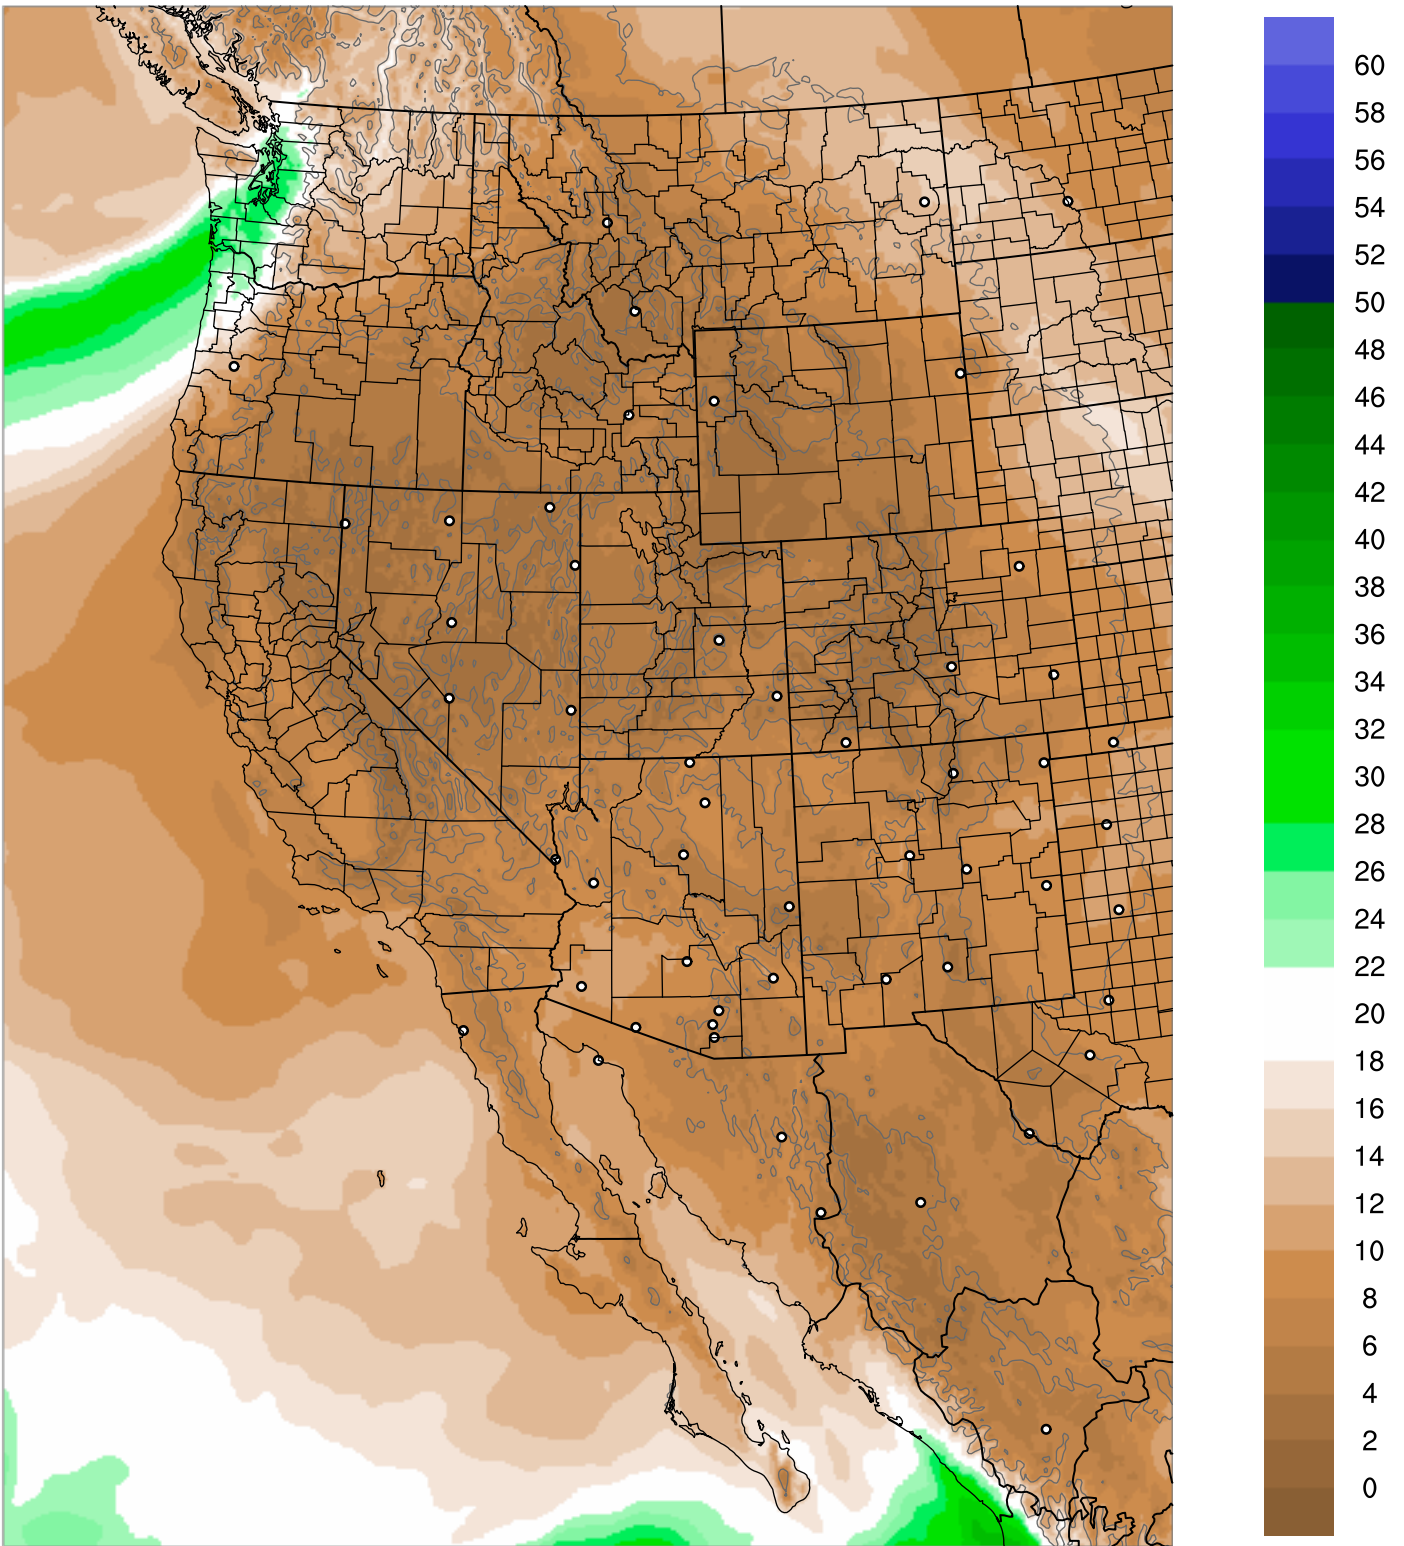

Corrected PWV 30 Oct 2020 11:45 UTC

Corrected PWV 30 Oct 2020 11:45 UTC

PWV Error(mm) Obs-Init