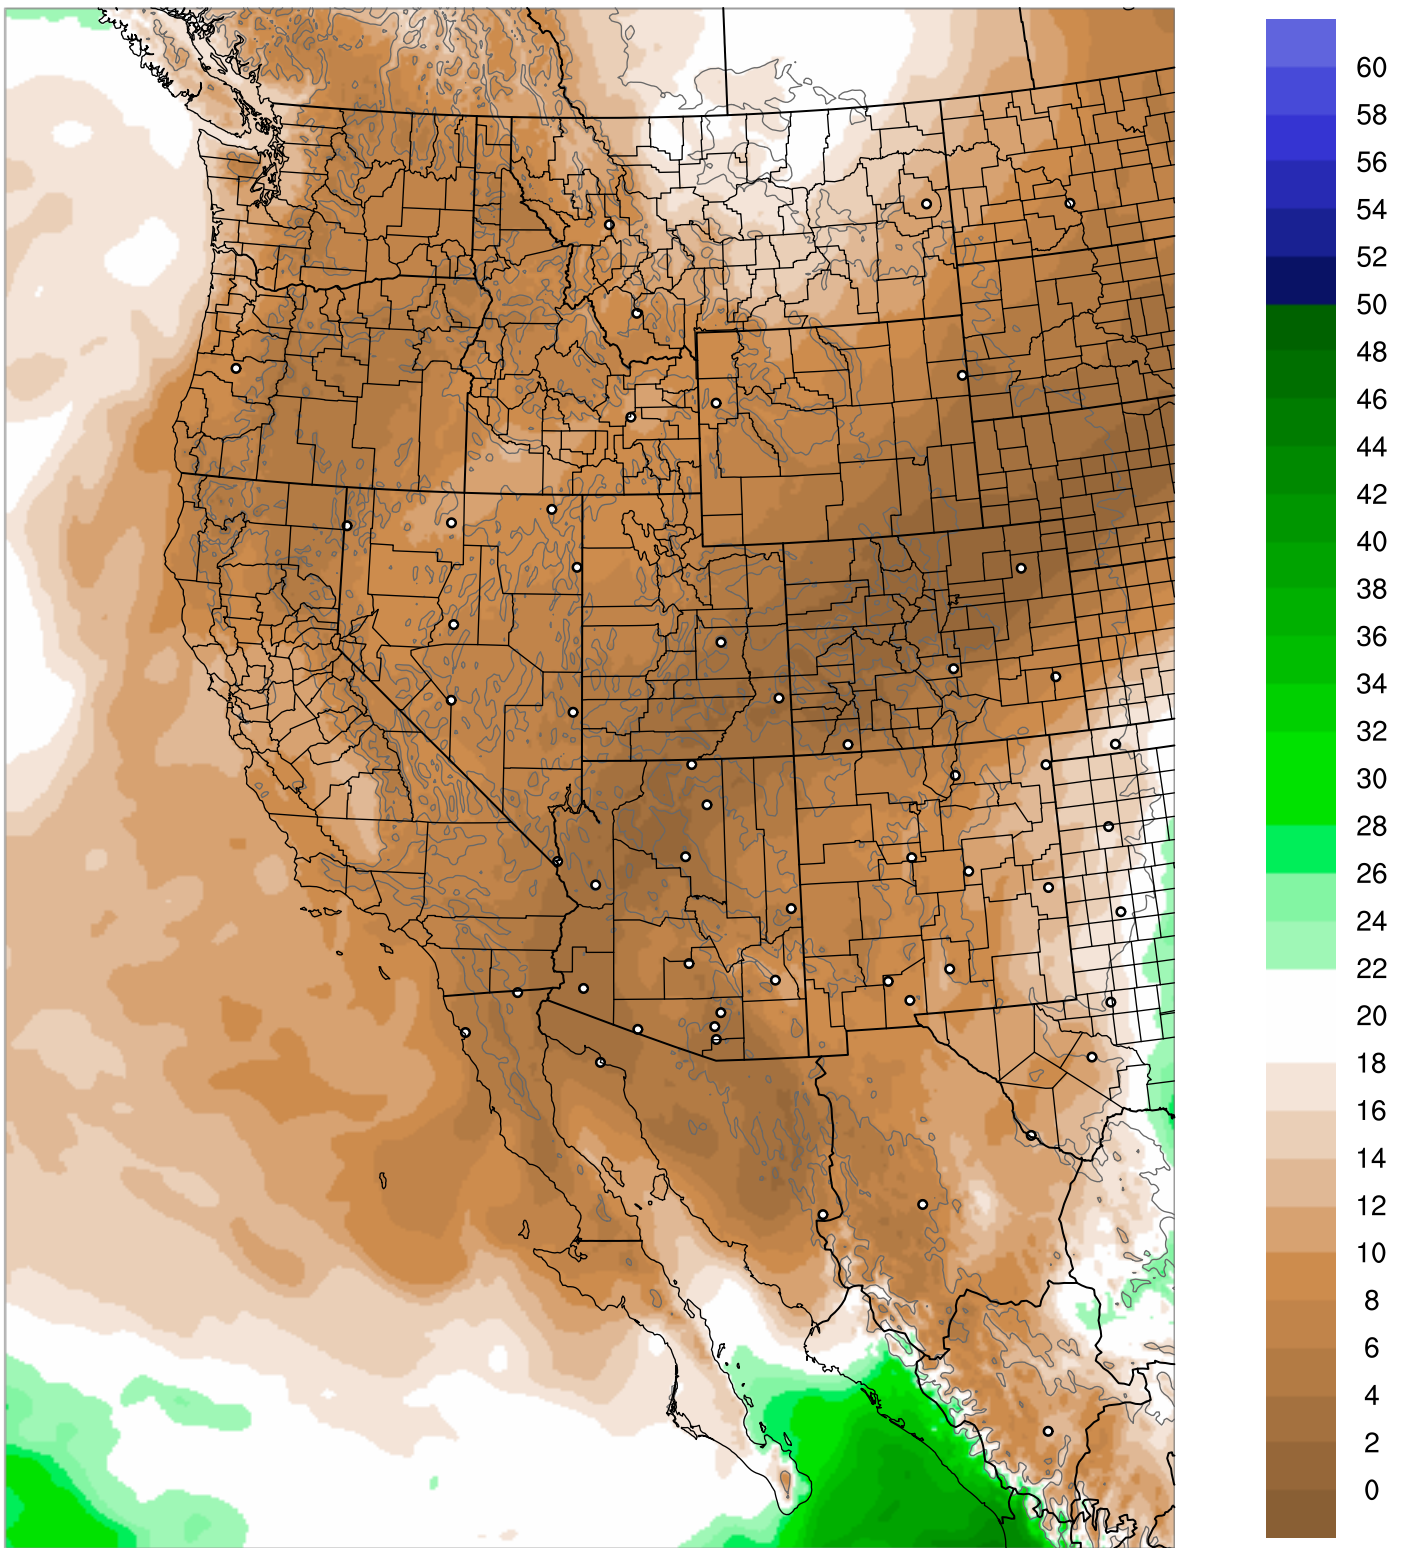

Corrected PWV 27 Oct 2020 11:45 UTC

PWV Error(mm) Obs-Init

Corrected PWV 27 Oct 2020 11:45 UTC

PWV Error(mm) Obs-Init