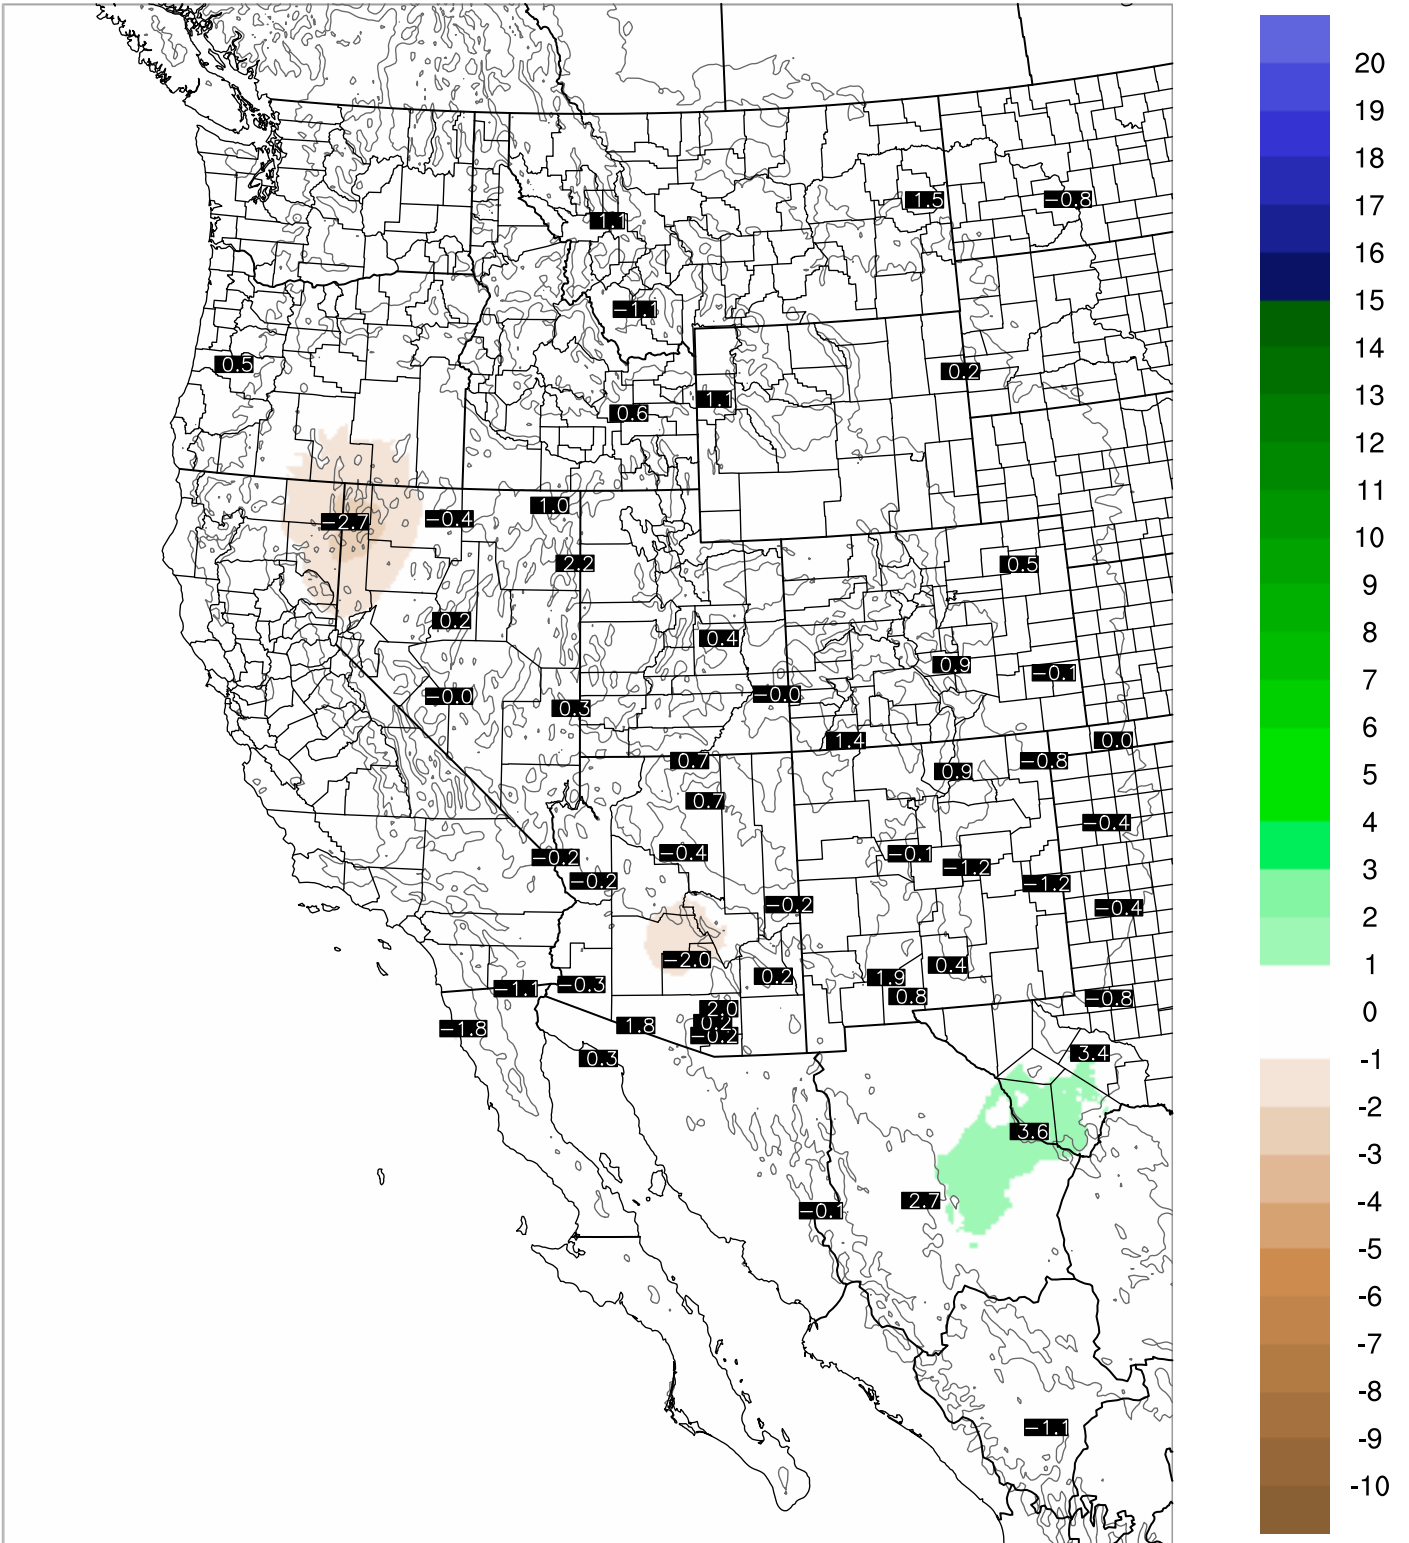

Corrected PWV 27 Oct 2020 11:45 UTC

PWV Error(mm) Obs-Init

Corrected PWV 27 Oct 2020 11:45 UTC

PWV Error(mm) Obs-Init